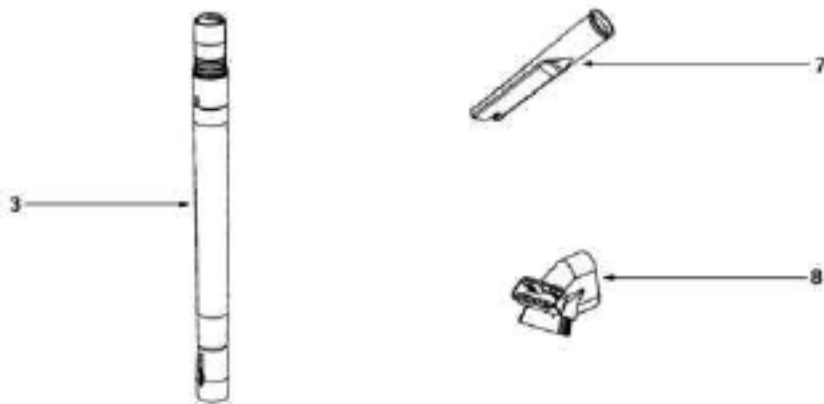

rt	Description	Comments	Qty
1	39585-1	SUPPLY CORD & TERMINAL AS	
2	54936-93	BAG COVER ASSY - PACKAGED	
3	58505	GASKET - BAG COVER	
4	38613	GASKET	
5	60126-22	REAR HOUSING - PACKAGED	
6	38688A	MOTOR SHIELD	
7	72224-1	FOAM - SOUND	
8	38678-119N	PLUNGER	
9	55794	SPRING	
10	48815	LAMP - HEADLIGHT	
11	38611-1	HEADLAMP SCKT & TERMINAL	
12	61505	HEPA FILTER PKG - STYLE H	
14	27549-288N	DOOR - FILTER	
15	61432-22	MOTOR COVER ASSY W/O LENS	
16	15072-313N	LENS - MOTOR COVER	
17	60068-2	SCREW PACKAGE	
18	27962A	GASKET	
19	60261-11	MOTOR ASSEMBLY - PACKAGED	
20	27552B	GROMMET	
21	38482A-119N	CAP - HANDLE	
22	71139-1	HANDLE & CAP ASSEMBLY	
23	53238-44	SCREW PACKAGE	
24	53197-1	SCREW PACKAGE	
25	02093A-119N	CADDY - TOOL	
26	27474C-288N	SWITCH - BUTTON	
27	60134	TORS SPRING PKG	
28	28304A	SWITCH - PUSHBUTTON	
29	60165-1	RETAINING RING PKG	
30	39252-2	THERMOSTAT & TERMINAL ASS	
31	38696	SHIELD - LIGHT	
32	61333	MOTOR FILTER PACKAGE	
33	28425	GRILLE - AIR DUCT	
34	59297SV	GASKET - AIR DUCT	
35	15536A-119N	AIR DUCT	
36	27171A	GASKET	
37	39023	FLANGE - MOTOR INTAKE	

	Part	Description	Comments	Qty
1	27462E-288N	OPERATOR - HEIGHT ADJUSTM		
2	53238-44	SCREW PACKAGE		
3	60069-75	HOOD ASSEMBLY - PACKAGED		
4	60701-11	BASE ASSY - PKGD		
5	28243A-316N	ADAPTER - BASE		
6	54943	SPRING PACKAGE		
7	14993C-119N	CARRIAGE - WHEEL		
8	39173A-119N	WHEEL - FRONT		
9	71551	AXLE - WHEEL		
10	61308-2	BRUSHROLL ASSEMBLY - CART		
11	15591A-288N	GUARD - FURNITURE		
13	27468D-119N	CUFF - HOSE		
14	38479-4	HOSE - COMPRESSION (PURCH		
15	27467A-288N	RELEASE - HANDLE		
16	60133	COMPRESSION SPRING - PACK		
17	27493A-119N	WHEEL - REAR		
18	54432-1	PACKAGE - RETAINING RING		
19	38590A	AXLE - REAR		
20	58506-4	GASKET		
21	61120A	BELT PKG ASSY-(U-EXTENDED		
22	54376-2	BELT CAP & GASKET - PACKA		
23	57569	GASKET - FELT		
24	53197-1	SCREW PACKAGE		
25	38420-2	CLAMP		