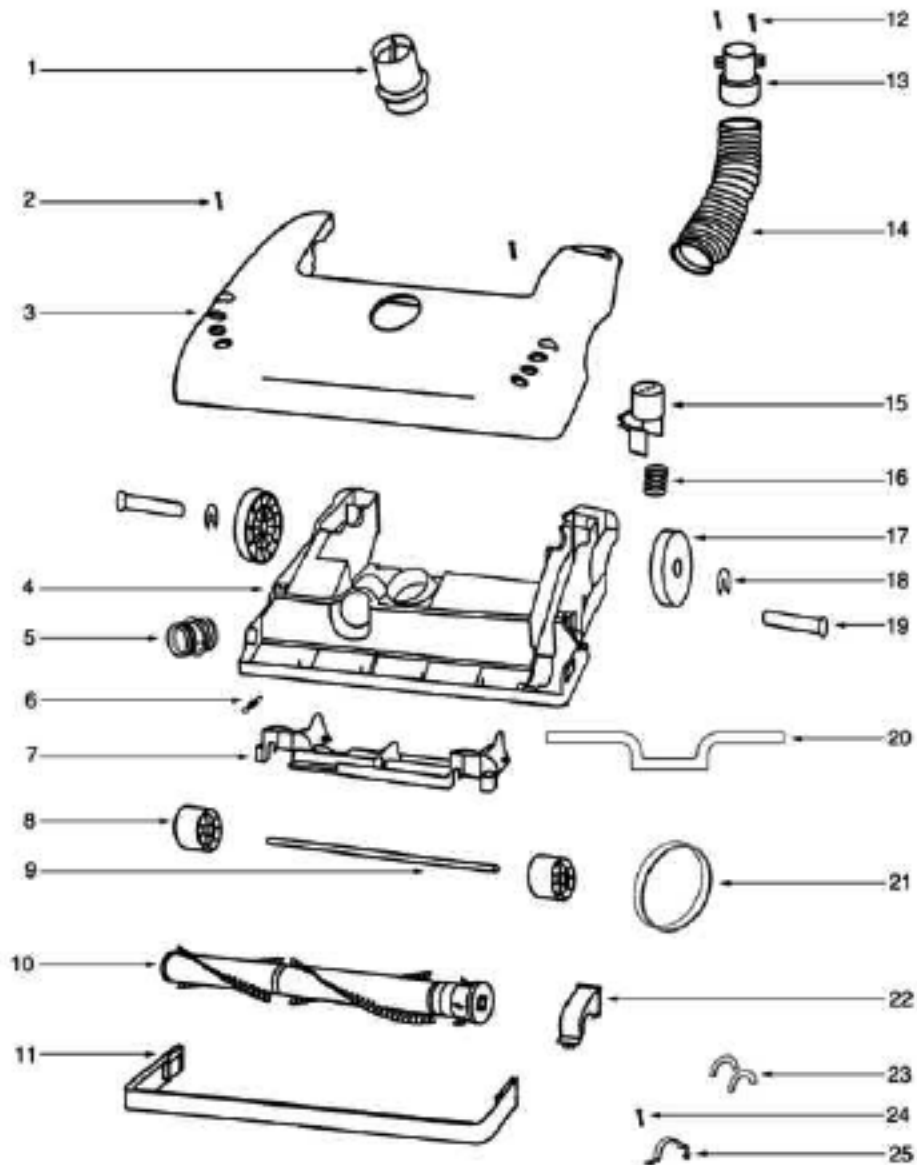

rt	Description	Comments	Qty
1	39585-1	SUPPLY CORD & TERMINAL AS	
2	54936-93	BAG COVER ASSY - PACKAGED	
3	58505	GASKET - BAG COVER	
4	38613	GASKET	
5	60126-22	REAR HOUSING - PACKAGED	
6	38688A	MOTOR SHIELD	
7	72224-1	FOAM - SOUND	
8	38678-119N	PLUNGER	
9	55794	SPRING	
10	48815	LAMP - HEADLIGHT	
11	38611-1	HEADLAMP SCKT & TERMINAL	
12	61505	HEPA FILTER PKG - STYLE H	
14	27549-288N	DOOR - FILTER	
15	61432-22	MOTOR COVER ASSY W/O LENS	
16	15072-313N	LENS - MOTOR COVER	
17	60068-2	SCREW PACKAGE	
18	27962A	GASKET	
19	60261-11	MOTOR ASSEMBLY - PACKAGED	
20	27552B	GROMMET	
21	38482A-119N	CAP - HANDLE	
22	71139-1	HANDLE & CAP ASSEMBLY	
23	53238-44	SCREW PACKAGE	
24	53197-1	SCREW PACKAGE	
25	02093A-119N	CADDY - TOOL	
26	27474C-288N	SWITCH - BUTTON	
27	60134	TORS SPRING PKG	
28	28304A	SWITCH - PUSHBUTTON	
29	60165-1	RETAINING RING PKG	
30	39252-2	THERMOSTAT & TERMINAL ASS	
31	38696	SHIELD - LIGHT	
32	61333	MOTOR FILTER PACKAGE	
33	28425	GRILLE - AIR DUCT	
34	59297SV	GASKET - AIR DUCT	
35	15536A-119N	AIR DUCT	
36	27171A	GASKET	
37	39023	FLANGE - MOTOR INTAKE	

	Part	Description	Comments	Qty
1	27462E-288N	OPERATOR - HEIGHT ADJUSTM		
2	53238-44	SCREW PACKAGE		
3	60069-75	HOOD ASSEMBLY - PACKAGED		
4	60701-11	BASE ASSY - PKGD		
5	28243A-316N	ADAPTER - BASE		
6	54943	SPRING PACKAGE		
7	14993C-119N	CARRIAGE - WHEEL		
8	39173A-119N	WHEEL - FRONT		
9	71551	AXLE - WHEEL		
10	61308-2	BRUSHROLL ASSEMBLY - CART		
11	15591A-288N	GUARD - FURNITURE		
13	27468D-119N	CUFF - HOSE		
14	38479-4	HOSE - COMPRESSION (PURCH		
15	27467A-288N	RELEASE - HANDLE		
16	60133	COMPRESSION SPRING - PACK		
17	27493A-119N	WHEEL - REAR		
18	54432-1	PACKAGE - RETAINING RING		
19	38590A	AXLE - REAR		
20	58506-4	GASKET		
21	61120A	BELT PKG ASSY-(U-EXTENDED		
22	54376-2	BELT CAP & GASKET - PACKA		
23	57569	GASKET - FELT		
24	53197-1	SCREW PACKAGE		
25	38420-2	CLAMP		