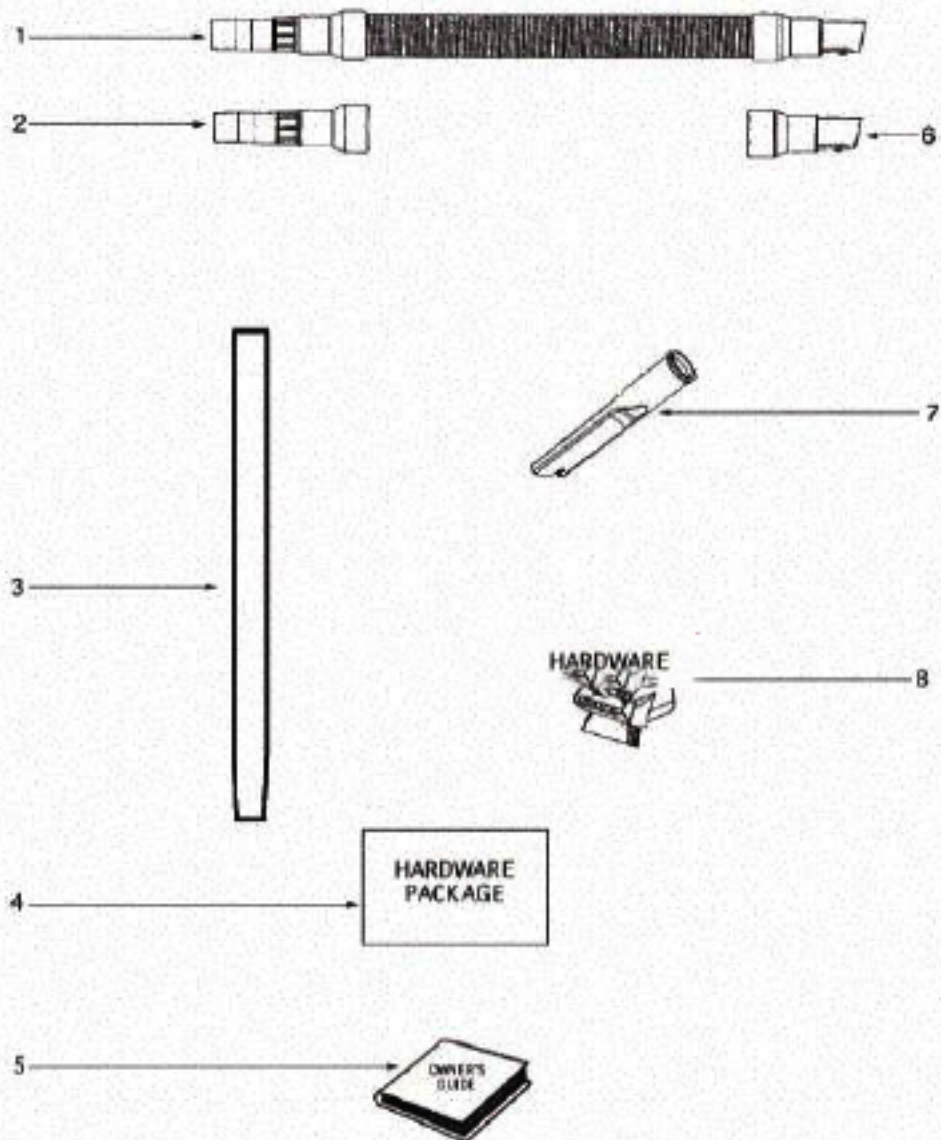

Ref#	Part	Description	Comments	Qty
1	39585-1	SUPPLY CORD & TERMINAL AS		
2	71645	SHIELD - SWITCH		
3	28457-8	FILTER FRAME & GRAPHICS A		
4	61500	HEPA FILTER PKG - STYLE H		
5	71608A-119N	HOUSING - REAR		
6	38688A	MOTOR SHIELD		
7	72224-1	FOAM - SOUND		
8	38696	SHIELD - LIGHT		
9	61432-9	MOTOR COVER ASSY W/O LENS		
10	15072-313N	LENS - MOTOR COVER		
11	60068-2	SCREW PACKAGE		
12	48815	LAMP - HEADLIGHT		
13	38611-1	HEADLAMP SCKT & TERMINAL		
14	60261-11	MOTOR ASSEMBLY - PACKAGED		
15	27552B	GROMMET		
16	38482-119N	CAP - HANDLE		
17	71139-1	HANDLE & CAP ASSEMBLY		
18	53238-44	SCREW PACKAGE	Pkg of 10	
19	53197-1	SCREW PACKAGE	Pkg of 10	
20	15443B-119N	TOOL CADDY		
21	27474C-288N	SWITCH - BUTTON		
22	60134	TORS SPRING PKG		
23	28304A	SWITCH - PUSHBUTTON		
24	60165-1	RETAINING RING PKG		
25	39252-2	THERMOSTAT & TERMINAL ASS		
26	61333	MOTOR FILTER PACKAGE		
27	28425	GRILLE - AIR DUCT		
28	59297SV	GASKET - AIR DUCT		
29	15536A-119N	AIR DUCT		
30	27171A	GASKET		
31	39023	FLANGE - MOTOR INTAKE		
32	27962A	GASKET		

Ref#	Part	Description	Comments	Qty
1	27462E-289N	OPERATOR - HEIGHT ADJUSTM		
2	53238-44	SCREW PACKAGE		
3	60069-79	HOOD ASSEMBLY - PACKAGED		
4	60701-11	BASE ASSY - PKGD	Includes Items 1,5,6,7,8,9,17,18,19 & 23	
5	28243A-316N	ADAPTER - BASE		
6	54943	SPRING PACKAGE		
7	14993C-119N	CARRIAGE - WHEEL		
8	39173A-119N	WHEEL - FRONT		
9	71551	AXLE - WHEEL		
10	62228-2	BRUSHROLL ASSEMBLY - CART		
14	38479-4	HOSE - COMPRESSION (PURCH		
15	27467A-289N	RELEASE - HANDLE		
16	60133	COMPRESSION SPRING - PACK		
17	27493A-119N	WHEEL - REAR		
18	54432-1	PACKAGE - RETAINING RING		
19	38590A	AXLE - REAR		
20	58506-4	GASKET		
21	61120A	BELT PKG ASSY-STYLE U EXT		
22	54376-2	BELT CAP & GASKET - PACKA		
23	57569	GASKET - FELT		
24	53197-1	SCREW PACKAGE	Pkg of 10	
11	15591A-289N	GUARD - FURNITURE		
13	27468D-119N	CUFF - HOSE		
25	38420-2	CLAMP		