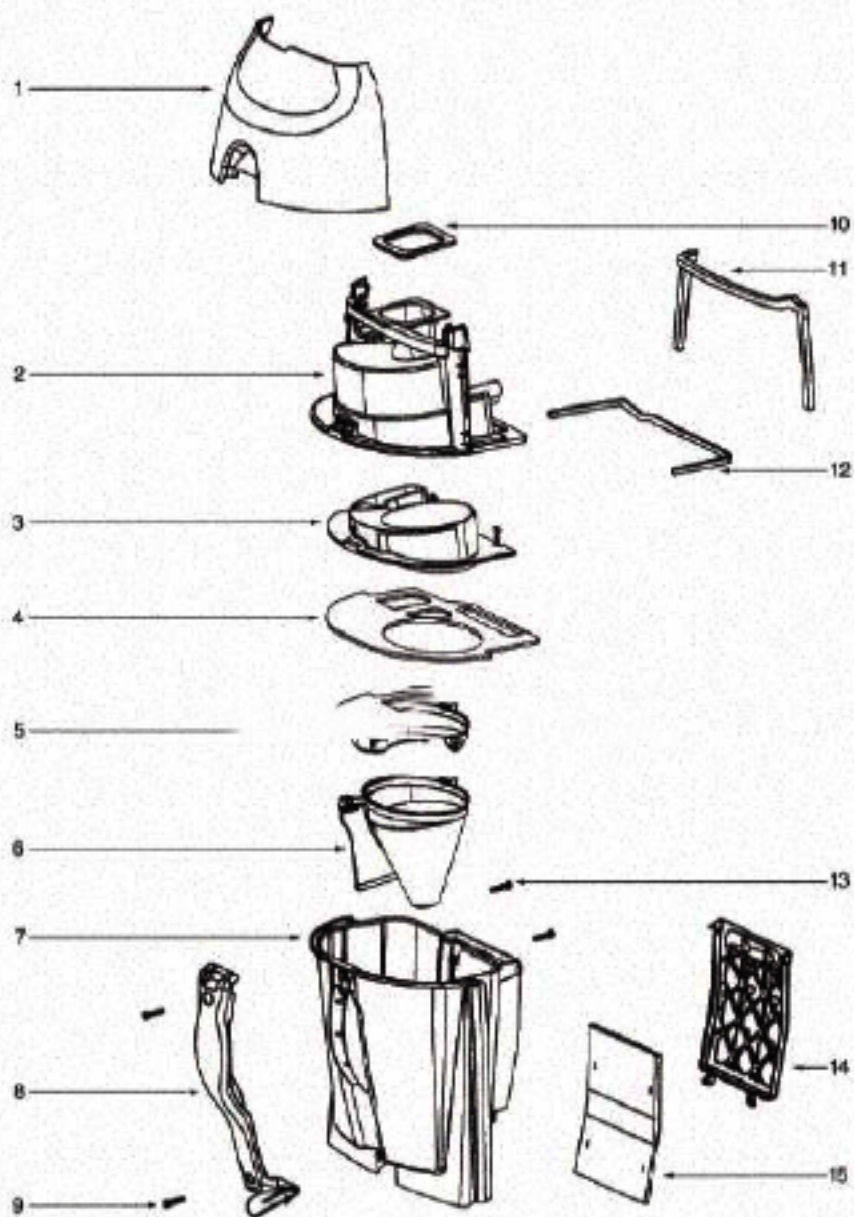

Ref#	Part	Description	Comments	Qty
1	39585-1	SUPPLY CORD & TERMINAL AS		
2	71645	SHIELD - SWITCH		
3	28457-8	FILTER FRAME & GRAPHICS A		
4	61500	HEPA FILTER PKG - STYLE H		
5	71608A-119N	HOUSING - REAR		
6	38688A	MOTOR SHIELD		
7	72224-1	FOAM - SOUND		
8	38696	SHIELD - LIGHT		
9	61432-9	MOTOR COVER ASSY W/O LENS		
10	15072-313N	LENS - MOTOR COVER		
11	60068-2	SCREW PACKAGE		
12	48815	LAMP - HEADLIGHT		
13	38611-1	HEADLAMP SCKT & TERMINAL		
14	60261-11	MOTOR ASSEMBLY - PACKAGED		
15	27552B	GROMMET		
16	38482-119N	CAP - HANDLE		
17	71139-1	HANDLE & CAP ASSEMBLY		
18	53238-44	SCREW PACKAGE	Pkg of 10	
19	53197-1	SCREW PACKAGE	Pkg of 10	
20	15443B-119N	TOOL CADDY		
21	27474C-288N	SWITCH - BUTTON		
22	60134	TORS SPRING PKG		
23	28304A	SWITCH - PUSHBUTTON		
24	60165-1	RETAINING RING PKG		
25	39252-2	THERMOSTAT & TERMINAL ASS		
26	61333	MOTOR FILTER PACKAGE		
27	28425	GRILLE - AIR DUCT		
28	59297SV	GASKET - AIR DUCT		
29	15536A-119N	AIR DUCT		
30	27171A	GASKET		
31	39023	FLANGE - MOTOR INTAKE		
32	27962A	GASKET		

Ref#	Part	Description	Comments	Qty
1	27462E-289N	OPERATOR - HEIGHT ADJUSTM		
2	53238-44	SCREW PACKAGE		
3	60069-79	HOOD ASSEMBLY - PACKAGED		
4	60701-11	BASE ASSY - PKGD	Includes Items 1,5,6,7,8,9,17,18,19 & 23	
5	28243A-316N	ADAPTER - BASE		
6	54943	SPRING PACKAGE		
7	14993C-119N	CARRIAGE - WHEEL		
8	39173A-119N	WHEEL - FRONT		
9	71551	AXLE - WHEEL		
10	62228-2	BRUSHROLL ASSEMBLY - CART		
14	38479-4	HOSE - COMPRESSION (PURCH		
15	27467A-289N	RELEASE - HANDLE		
16	60133	COMPRESSION SPRING - PACK		
17	27493A-119N	WHEEL - REAR		
18	54432-1	PACKAGE - RETAINING RING		
19	38590A	AXLE - REAR		
20	58506-4	GASKET		
21	61120A	BELT PKG ASSY-STYLE U EXT		
22	54376-2	BELT CAP & GASKET - PACKA		
23	57569	GASKET - FELT		
24	53197-1	SCREW PACKAGE	Pkg of 10	
11	15591A-289N	GUARD - FURNITURE		
13	27468D-119N	CUFF - HOSE		
25	38420-2	CLAMP		