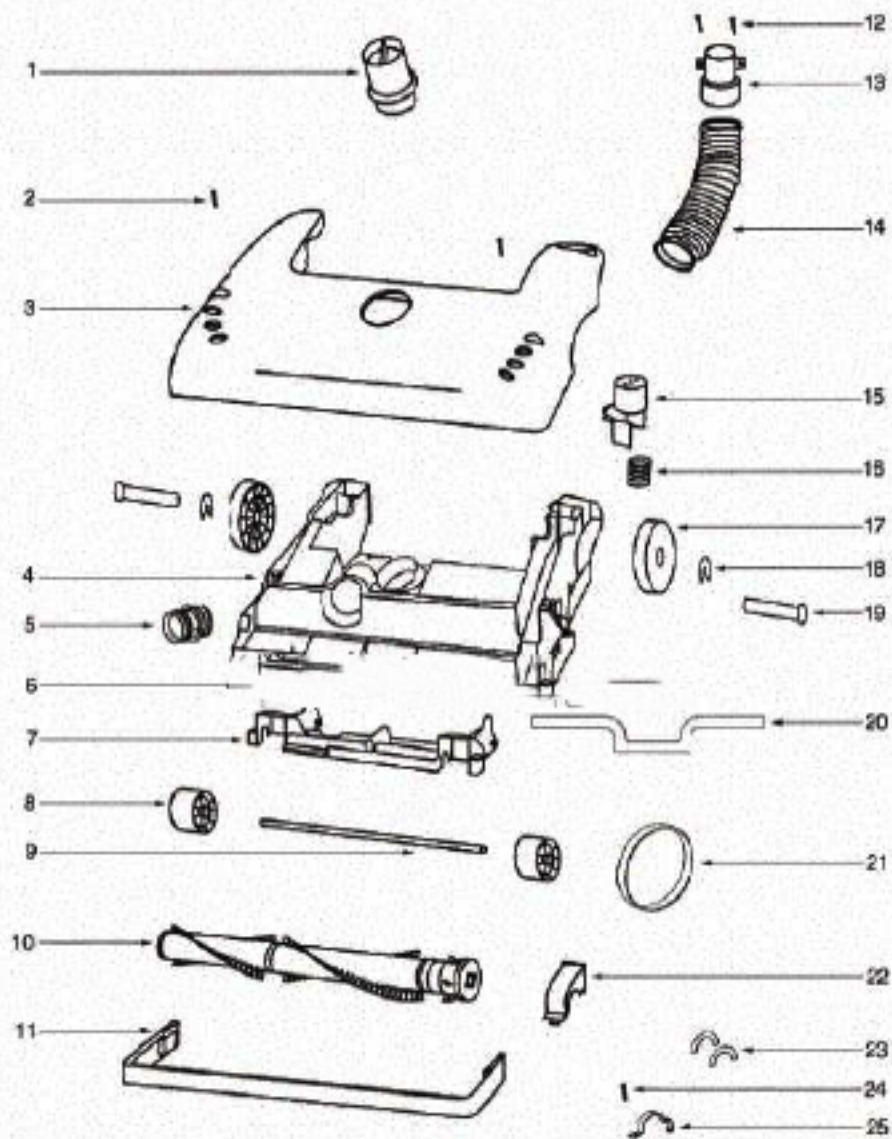

Ref#	Part	Description	Comments	Qty
1	39585-1	SUPPLY CORD & TERMINAL AS		
2	71645	SHIELD - SWITCH		
3	28457-8	FILTER FRAME & GRAPHICS A		
4	61500	HEPA FILTER PKG - STYLE H		
5	71608A-119N	HOUSING - REAR		
6	38688A	MOTOR SHIELD		
7	72224-1	FOAM - SOUND		
8	38696	SHIELD - LIGHT		
9	61432-9	MOTOR COVER ASSY W/O LENS		
10	15072-313N	LENS - MOTOR COVER		
11	60068-2	SCREW PACKAGE		
12	48815	LAMP - HEADLIGHT		
13	38611-1	HEADLAMP SCKT & TERMINAL		
14	60261-11	MOTOR ASSEMBLY - PACKAGED		
15	27552B	GROMMET		
16	38482-119N	CAP - HANDLE		
17	71139-1	HANDLE & CAP ASSEMBLY		
18	53238-44	SCREW PACKAGE	Pkg of 10	
19	53197-1	SCREW PACKAGE	Pkg of 10	
20	15443B-119N	TOOL CADDY		
21	27474C-288N	SWITCH - BUTTON		
22	60134	TORS SPRING PKG		
23	28304A	SWITCH - PUSHBUTTON		
24	60165-1	RETAINING RING PKG		
25	39252-2	THERMOSTAT & TERMINAL ASS		
26	61333	MOTOR FILTER PACKAGE		
27	28425	GRILLE - AIR DUCT		
28	59297SV	GASKET - AIR DUCT		
29	15536A-119N	AIR DUCT		
30	27171A	GASKET		
31	39023	FLANGE - MOTOR INTAKE		
32	27962A	GASKET		

Ref#	Part	Description	Comments	Qty
1	27462E-289N	OPERATOR - HEIGHT ADJUSTM		
2	53238-44	SCREW PACKAGE		
3	60069-79	HOOD ASSEMBLY - PACKAGED		
4	60701-11	BASE ASSY - PKGD	Includes Items 1,5,6,7,8,9,17,18,19 & 23	
5	28243A-316N	ADAPTER - BASE		
6	54943	SPRING PACKAGE		
7	14993C-119N	CARRIAGE - WHEEL		
8	39173A-119N	WHEEL - FRONT		
9	71551	AXLE - WHEEL		
10	62228-2	BRUSHROLL ASSEMBLY - CART		
14	38479-4	HOSE - COMPRESSION (PURCH		
15	27467A-289N	RELEASE - HANDLE		
16	60133	COMPRESSION SPRING - PACK		
17	27493A-119N	WHEEL - REAR		
18	54432-1	PACKAGE - RETAINING RING		
19	38590A	AXLE - REAR		
20	58506-4	GASKET		
21	61120A	BELT PKG ASSY-STYLE U EXT		
22	54376-2	BELT CAP & GASKET - PACKA		
23	57569	GASKET - FELT		
24	53197-1	SCREW PACKAGE	Pkg of 10	
11	15591A-289N	GUARD - FURNITURE		
13	27468D-119N	CUFF - HOSE		
25	38420-2	CLAMP		