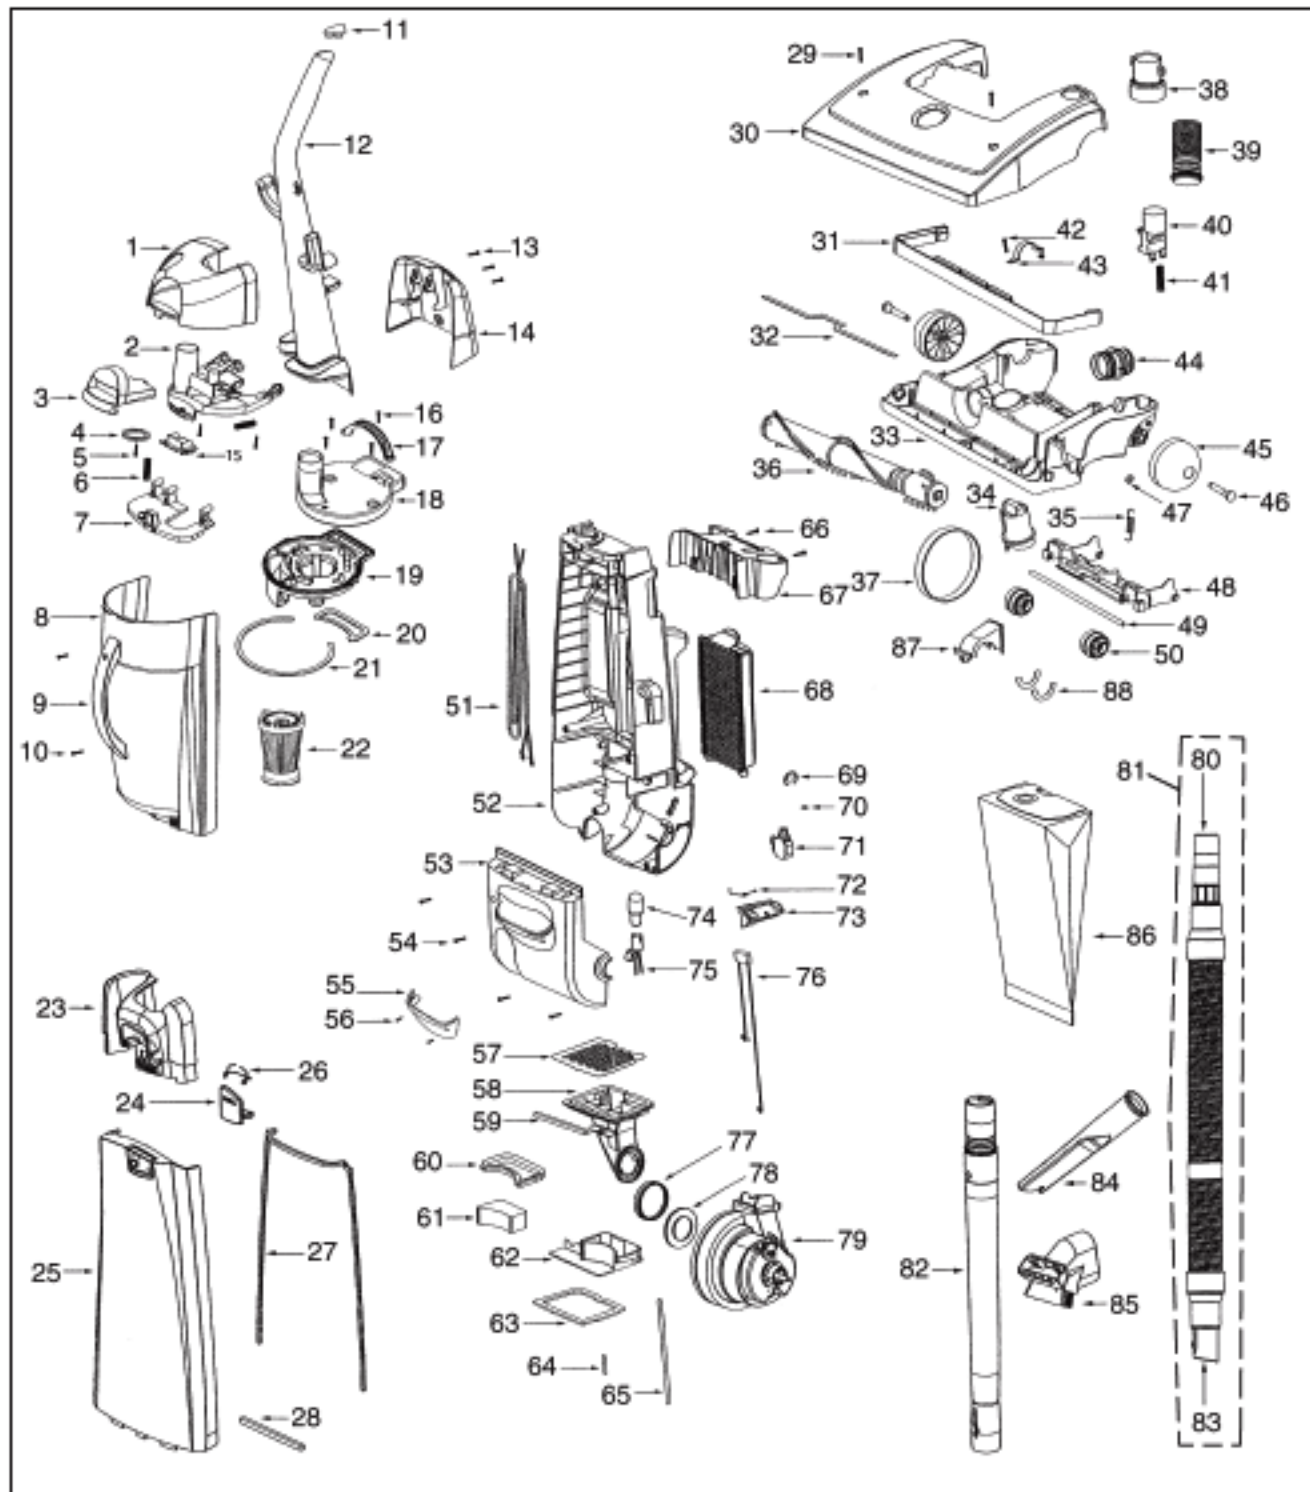

EUREKA Original & Replacement

VICTORY & VICTORY WHIRLWIND UPRIGHT

Paper Bag Models 4660AT, 4670AT, 4670AT-1, 4672ATV, 4674AT, 4675AT, 4675AT-1

12" Dirt Cup Models 4640AV, 4641AVC, 4641AVC-1, 4654AT, 4654BT, 4654BT-1

14" Dirt Cup Models 4680AT, 4680AT-1, 4680AT-2, 4680AT-3, 4680ATF, 4682AT-1, 4684AT, 4684AT-1, 4684B, 4685AT, 4685AT-1, 4685AT-2, 4686ATV, 4686ATV-1, 4686ATV-2, 4687AT, 4687AT-1, 4688ATV, 4689ATV, 4689ATV-1, 4696AV