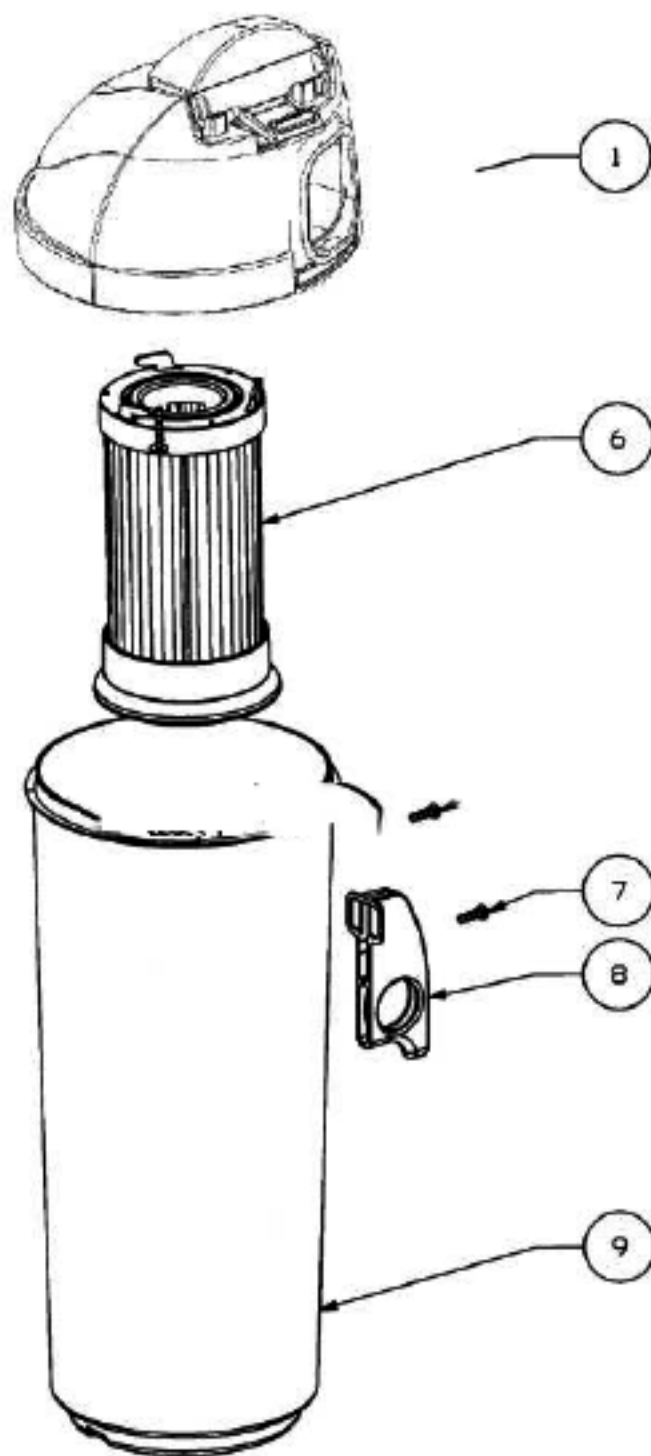

## Main Body - 4700A

Ref #	Part	Description	Comments	Qty
1	74848-1	UPPER HANDLE ASSEMBLY		
3	74852-355N	TOOL CADDY		
4	74846-1	SCREW - PAN HD PLASCREW		
5	62561	BACKBONE ASSEMBLY		
8	63202	WASHER PACKAGE		
9	74836	GASKET - MOTOR INLET		
10	74834-119N	DUCT - AIR		
11	74829-355N	COVER - MOTOR (FRONT)		
13	57940-3	LAMP - HEADLIGHT		
14	74846-1	SCREW - PAN HD PLASCREW		
15	74830-313N	LENS		
16	74835	GASKET - MOTOR DUCT		
17	62568	MOTOR ASSEMBLY - PACKAGED		
18	75094	BUSHING - MOTOR		
19	62562	REAR MOTOR COVER ASSEMBLY	Includes pedal switch.	
23	74846-2	SCREW - PAN HD PLASCREW		
24	74855-355N	WAND - SHORT		
25	74854-355N	HOSE - BLOW MOLDED		
26	74856-313N	ADAPTOR - HOSE		
27	62563	RETAINER & CORD RELEASE A		
29	74846-1	SCREW - PAN HD PLASCREW		
30	74838-1	SUPPLY CORD & TERMINAL AS		
31	62283-4	HOSE ASSEMBLY - CARTONED	Includes items 24-26.	

## Dust Cup - 4700A

Ref #	Part	Description	Comments	Qty
1	75188-1	COVER & GRAPHICS ASSEMBLY		
6	62132	DUST CUP FILTER PACKAGE D		
7	74846-1	SCREW - PAN HD PLASCREW		
8	62560	DUST CUP HANDLE ASSEMBLY	Includes item 7.	
9	74857-1	DUST CUP ASSEMBLY	Includes item 8.	

## Base and Hood - 4700A

Ref #	Part	Description	Comments	Qty
1	74846-1	SCREW - PAN HD PLASCREW		
2	62569	HOOD ASSEMBLY - PACKAGED		
3	60844-5	12" DISTURBULATOR ASSY -		
4	74824	NOZZLE FELT		
5	62072-3	BASE ASSEMBLY - PACKAGED	Includes items 4-9, 11,12, 15-19.	
6	38698	SPRING PACKAGE		
7	74817-355N	CARRIAGE - WHEEL		
8	74818-355N	WHEEL - FRONT		
9	71478	AXLE - FRONT		
10	75092-313N	WINDOW - BELT VIEW		
11	74820-355N	RELEASE - HANDLE		
12	74821	HANDLE RELEASE PLATE		
13	EW312-8T12ZP	SCREW PACKAGE		
14	74825	CLAMP - MOTOR		
15	74822	GUARD - BELT		
16	75096	RETAINER - REAR WHEEL		
17	74816-355N	WHEEL - REAR		
18	75097	BUSHING - AXLE		
19	75095	AXLE - REAR		
20	61120B	BELT PKG ASSY-STYLE U EXT		