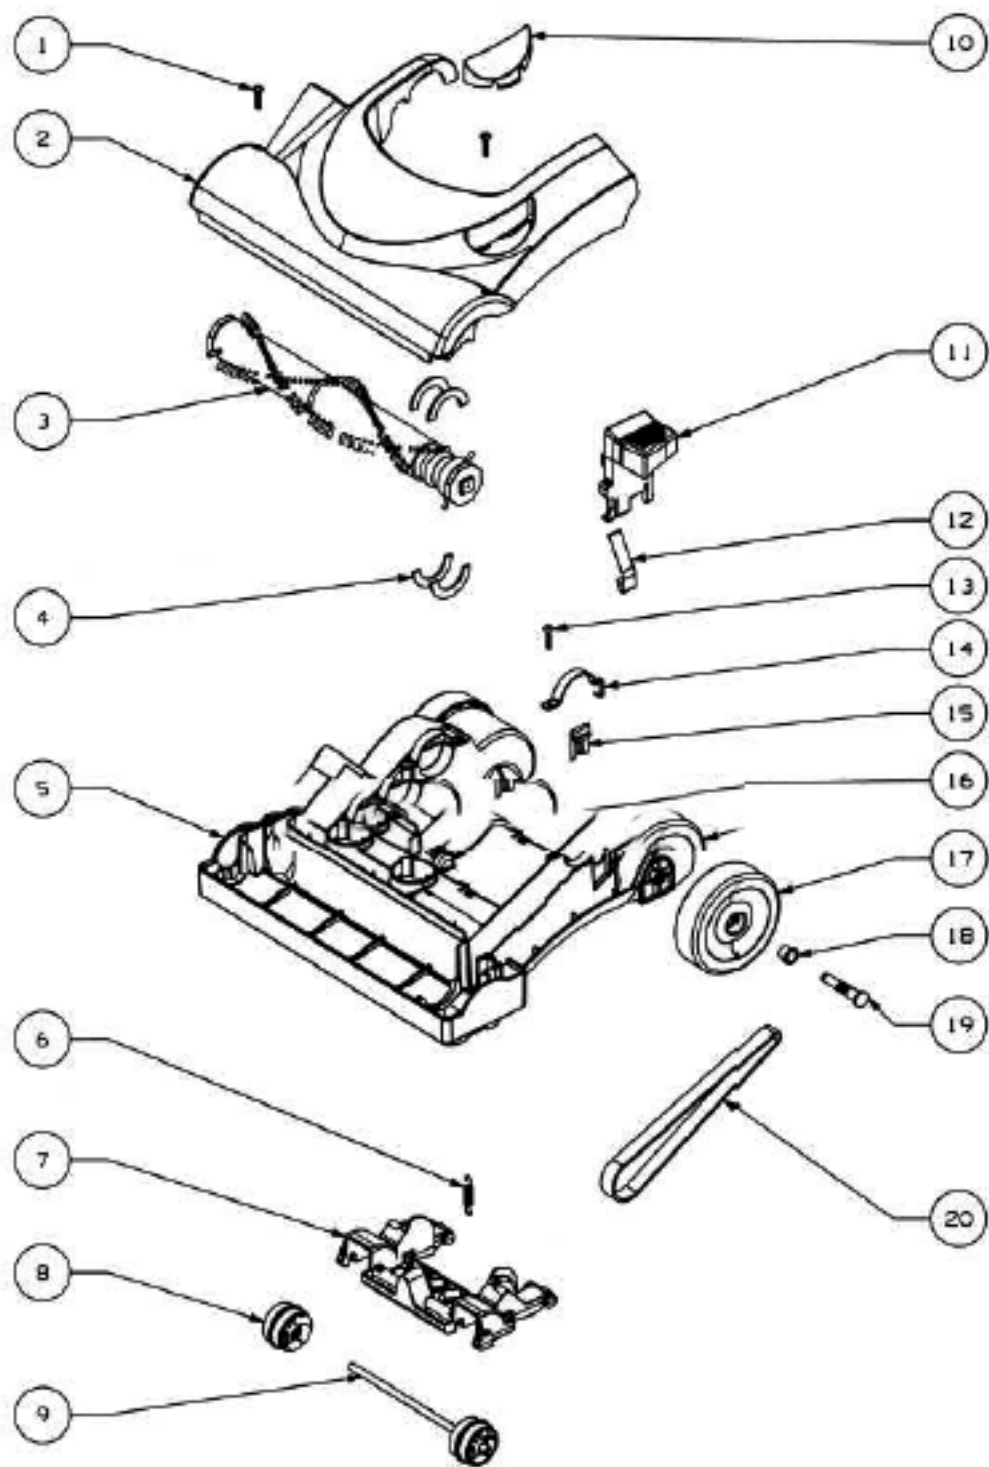

## Main Body - 4700A

Ref #	Part	Description	Comments	Qty
1	74848-1	UPPER HANDLE ASSEMBLY		
3	74852-355N	TOOL CADDY		
4	74846-1	SCREW - PAN HD PLASCREW		
5	62561	BACKBONE ASSEMBLY		
8	63202	WASHER PACKAGE		
9	74836	GASKET - MOTOR INLET		
10	74834-119N	DUCT - AIR		
11	74829-355N	COVER - MOTOR (FRONT)		
13	57940-3	LAMP - HEADLIGHT		
14	74846-1	SCREW - PAN HD PLASCREW		
15	74830-313N	LENS		
16	74835	GASKET - MOTOR DUCT		
17	62568	MOTOR ASSEMBLY - PACKAGED		
18	75094	BUSHING - MOTOR		
19	62562	REAR MOTOR COVER ASSEMBLY	Includes pedal switch.	
23	74846-2	SCREW - PAN HD PLASCREW		
24	74855-355N	WAND - SHORT		
25	74854-355N	HOSE - BLOW MOLDED		
26	74856-313N	ADAPTOR - HOSE		
27	62563	RETAINER & CORD RELEASE A		
29	74846-1	SCREW - PAN HD PLASCREW		
30	74838-1	SUPPLY CORD & TERMINAL AS		
31	62283-4	HOSE ASSEMBLY - CARTONED	Includes items 24-26.	

## Dust Cup - 4700A

Ref #	Part	Description	Comments	Qty
1	75188-1	COVER & GRAPHICS ASSEMBLY		
6	62132	DUST CUP FILTER PACKAGE D		
7	74846-1	SCREW - PAN HD PLASCREW		
8	62560	DUST CUP HANDLE ASSEMBLY	Includes item 7.	
9	74857-1	DUST CUP ASSEMBLY	Includes item 8.	

## Base and Hood - 4700A

Ref #	Part	Description	Comments	Qty
1	74846-1	SCREW - PAN HD PLASCREW		
2	62569	HOOD ASSEMBLY - PACKAGED		
3	60844-5	12" DISTURBULATOR ASSY -		
4	74824	NOZZLE FELT		
5	62072-3	BASE ASSEMBLY - PACKAGED	Includes items 4-9, 11,12, 15-19.	
6	38698	SPRING PACKAGE		
7	74817-355N	CARRIAGE - WHEEL		
8	74818-355N	WHEEL - FRONT		
9	71478	AXLE - FRONT		
10	75092-313N	WINDOW - BELT VIEW		
11	74820-355N	RELEASE - HANDLE		
12	74821	HANDLE RELEASE PLATE		
13	EW312-8T12ZP	SCREW PACKAGE		
14	74825	CLAMP - MOTOR		
15	74822	GUARD - BELT		
16	75096	RETAINER - REAR WHEEL		
17	74816-355N	WHEEL - REAR		
18	75097	BUSHING - AXLE		
19	75095	AXLE - REAR		
20	61120B	BELT PKG ASSY-STYLE U EXT		