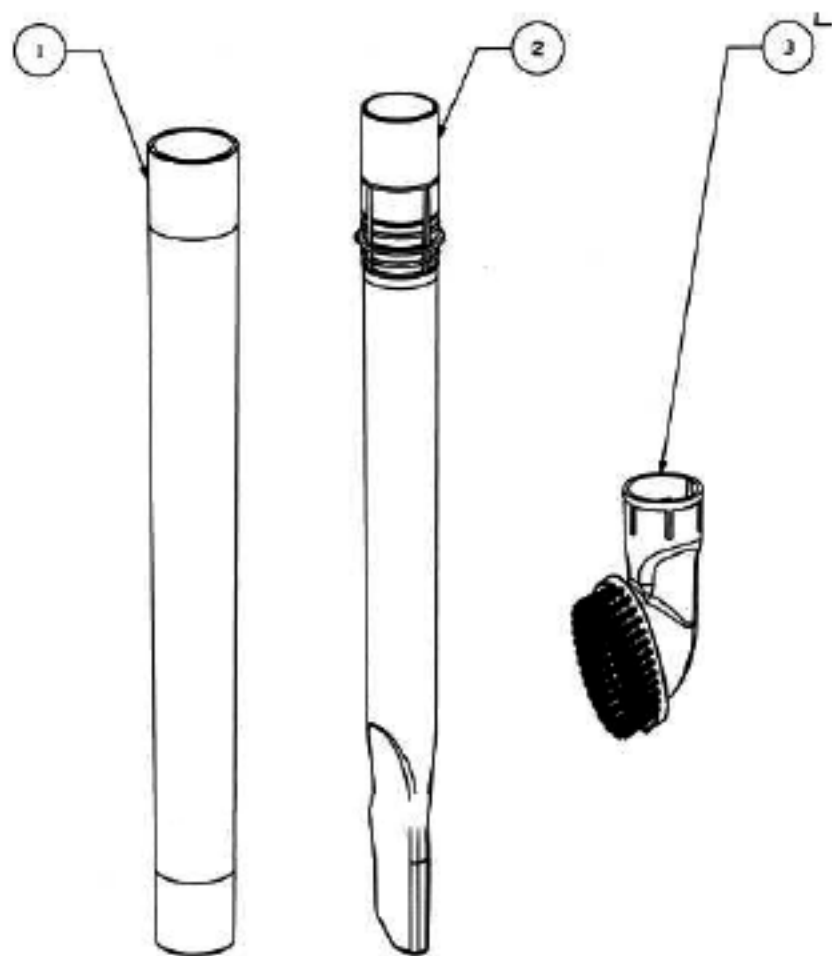

## Main Body - 4700A

Ref #	Part	Description	Comments	Qty
1	74848-1	UPPER HANDLE ASSEMBLY		
3	74852-355N	TOOL CADDY		
4	74846-1	SCREW - PAN HD PLASCREW		
5	62561	BACKBONE ASSEMBLY		
8	63202	WASHER PACKAGE		
9	74836	GASKET - MOTOR INLET		
10	74834-119N	DUCT - AIR		
11	74829-355N	COVER - MOTOR (FRONT)		
13	57940-3	LAMP - HEADLIGHT		
14	74846-1	SCREW - PAN HD PLASCREW		
15	74830-313N	LENS		
16	74835	GASKET - MOTOR DUCT		
17	62568	MOTOR ASSEMBLY - PACKAGED		
18	75094	BUSHING - MOTOR		
19	62562	REAR MOTOR COVER ASSEMBLY	Includes pedal switch.	
23	74846-2	SCREW - PAN HD PLASCREW		
24	74855-355N	WAND - SHORT		
25	74854-355N	HOSE - BLOW MOLDED		
26	74856-313N	ADAPTOR - HOSE		
27	62563	RETAINER & CORD RELEASE A		
29	74846-1	SCREW - PAN HD PLASCREW		
30	74838-1	SUPPLY CORD & TERMINAL AS		
31	62283-4	HOSE ASSEMBLY - CARTONED	Includes items 24-26.	

## Dust Cup - 4700A

Ref #	Part	Description	Comments	Qty
1	75188-1	COVER & GRAPHICS ASSEMBLY		
6	62132	DUST CUP FILTER PACKAGE D		
7	74846-1	SCREW - PAN HD PLASCREW		
8	62560	DUST CUP HANDLE ASSEMBLY	Includes item 7.	
9	74857-1	DUST CUP ASSEMBLY	Includes item 8.	

## Base and Hood - 4700A

Ref #	Part	Description	Comments	Qty
1	74846-1	SCREW - PAN HD PLASCREW		
2	62569	HOOD ASSEMBLY - PACKAGED		
3	60844-5	12" DISTURBULATOR ASSY -		
4	74824	NOZZLE FELT		
5	62072-3	BASE ASSEMBLY - PACKAGED	Includes items 4-9, 11,12, 15-19.	
6	38698	SPRING PACKAGE		
7	74817-355N	CARRIAGE - WHEEL		
8	74818-355N	WHEEL - FRONT		
9	71478	AXLE - FRONT		
10	75092-313N	WINDOW - BELT VIEW		
11	74820-355N	RELEASE - HANDLE		
12	74821	HANDLE RELEASE PLATE		
13	EW312-8T12ZP	SCREW PACKAGE		
14	74825	CLAMP - MOTOR		
15	74822	GUARD - BELT		
16	75096	RETAINER - REAR WHEEL		
17	74816-355N	WHEEL - REAR		
18	75097	BUSHING - AXLE		
19	75095	AXLE - REAR		
20	61120B	BELT PKG ASSY-STYLE U EXT		