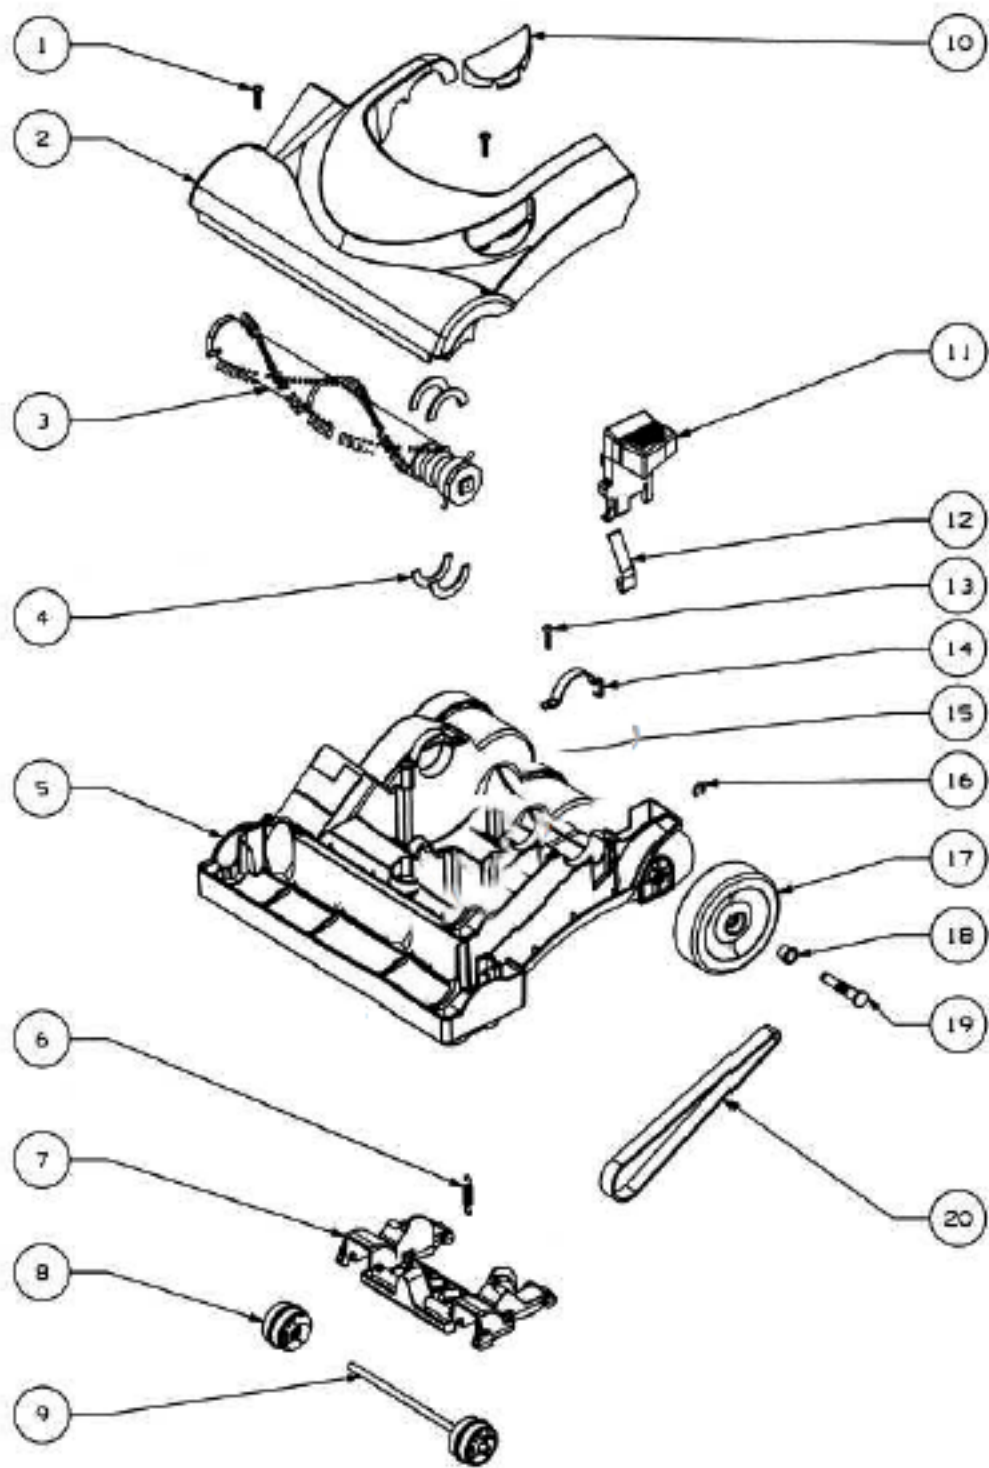

Main Body - 4701AZ

Ref #	Part	Description	Comments	Qty
1	75956-1	UPPER HANDLE ASSEMBLY		
3	75958-355N	TOOL CADDY		
4	74846-1	SCREW - PAN HD PLASCREW		
5	62561	BACKBONE ASSEMBLY		
8	63202	WASHER PACKAGE		
9	74836	GASKET - MOTOR INLET		
10	74834-119N	DUCT - AIR		
11	74829-355N	COVER - MOTOR (FRONT)		
12				
13	57940-3	LAMP - HEADLIGHT		
14	74846-1	SCREW - PAN HD PLASCREW		
15	74830-313N	LENS		
16	74835	GASKET - MOTOR DUCT		
17	62568	MOTOR ASSEMBLY - PACKAGED		
18	75094	BUSHING - MOTOR		
19	62562	REAR MOTOR COVER ASSEMBLY	Includes pedal switch.	
23	74846-2	SCREW - PAN HD PLASCREW		
24	74855-355N	WAND - SHORT		
25	74854-355N	HOSE - BLOW MOLDED		
26	74856-313N	ADAPTOR - HOSE		
27	62563	RETAINER & CORD RELEASE A		
29	74846-1	SCREW - PAN HD PLASCREW		
30	74838-1	SUPPLY CORD & TERMINAL AS		
31	62293-4	HOSE ASSEMBLY - CARTONED	Includes items 24-26.	

Dust Cup - 4701AZ

Ref #	Part	Description	Comments	Qty
1	75188-5	COVER & GRAPHICS ASSEMBLY		
6	62132	DUST CUP FILTER PACKAGE D		
7	74846-1	SCREW - PAN HD PLASCREW		
8	62560	DUST CUP HANDLE ASSEMBLY	Includes item 7.	
9	74857-1	DUST CUP ASSEMBLY	Includes item 8.	

Base and Hood - 4701AZ

Ref #	Part	Description	Comments	Qty
1	74846-1	SCREW - PAN HD PLASCREW		
2	62569-1	HOOD ASSEMBLY - PACKAGED		
3	60844-5	12" DISTURBULATOR ASSY -		
4	74824	NOZZLE FELT		
5	62072-3	BASE ASSEMBLY - PACKAGED	Includes items 4-9, 11,12, 15-19.	
6	38598	SPRING PACKAGE		
7	74817-355N	CARRIAGE - WHEEL		
8	74818-355N	WHEEL - FRONT		
9	71478	AXLE - FRONT		
10	75092-313N	WINDOW - BELT VIEW		
11	74820-355N	RELEASE - HANDLE		
12	74821	HANDLE RELEASE PLATE		
13	EW312-81122P	SCREW PACKAGE		
14	74825	CLAMP - MOTOR		
15	74822	GUARD - BELT		
16	75096	RETAINER - REAR WHEEL		
17	74816-355N	WHEEL - REAR		
18	75097	BUSHING - AXLE		
19	75095	AXLE - REAR		
20	61120B	BELT PKG ASSY-STYLE U EXT		