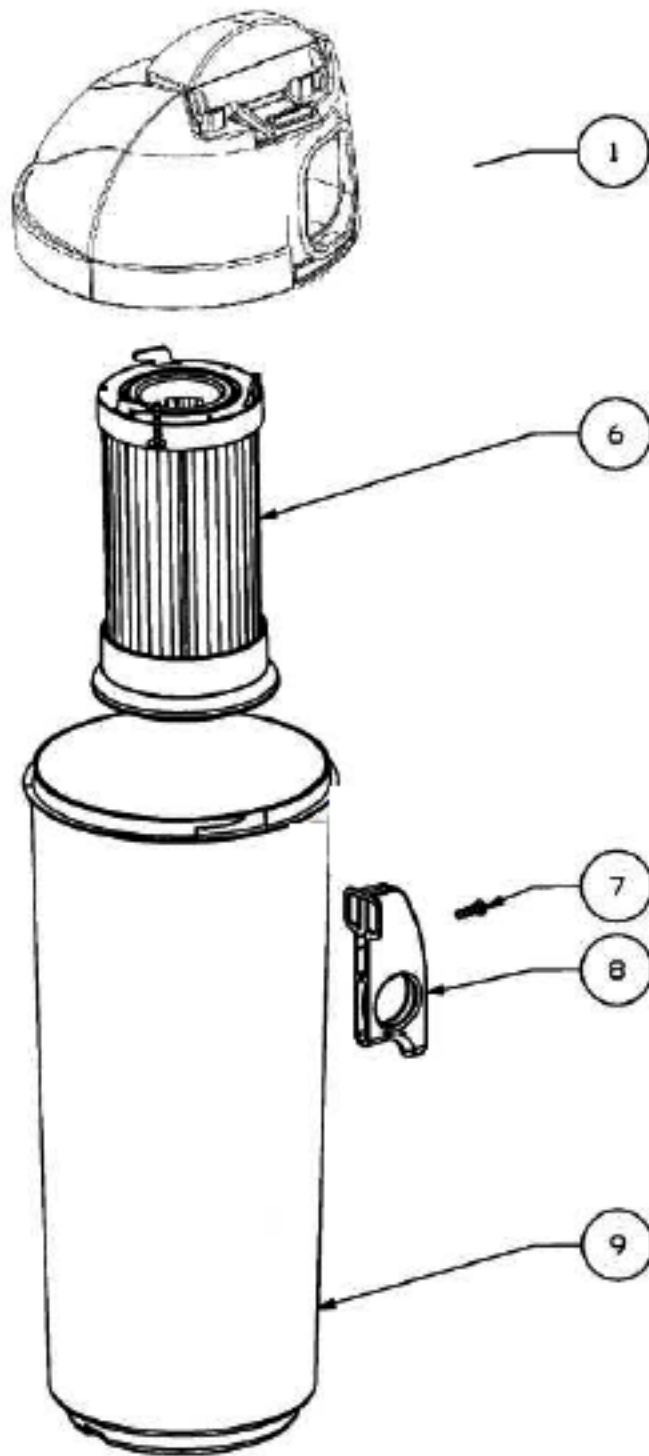

Main Body - 4701AZ

Ref #	Part	Description	Comments	Qty
1	75956-1	UPPER HANDLE ASSEMBLY		
3	75958-355N	TOOL CADDY		
4	74846-1	SCREW - PAN HD PLASCREW		
5	62561	BACKBONE ASSEMBLY		
8	63202	WASHER PACKAGE		
9	74836	GASKET - MOTOR INLET		
10	74834-119N	DUCT - AIR		
11	74829-355N	COVER - MOTOR (FRONT)		
12				
13	57940-3	LAMP - HEADLIGHT		
14	74846-1	SCREW - PAN HD PLASCREW		
15	74830-313N	LENS		
16	74835	GASKET - MOTOR DUCT		
17	62568	MOTOR ASSEMBLY - PACKAGED		
18	75094	BUSHING - MOTOR		
19	62562	REAR MOTOR COVER ASSEMBLY	Includes pedal switch.	
23	74846-2	SCREW - PAN HD PLASCREW		
24	74855-355N	WAND - SHORT		
25	74854-355N	HOSE - BLOW MOLDED		
26	74856-313N	ADAPTOR - HOSE		
27	62563	RETAINER & CORD RELEASE A		
29	74846-1	SCREW - PAN HD PLASCREW		
30	74838-1	SUPPLY CORD & TERMINAL AS		
31	62293-4	HOSE ASSEMBLY - CARTONED	Includes items 24-26.	

Dust Cup - 4701AZ

Ref #	Part	Description	Comments	Qty
1	75188-5	COVER & GRAPHICS ASSEMBLY		
6	62132	DUST CUP FILTER PACKAGE D		
7	74846-1	SCREW - PAN HD PLASCREW		
8	62560	DUST CUP HANDLE ASSEMBLY	Includes item 7.	
9	74857-1	DUST CUP ASSEMBLY	Includes item 8.	

Base and Hood - 4701AZ

Ref #	Part	Description	Comments	Qty
1	74846-1	SCREW - PAN HD PLASCREW		
2	62569-1	HOOD ASSEMBLY - PACKAGED		
3	60844-5	12" DISTURBULATOR ASSY -		
4	74824	NOZZLE FELT		
5	62072-3	BASE ASSEMBLY - PACKAGED	Includes items 4-9, 11,12, 15-19.	
6	38598	SPRING PACKAGE		
7	74817-355N	CARRIAGE - WHEEL		
8	74818-355N	WHEEL - FRONT		
9	71478	AXLE - FRONT		
10	75092-313N	WINDOW - BELT VIEW		
11	74820-355N	RELEASE - HANDLE		
12	74821	HANDLE RELEASE PLATE		
13	EW312-81122P	SCREW PACKAGE		
14	74825	CLAMP - MOTOR		
15	74822	GUARD - BELT		
16	75096	RETAINER - REAR WHEEL		
17	74816-355N	WHEEL - REAR		
18	75097	BUSHING - AXLE		
19	75095	AXLE - REAR		
20	61120B	BELT PKG ASSY-STYLE U EXT		