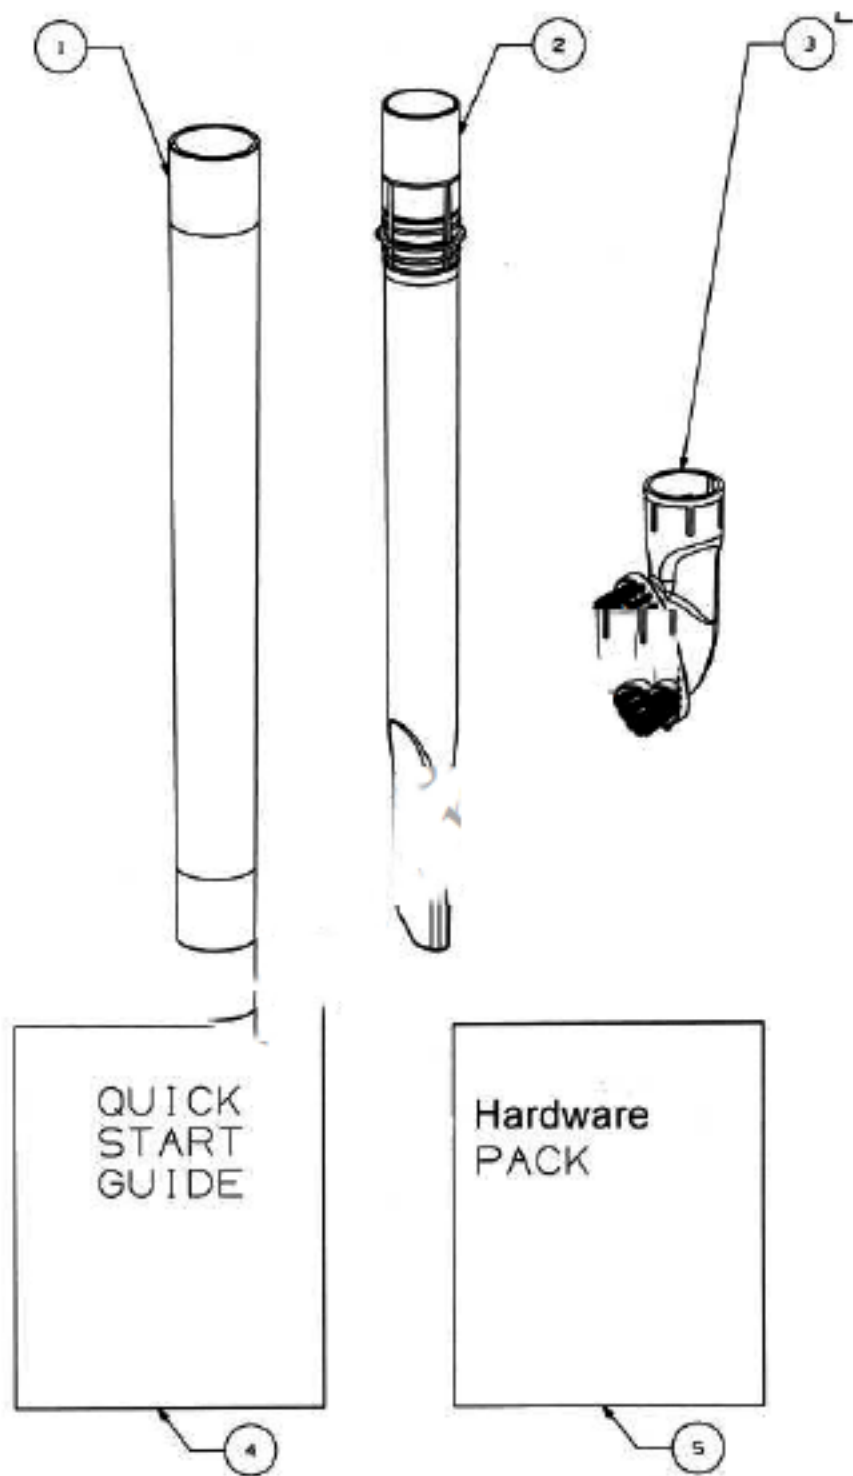

Main Body - 4701AZ

Ref #	Part	Description	Comments	Qty
1	75956-1	UPPER HANDLE ASSEMBLY		
3	75958-355N	TOOL CADDY		
4	74846-1	SCREW - PAN HD PLASCREW		
5	62561	BACKBONE ASSEMBLY		
8	63202	WASHER PACKAGE		
9	74836	GASKET - MOTOR INLET		
10	74834-119N	DUCT - AIR		
11	74829-355N	COVER - MOTOR (FRONT)		
12				
13	57940-3	LAMP - HEADLIGHT		
14	74846-1	SCREW - PAN HD PLASCREW		
15	74830-313N	LENS		
16	74835	GASKET - MOTOR DUCT		
17	62568	MOTOR ASSEMBLY - PACKAGED		
18	75094	BUSHING - MOTOR		
19	62562	REAR MOTOR COVER ASSEMBLY	Includes pedal switch.	
23	74846-2	SCREW - PAN HD PLASCREW		
24	74855-355N	WAND - SHORT		
25	74854-355N	HOSE - BLOW MOLDED		
26	74856-313N	ADAPTOR - HOSE		
27	62563	RETAINER & CORD RELEASE A		
29	74846-1	SCREW - PAN HD PLASCREW		
30	74838-1	SUPPLY CORD & TERMINAL AS		
31	62293-4	HOSE ASSEMBLY - CARTONED	Includes items 24-26.	

Dust Cup - 4701AZ

Ref #	Part	Description	Comments	Qty
1	75188-5	COVER & GRAPHICS ASSEMBLY		
6	62132	DUST CUP FILTER PACKAGE D		
7	74846-1	SCREW - PAN HD PLASCREW		
8	62560	DUST CUP HANDLE ASSEMBLY	Includes item 7.	
9	74857-1	DUST CUP ASSEMBLY	Includes item 8.	

Base and Hood - 4701AZ

Ref #	Part	Description	Comments	Qty
1	74846-1	SCREW - PAN HD PLASCREW		
2	62569-1	HOOD ASSEMBLY - PACKAGED		
3	60844-5	12" DISTURBULATOR ASSY -		
4	74824	NOZZLE FELT		
5	62072-3	BASE ASSEMBLY - PACKAGED	Includes items 4-9, 11,12, 15-19.	
6	38598	SPRING PACKAGE		
7	74817-355N	CARRIAGE - WHEEL		
8	74818-355N	WHEEL - FRONT		
9	71478	AXLE - FRONT		
10	75092-313N	WINDOW - BELT VIEW		
11	74820-355N	RELEASE - HANDLE		
12	74821	HANDLE RELEASE PLATE		
13	EW312-81122P	SCREW PACKAGE		
14	74825	CLAMP - MOTOR		
15	74822	GUARD - BELT		
16	75096	RETAINER - REAR WHEEL		
17	74816-355N	WHEEL - REAR		
18	75097	BUSHING - AXLE		
19	75095	AXLE - REAR		
20	61120B	BELT PKG ASSY-STYLE U EXT		