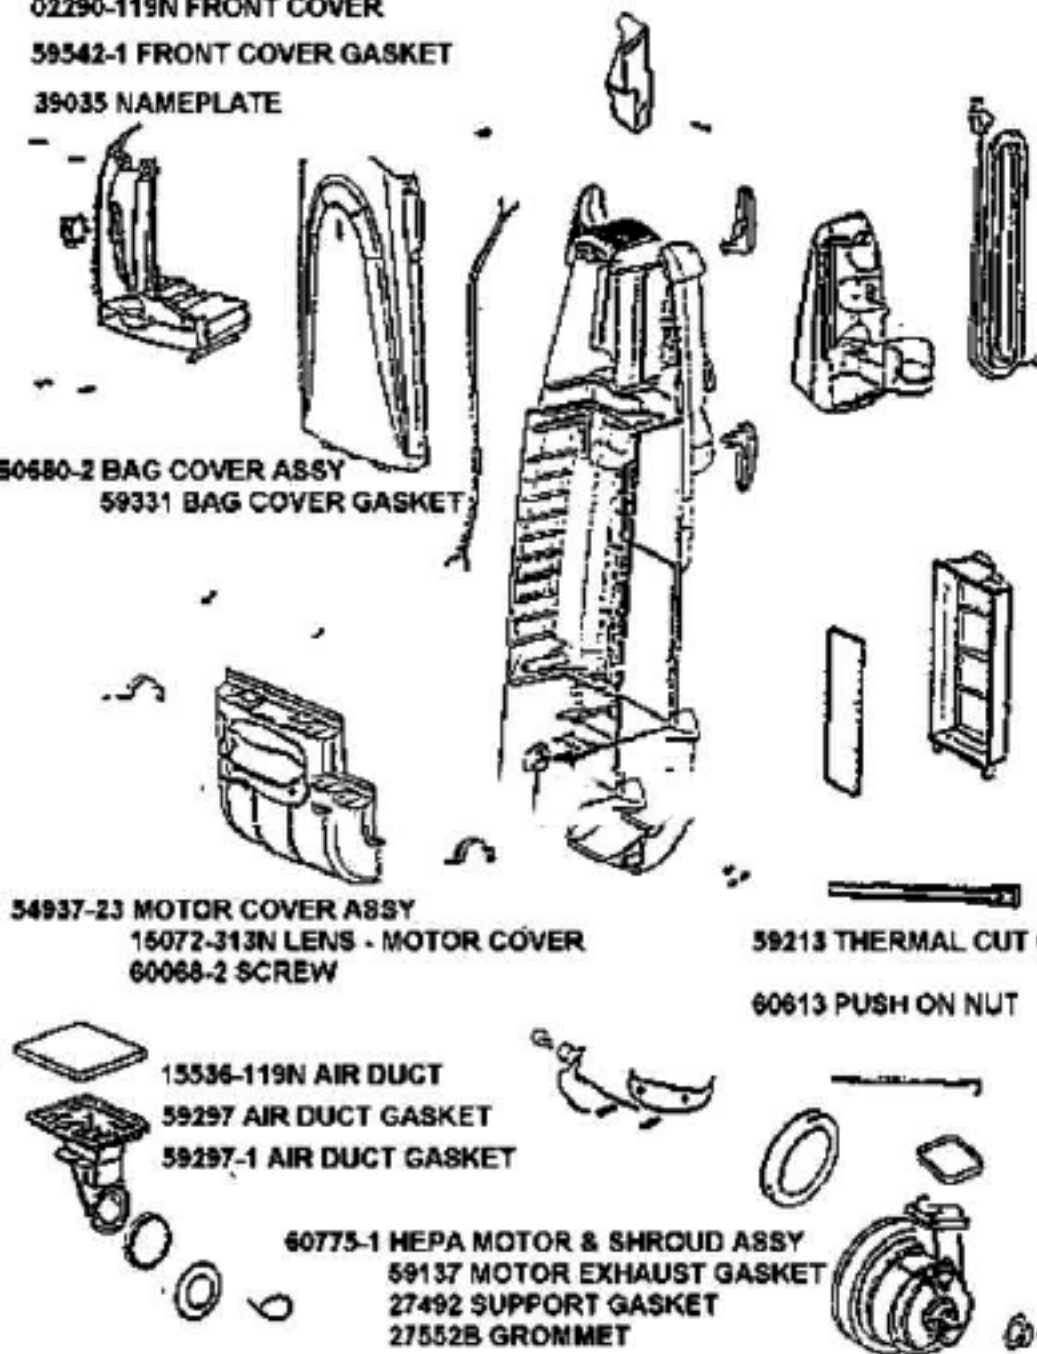

02290-119N FRONT COVER
59542-1 FRONT COVER GASKET
39035 NAMEPLATE

60680-2 BAG COVER ASSY
59331 BAG COVER GASKET

54937-23 MOTOR COVER ASSY
15072-313N LENS - MOTOR COVER
60068-2 SCREW

59213 THERMAL CUT OFF

60613 PUSH ON NUT

15536-119N AIR DUCT
59297 AIR DUCT GASKET
59297-1 AIR DUCT GASKET

60775-1 HEPA MOTOR & SHROUD ASSY
59137 MOTOR EXHAUST GASKET
27492 SUPPORT GASKET
27552B GROMMET