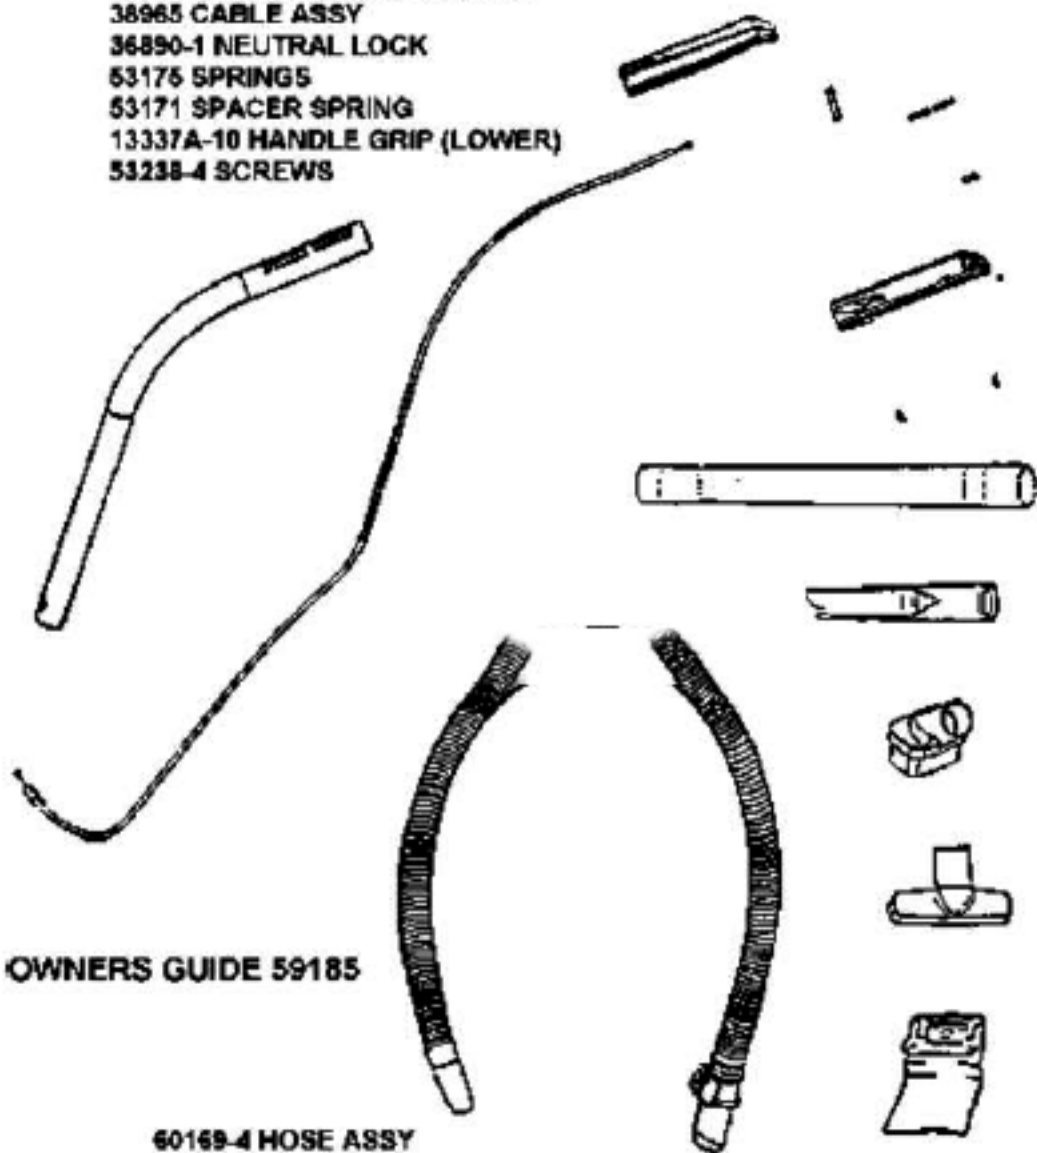

## PARTS1 - 5180AT

Ref#	Part	Description	Comments	Qty
1	14993A-119N	CARRIAGE - WHEEL		
2	15234-288N	GUARD - FURNITURE (14")		
3	27467-288N	RELEASE - HANDLE		
4	27468A-119N	CUFF - HOSE		
5	27794-119N	WHEEL - REAR		
6	28102-1	RECTIFIER & SWITCH ASSY		
7	38238A-119N	WHEEL - FRONT		
8	38479-2	HOSE - COMPRESSION (PURCH		
9	39034	SEAL - YOKE		
10	39047-119N	COVER - DRIVE MOTOR		
11	39121	KNOB ASSEMBLY		
12	53197-1	SCREW PACKAGE		
13	53238-42	SCREW PACKAGE		
14	54312	BELT PACKAGE ASSEMBLY (U)		
15	54376-2	BELT CAP & GASKET - PACKA		
16	54669-2	SCREW PACKAGE		
17	54943	SPRING PACKAGE		
18	57569	GASKET - FELT		
19	58206-1	AXLE - WHEEL		
20	58506-2	GASKET		
21	58814	REAR AXLE		
22	59552	GASKET - CABLE		
23	59586	GASKET - HOOD		
24	59587	SHIELD - MOTOR SPACING		
25	60133	COMPRESSION SPRING - PACK		
26	60252-1	BRUSHROLL ASSEMBLY - CART		
27	60700-2	HOOD & GRAPHICS ASSY - PK		
28	60756-1	TRUARC RETAINING RING - P		
29	60758	DRIVE MOTOR - PKGD		
30	60760-1	BASE ASSY - PKGD		
31	60761-1	CABLE FLAG SCREW - PKGD		

**02281-1 HANDLE ASSY COMPLETE**

13336B-11 HANDLE GRIP (UPPER)

15461-1 HANDLE TUBE (BLACK)

38965 CABLE ASSY

36890-1 NEUTRAL LOCK

53175 SPRINGS

53171 SPACER SPRING

13337A-10 HANDLE GRIP (LOWER)

53238-4 SCREWS

**OWNERS GUIDE 59185**

**60169-4 HOSE ASSY**

37057A-3 HOSE COUPLING

28051-119N HOSE ADAPTER