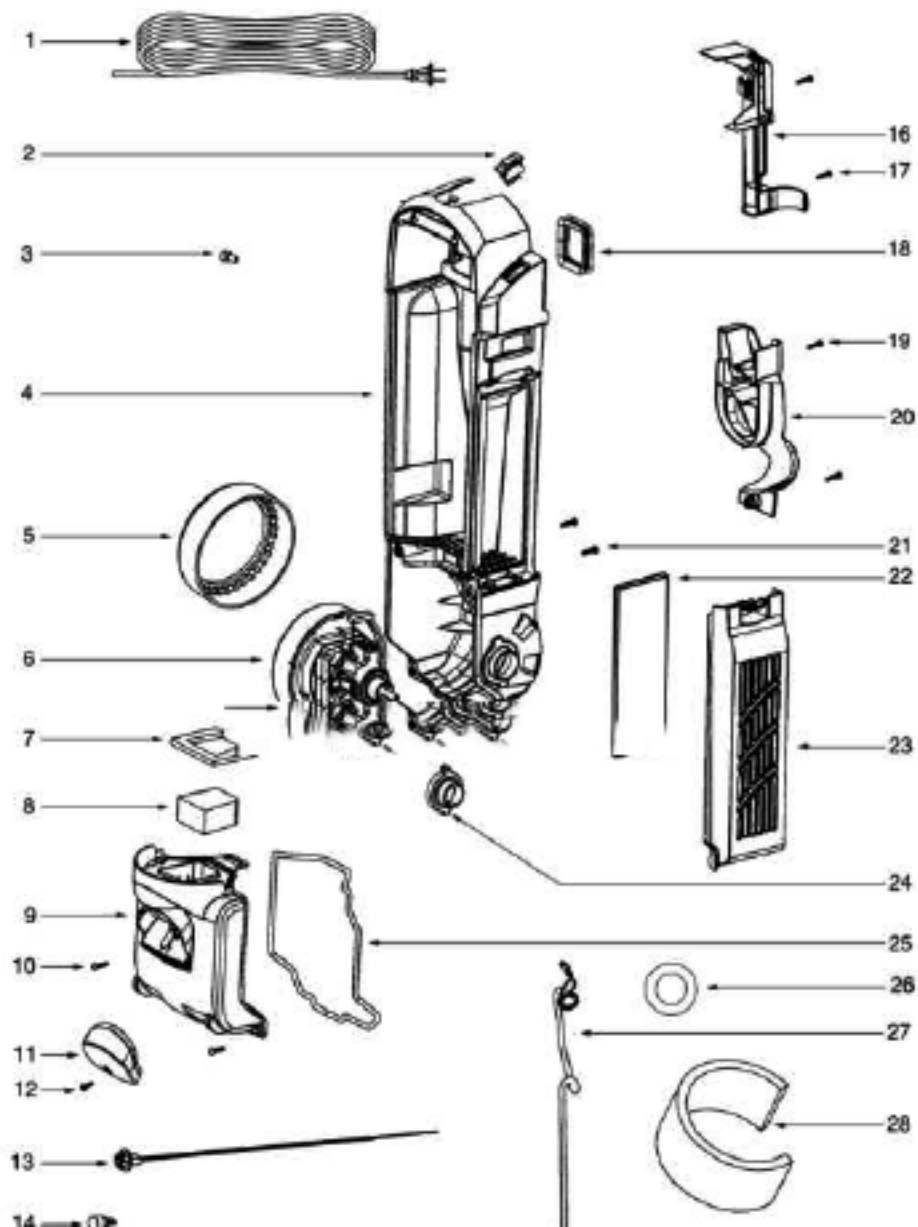

Ref#	Part	Description	Comments	Qty
1	71235-119N	CAP - HANDLE		
2	71473	HANDLE ASSEMBLY		
3	71537-9	CYCLONE ASSEMBLY		
4	61825	DUST CUP FLTR(STYLE DCF3)		
5	61864-1	DUST CUP ASSY - PKGD		
6	70864A-119N	HOOK - CORD		
7	53238-44	SCREW PACKAGE		
8	71479-333N	LATCH - DUST CUP		
9	61866	SPRING PACKAGE		
10	53238-27	SCREW PACKAGE		
11	72004-9	CYCLONE ASSEMBLY		
12	71785-119N	CATCH - FILTER IN PLACE		
13	61867	SPRING PACKAGE		
14	71451-119N	CYCLONE		
15	71475	GASKET - CYCLONE		
	72004-1	CYCLONE ASSEMBLY		
	71537-1	CYCLONE ASSEMBLY		

Ref#	Part	Description	Comments	Qty
1	38680-29	SUPPLY CORD & TERMINAL AS		
2	38455-1	SWITCH - ROCKER		
3	60192-1	WIRE SPLICE 5		
4	72126B	REAR HOUSING ASSEMBLY		
5	71649	GASKET - MOTOR CAN (Eumek		
6	60261-11	MOTOR ASSEMBLY - PACKAGED		
7	71483	GASKET - DIRT CUP LOWER		
8	71480	FILTER - PRE-MOTOR		
9	61863-8	MOTOR COVER ASSY - PACKAG		
11	71460-313N	LENS - HEADLAMP		
12	53238-44	SCREW PACKAGE		
13	70701-2	SOCKET & TERMINAL ASSY		
14	57940-2	LAMP - HEADLIGHT		
15	39252-1	THERMOSTAT & TERMINAL ASS		
16	72127	SWITCH COVER ASSEMBLY		
18	71482	GASKET - INTAKE		
20	71455-119N	TOOL PACK - LOWER		
21	53238-27	SCREW PACKAGE		
22	61845	MICRON FILTER INSERT-STYL		
23	72103-4	MICRON FLTR CVR & GRPHCS		
24	70084	BUSHING - MOTOR SUPPORT		
25	71484	GASKET - MOTOR COVER		
26	71969-1	GASKET - MOTOR HUB		
27	71465	CORD - JUMPER		
28	72224-1	FOAM - SOUND		
29	70651-1	TUBE - FLEXIBLE		
30	72167	PLUG		