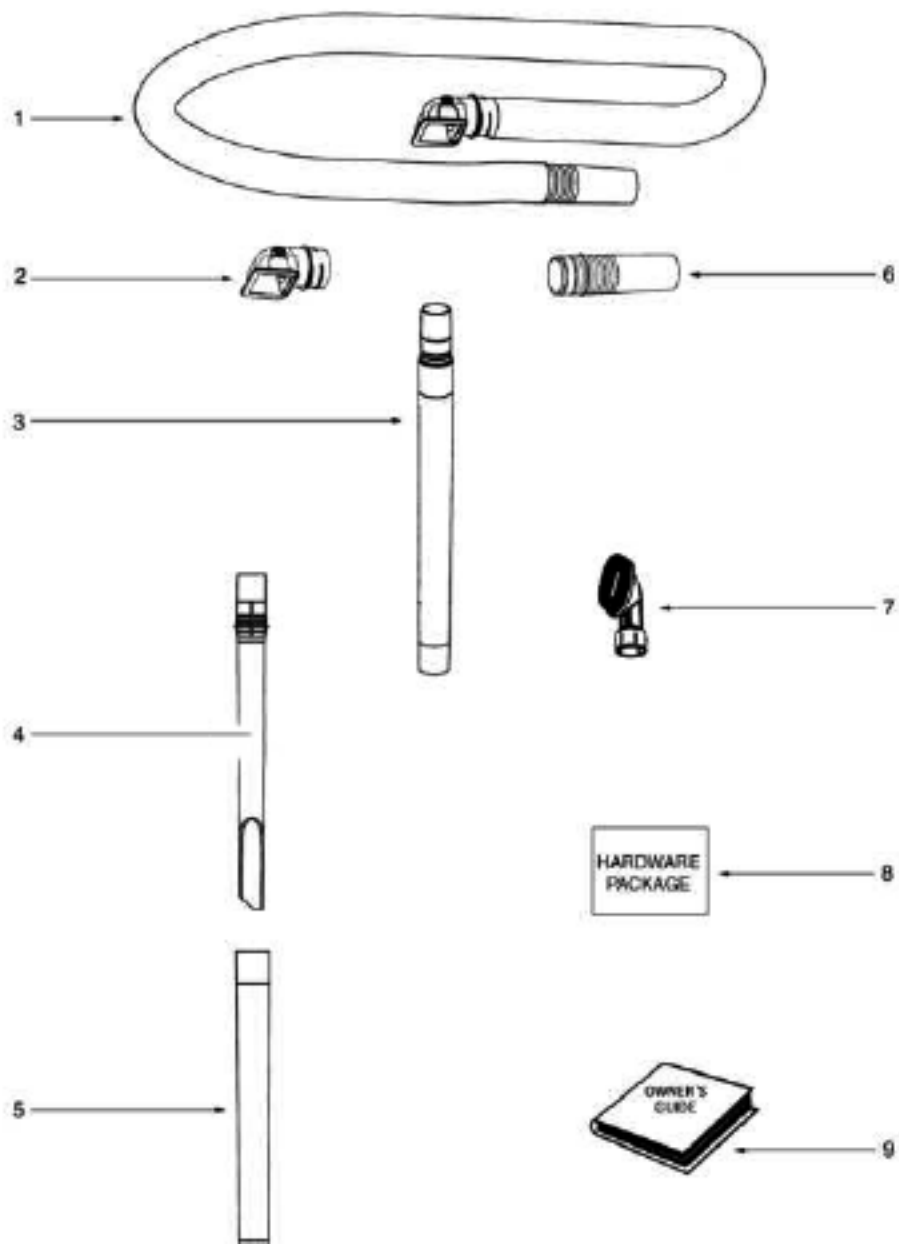

Ref#	Part	Description	Comments	Qty
1	61865-1	HOSE ASSY - CTND		
2	71725-313N	ADAPTER - HOSE		
3	71492A	NESTING WAND ASSEMBLY		
4	71956A-355N	WAND - CREVICE		
5	71973-119N	WAND - OUTER		
6	70559A-119N	COUPLING - HOSE		
7	60990-2	COMBINATION BRSH BRSTLD-C		
8	72323	PACKAGE - HARDWARE		
9	71496A	OWNER'S GUIDE		
	71496	OWNER'S GUIDE