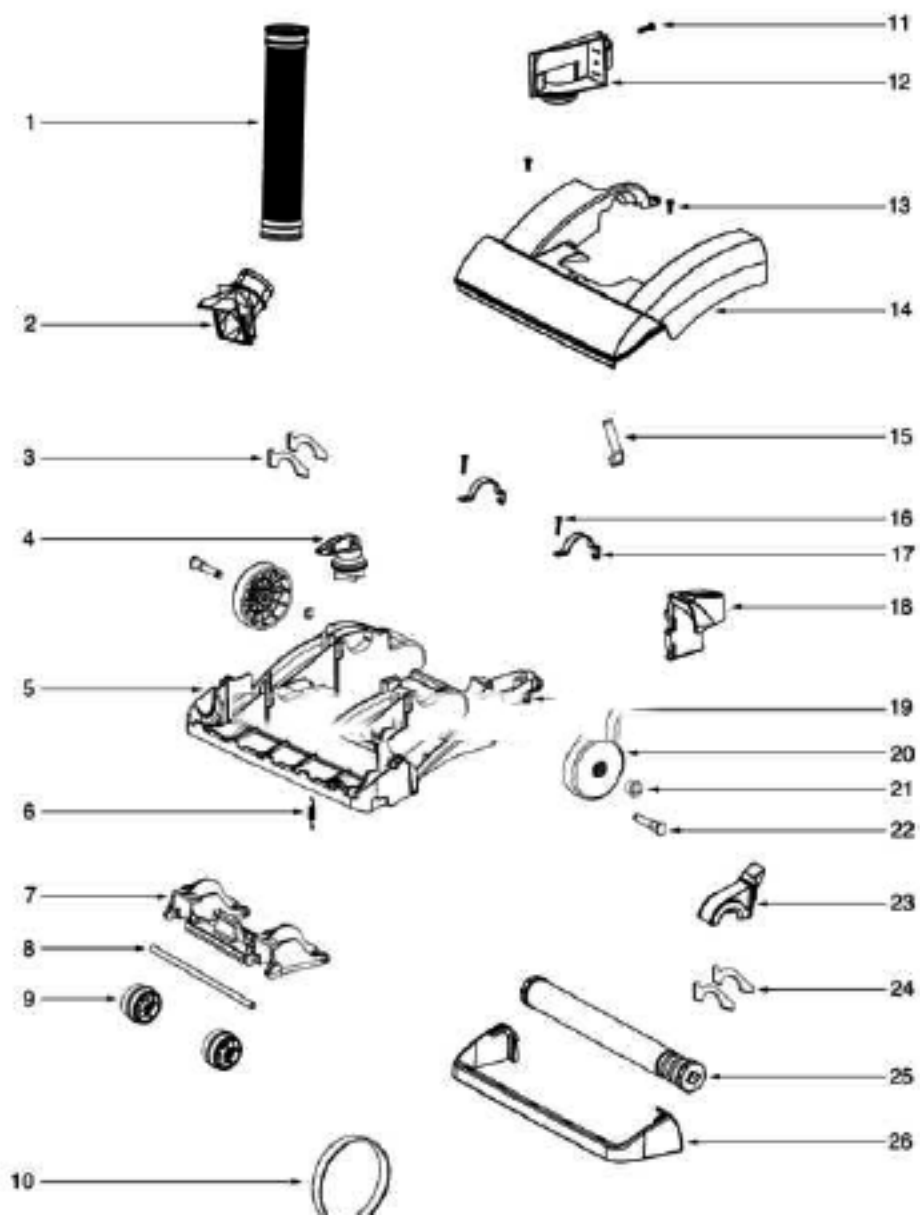

Ref#	Part	Description	Comments	Qty
1	71235-119N	CAP - HANDLE		
2	71473	HANDLE ASSEMBLY		
3	71537-9	CYCLONE ASSEMBLY		
4	61825	DUST CUP FLTR(STYLE DCF3)		
5	61864-1	DUST CUP ASSY - PKGD		
6	70864A-119N	HOOK - CORD		
7	53238-44	SCREW PACKAGE		
8	71479-333N	LATCH - DUST CUP		
9	61866	SPRING PACKAGE		
10	53238-27	SCREW PACKAGE		
11	72004-9	CYCLONE ASSEMBLY		
12	71785-119N	CATCH - FILTER IN PLACE		
13	61867	SPRING PACKAGE		
14	71451-119N	CYCLONE		
15	71475	GASKET - CYCLONE		
	72004-1	CYCLONE ASSEMBLY		
	71537-1	CYCLONE ASSEMBLY		

Ref#	Part	Description	Comments	Qty
1	38680-29	SUPPLY CORD & TERMINAL AS		
2	38455-1	SWITCH - ROCKER		
3	60192-1	WIRE SPLICE 5		
4	72126B	REAR HOUSING ASSEMBLY		
5	71649	GASKET - MOTOR CAN (Eumek		
6	60261-11	MOTOR ASSEMBLY - PACKAGED		
7	71483	GASKET - DIRT CUP LOWER		
8	71480	FILTER - PRE-MOTOR		
9	61863-8	MOTOR COVER ASSY - PACKAG		
11	71460-313N	LENS - HEADLAMP		
12	53238-44	SCREW PACKAGE		
13	70701-2	SOCKET & TERMINAL ASSY		
14	57940-2	LAMP - HEADLIGHT		
15	39252-1	THERMOSTAT & TERMINAL ASS		
16	72127	SWITCH COVER ASSEMBLY		
18	71482	GASKET - INTAKE		
20	71455-119N	TOOL PACK - LOWER		
21	53238-27	SCREW PACKAGE		
22	61845	MICRON FILTER INSERT-STYL		
23	72103-4	MICRON FLTR CVR & GRPHCS		
24	70084	BUSHING - MOTOR SUPPORT		
25	71484	GASKET - MOTOR COVER		
26	71969-1	GASKET - MOTOR HUB		
27	71465	CORD - JUMPER		
28	72224-1	FOAM - SOUND		
29	70651-1	TUBE - FLEXIBLE		
30	72167	PLUG		