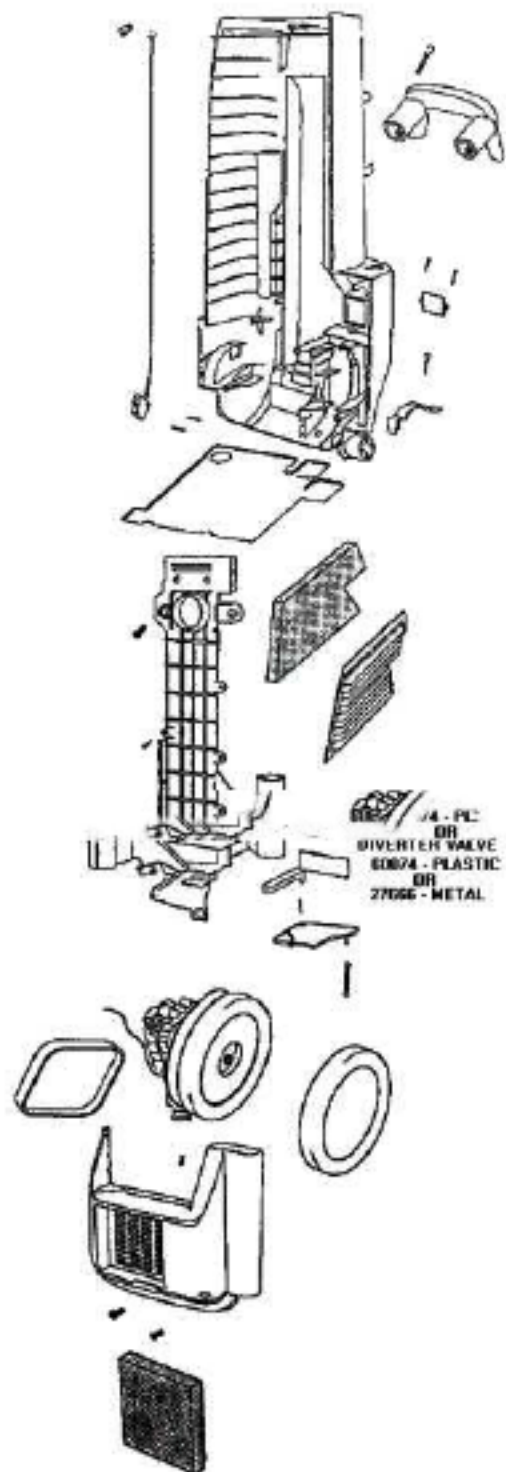

Ref#	Part	Description	Comments	Qty
1	26317A-3	RELEASE - CORD		
2	27514	LATCH - BAG COVER		
3	37761-2	BAG INDICATOR ASSEMBLY		
4	38348-2	SWITCH - ROCKER		
5	38394-3	SUPPLY CORD & TERMINAL AS		
6	53238-1	SCREW PACKAGE		
7	53238-37	SCREW PACKAGE		
8	54219-1	BUSHING - STRAIN RELIEF (		
9	54711	PACKAGE - SPRING		
10	56750	CLIP - BAG INDICATOR		
11	58183	PAPER BAG - STYLE Y		

Ref#	Part	Description	Comments	Qty
1	02017-1	PLATE - SOLE		
2	26270-3	WHEEL - REAR		
3	27372-1	LEVER - ADJUSTMENT		
4	27376	LAMP SOCKET & HARNESS ASS		
5	27406	PEDAL - FOOT		
6	27412-1	LOWER CORD ASSEMBLY		
7	27483-3	ADJUSTMENT COVER & GRPHCS		
8	35859A-1	WHEEL - FRONT		
9	38389-1	COVER - PULLEY		
10	38392	AXLE		
11	38407	CAP - FOOT PEDAL		
12	38457	AXLE - FRONT		
13	46713	TIE - CABLE (PURCHASED)		
14	46713-2	TIE - CABLE		
15	53076-2	SPRING & AXLE PACKAGE (6)		
16	53201	CLAMPS - PACKAGE 10		
17	53214-2	WIRE SPLICE 5		
18	53238-11	SCREW PACKAGE		
19	53238-4	SCREW PACKAGE		
20	54343-2	MOTOR ASSEMBLY - PACKAGED		
21	54693-1	ROLL ASSEMBLY REPLACEMENT		
22	54705-4	HOOD ASSY - PACKAGE		
23	54706-1	BASE ASSY - PACKAGE		
24	54707	PACKAGE - PUSH ON NUT		
25	54708	PACKAGE - SPRING		
26	54709	PACKAGE - PRONG LOCK RETA		
27	57940	LAMP - HEADLIGHT		
28	58244	SCREW - HEIGHT ADJUSTMENT		
29	58295	CLAMP CABLE		
30	58298	PIN - FOOT PEDAL		
31	58421	SHIELD - WIRE		
32	30563A	BELT - DISTURBULATOR DRIV		