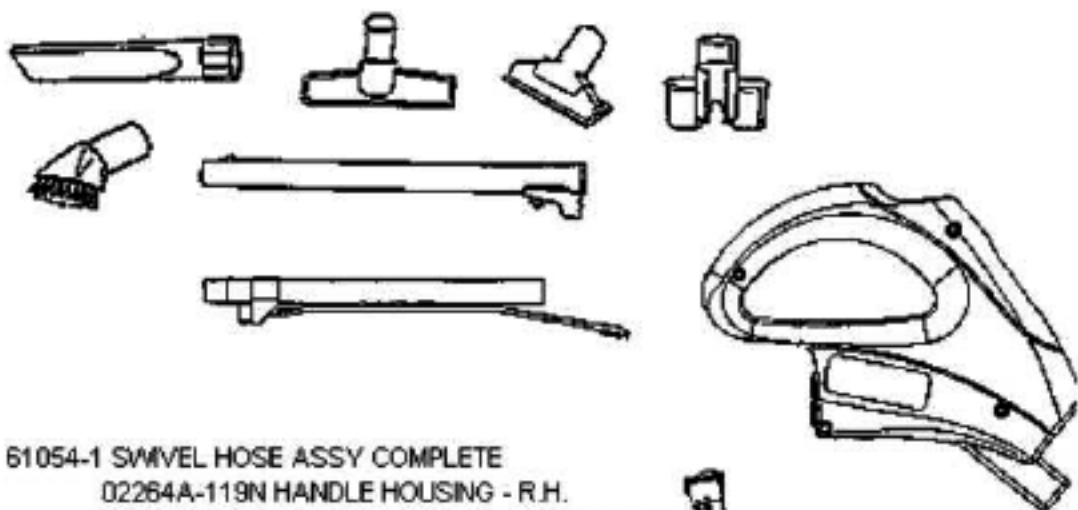

- 61054-1 SWIVEL HOSE ASSY COMPLETE
- 02264A-119N HANDLE HOUSING - R.H.
- 54610 TOOL CLIP
- 15532-3 HANDLE ASSY - L.H.
- 39338 WIRING HARNESS ASSY