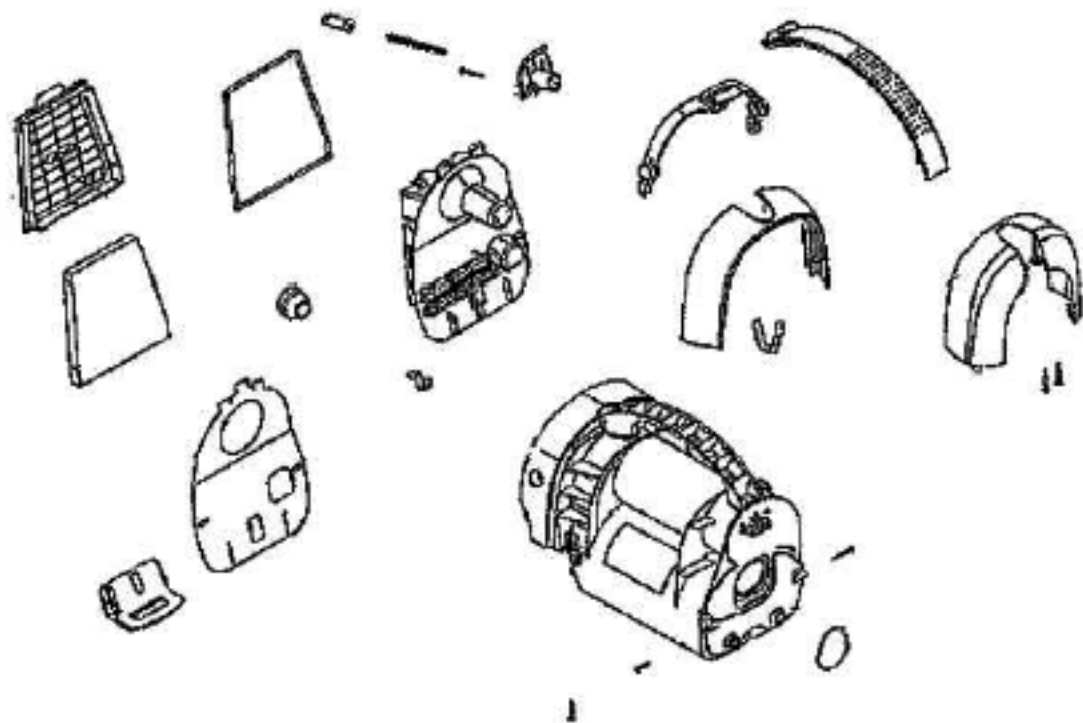

Ref #	Part	Description	Comments	Qty
1	61053	HEPA FILTER - WASHABLE		
2	61058	HOSE - BLACK		
3	61059	HOSE - COOLING		
4	61060	HOSE - COOLING		
5	61061	WIRING PROTECTION		
6	61062-2	CABLE WELL		
7	61063-2	MOTOR HOUSING		
8	61064	GRATING DIFFUSER		
9	61065	SEALING GASKET		
10	61066-2	SWITCH PEDAL		
11	61067-2	CABLE PEDAL		
12	61068	REAR LID		
13	61070	CIRCUIT BOARD		
14	61071	BUSHING		
15	61072	SWITCH SPRING		
16	61103	HOSE - 52MM		

Ref #	Part	Description	Comments	Qty
1	61073	MOTOR HOOD		
2	61074	RUBBER CUSHION		
3	61075	SEALING COVER		
4	61076	CORD WINDER WITH CORD		
5	61077	CORD SET		
6	61078	CONTACT ATTACHMENT		
7	61079	MOTOR ASSY WITH LABEL		
8	61080	SUSPENSION RING		
9	61081	SEALING GASKET		
10	61082-2	REAR WHEEL		
11	61083	SEALING RING		
12	61084-2	BODY ASSEMBLY		
13	61085-2	WHEEL		
14	61086	O-RING		
15	61104	CONDUCTOR		
16	61105	SOCKET OUTLET		

Ref #	Part	Description	Comments	Qty
1	61055	CASSETTE FILTER		
2	61087	PISTON		
3	61088	SPRING		
4	61089	HOUSING		
5	61090	SEALING GASKET		
6	61091-2	FRAME		
7	61093-2	CONTAINER CAP		
8	61094	LOCKING SPRING		
9	61095	CATCH		
10	61096	SEALING GASKET		
11	61097-2	STEEL CONE		
12	61098-2	REAR SCREEN		
13	61099	LOCKING SPRING		
14	61100-2	SCREEN - FRONT		
15	61101	SEALING GASKET		
16	61102-2	CONTAINER ASSEMBLY		