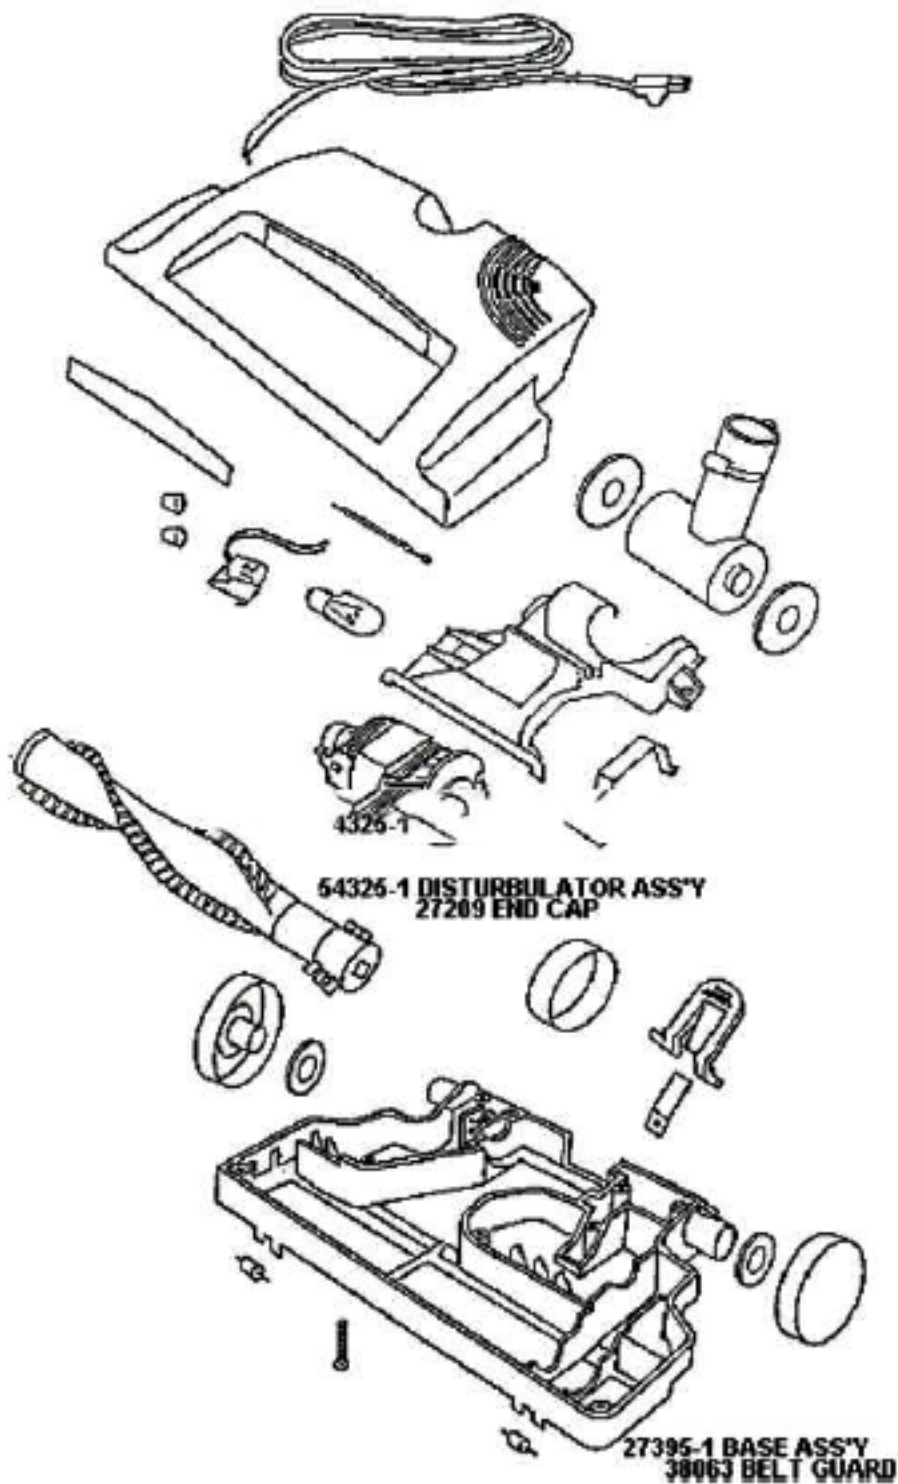

Part #	Part	Description	Comments	Qty
1	54902	MOTOR FILTER		
2	54906	FILTER - FINAL		
3	54963	LID - BLACK		
4	54965	COVER - REAR		
5	54966	WHEEL - FRONT		
6	54967	CORD REEL BUTTON		
7	54968	SWITCH PEDAL		
8	54969	MOTOR HOOD		
9	54970	ABSORBER		
10	54971	CATCH - BAG SUPPORT		
11	54972	SUPPORT TUBE EXTENSION		
12	54973	SPRING		
13	54974	DUST INDICATOR		
14	54975	WASHER COVERING - BLACK		
15	54977	PROTECTION PLATE		
16	54978	WHEEL - REAR		
17	54979	LENS		
18	54980	SPEED REGULATOR		
19	54981	SUPPORT		
20	54982	HOSE 310MM		
21	54983	HOSE 170MM		
22	54984	CORD REEL W/OUT CORD		
23	54985	CORD SET		
24	54986	CORD GUIDE		
25	54987	MOTOR REPLACEMENT KIT		
26	54988	CARBON BRUSH - MOTOR		
27	54989	OVERHEATING CUT-OUT		
28	54990	ELECTRONICS RETAINER		
29	54993	PROTECTION BAR - FRONT		
30	54994	CUSHION - RUBBER		
31	54995	SWITCH		
32	54996	SEALING STRIP - GASKET		
33	54997	SIDE PIECE		
34	54998	LID - GASKET		
35	54999	CONNECTOR & WIRE ASSEMBLY		
36	58624	PAPER BAG PKG ASSY		
37	60000	WHEEL COVER - RIGHT		
38	60001	WHEEL COVER - R FWD		
39	60003	PROTECTION BAR F.L.		
40	60004	FLAP - BLACK		
41	60006	CLIPS		
42	60075	GRATING DIFFUSER GREY		

Part #	Part	Description	Comments	Qty
1	14940-1	PEDAL - FOOT		
2	27395-1	POWERHEAD HOOD/BASE KIT		
3	27397-1	LENS - HOOD		
4	27398-1	AIR DUCT COVER ASSEMBLY		
5	37434-2	WHEEL - REAR		
6	37751-2	CORD & PLUG ASSEMBLY		
7	38063	GUARD - BELT		
8	38377	STRAP - MOTOR		
9	38379-1	HANDLE SOCKET ASSEMBLY		
10	38484-1	HEADLIGHT SOCKET ASSEMBLY		
11	48815	LAMP - HEADLIGHT		
12	53214-2	WIRE SPLICE 5		
13	53238-8	SCREW PACKAGE		
14	53984-1	WHEEL & AXLE PACKAGE - FR		
15	54325-1	DISTRIBUTOR ASSY - CAR		
16	54343-1	MOTOR ASSEMBLY - PACKAGED		
17	54672-4	POWERHEAD HOOD/BASE KIT		
18	55180	FELT WASHER		
19	57421-2	WIRE & TERMINAL ASSEMBLY		
20	57992	GASKET - FELT		
21	58065	BELT - STYLE AR		
22	58169	SPRING		