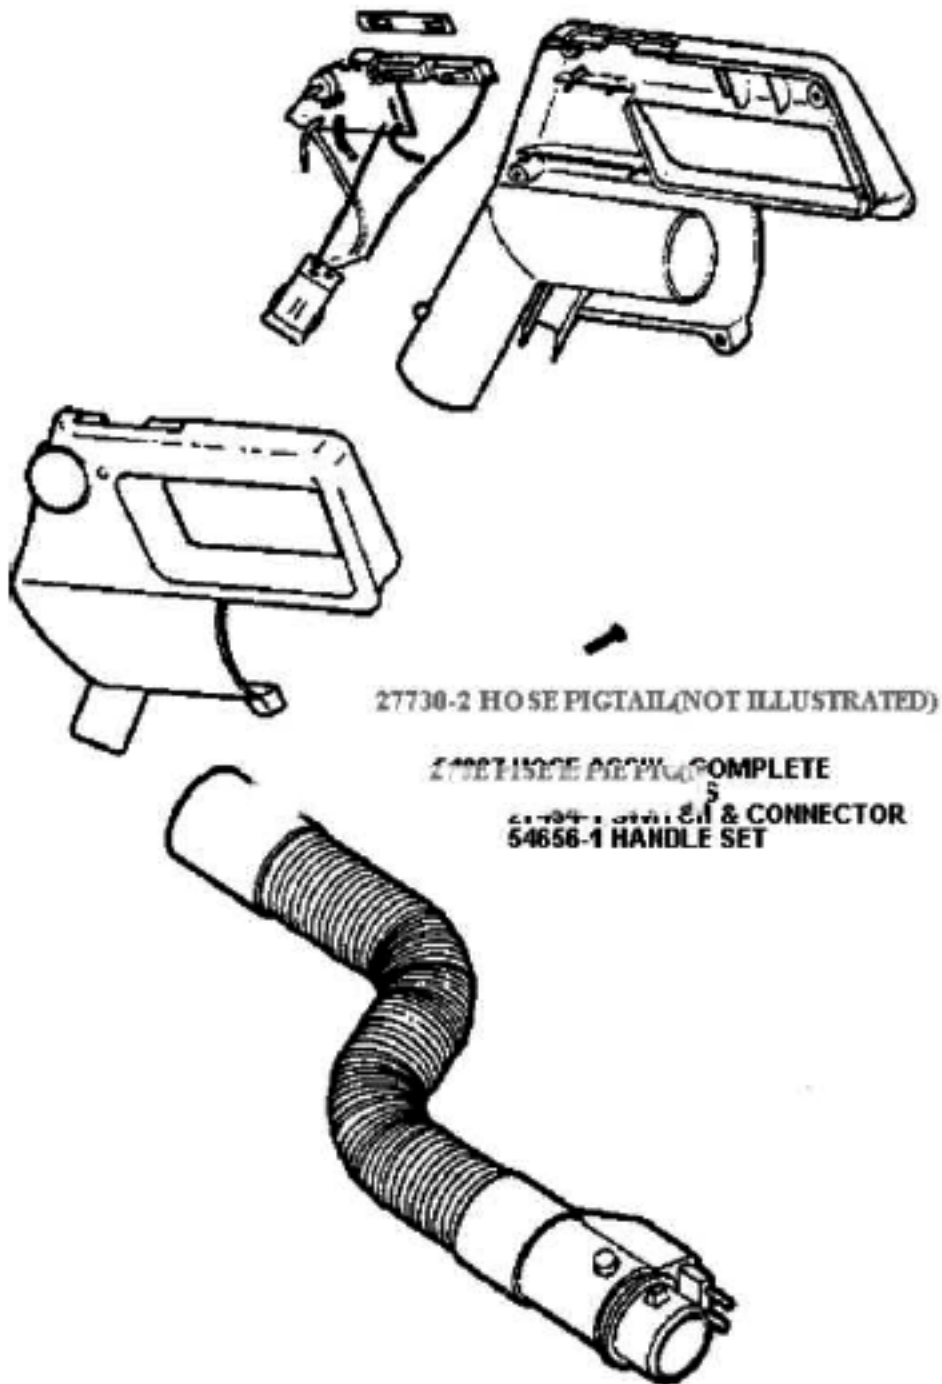

Part #	Part	Description	Comments	Qty
1	54902	MOTOR FILTER		
2	54906	FILTER - FINAL		
3	54963	LID - BLACK		
4	54965	COVER - REAR		
5	54966	WHEEL - FRONT		
6	54967	CORD REEL BUTTON		
7	54968	SWITCH PEDAL		
8	54969	MOTOR HOOD		
9	54970	ABSORBER		
10	54971	CATCH - BAG SUPPORT		
11	54972	SUPPORT TUBE EXTENSION		
12	54973	SPRING		
13	54974	DUST INDICATOR		
14	54975	WASHER COVERING - BLACK		
15	54977	PROTECTION PLATE		
16	54978	WHEEL - REAR		
17	54979	LENS		
18	54980	SPEED REGULATOR		
19	54981	SUPPORT		
20	54982	HOSE 310MM		
21	54983	HOSE 170MM		
22	54984	CORD REEL W/OUT CORD		
23	54985	CORD SET		
24	54986	CORD GUIDE		
25	54987	MOTOR REPLACEMENT KIT		
26	54988	CARBON BRUSH - MOTOR		
27	54989	OVERHEATING CUT-OUT		
28	54990	ELECTRONICS RETAINER		
29	54993	PROTECTION BAR - FRONT		
30	54994	CUSHION - RUBBER		
31	54995	SWITCH		
32	54996	SEALING STRIP - GASKET		
33	54997	SIDE PIECE		
34	54998	LID - GASKET		
35	54999	CONNECTOR & WIRE ASSEMBLY		
36	58624	PAPER BAG PKG ASSY		
37	60000	WHEEL COVER - RIGHT		
38	60001	WHEEL COVER - R FWD		
39	60003	PROTECTION BAR F.L.		
40	60004	FLAP - BLACK		
41	60006	CLIPS		
42	60075	GRATING DIFFUSER GREY		

Part #	Part	Description	Comments	Qty
1	14940-1	PEDAL - FOOT		
2	27395-1	POWERHEAD HOOD/BASE KIT		
3	27397-1	LENS - HOOD		
4	27398-1	AIR DUCT COVER ASSEMBLY		
5	37434-2	WHEEL - REAR		
6	37751-2	CORD & PLUG ASSEMBLY		
7	38063	GUARD - BELT		
8	38377	STRAP - MOTOR		
9	38379-1	HANDLE SOCKET ASSEMBLY		
10	38484-1	HEADLIGHT SOCKET ASSEMBLY		
11	48815	LAMP - HEADLIGHT		
12	53214-2	WIRE SPLICE 5		
13	53238-8	SCREW PACKAGE		
14	53984-1	WHEEL & AXLE PACKAGE - FR		
15	54325-1	DISTRIBUTOR ASSY - CAR		
16	54343-1	MOTOR ASSEMBLY - PACKAGED		
17	54672-4	POWERHEAD HOOD/BASE KIT		
18	55180	FELT WASHER		
19	57421-2	WIRE & TERMINAL ASSEMBLY		
20	57992	GASKET - FELT		
21	58065	BELT - STYLE AR		
22	58169	SPRING		