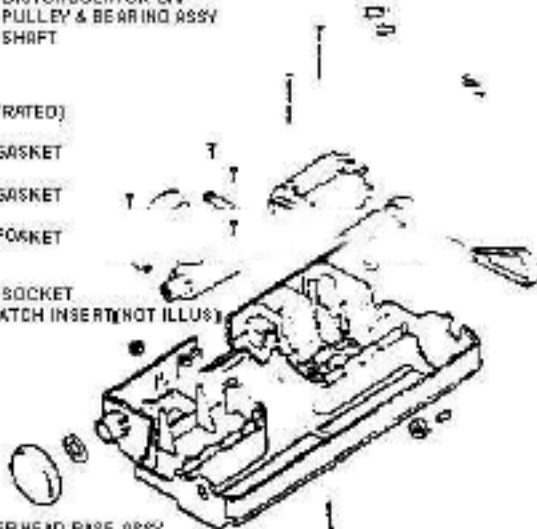

**Disturbulator
Complete**

- 53411-1 DISTURBULATOR COMPLETE
 52988-2 BRISTLE STRIP SET
 13650-1 DISTURBULATOR TUBE
 52995 BEARING & RETAINER ASSY
 26470 DISTURBULATOR CAP
 53158 LOCKNUT
 53167 SHAFT WASHER
 37441 DISTURBULATOR CAP
 52995 PULLEY & BEARING ASSY
 52995 SHAFT

(NOT ILLUSTRATED)

55969 FELT GASKET

55971 FELT GASKET

55970 FOAM POKKET

- 19908-2 HANDLE SOCKET
 55974 LATCH INSERT (NOT ILLUSTRATED)

- 53006-1 POWER HEAD BASE ASSY
 52979 FELT GASKET
 55968 FELT GASKET
 52971 FELT GASKET
 38063 BELT GUARD