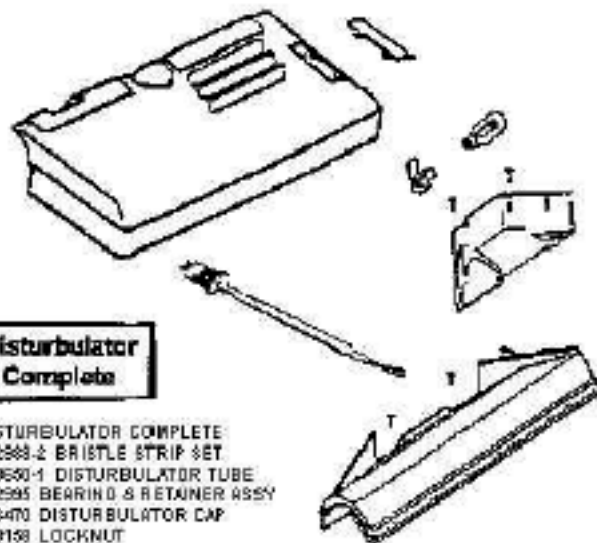

Ref #	Part	Description	Comments	Qty
1	54886-2	LID - BAG COVER		
2	54887	REAR COVER (DARK GREY)		
3	54888-2	CORD REWIND BUTTON		
4	54889-1	SWITCH BUTTON		
5	54890	BAG SUPPORT (ORANGE)		
6	54891	FRONT WHEEL ASSY (DARK GR		
7	54892	BAG SUPPORT SPRING		
8	54893	BAG INDICATOR		
9	54894	SHAFT		
10	54895	REAR WHEEL		
11	54898	SPEED REGULATOR		
12	54914	HOSE 185MM		
13	54939	HOSE 170MM		
14	54944-2	DISPLAY		
15	54973	SPRING		
16	54985	CORD SET		
17	54989	OVERHEATING CUT-OUT		
18	60284	PAPER BAG - STYLE EX		
19	60286	HEPA FILTER - STYLE HF1		
20	60476	FILTER FLAP (DARK GREY)		
21	60541	MOTOR FILTER		
22	60578	SEAL - EXHAUST FILTER		
23	60605	COVER SEALING GASKET .750		
24	60606-1	POWER OUTLET		
25	60607	TOOL COVER FLAP (BLACK)		
26	60608	FLAP SEAL		
27	60632	FLAP PLATE		
28	60633	RUBBER MOTOR HOLDER		
29	60634	SUPPORT SEAL RING		
30	60635	INSULATING WASHER		
31	60636	REAR CATCH LEVER		
32	60637	SPRING CATCH LEVER		
33	60638-1	SLEEVE		
34	60646	CORD REEL W/O CORD		
35	60647	SEALING RING		
36	60648	CORD GUIDE		
37	60650	MOTOR REPLACEMENT KIT		
38	60651	CATCH LEVER (DARK		
39	60652	HANDLE		
40	60653	CUSHION		
	60606	POWER OUTLET		

**Disturbulator
Complete**

- 53411-1 DISTURBULATOR COMPLETE
 52988-2 BRISTLE STRIP SET
 13650-1 DISTURBULATOR TUBE
 52995 BEARING & RETAINER ASSY
 26470 DISTURBULATOR CAP
 53158 LOCKNUT
 53167 SHAFT WASHER
 37441 DISTURBULATOR CAP
 52995 PULLEY & BEARING ASSY
 52995 SHAFT