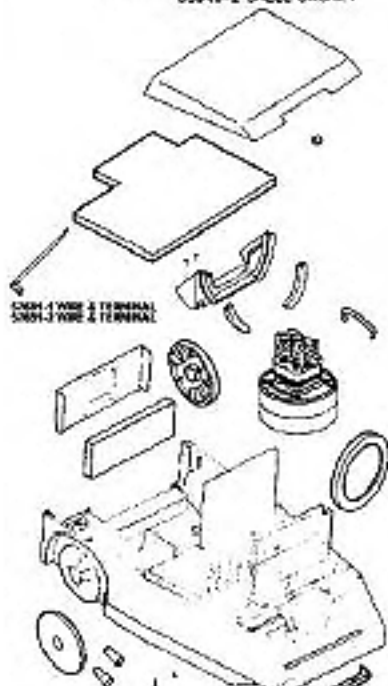

55540-12 LOWER SHELL ASSY.
65919-1 SHELL GASKET
37483 HEAT SHIELD
37403 LATCH PIN