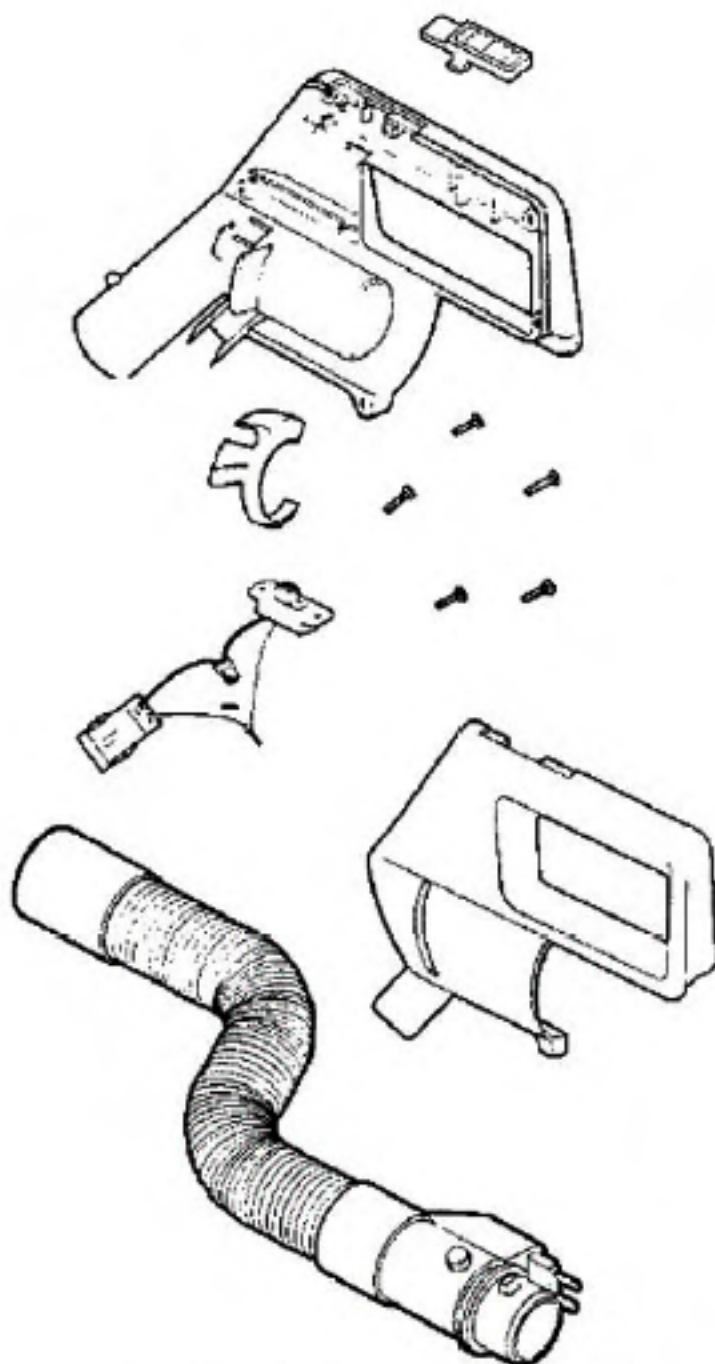

Powerhead - 8281D

5770-1 AIR DUCT COVER ASSY.
5568 FELT GASKET

5622-1 DISTURBULATOR COVER ASS'Y.
55971 FELT GASKET
55970 FOAM STRIP

5404-1 POWERHEAD BASE ASS'Y. (INCLUDES)
54824 WHEEL & SLEEVE ASS'Y. (2)
54486 AXLE (2)
55070 FELT GASKET (2)
55688 FELT GASKET
55971 FELT GASKET

54419-1 COMPLETE DISTURBULATOR ASSEMBLY

Powerhead - 8281D

Ref #	Part	Description	Comments	Qty
1	26470	CAP-DISTURB		
2	37434-6	DEJA BLUE (EASY FLO)		
3	37441	DISTURB CAP		
4	37755-1	CORD & SPRING ASSY		
5	38156	STRAP - MOTOR		
6	38177	SHIELD - MOTOR (NLA)		
7	38259	SKT HEADLAMP (155453)		
8	40009A	LAMP - HEADLIGHT		
9	49899	WASHER - FELT (155316)		
10	52201A	BELT PACKAGE ASSY - STYLE		
11	53158	LOCKNUTS-PKG 10 (49175)		
12	53190-1	BUSHING-PKG 10 (155318)		
13	53214-2	Discontinued, use 60192-1		
14	53238-18	SCREW PKG(PKG 10) 53238-25		
15	53238-8	SCREW PKG (15543)(EW312-8 8Z)		
16	54016-34	POWERHEAD HOOD ASSY - PAC		
17	54341-1	KIT - POWER HEAD BASE ASS		
18	54343-1	PH MOTOR ASSY (155506)		
19	54419-1	DISTURB ASY (155402W)		
20	55968	GASKET - FELT		
21	55969	GASKET-FELT		
22	55970	GASKET - FELT		
23	55971	GASKET - FELT		
24	55979	SPRING STRAP (155428)		
25	55980	STRAP use 55980-1		
26	56180	FELT WASHER (155416)		
27	56232-1	DISTURB COVER AS (01561-1		
28	56489	AXLE (155414)		
29	56824	WHEEL		
30	56830-2	HANDLE SOCKET ASSY (NLA)		
31	57421-1	WIRE & TERMINAL ASY		
32	57710-1	AIR DUCT COVER A (14754- (NLA)		