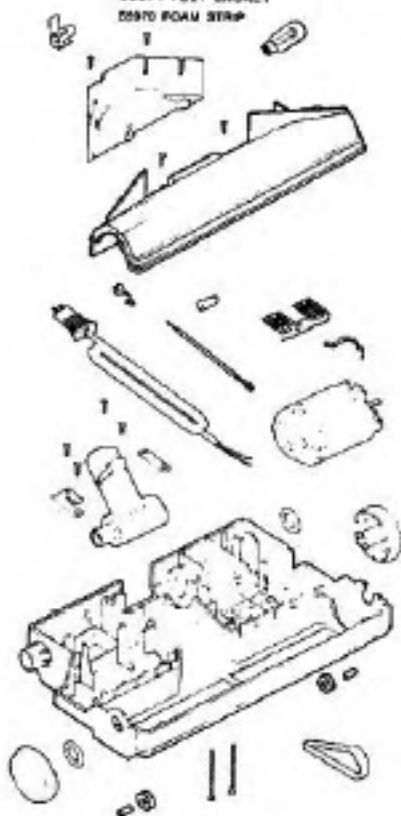

Canister - 8281D

55850-29 TOOL PAK ASSY.
65918-2 B-SHELL GASKET

EACH 1 WIRE & TERMINAL
55951-3 WIRE & TERMINAL

55540-12 LOWER SHELL ASSY.
65919-1 SHELL GASKET
37483 HEAT SHIELD
37403 LATCH PIN

Canister - 8261D

Ref #	Part	Description	Comments	Qty
1	14656-3	CORD REEL ASSY		
2	26440-16	Discontinued, use 26440-25		
3	26442B-8	BUTTON - CORD REEL USE		
4	26443A-8	Discontinued, use 26443A-11		
5	26450-1	GUIDE-CORD		
6	26651-6	CONNECTOR ASY (26651-1)		
7	26663-3	HANDLE - LOWER		
8	26341-2	SWITCH PUSH		
9	37402	EXHAUST FILTER		
10	37403-1	CASTER		
11	37408	SOUND FOAM		
12	37483	HEAT SHIELD		
13	37788	MOTOR FILTER		
14	42797	SPRING - CARPET NOZZLE		
15	52358	PAPER BAG PKG ASSY (STYLE		
16	53141	TIE - CABLE (PURCHASED)		
17	53197-1	SCREWS-PKG 10 (55372-1)		
18	53214-2	Discontinued, use 60192-1		
19	53214-3	WIRE SPLICE 5		
20	53238-11	SCREW PKG (EW312-1018)		
21	53238-22	SCREW PACKAGE		
22	54274-1	TOOL PAK COVER (13890-1)		
23	54292	MOTOR ASSY - CTND		
24	55446	NUT - SWITCH (155437)		
25	55463	GASKET - MOTOR STACK		
26	55919-1	SHELL GASKET use 58853-1		
27	55919-2	SHELL GASKET (NLA)		
28	55940-1	CLIP-FURN GUARD (NLA)		
29	56235-10	EXHAUST COVER (56235- (NLA)		
30	56250	MOTOR CLIP (NLA)		
31	56376	WASHER		
32	57691-1	WIRE & TERMINAL ASSY (NLA)		
33	57691-2	WIRE & TERMINAL ASSY		
	57697	FILTERAIRE C BAGS (NLA)		
35	57720	THERMOSTAT		

Powerhead - 8281D

5770-1 AIR DUCT COVER ASSY.
5568 FELT GASKET

5622-1 DISTURBULATOR COVER ASS'Y.
55971 FELT GASKET
55970 FOAM STRIP

5404-1 POWERHEAD BASE ASS'Y. (INCLUDES)
54824 WHEEL & SLEEVE ASS'Y. (2)
54486 AXLE (2)
55070 FELT GASKET (2)
55688 FELT GASKET
55971 FELT GASKET