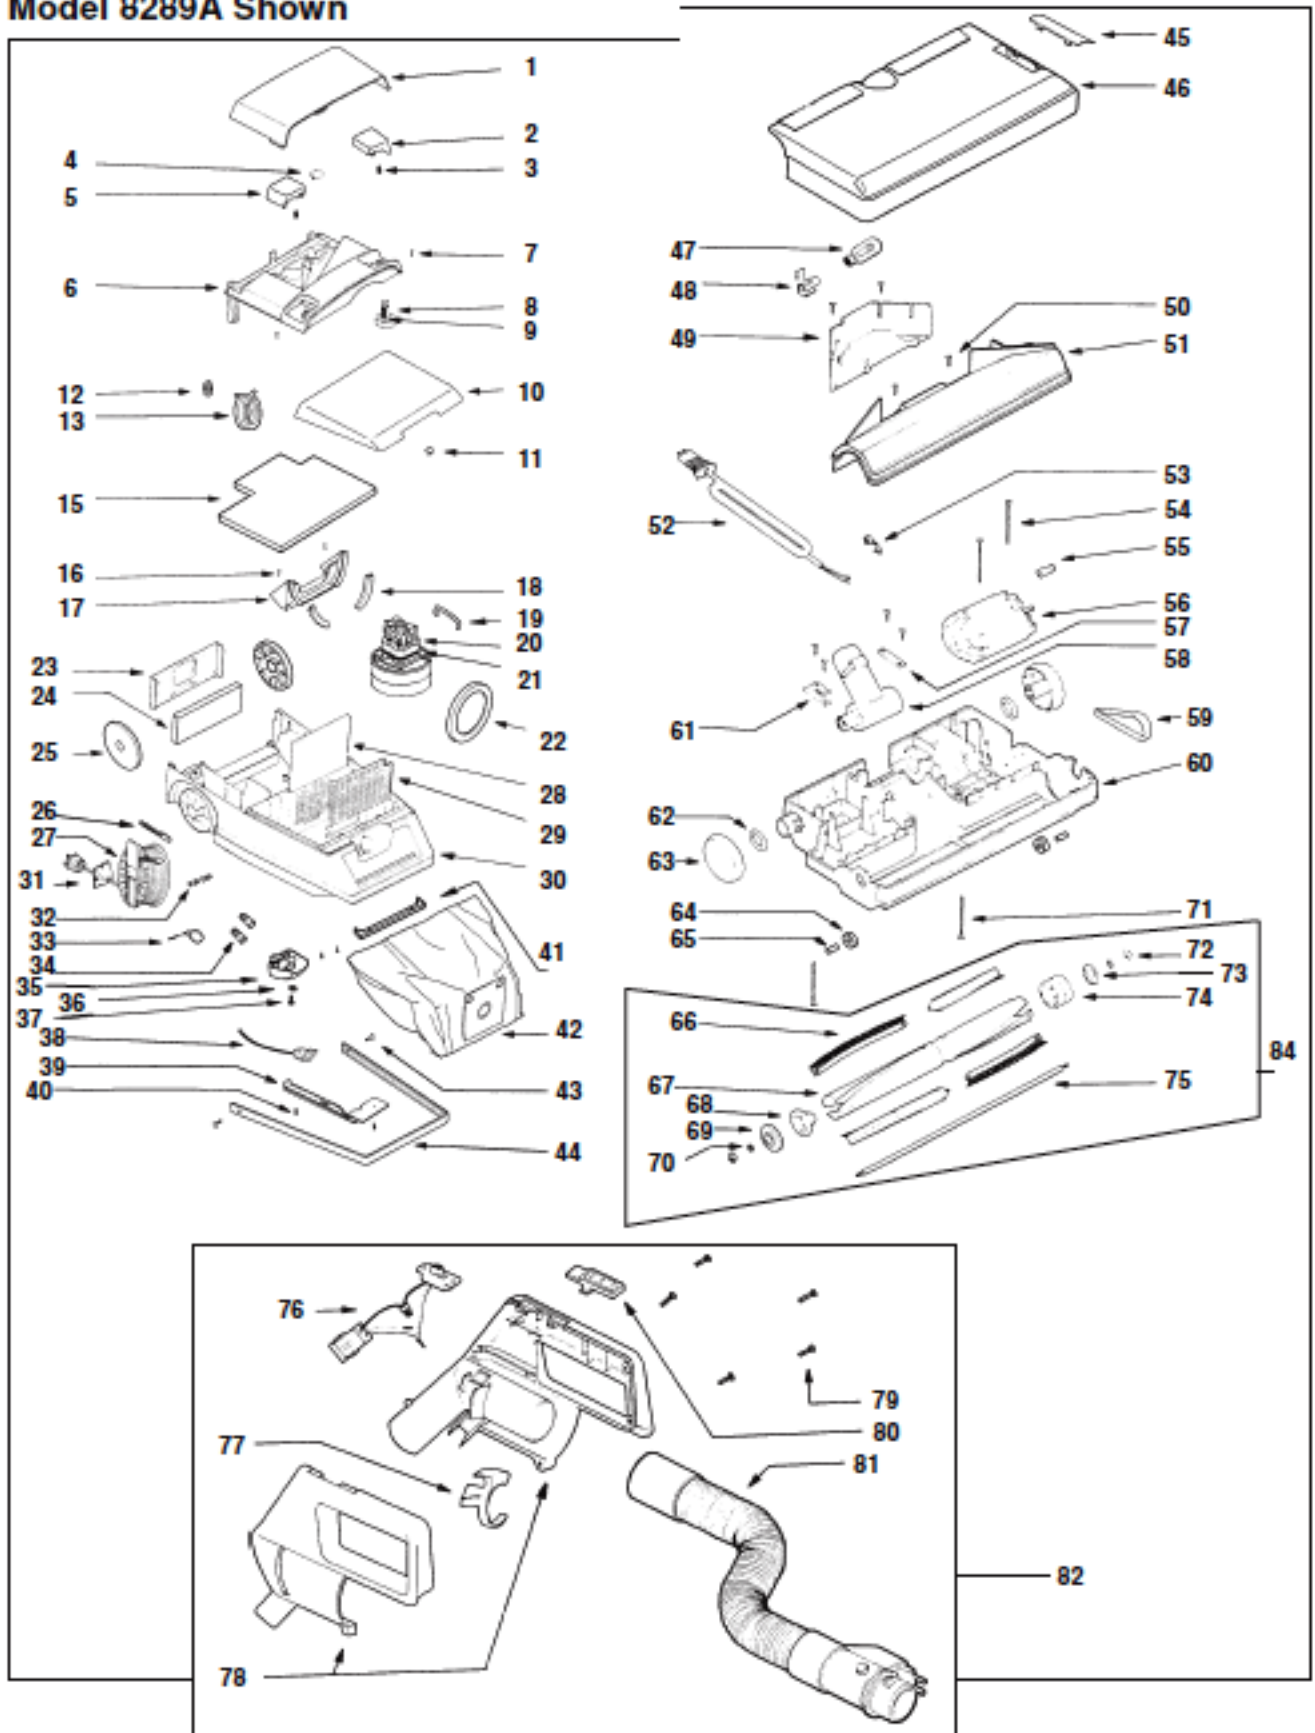

## Original &amp; Replacement

**EUREKA**  
EXPRESS  
Model 8289A Shown

KEY	PART NO.	DESCRIPTION	KEY	PART NO.	DESCRIPTION
1	E-54274-1	Tool Pak Cover	47	FA-3500	Bulb 25 Watt
2	E-26443A-1	Switch Button Java	48	E-38250	Headlight Socket Ass'y
3	E-42797	Spring	49	E-57710-1	Air Duct Cover Ass'y*
4	E-26444-1	Lens		E-55969	*Felt Gasket
5	E-26442A-1	Cord Reel Button Java	50	E-53238-8	Screw
6	E-53850-27	Tool Pak Ass'y*	51	E-56232-1	Disturbulator Cover Ass'y**
	E-55919-2	*Shell Gasket		E-55971	**Felt Gasket
7	E-53197-1	Screw		E-55970	**Foam Strip
8	E-25919-2	Push Switch	52	E-37755-1	Supply Cord, 3 Wire
8	FA-3400	Push Switch	53	E-53190-1	Strain Relief Bushing
9	E-55446	Switch Nut	53	SS-3265	Strain Relief Bushing
10	NLA	Upper Shell Ass'y	54	E-53238-21	Screw
11	NLA	Latch Clip	55	E-53214-2	Wire Nut
12	E-37603-3	Bag Light Ass'y	55	SS-3270	Wire Nut
13	E-57491-1	Light Switch Hose	56	E-53419-2	Motor - Power Head
14	E-56278	Wire (Not Illustrated)	56	ER-6050	Motor - Power Head
15	E-37408	Sound Foam	57	E-55980	Strap
16	E-53238-11	Screw	58	E-56830-2	Handle Socket Ass'y*
17	E-26445	Motor Support		E-55974	*Latch Insert
18	E-55922	Motor Support Gasket	59	E-56831	Belt 2 Pk
19	E-56250	Motor Clip	59	E-55950	Belt
20	E-54292	Motor	58	E-53866-1	Powerhead Base Ass'y**
21	E-55463	Motor Stack Gasket		E-55970	**Felt Gasket
22	E-26441	Motor Mounting Gasket		E-55968	**Felt Gasket
23	E-56235-12	Exhaust Cover Ass'y		E-55971	**Felt Gasket
24	E-37402	Exhaust Filter	61	E-55979	Spring Strap
25	E-26440-14	Rear Wheel	62	E-56180	Felt Washer
26	E-57580	Thermostat	63	E-37434-4	Rear Wheel
27	NLA	Cord Reel Ass'y	64	E-56824	Wheel & Sleeve Ass'y
28	E-37788	Motor Filter	65	E-56489	Axle
29	E-26789	Filter Holder	66	E-52988-2	Bristle Strip Set VGIII
30	E-53540-7	Lower Shell Ass'y*	67	E-13650	Disturbulator Tube
31	E-26450-1	Cord Gland	68	E-52995	Bearing & Retainer Ass'y
32	E-53214-1	Wire Nut	69	E-53243	Disturbulator Cap
32	SS-3270	Wire Nut	70	E-53167	Shaft Washer
33	E-53141	Tie Fastener	71	E-53238-18	Screw
34	E-53214-4	Wire Nut	72	E-53158	Locknut
34	SS-3270	Wire Nut	73	E-53242	Disturbulator Cap
35	E-37403-1	Caster	74	E-52995	Pulley & Bearing Ass'y*
36	E-26376	Washer	75	E-52995	*Shaft
37	E-53238-8	Screw	76	E-37774-1	Switch & Connector Ass'y
38	E-26651-4	Connector Ass'y	77	E-37789-9	Bleeder Cover
39	E-4110-4	Bottom Cover	78	E-54009-5	Hose Handle Set
40	E-53247-1	Screw	79	E-53257-1	Screw
41	E-26663-4	Lower Handle	80	E-38124-9	Switch Cover
42	E-52358	Disp. Paper Bag Style V 3 Pk	81	E-53543-1	Hose & Coupling Ass'y
42	ER-1422	Disp. Paper Bag Style V 3 Pk	82	E-53499-8	Hose Ass'y Complete
43	E-55940-1	Furniture Guard Clip		E-52995	Disturbulator Repair Kit
44	E-26447-9	Furniture Guard	84	E-26590-2	Brushroll Ass'y VGIII
45	E-26469-1	Belt Window			
46	E-54016-21	Powerhead Hood Ass'y			
47	E-40009A	Bulb 25 Watt			