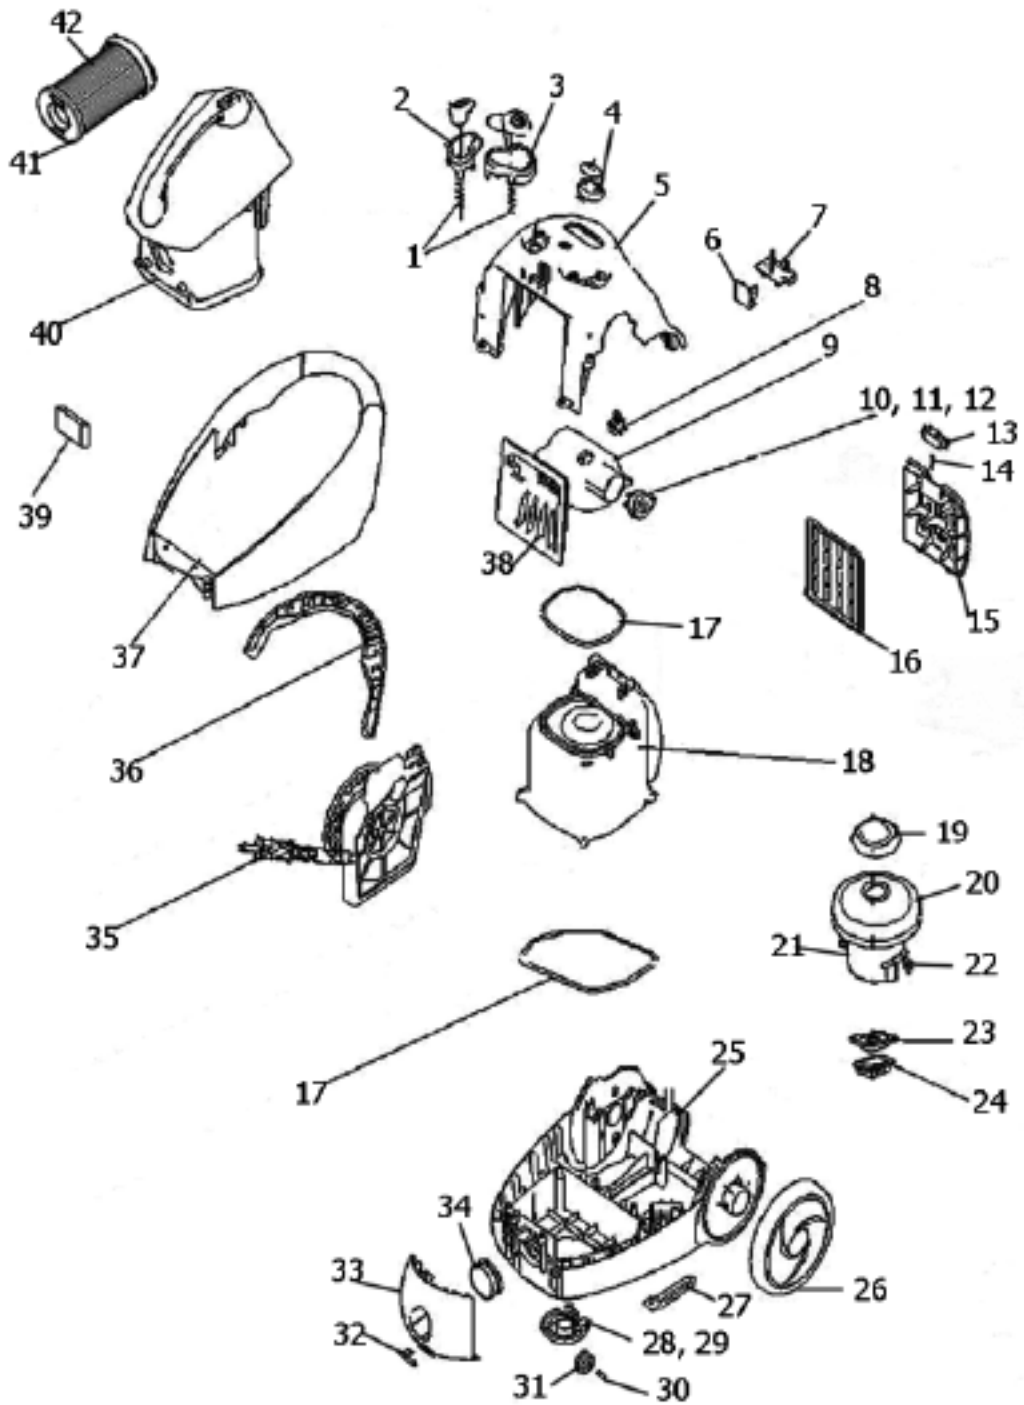

Canister - 955A

Canister - 955A

Ref#	Part	Description	Comments	Qty
1	63157-10	SPRING PACKAGE		
2	B2480820606R	BUTTON-CRD WNDR W/DECOR P		
3	B2480830606R	BUTTON-ON/OFF SWTCH W/DCR		
4	B2480790609R	BUTTON - SLIDE W/DECOR PL		
5	Q2484190529	REAR COVER		
6				
7	D9248002001R	SPEED CONTROL PCB		
8	D3007000004R	SWITCH		
9	Q2483330529	AIR FLOW CHANNEL		
10	Q2480230H01	SAFETY VALVE PEDESTAL		
11	X4073150001R	SAFETY VALVE PLUG		
12	Q2480190H08R	SAFETY VALVE CAP		
13	Q248121A613	EXHAUST GRILL (LOCKER)		
14	63157-11	SPRING PACKAGE		
15	Q248119P613	EXHAUST GRILL		
16	68959	FILTER PACKAGE - EUREKA H		
17	X2480440002R	SEAL - MOTOR HOUSING		
18	Q2482911529	MOTOR HOUSING		
19	X4070340003R	MOTOR SEAL		
20	X2480570002R	SEAL RING - AIR FLOW CHAN		
21	61579-6	MOTOR ASSEMBLY CARTONED		
22	D4042302012R	THERMOSTAT & TERMINAL ASS		
23	Q1362690B53R	REAR MOTOR SUSPENSION BRA		
24	X1560390001R	MOTOR SUSPENSION		
25	Q248438P529	BASE (BODY)		
26	A2480040076R	REAR WHEEL ASSY		
27	Q248E72A529	HOOK PLATE		
28	Q0167530529	COVER (SMALL WHEEL)		
29	Q0057511529	BODY (SMALL WHEEL)		
30	J1910000006R	AXIS		
31	A0050030073R	SMALL WHEEL		
32	Q0569170529	SOCKET (POWERHEAD)		
33	Q2487300529	INSERT		
34	Q2487180H08R	SEAL RING (INSERT)		
35	A2480050025R	CORD REEL ASSY		
36	A2483640004R	HANDLE (OVERMOLD)		
37	A2483800004R	MIDDLE BODY (OVERMOLD)		
38	G2480020002	SPONGE FILTER		
41	E-68950	FILTER PKG-EUREKA DCF24		
42	Q2483930H01R	CARTRIDGE HEPA MESH		