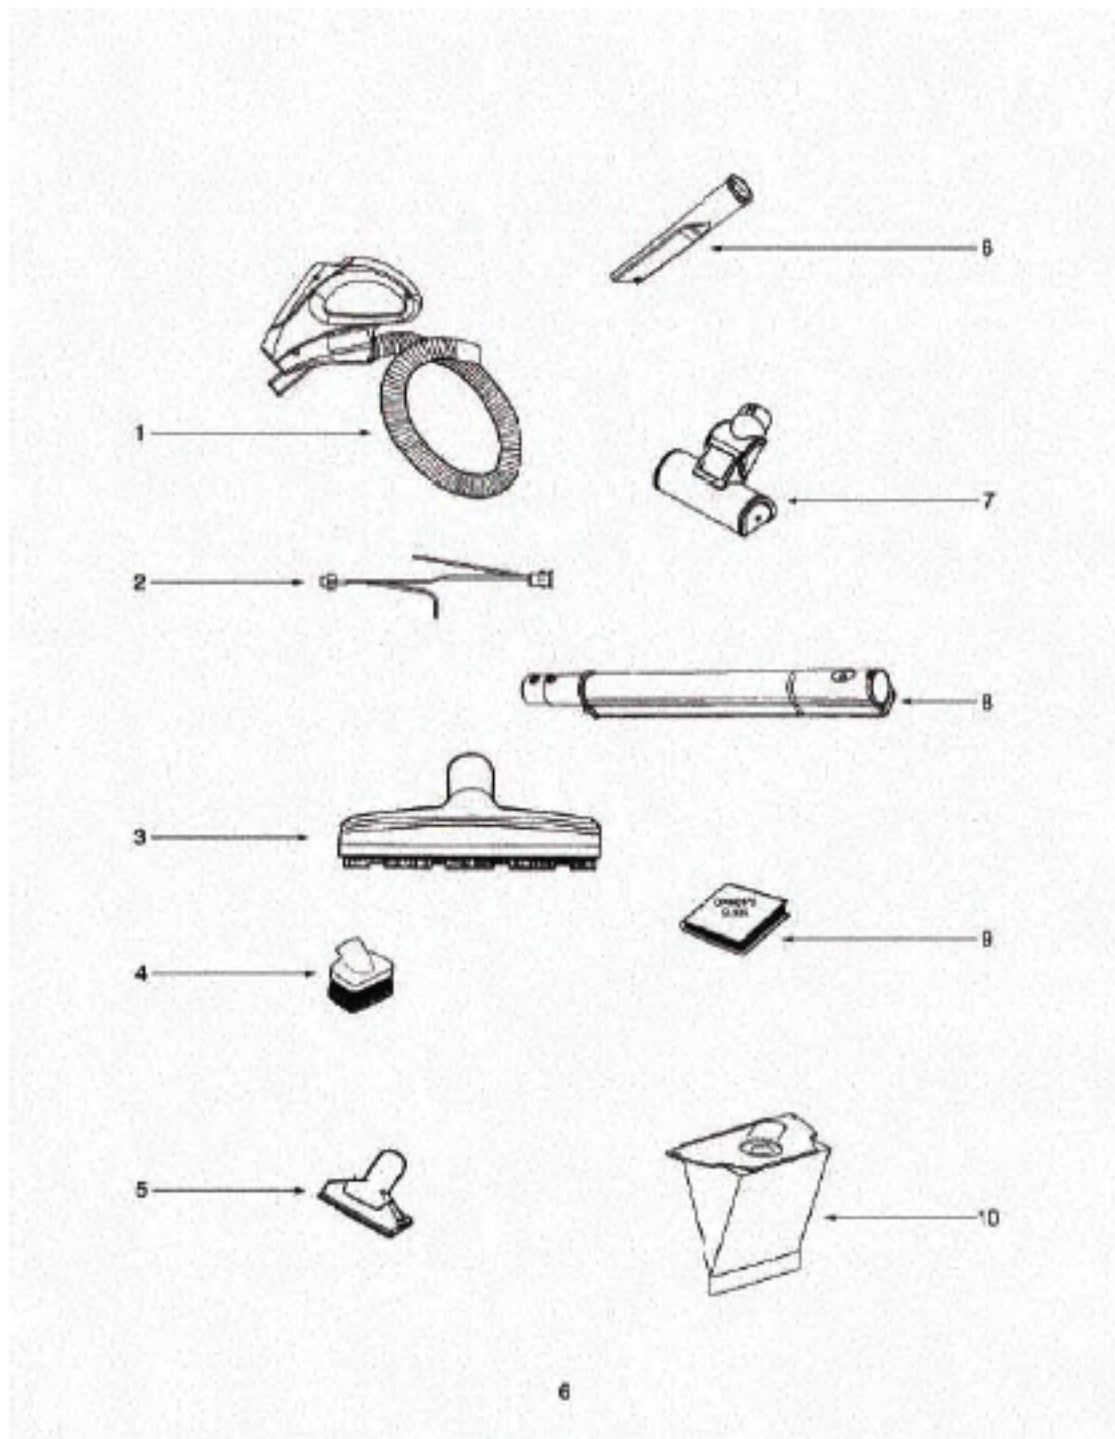

Ref #	Part	Description	Comments	Qty
1	61977-8	POWERHEAD HOSE ASSEMBLY -		
2		Not on this Model		
3	F111470002R	HARD FLOOR NOZZLE		
4	A0791550003	DUSTING BRUSH		
5	F0980800010	UPHOLSTERY NOZZLE		
6	88560250529	CREVICE TOOL		
7	28612A-7	TURBO NOZZLE ASSY		
8	F044D400001R	ELECTRIC TELESCOPIC TUBE		
9	81838	OWNERS GUIDE		
10		Not on this Model		
	92328730529R	ADAPTER