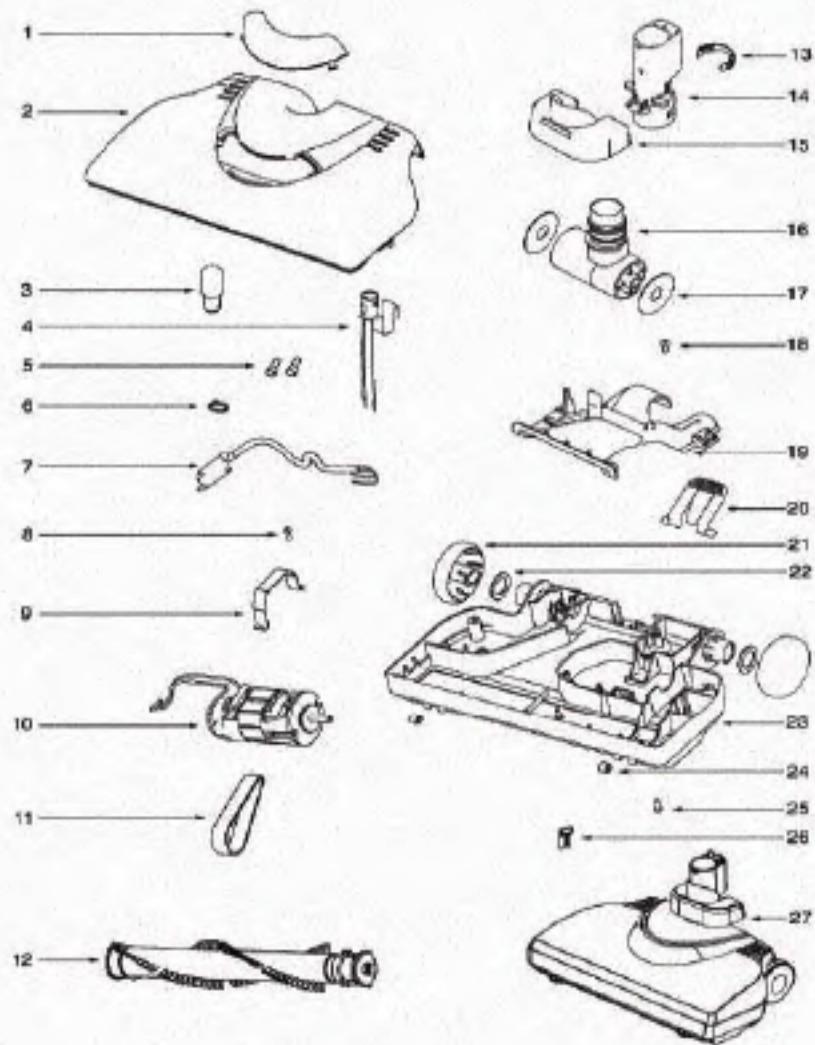

Canister - 955A

Canister - 955A

Ref#	Part	Description	Comments	Qty
1	63157-10	SPRING PACKAGE		
2	B2480820606R	BUTTON-CRD WNDR W/DECOR P		
3	B2480830606R	BUTTON-ON/OFF SWTCH W/DCR		
4	B2480790609R	BUTTON - SLIDE W/DECOR PL		
5	Q2484190529	REAR COVER		
6				
7	D9248002001R	SPEED CONTROL PCB		
8	D3007000004R	SWITCH		
9	Q2483330529	AIR FLOW CHANNEL		
10	Q2480230H01	SAFETY VALVE PEDESTAL		
11	X4073150001R	SAFETY VALVE PLUG		
12	Q2480190H08R	SAFETY VALVE CAP		
13	Q248121A613	EXHAUST GRILL (LOCKER)		
14	63157-11	SPRING PACKAGE		
15	Q248119P613	EXHAUST GRILL		
16	68959	FILTER PACKAGE - EUREKA H		
17	X2480440002R	SEAL - MOTOR HOUSING		
18	Q2482911529	MOTOR HOUSING		
19	X4070340003R	MOTOR SEAL		
20	X2480570002R	SEAL RING - AIR FLOW CHAN		
21	61579-6	MOTOR ASSEMBLY CARTONED		
22	D4042302012R	THERMOSTAT & TERMINAL ASS		
23	Q1362690B53R	REAR MOTOR SUSPENSION BRA		
24	X1560390001R	MOTOR SUSPENSION		
25	Q248438P529	BASE (BODY)		
26	A2480040076R	REAR WHEEL ASSY		
27	Q248E72A529	HOOK PLATE		
28	Q0167530529	COVER (SMALL WHEEL)		
29	Q0057511529	BODY (SMALL WHEEL)		
30	J1910000006R	AXIS		
31	A0050030073R	SMALL WHEEL		
32	Q0569170529	SOCKET (POWERHEAD)		
33	Q2487300529	INSERT		
34	Q2487180H08R	SEAL RING (INSERT)		
35	A2480050025R	CORD REEL ASSY		
36	A2483640004R	HANDLE (OVERMOLD)		
37	A2483800004R	MIDDLE BODY (OVERMOLD)		
38	G2480020002	SPONGE FILTER		
41	E-68950	FILTER PKG-EUREKA DCF24		
42	Q2483930H01R	CARTRIDGE HEPA MESH		