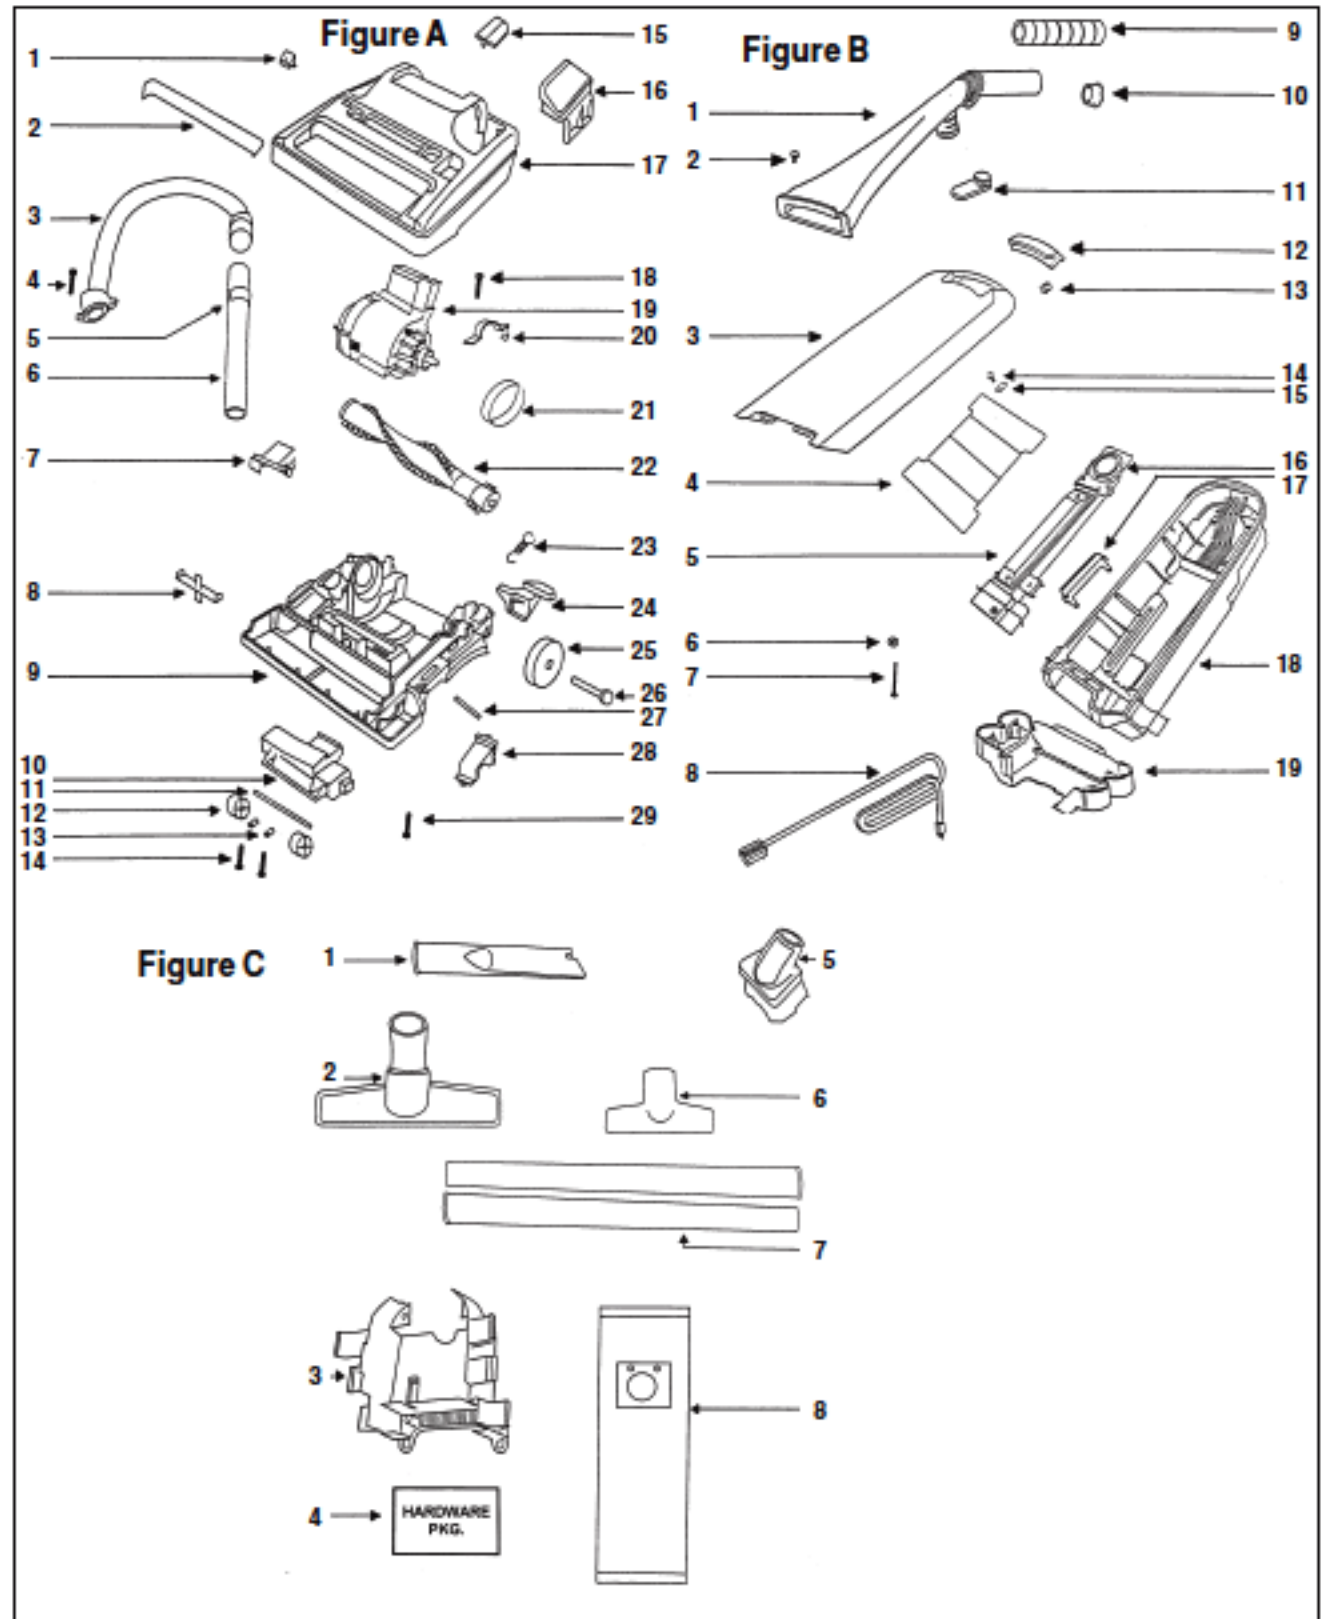

EUREKA Original & Replacement

WORLDVAC UPRIGHT
Model 9875 A/AT Shown

Original & Replacement

EUREKAWORLDVAC UPRIGHT
Model 9875 A/AT Shown

Figure A

KEY	PART NO.	DESCRIPTION
1	E-38241-1	Knob
2	E-14731-1	Lens
3	E-54524-1	Hose Assembly
4	E-53238-8	Screw
5	E-38381-1	Bleeder Ring
6	E-14990-2	Wand
7	E-54821	Diverter Assembly W/Fan Cover
	ER-7340	Diverter Valve Ass'y With Spring Only
8	E-38240-1	Slide
9	E-54573-2	Base Assembly
	E-38063	Belt Guard (Not Illustrated)
	E-57892-1	Gasket (Not Illustrated)
10	E-57762-1	Carriage Assembly
11	E-57567-1	Axle
12	E-38238-1	Front Wheel
13	E-54417-1	Carriage Clip
14	E-53238-10	Screw
15	E-27249-1	Belt Window
16	E-27251-2	Switch Pedal
17	E-54571-2	Hood & Graphics Assembly
	E-27418	Nameplate (Not Illustrated)
18	E-53238-29	Screw
19	E-54379-40	Motor Assembly (Includes)
	E-57568	Headlight (Not Illustrated)
20	E-38243-1	Motor Clamp
21	E-38441	Belt
21	ER-1035	Belt
22	E-54325-1	Brushroll Ass'y
	E-54359	Felt Washer (Not Illustrated)
	E-27209	End Cap 2 Used (Not Illustrated)
23	E-53078-2	Spring
24	E-27202-1	Handle Release
25	E-27201-2	Rear Wheel
26	E-38242	Rear Axle
27	E-38411	Light Pipe
28	E-54376-1	Belt Cap Assembly
29	E-53238-10	Screw

Figure B

KEY	PART NO.	DESCRIPTION
1	E-54703-4	Upper Handle Assembly
2	E-53238-38	Screw
3	E-54807-1	Cover & Graphics
4	E-14902	Bag Support
5	E-54592-1	Dirt Tube & Muffler
6	E-58378	Washer
7	E-53238-28	Screw
8	E-27535-1	Cord 35' 17/2
8	ER-3035	Cord, 35' 17/2
9	E-27308-1	Handle Grip
10	E-38873-6	Handle Cap
11	E-37115-4	Cord Release Hook
12	E-27303-1	Latch
13	E-57877	Latch Spring
14	E-53238-24	Screw
15	E-54417-1	Carriage Clip
16	E-57787	Dirt Tube Gasket
17	E-14872-1	Hose Support
18	E-02055-1	Rear Housing
19	E-54874-1	Bottom Housing & Graphics