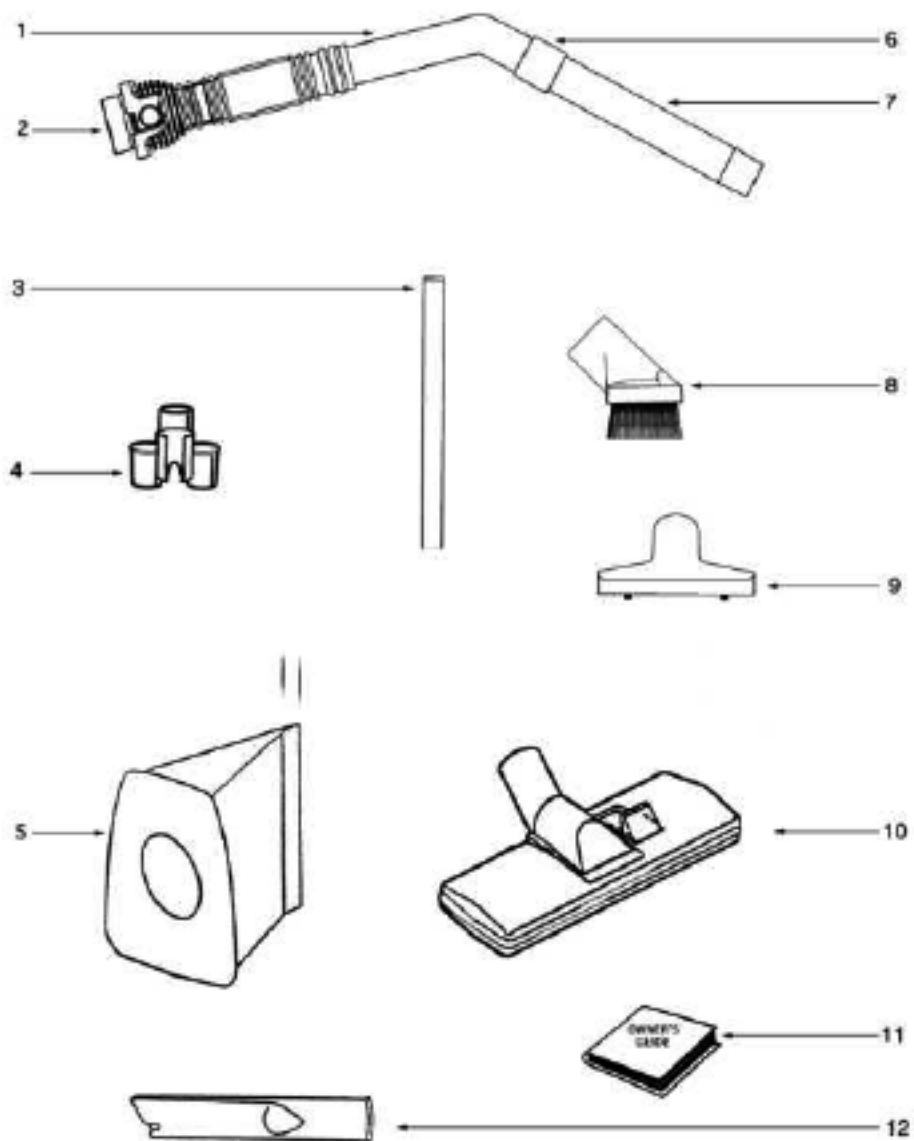

Ref #	Part	Description	Comments	Qty
1	60487-26	HOUSING ASSEMBLY - PACKAG		
2	59046-1	GASKET - FRONT COVER		
3	38956-1SV	FRONT COVER ASSEMBLY		
4	38805-1	CASTER ASSEMBLY		
5	37409-1	WHEEL - CASTER		
6	280088-1	REAR HOUSING ASSEMBLY		
7	15409A-119N	WHEEL - REAR		
8	27964-119N	EXTENSION TUBE		
9	38333	FILTER		

Ref #	Part	Description	Comments	Qty
1	28032	GASKET - MOTOR MOUNTING		
2	60445-1	MOTOR ASSEMBLY - CARTONED		
3	60610	SCREW PKG		
4	27985	BUSHING - MOTOR		
5	15376-5	SWITCH ASSEMBLY		
6	39028	SHIELD - WIRE		
7	59717	THERMOSTAT & TERMINAL ASS		
8	59718	SUPPLY CORD & TERMINAL AS		