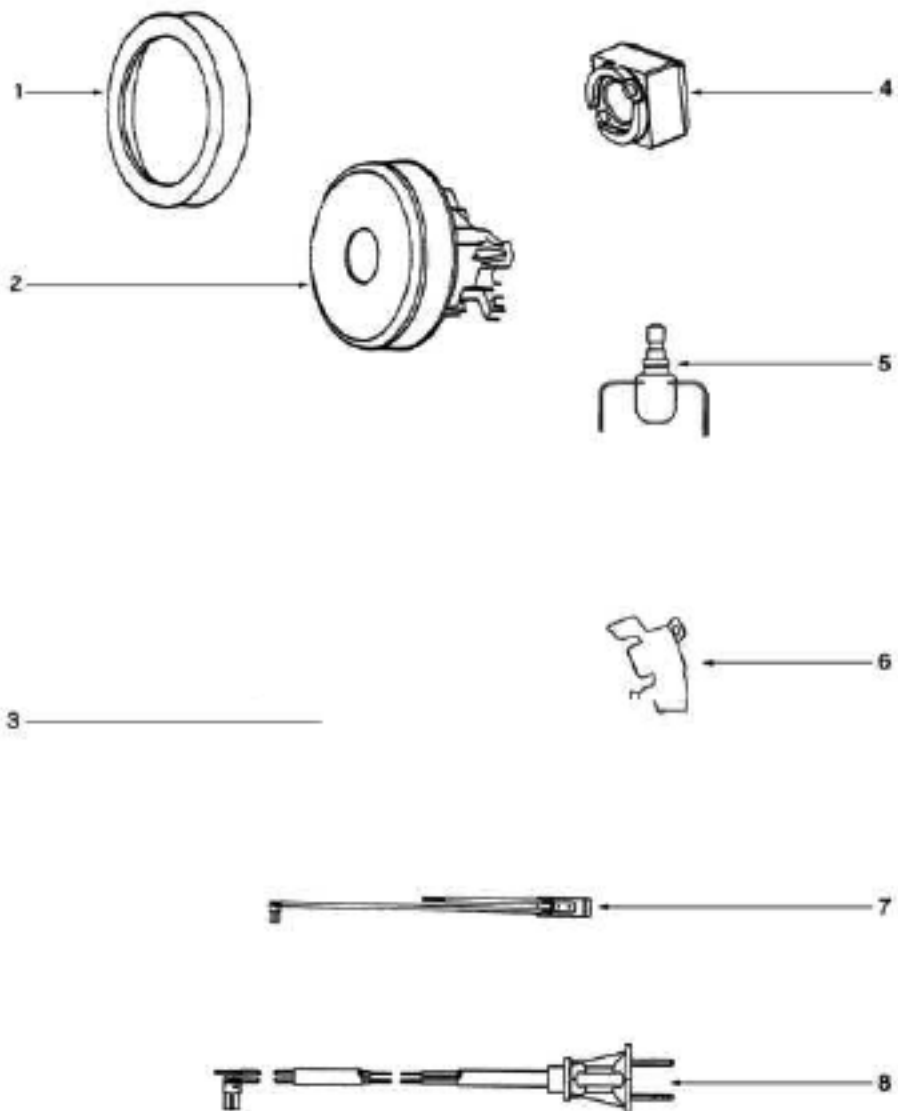

Ref #	Part	Description	Comments	Qty
1	60487-26	HOUSING ASSEMBLY - PACKAG		
2	59046-1	GASKET - FRONT COVER		
3	38956-1SV	FRONT COVER ASSEMBLY		
4	38805-1	CASTER ASSEMBLY		
5	37409-1	WHEEL - CASTER		
6	280088-1	REAR HOUSING ASSEMBLY		
7	15409A-119N	WHEEL - REAR		
8	27964-119N	EXTENSION TUBE		
9	38333	FILTER		

Ref #	Part	Description	Comments	Qty
1	28032	GASKET - MOTOR MOUNTING		
2	60445-1	MOTOR ASSEMBLY - CARTONED		
3	60610	SCREW PKG		
4	27985	BUSHING - MOTOR		
5	15376-5	SWITCH ASSEMBLY		
6	39028	SHIELD - WIRE		
7	59717	THERMOSTAT & TERMINAL ASS		
8	59718	SUPPLY CORD & TERMINAL AS		