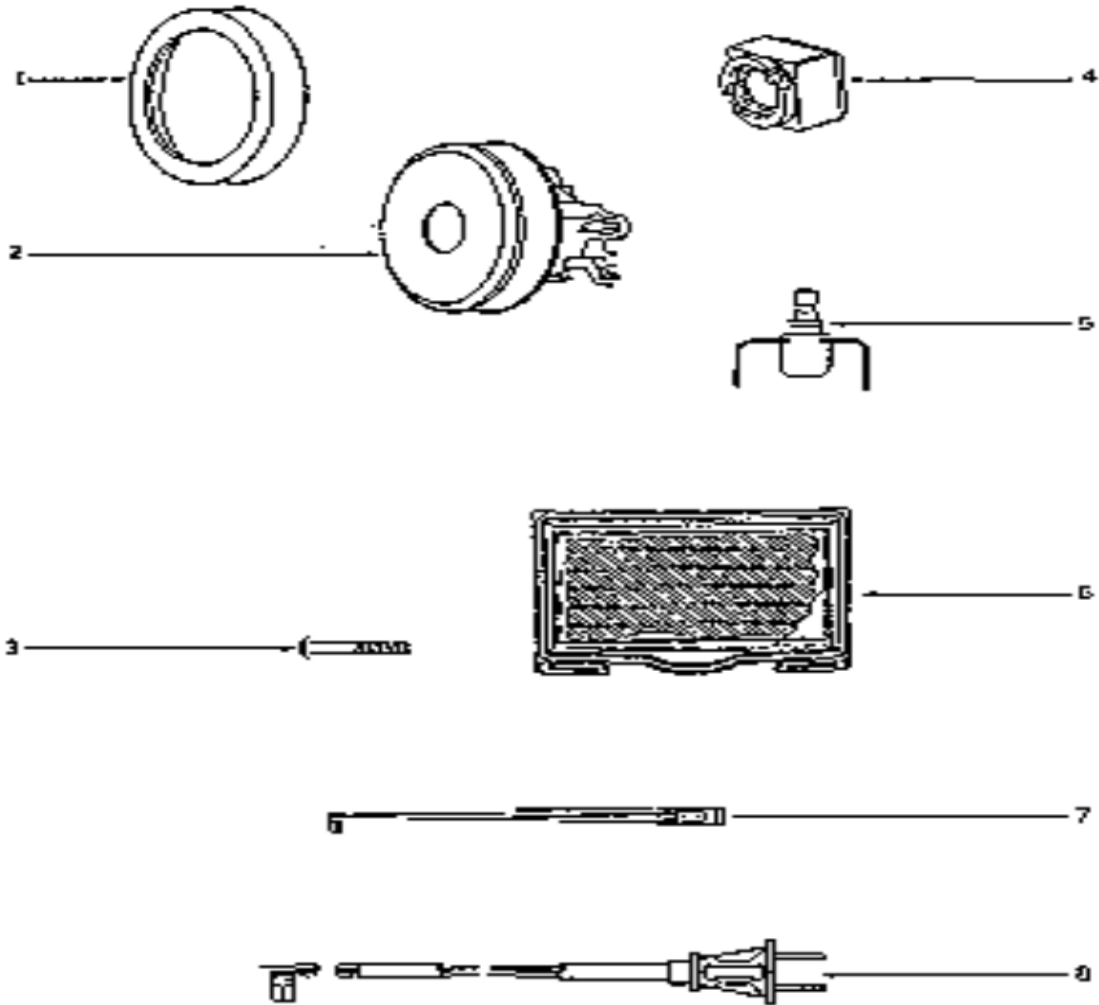

MOTOR - S3686A

Ref #	Part	Description	Comments	Qty
1	28050	This part is obsolete and there is no substitute available.		
2	28261	GASKET MOTOR MOUNTING		
3	28304A-2	SWITCH ASSY.		
4	39408-2	THERMOSTAT & TERMINAL ASS		
5	39409-3	CORD & TERMINAL ASSEMBLY		
6	60610	SCREW PKG		
7	60666	MM HEPA FILTER PAK		
8	60865-3	HEPA MOTOR ASSY - CARTONE		
	60165-1	RETAINING RING PKG