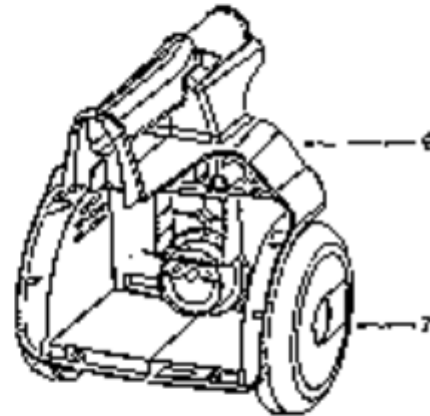

# SANITAIRE S3686A Owner's Manual

[Shop genuine replacement parts for SANITAIRE S3686A](#)

[Find Your SANITAIRE Vacuum Cleaner Parts - Select From 77 Models](#)

----- Manual continues below -----

1. 60487-25 HOUSING ASSY  
38805-1 CASTER ASSY  
37409-1 WHEEL & HUB ASSY

4. 38805-1 CASTER ASSY  
37409-1 WHEEL & HUB ASSY

6. 28008B-2 REAR HOUSING ASSY  
15409A-119N REAR WHEEL

3. 38956-1SV FRONT COVER ASSY  
59046-1 FRONT COVER GASKET

Ref #	Part	Description	Comments	Qty
1	15409A-119N	WHEEL - REAR (15409-119N)		
2	27964-119N	EXTENSION TUBE		
3	28008B-2	REAR HOUSING ASSEMBLY		
4	37409-1	WHEEL-CASTER		
5	38333	FILTER		
6	38805-1	CASTOR ASSY.		
7	38956-1SV	Front Cover Assembly		
8	59046-1	GASKET FRONT COVER		
9	60487-25	HOUSING ASSEMBLY - PACKAG		