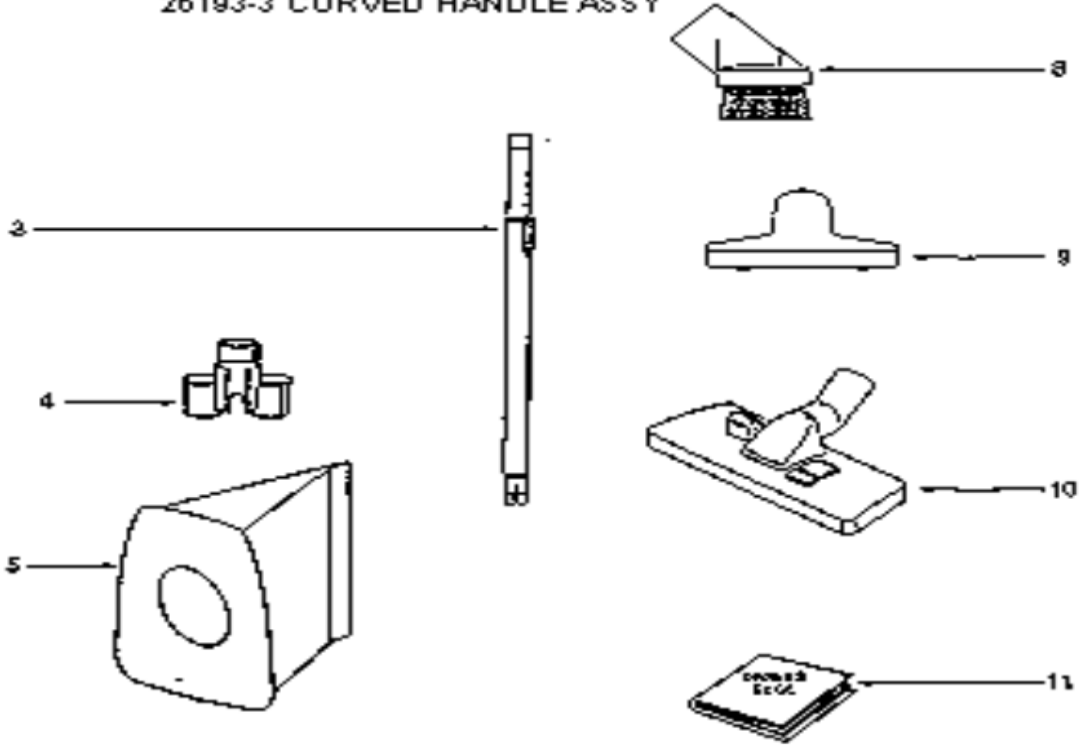

ACCESSORIES - S3686A

- 1. 60289-1 HOSE ASSY COMPLETE
- 15355-119N HOSE COUPLING
- 37653-3 BLEEDER
- 26193-3 CURVED HANDLE ASSY

Ref #	Part	Description	Comments	Qty
1	15355-119N	COUPLING		
2	26193-3	CURVED WAND /MIG (26206-1		
3	37653-3	BLEEDER		
4	38284-3	UPHOLSTERY NOZZL (54782		
5	38702-2	COMB.FLOOR & WALL BRUSH		
6	54910	CLIP & TOOL - SMALL C (pkg.)		
7	60289-1	HOSE ASSY 3600'S (61118-1		
8	60290-1	DUSTING BRUSH same as (53359-5		
9	60296	PAPER BAG PKG ASSY 3MM FA		
10	39514A	TELESCOPIC WAND ASSY.		
11	71373A	OWNER'S GUIDE		