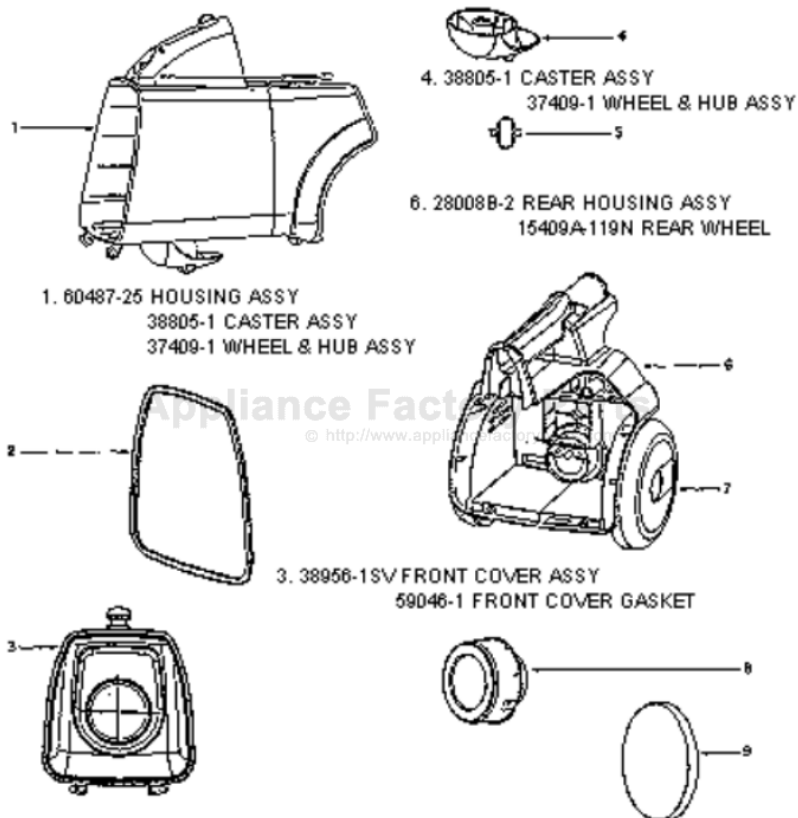

# SANITAIRE S3686A Owner's Manual

[Shop genuine replacement parts for SANITAIRE S3686A](#)

[Find Your SANITAIRE Vacuum Cleaner Parts - Select From 77 Models](#)

----- Manual continues below -----

1. 60487-25 HOUSING ASSY  
38805-1 CASTER ASSY  
37409-1 WHEEL & HUB ASSY

4. 38805-1 CASTER ASSY  
37409-1 WHEEL & HUB ASSY

6. 28008B-2 REAR HOUSING ASSY  
15409A-119N REAR WHEEL

3. 38956-1SV FRONT COVER ASSY  
59046-1 FRONT COVER GASKET

Ref #	Part	Description	Comments	Qty
1	15409A-119N	WHEEL - REAR (15409-119N)		
2	27964-119N	EXTENSION TUBE		
3	28008B-2	REAR HOUSING ASSEMBLY		
4	37409-1	WHEEL-CASTER		
5	38333	FILTER		
6	38805-1	CASTOR ASSY.		
7	38956-1SV	Front Cover Assembly		
8	59046-1	GASKET FRONT COVER		
9	60487-25	HOUSING ASSEMBLY - PACKAG		