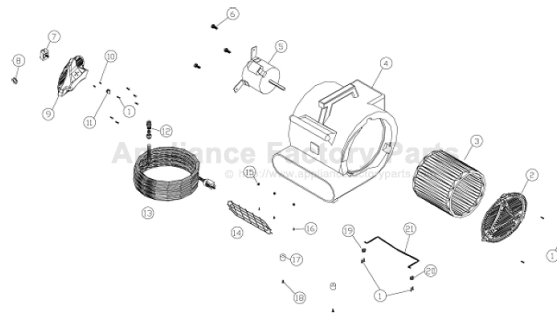

# SANITAIRE SC6052A Owner's Manual

[Shop genuine replacement parts for SANITAIRE  
SC6052A](#)

[Find Your SANITAIRE Vacuum Cleaner Parts - Select From 77 Models](#)

----- Manual continues below -----

Parts - SC6052A

## Parts - SC6052A

Ref #	Part	Description	Comments	Qty
3	PD5	SQUIRREL CAGE W/LOCK NUT		
7	X8897	SWITCH		
9	X8875	SWITCH HOUSING		
11	PD1K	SWITCH KNOB		
13	X8926	POWER CORD		
14	X8870	DISCHARGE GRILL		
15	X8256	NUT 8-32 LOCK W/NYLON INS		
16	X8278	SCREW 8-32 X 3/4 PHIL PAN		
2	S0033P	GRILL AIR INTAKE		
17	PD3B+			
5	X8881	MOTOR ASSY		
	X8990	HANDLE & WHEEL ASSY		