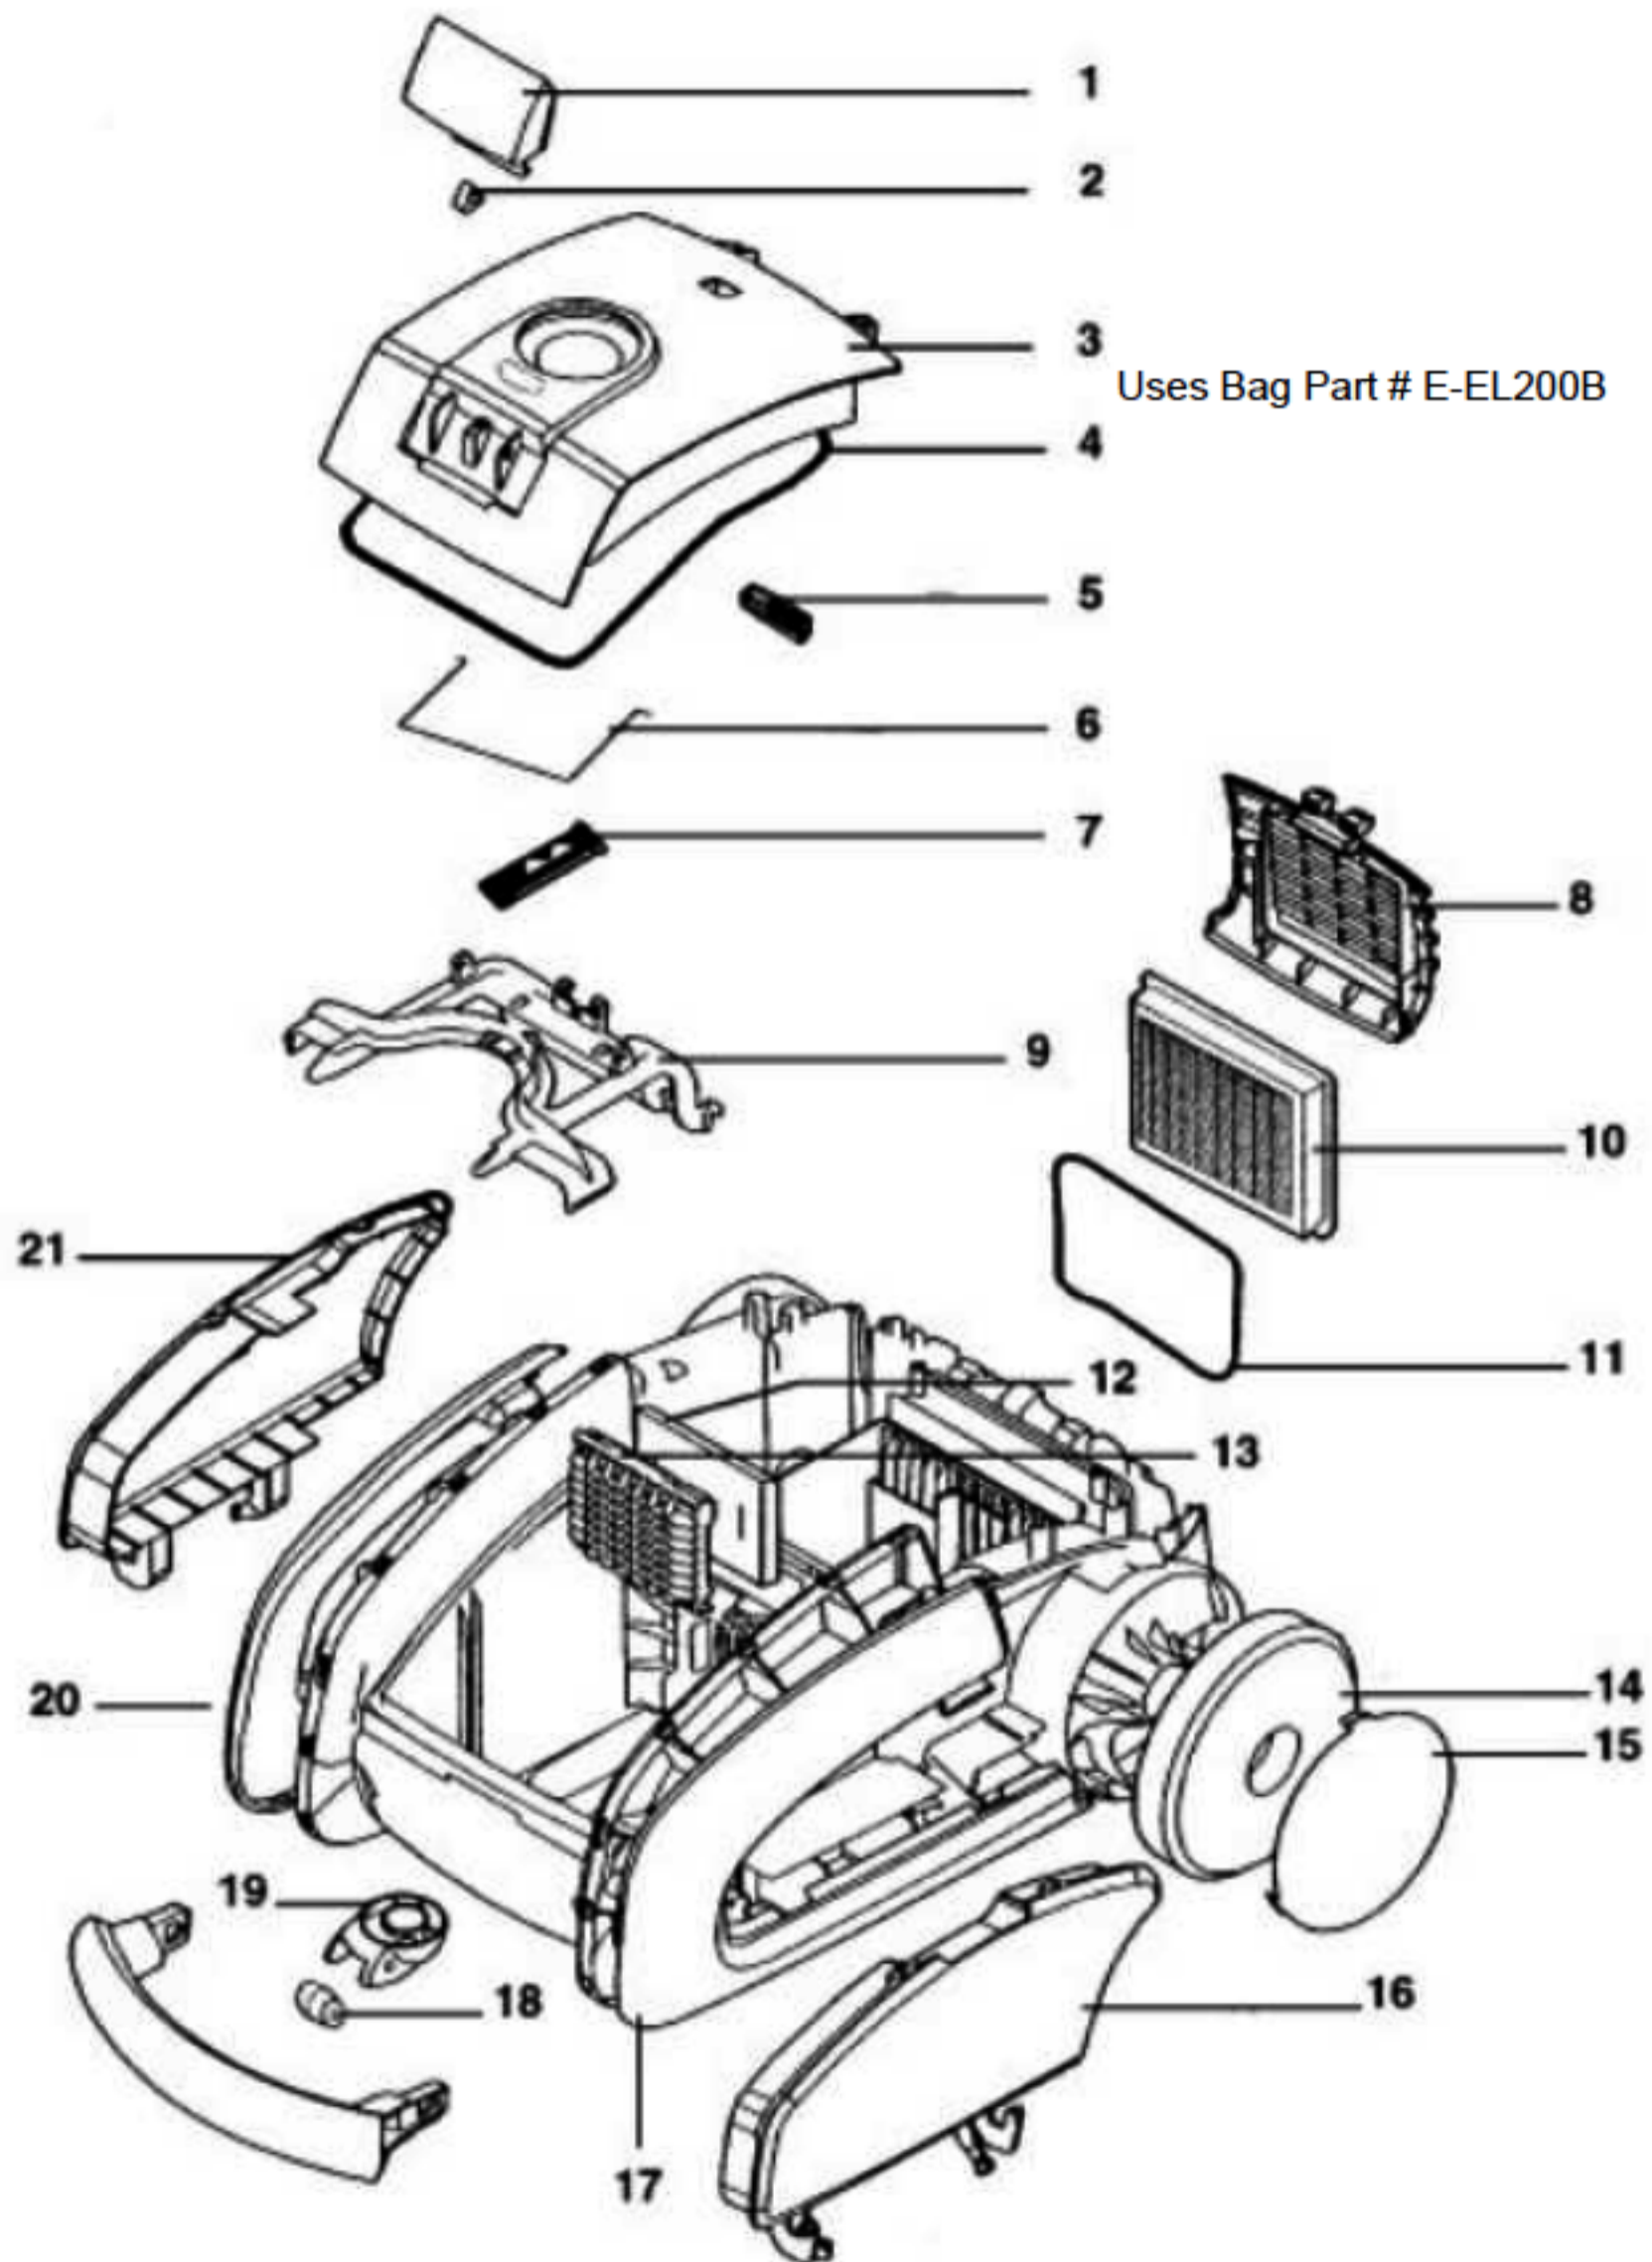

May show more parts than really exists

Ref #	Part	Description	Comments	Qty
1	39805-355N			
2	6681008-10			
3	39803-2			
4	1096847-01			
5	39807	BAG CHANGE INDICATOR		
6	1096522-01			
7	39808-380N			
8	73767-119N			
9	39838-380N			
10	SP012	SYSTEM-PRO HEPA FILTER		
11	1130289-01	SEAL		
12	39811			
13	39810-380N			
14	39826-355N	REAR WHEEL - OVERMOLD		
15	73766-119N			
16	39906-2			
17	39797-355N			
18	39828-380N			
19	39827-355N	FRONT WHEEL HOLDER		
20	39798-355N			
21	39907-2			

73992 Thermostat & Terminal Assy - Not Illustrated

Ref #	Part	Description	Comments	Qty
1	39822-355N			
2	39824-355N			
3	39820-2			
4	2190494-08			
5	1096837-06			
6	39825			
7	1096471-00			
8	2196205-01			
9	2191082-01			
10	1096954-01			
11	1096831-02			
12	39848			
13	1096947-01			
14	39812-355N			
15	74474			
16	6698086-36			
17	39823-355N			