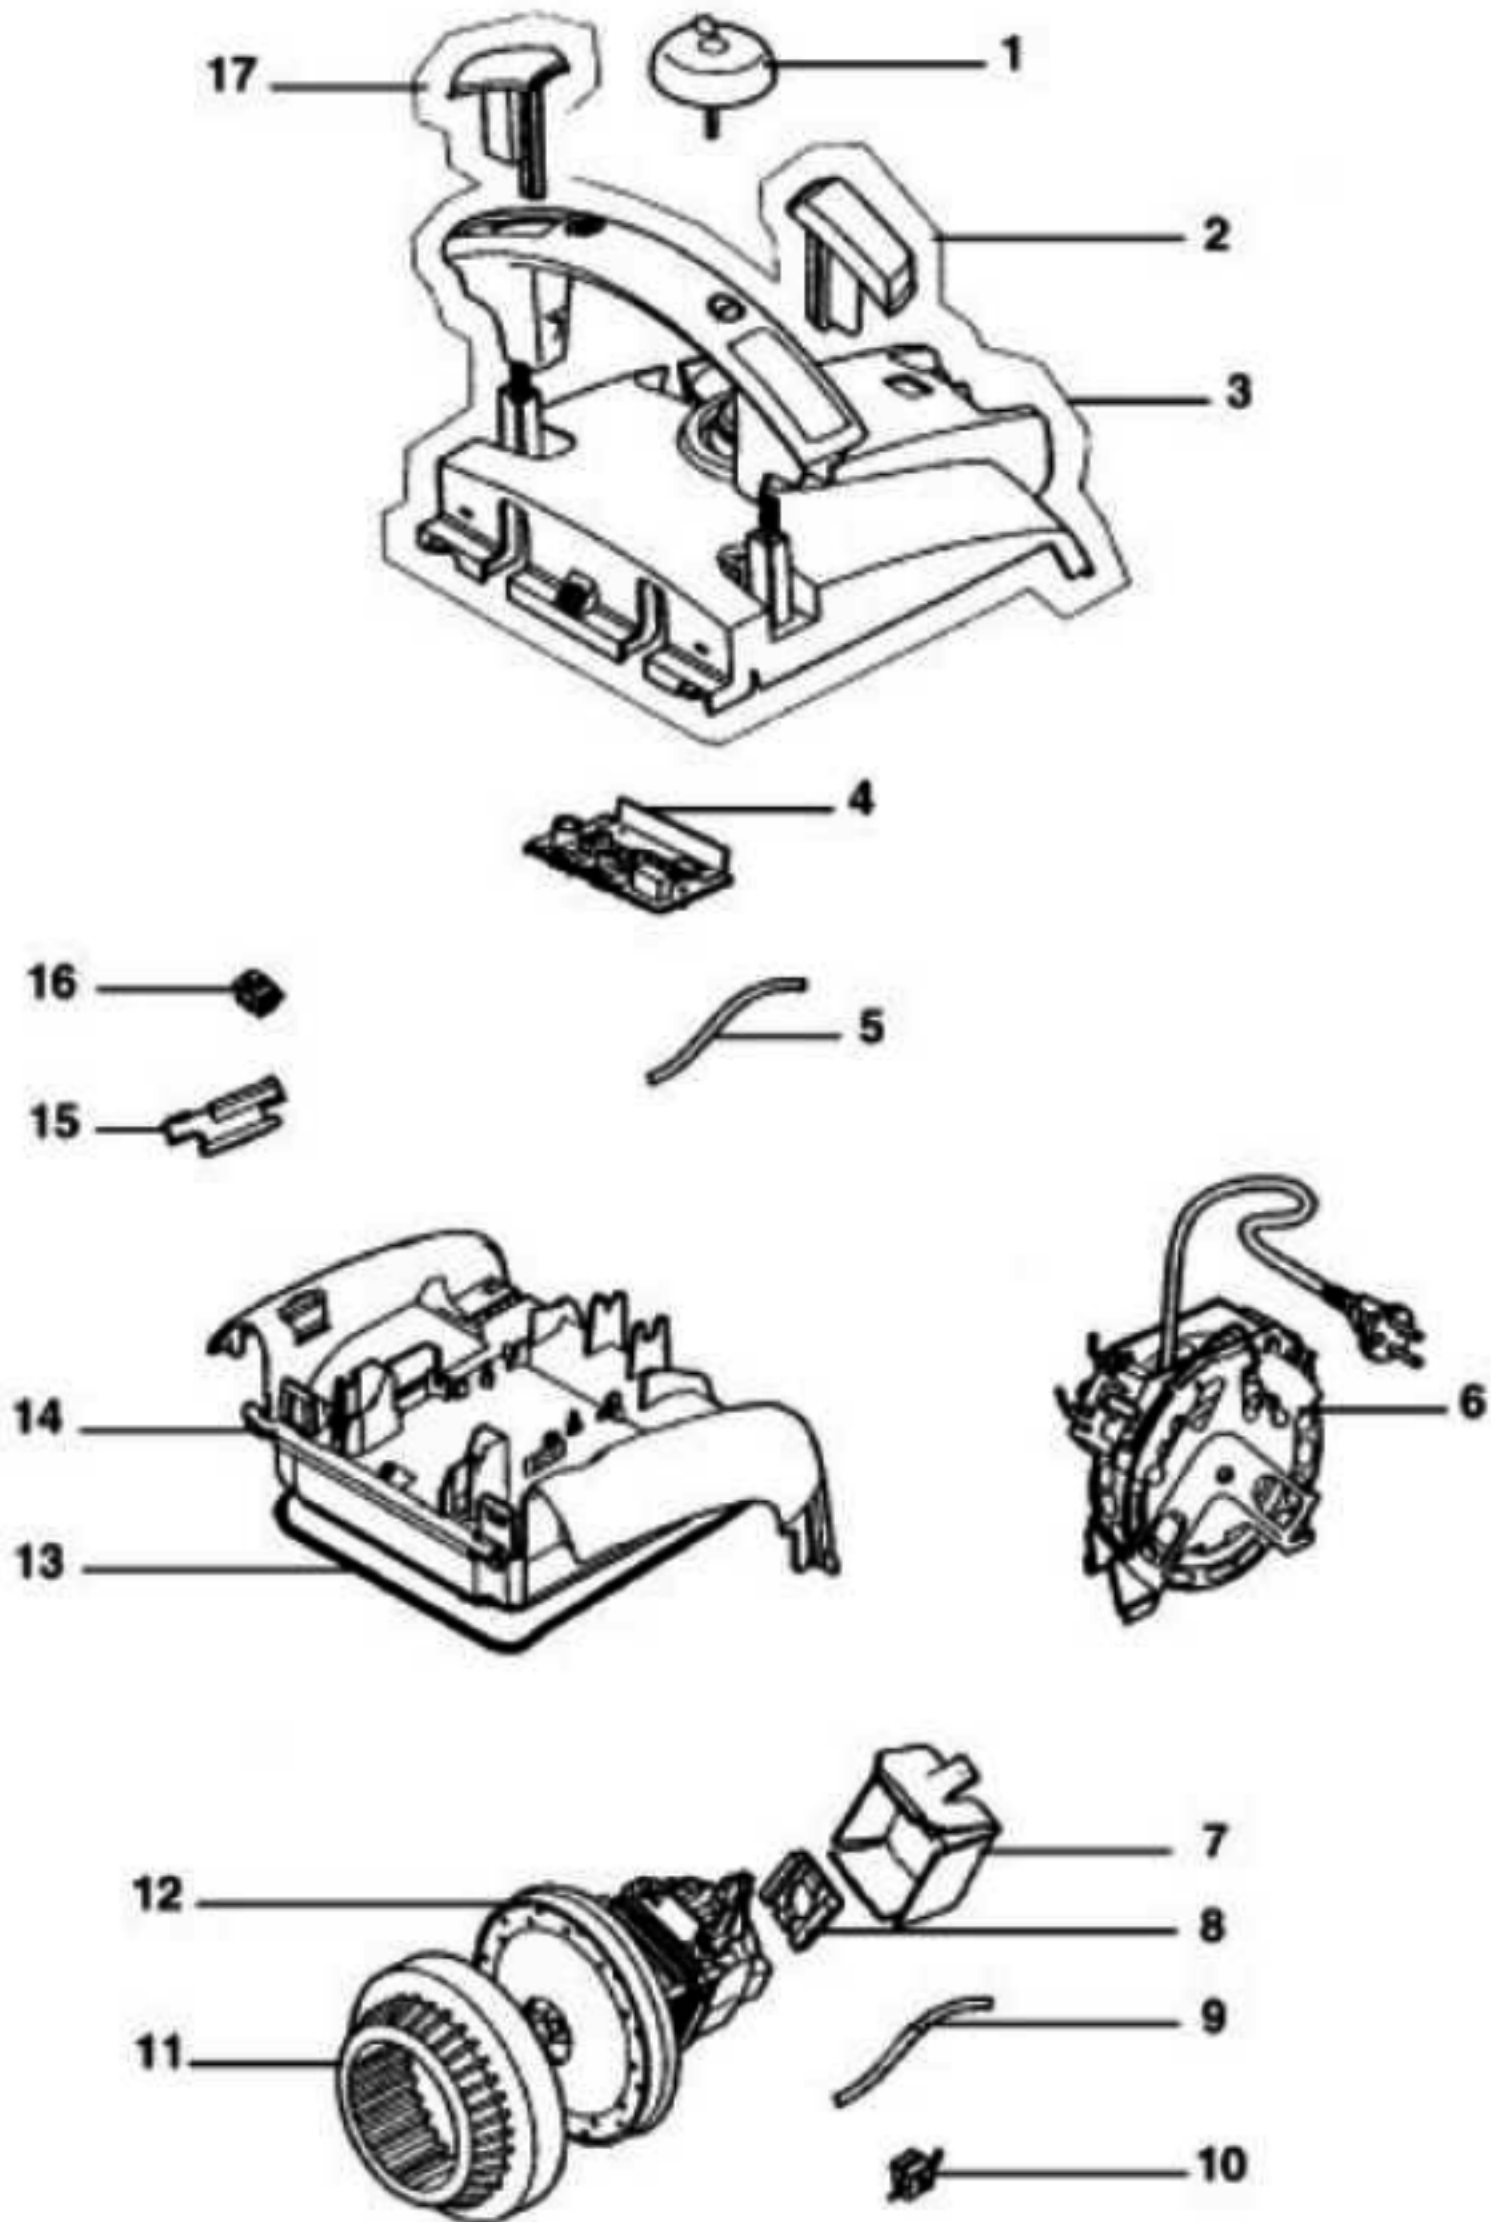

May show more parts than really exists

Ref #	Part	Description	Comments	Qty
1	39805-355N			
2	6681008-10			
3	39803-2			
4	1096847-01			
5	39807	BAG CHANGE INDICATOR		
6	1096522-01			
7	39808-380N			
8	73767-119N			
9	39838-380N			
10	SP012	SYSTEM-PRO HEPA FILTER		
11	1130289-01	SEAL		
12	39811			
13	39810-380N			
14	39826-355N	REAR WHEEL - OVERMOLD		
15	73766-119N			
16	39906-2			
17	39797-355N			
18	39828-380N			
19	39827-355N	FRONT WHEEL HOLDER		
20	39798-355N			
21	39907-2			

73992 Thermostat & Terminal Assy - Not Illustrated

Ref #	Part	Description	Comments	Qty
1	39822-355N			
2	39824-355N			
3	39820-2			
4	2190494-08			
5	1096837-06			
6	39825			
7	1096471-00			
8	2196205-01			
9	2191082-01			
10	1096954-01			
11	1096831-02			
12	39848			
13	1096947-01			
14	39812-355N			
15	74474			
16	6698086-36			
17	39823-355N			

**SP200 PKG of (5) Style S Classic Bags  
39847 Owner's Guide**

<b>Ref #</b>	<b>Part</b>	<b>Description</b>	<b>Comments</b>	<b>Qty</b>
1	39843	TELESCOPIC CREVICE TOOL A		
2	39841	CADDY - TOOL		
3	39842	TOOL COMBINATION		
4	39840	HOSE ASSEMBLY		
5			Included with 39840	
6	39844	TELESCOPIC WAND ASSY		
7	73408	FLOOR TOOL		