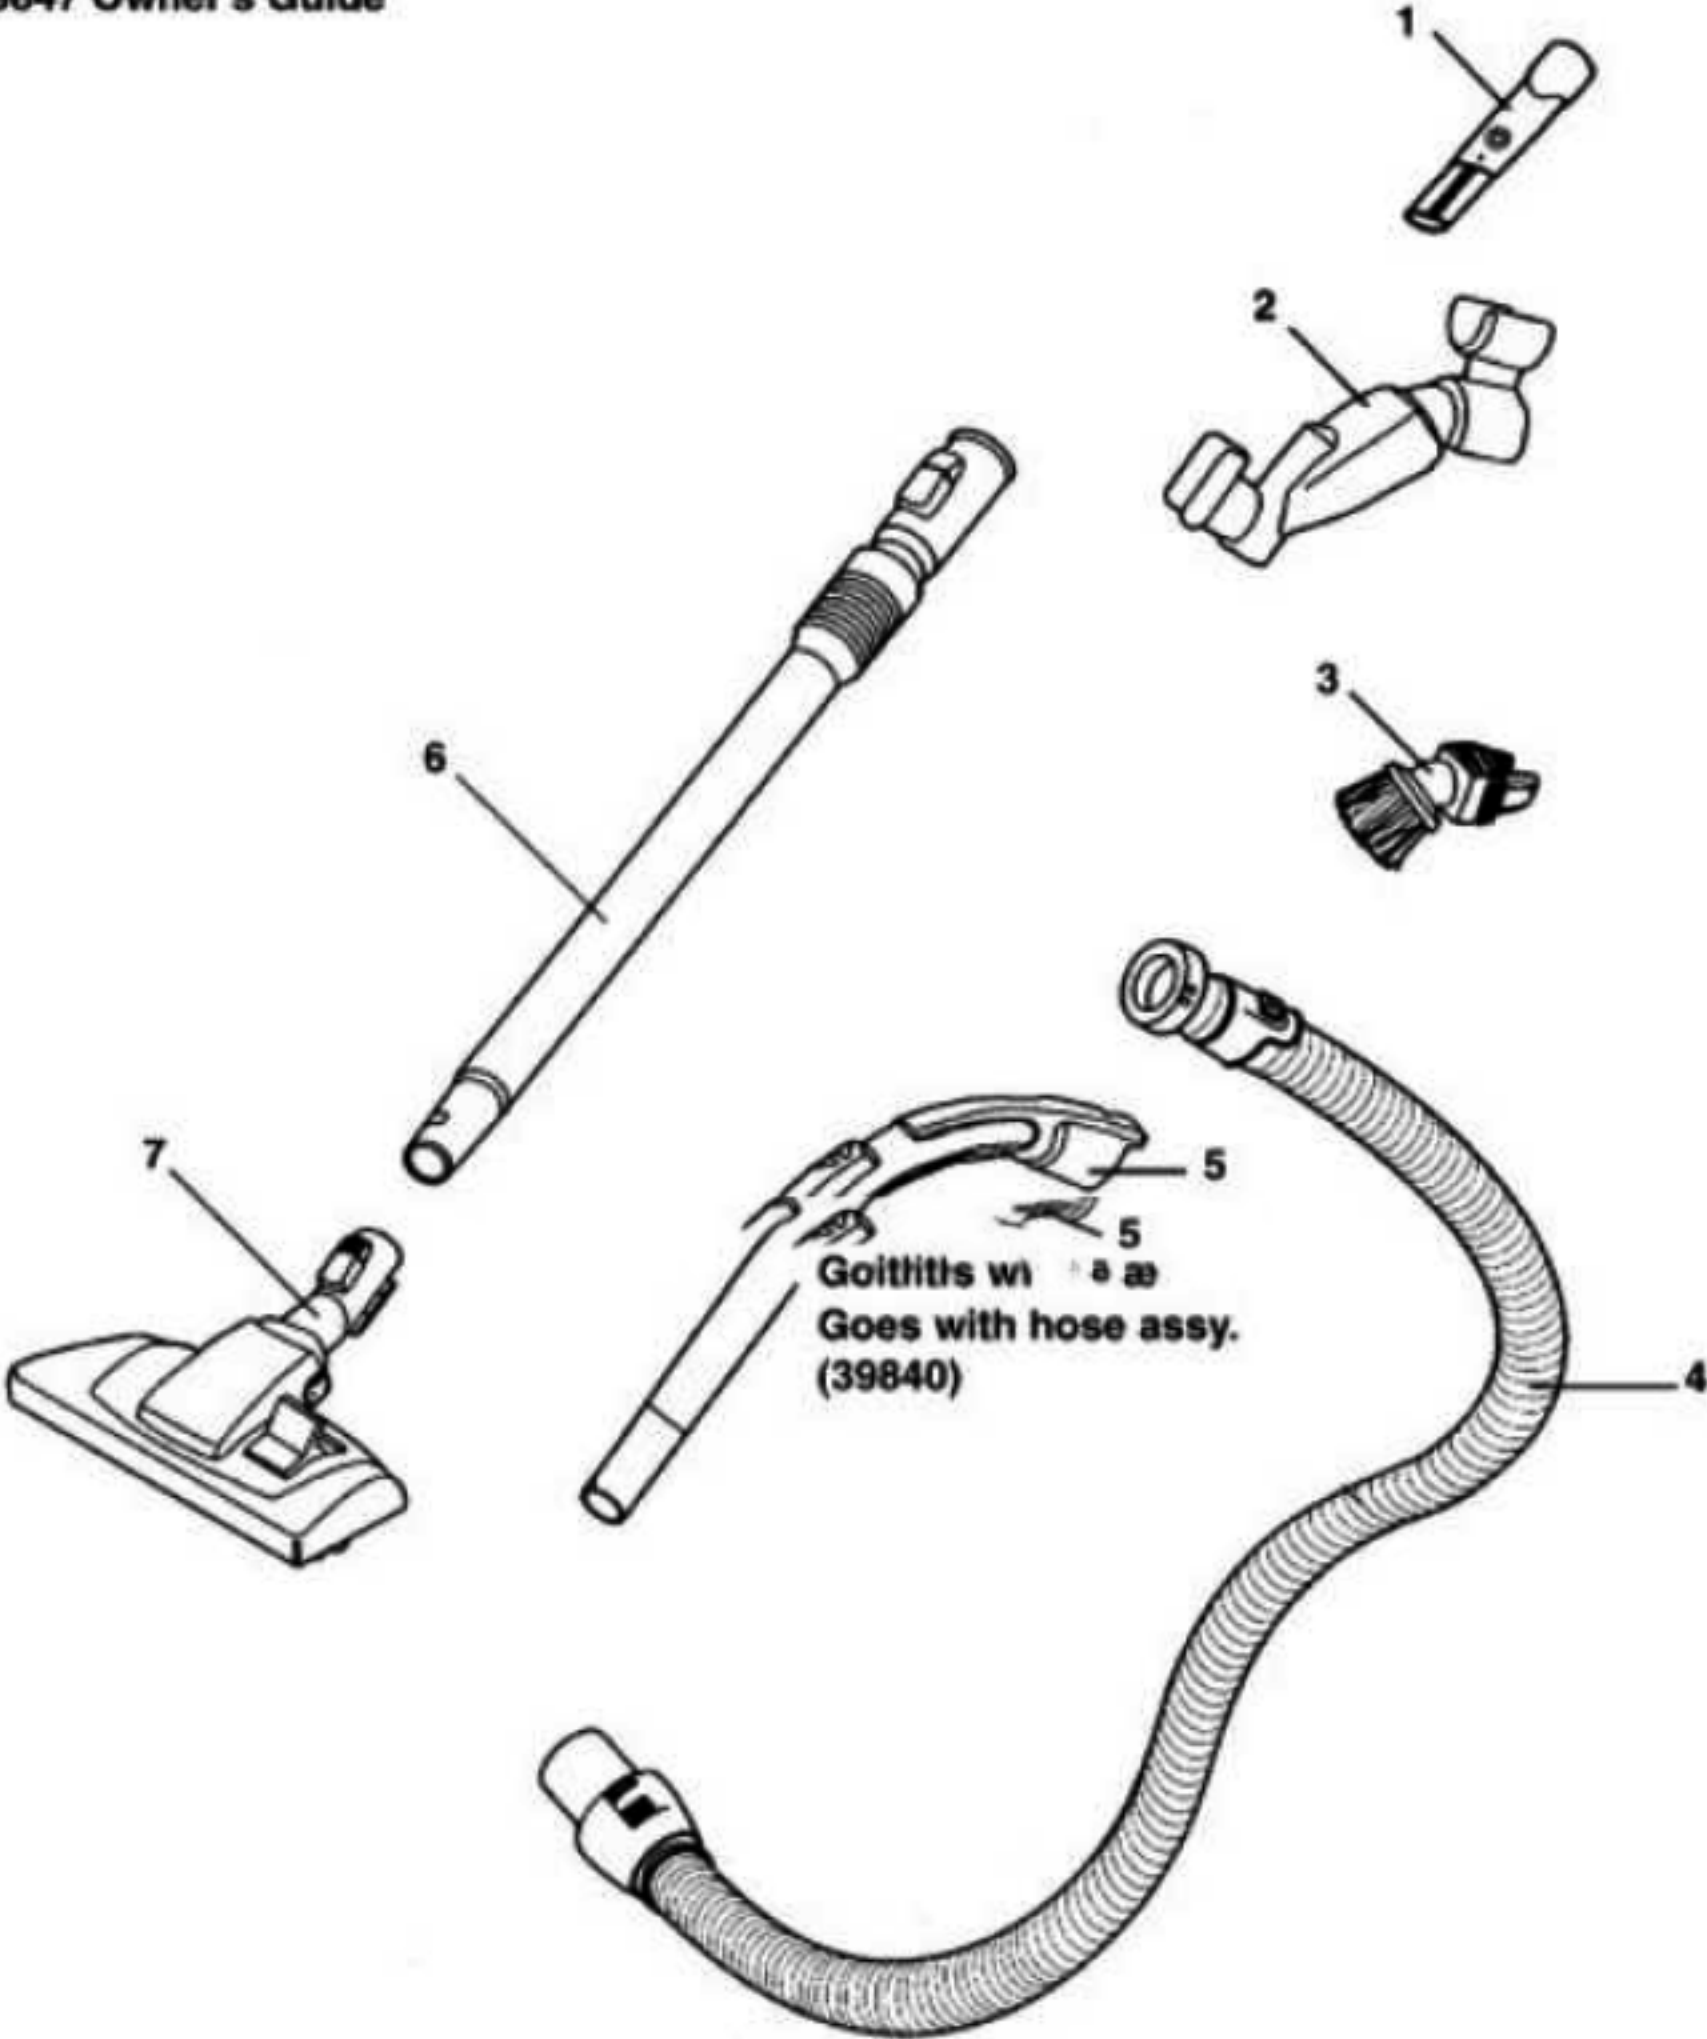

May show more parts than really exists

Ref #	Part	Description	Comments	Qty
1	39805-355N			
2	6681008-10			
3	39803-2			
4	1096847-01			
5	39807	BAG CHANGE INDICATOR		
6	1096522-01			
7	39808-380N			
8	73767-119N			
9	39838-380N			
10	SP012	SYSTEM-PRO HEPA FILTER		
11	1130289-01	SEAL		
12	39811			
13	39810-380N			
14	39826-355N	REAR WHEEL - OVERMOLD		
15	73766-119N			
16	39906-2			
17	39797-355N			
18	39828-380N			
19	39827-355N	FRONT WHEEL HOLDER		
20	39798-355N			
21	39907-2			

73992 Thermostat & Terminal Assy - Not Illustrated

Ref #	Part	Description	Comments	Qty
1	39822-355N			
2	39824-355N			
3	39820-2			
4	2190494-08			
5	1096837-06			
6	39825			
7	1096471-00			
8	2196205-01			
9	2191082-01			
10	1096954-01			
11	1096831-02			
12	39848			
13	1096947-01			
14	39812-355N			
15	74474			
16	6698086-36			
17	39823-355N			

**SP200 PKG of (5) Style S Classic Bags  
39847 Owner's Guide**

<b>Ref #</b>	<b>Part</b>	<b>Description</b>	<b>Comments</b>	<b>Qty</b>
1	39843	TELESCOPIC CREVICE TOOL A		
2	39841	CADDY - TOOL		
3	39842	TOOL COMBINATION		
4	39840	HOSE ASSEMBLY		
5			Included with 39840	
6	39844	TELESCOPIC WAND ASSY		
7	73408	FLOOR TOOL		