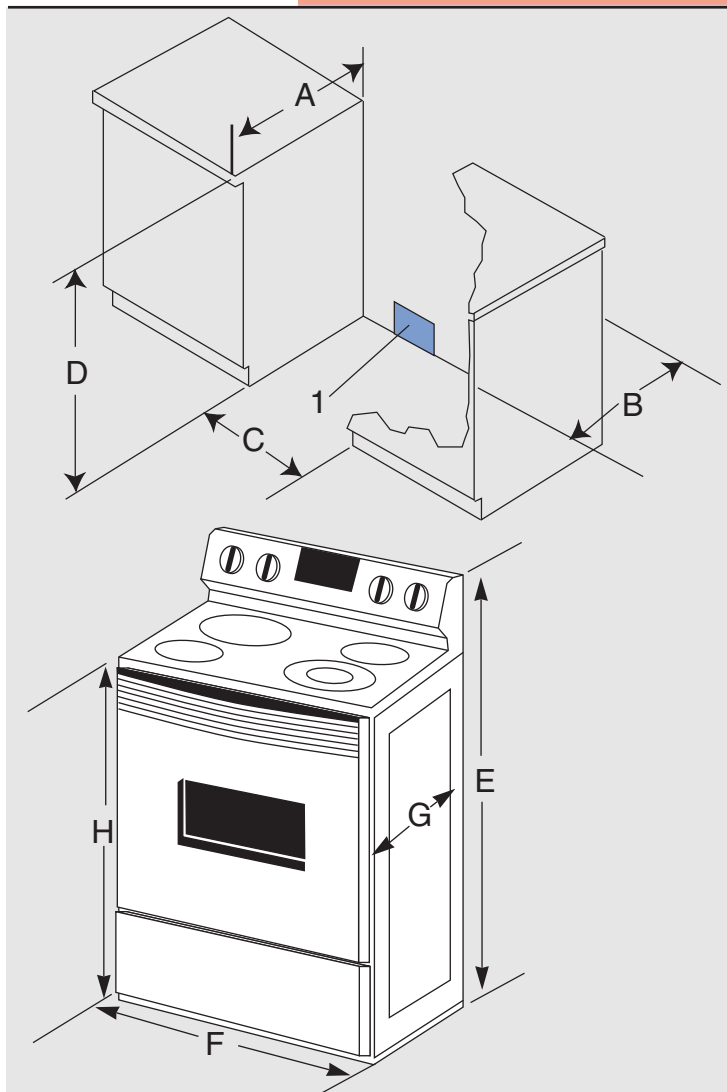

----- Manual continues below -----

Amana®

30"

FREE-STANDING RANGES

Dimensions		
■	Inches	Centimeters
A	25	63.5
B	24	61.0
C ²	30	76.2
D	36	91.4
E	47 3/8	120.3
F	29 7/8	75.9
G ³	26 5/8	67.6
H ⁴	36	91.4

Notes:

1. □ Provide for 120/240 volt, 120/208 volt flush outlet per applicable cord in this area.
2. □ For Canadian models, cutout width is 31" (78.7 cm).
3. □ Excluding handle.
4. □ May vary slightly depending upon leveling leg adjustment.