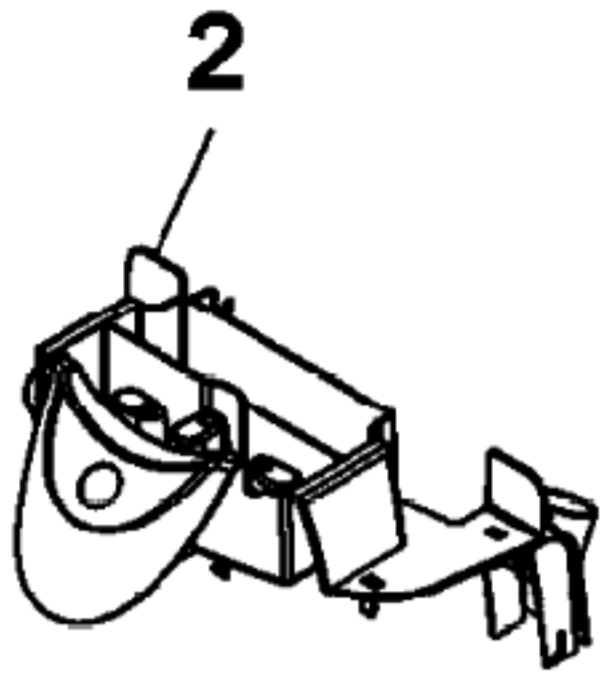

Item	Part Number	Part Description	Alt Part	Series	Qty
46	93001185	MOTOR MOUNT			1
47	93001184	SEAL - MOTOR END BEARING			1
48	93002032	MOTOR COVER CAP			1
49	93001194	MOTOR COVER VENT			1
50	93001193	MOTOR COVER			1
51	93001189	MOTOR ASSEMBLY	93001828		1
52	93001190	SEAL - MOTOR FAN			1
53	59178385	MANUAL, OWNERS			1