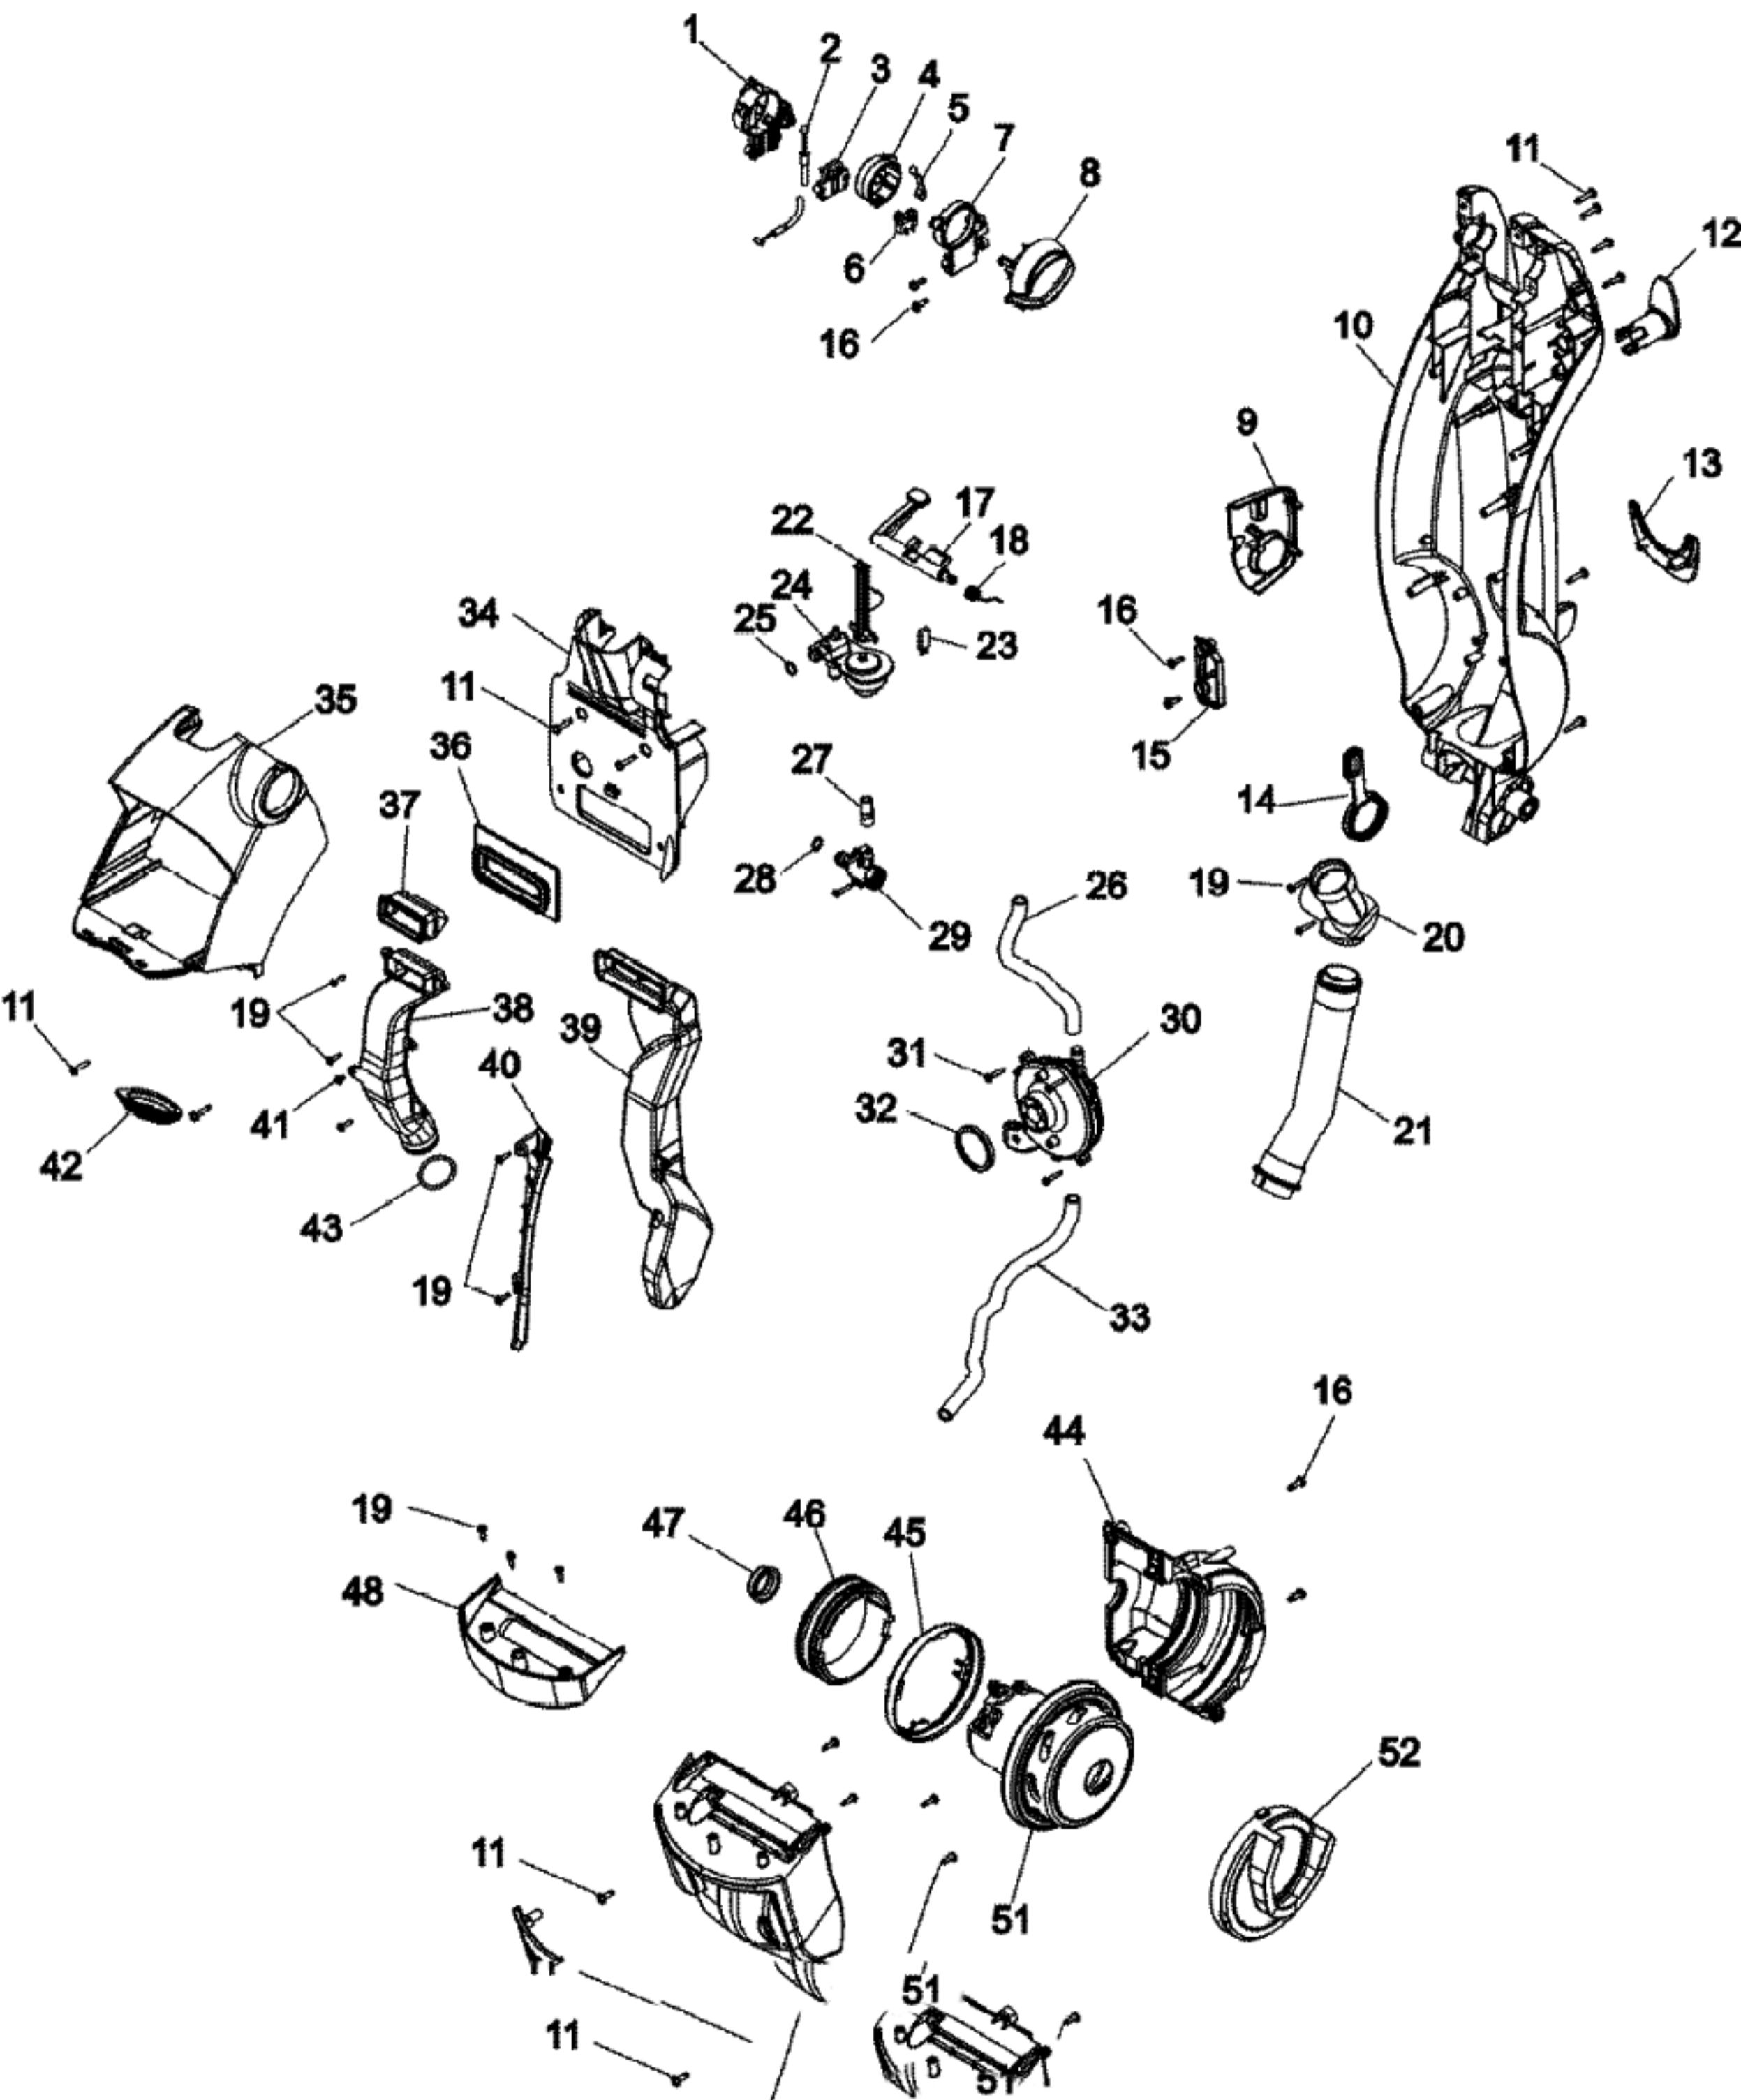

Item	Part Number	Part Description	Alt Part	Series	Qty
1	93001733	SCREW No.8-12 1/2`L			6
2	93002033	UPPER HANDLE - RH			1
3	93002034	SWITCH BOOT			1
4	93001114	SWITCH - MAIN			1
5	93001109	CONTROL LEVER			1
6	93002035	UPPER HANDLE - LH			1
7	93001115	WIRING HARNESS			1
8	93001110	CONTROL ROD UPPER			1
9	93001141	WIRING HARNESS			1
10	93001137	UPPER HANDLE CORE ASSEMBLY			1
11	93001179	FILTER LID			1
12	59177051	Filter-FloorMate			1
13	93002036	REC. TANK LID ASSEM.			1
14	93001183	FLOAT-HINGED SIDE			1
15	93002039	RECOVERY TANK ASSEM			1
16	93002038	SOL. TANK CAP ASSEM			1
17	93001145	SOLUTION TANK ASSEM - H3060			1
18	93001148	VALVE STEM			1
19	93001149	VALVE SEAL			1
20	93001150	SPRING			1
21	93002040	LATCH			1
	93001976	SPRING, SOL TANK LATCH		10	1
22	93001735	SCREW No.6-24 3/8`L			2