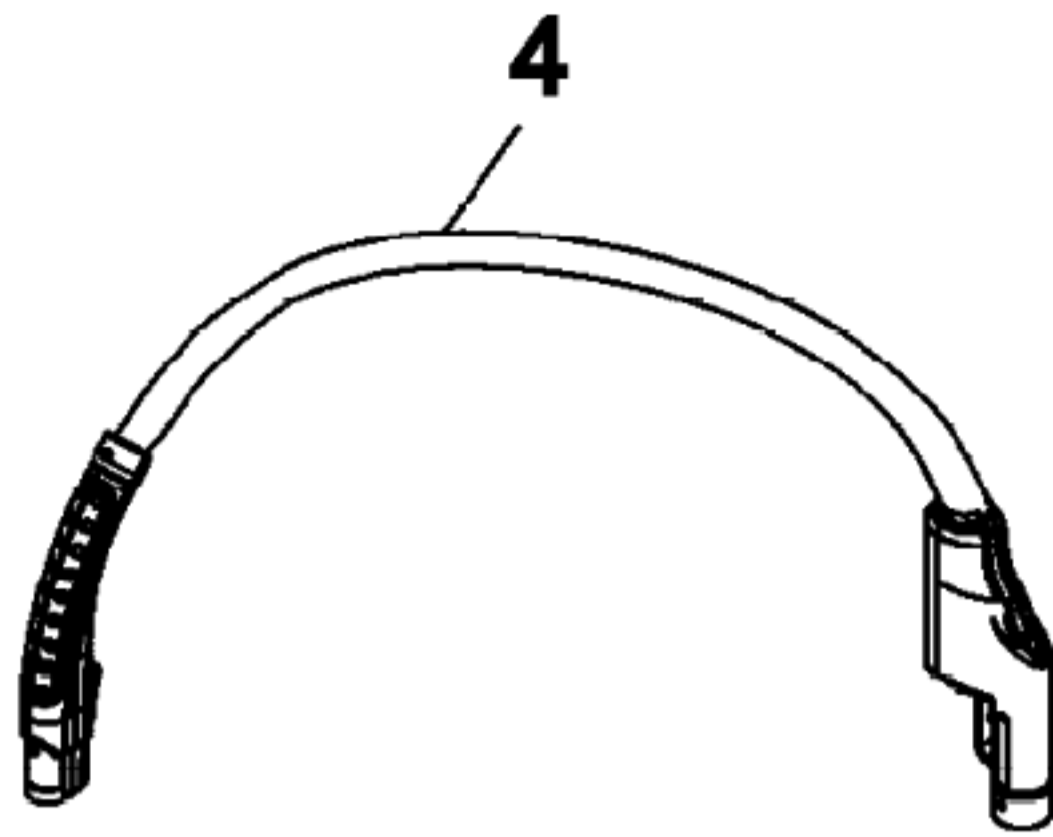

Item	Part Number	Part Description	Alt Part	Series	Qty
46	93001185	MOTOR MOUNT			1
47	93001184	SEAL - MOTOR END BEARING			1
48	93002032	MOTOR COVER CAP			1
49	93001194	MOTOR COVER VENT			1
50	93001193	MOTOR COVER			1
51	93001189	MOTOR ASSEMBLY	93001828		1
52	93001190	SEAL - MOTOR FAN			1
53	59178385	MANUAL, OWNERS			1