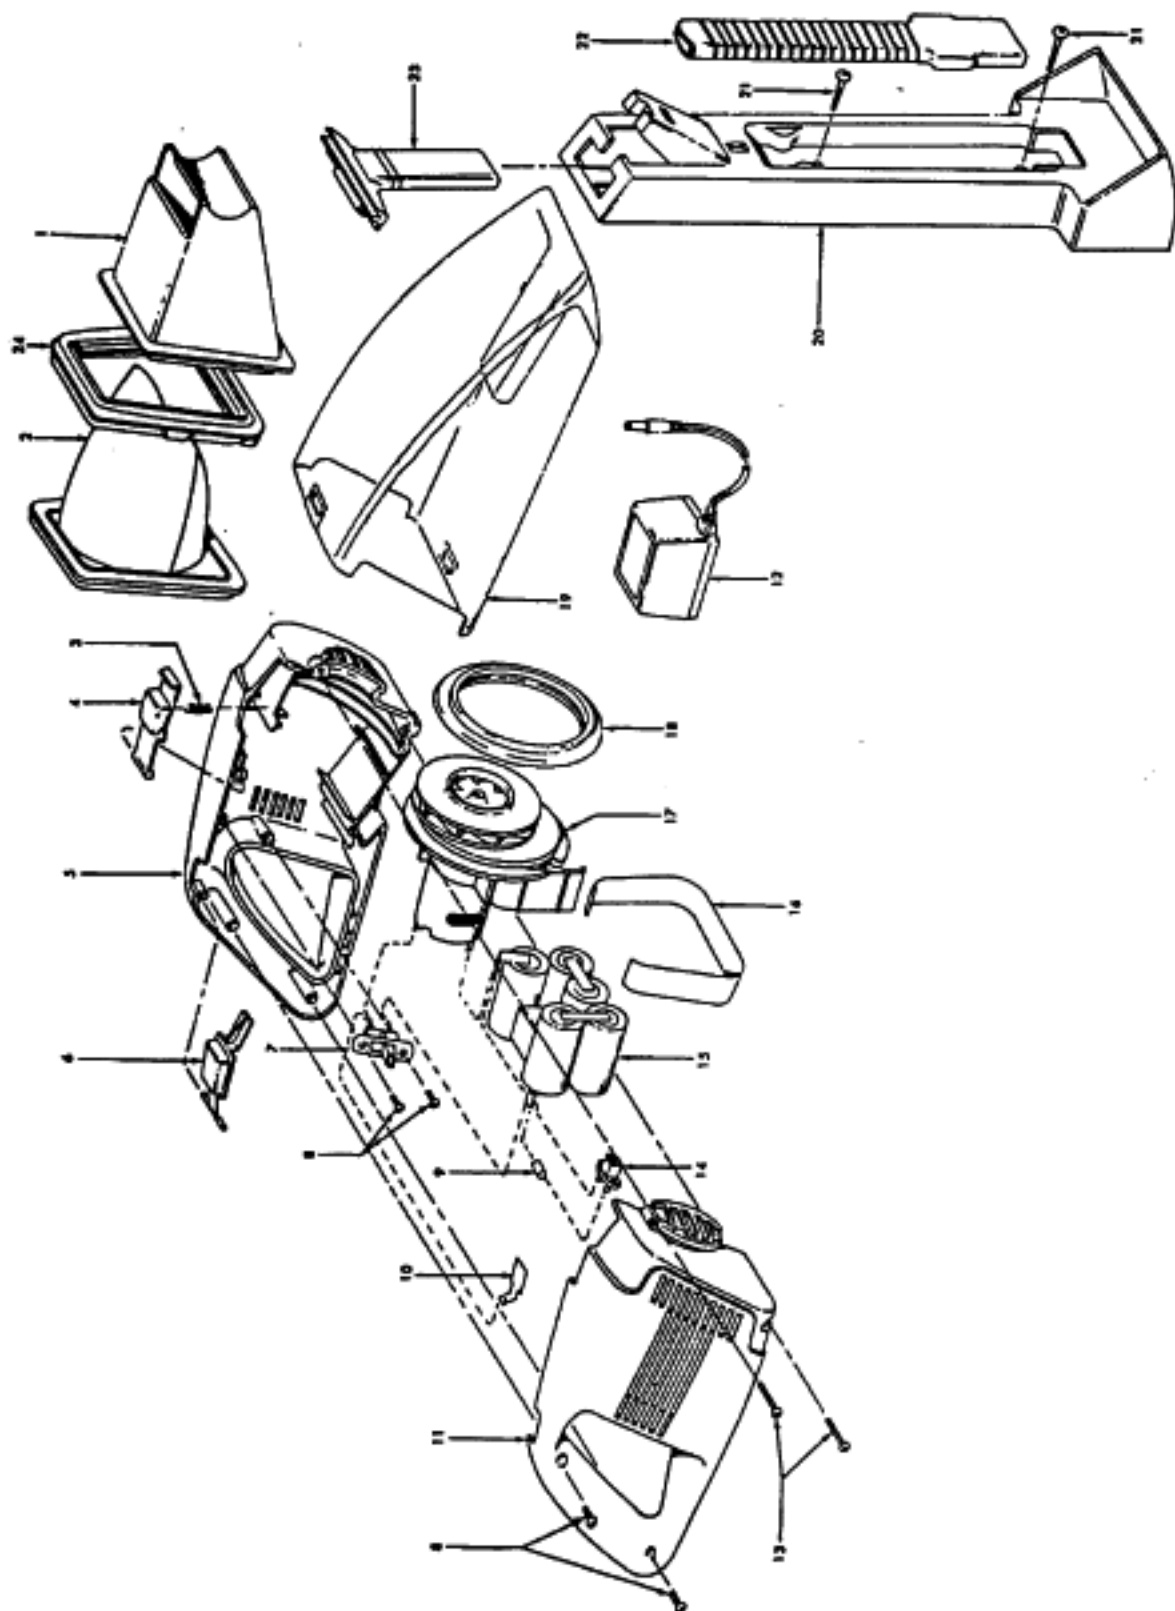

Wet/Dry Hand Vac

Models S1105, S1117-981,
S1117-900

Ref. No.	Part No.	Description
1	59139101	Separator - S1105
	59139170	Separator - S1117-981, S1117-900
2	59139102	Filter Support Asm.
3	59139103	Latch Button Spring
4	59139104	Latch Button - S1105
	59139171	Latch Button - S1117-981, S11 17-900
5	59139105	Housing - L.H. - S1105
	59139172	Housing L.H. - S1117-981, S1117-900
6	59139106	Switch Button - S1105
	59139173	Switch Button - S1117-981, S1117-900
7	59139107	Switch
8	59139113	* Screw-Self Tapping (4)
9	59139109	Diode
10	59139110	Test Terminal
11	59139111	Housing - R.H. - S1105
	59139174	Housing - R.H. - S1117-981, S11 17-900
12	59139112	Transformer - S1105
	59139126	Transformer - S11 17-981, S1117-900
13	59139113	* Screw-Self Tapping
14	59139114	DC Jack
15	59139116	Battery Asm. - Five Pack
	59139115	Battery Asm. - Three Pack, S11 17-981, S1117-900
16	---	Battery Support Tape
17	59139117	Motor Support, Motor & Fan Asm. S1105
	59139127	Motor Support, Motor & Fan Asm. S1117-981, S111 7-900
18	59139118	Housing Seal
19	59139119	Dirt Cup - S1105
	59139128	Dirt Cup S1117-981, S1117-900
20	59139120	Wall Rack Bracket S1105
	59139176	Wall Rack Bracket S11 17-981, S11 17-900
21	59139121	Screw (Anchor Set) (2) - S1105
	40201142	+ Wall Rack Hardware Asm. - S11 17-981, S1117-900
22	59139122	Crevice Tool
23	59139123	Squeegee
24	59139130	Filter Seal
	59139177	Filter Seal S11 17-981, S11 17-900

PACKAGING MATERIAL

59139135	+ Carton S1105
59139178	+ Carton - S1117-981, S1117-900
59139136	+ Handle Support
59139137	+ Charger/End Support
59139138	+ Dirt Cup/Wall Bracket Support
59139048	+ Owner Manual - S1105
59139168	+ Owner Manual - S1117-981