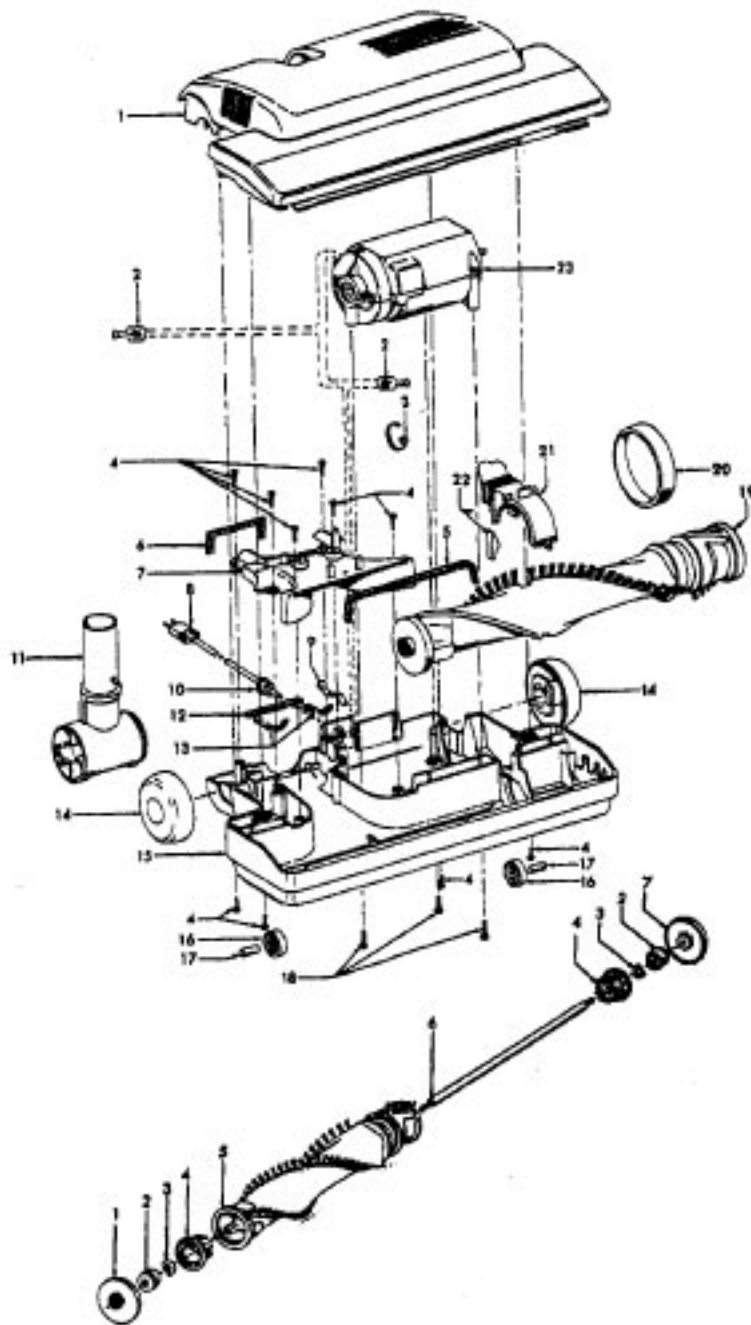

48438235 - S3525, S3535  
 48438251 - S3399  
 48438254 - S3395  
 48438235 - S3420, S3520

48438076 - S3391  
 48438257 - S3559, S3395-040  
 48438261 - S3561

Ref. No.	Part No.	Description
1	37241004	Nozzle Body - ABY - S3561
	37241138	Nozzle Body - AAP - S3525, S3535
	37241137	Nozzle Body - AAP - S3399
	37241139	Nozzle Body - AAP - S3395
	37241140	Nozzle Body - ABE - S3395-040, S3559
	37241144	Nozzle Body - ABM - S3391
	42252A55	Nozzle Body - AG - S3420, S3520
2	12227	Insulated Terminal
	27618508	Wire Connector
3	27479307	Lead Wire Tie
4	21447003	Screw-Self Tapping (10)
5	34123039	Duct Cover Seal
6	34253018	Rear Seal
7	42256103	Duct Cover Assem. (Incl. Items 5,6)
8	46321088	Cord -AG
9	35276008	Detent Spring
10	163768	Strain Relief
11	43482106	Nozzle Connector - AG
12	34112007	Seal
13	34122014	Seal (2)
14	43244043	Wheel Assem.
15	42246115	Base Plate Assem. (Incl. Items 16,17)
	42246114	Base Plate Assem. - ABR - S3395-040, S3391
	42246115	Base Plate Assem. - AG - S3420, S3520 (Incl. items 16, 17)
16	32761001	Wheel
17	31522004	Wheel Shaft
18	21479801	Screw (3)
19	48414079	Agitator Assem.
20	38528011	Belt
21	36923008	Belt Guard Assem.
22	13261AY	Rib Shoe
23	43177062	Motor Assem. Comp.

**Agitator 48414079**

Ref. No.	Part No.	Description
1	36423016	Thread Guard - RH
2	43267002	Agitator Bearing Assem. (2)
3	21347003	Conical Washer (2)
4	36422022	Agitator End (2)
5	48414051	Agitator Body
6	32724013	Agitator Shaft
7	36423017	Thread Guard - LH