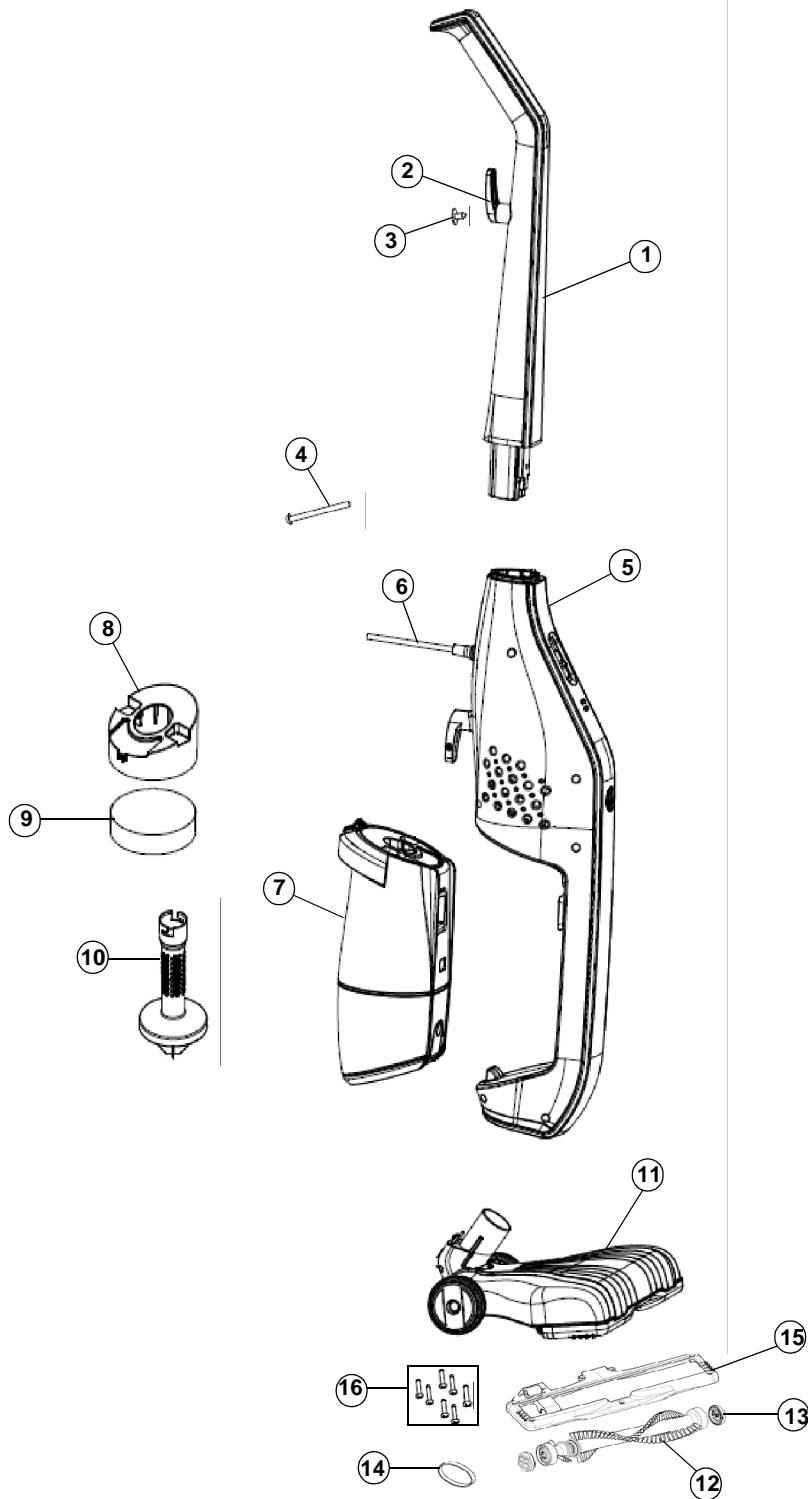

----- Manual continues below -----

CYCLONIC

stick vacuum

ASSEMBLY SCHEMATIC

SH20030

CYCLONIC

stick vacuum

PART LISTING

SH20030

ITEM	PART NUMBER	MODELS TO FIT	PART DESCRIPTION
1	410046001	SH20030	HANDLE ASSEMBLY
2	519422001	SH20030	CORD HOOK
3	661361001	SH20030	SCREW - CORD HOOK
4	661358001	SH20030	HANDLE SCREW
5	410045001	SH20030	MAIN HOUSING ASSEMBLY
6	730160001	SH20030	POWER CORD - 20'
7	302725004	SH20030	DIRT CUP ASSEMBLY
8	517657001	SH20030	FILTER CAP
9	410044001	SH20030	FOAM FILTER - 1 LAYER
10	517758001	SH20030	DIRT CUP BAFFLE
11	303864001	SH20030	NOZZLE ASSEMBLY
12	302726001	SH20030	BRUSH ROLL ASSEMBLY
13	517675001	SH20030	END CAP
14	001942002	SH20030	BELT
15	002080001	SH20030	NOZZLE GUARD ASSEMBLY WITH BRISTLES
16	001080011	SH20030	BOTTOM PLATE SCREW - 7 PACK