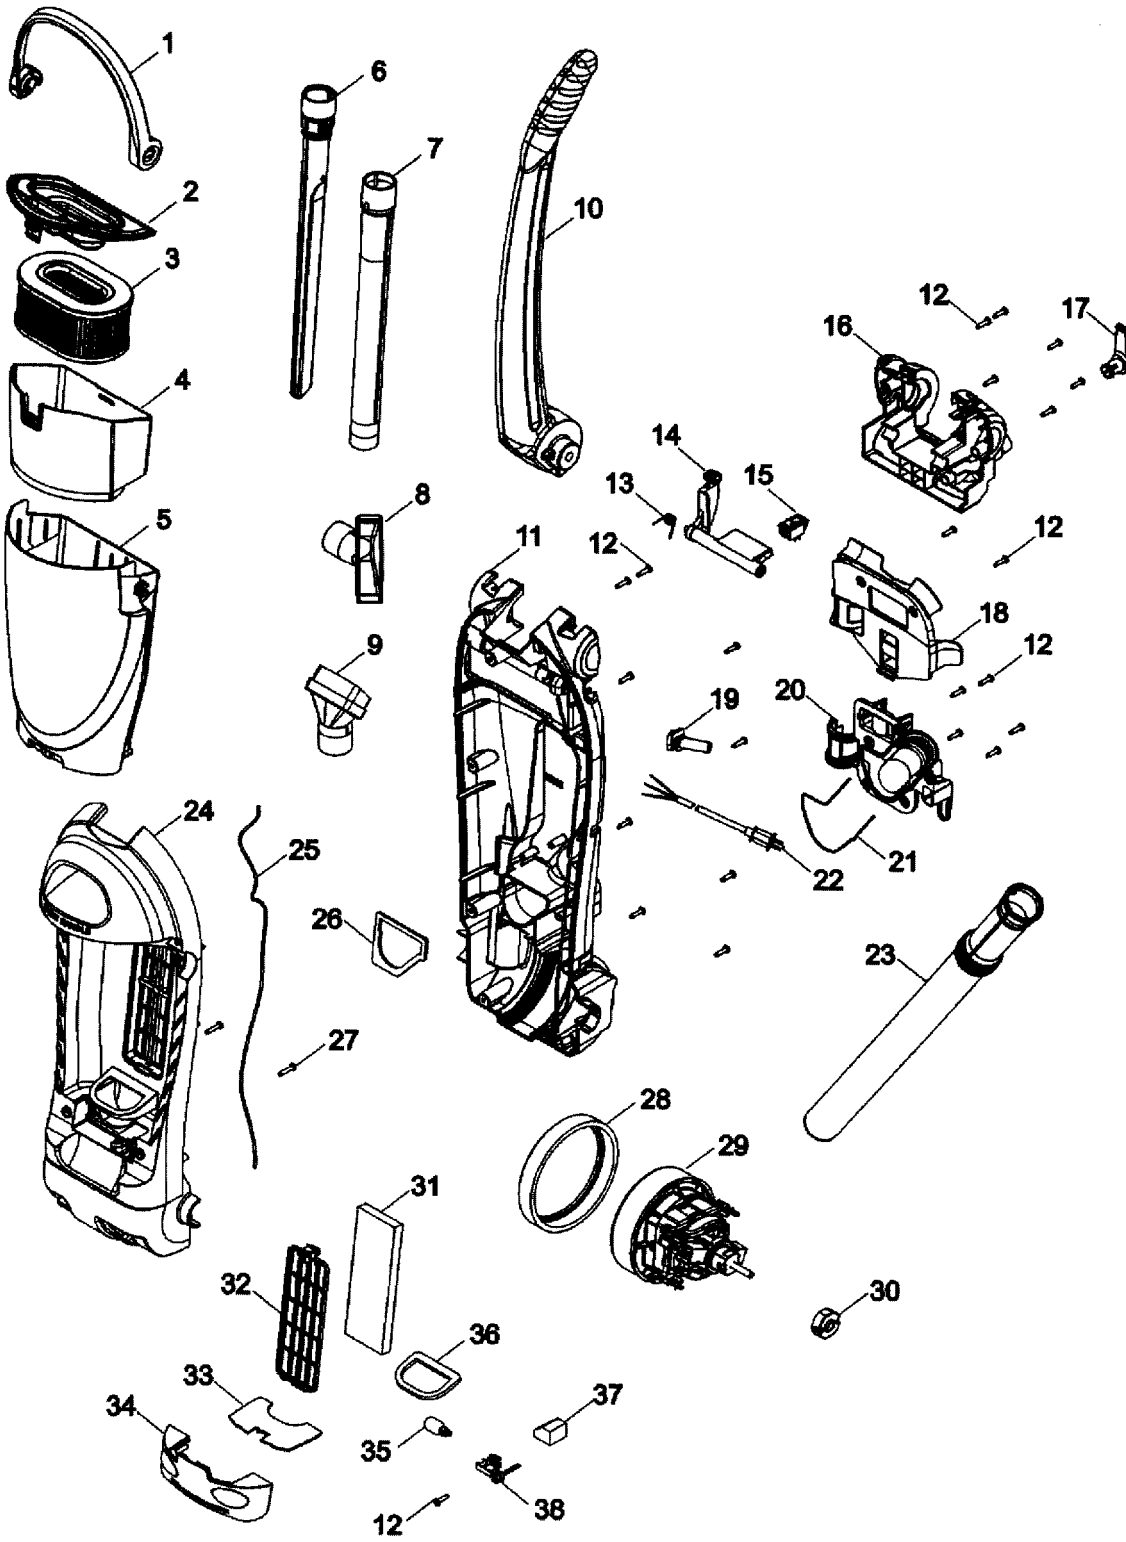

ASSEMBLY SCHEMATIC

U5172-900
U5175-900
UH40155
UH40185
UH40190