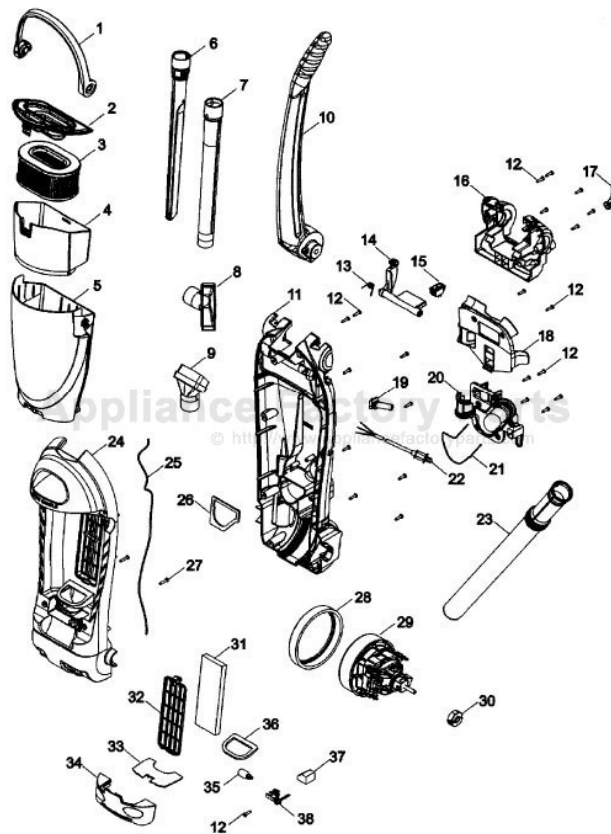

[Find Your HOOVER Vacuum Cleaner Parts - Select From 1455 Models](#)

----- Manual continues below -----