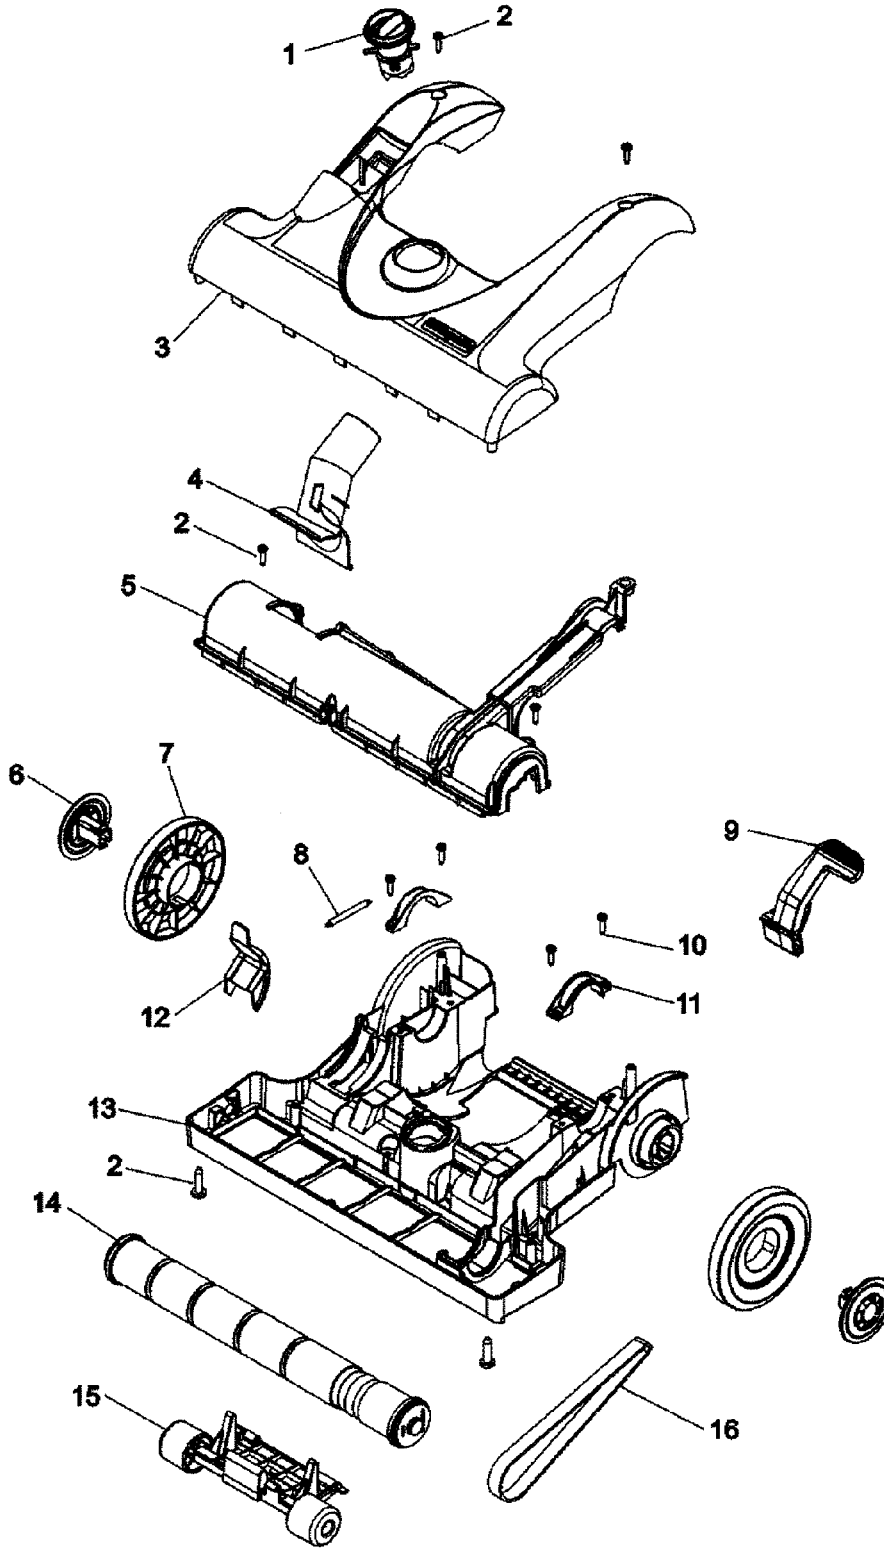

ASSEMBLY SCHEMATIC

MODEL NO.

U5172-900

U5175-900

UH40155

UH40185

UH40190