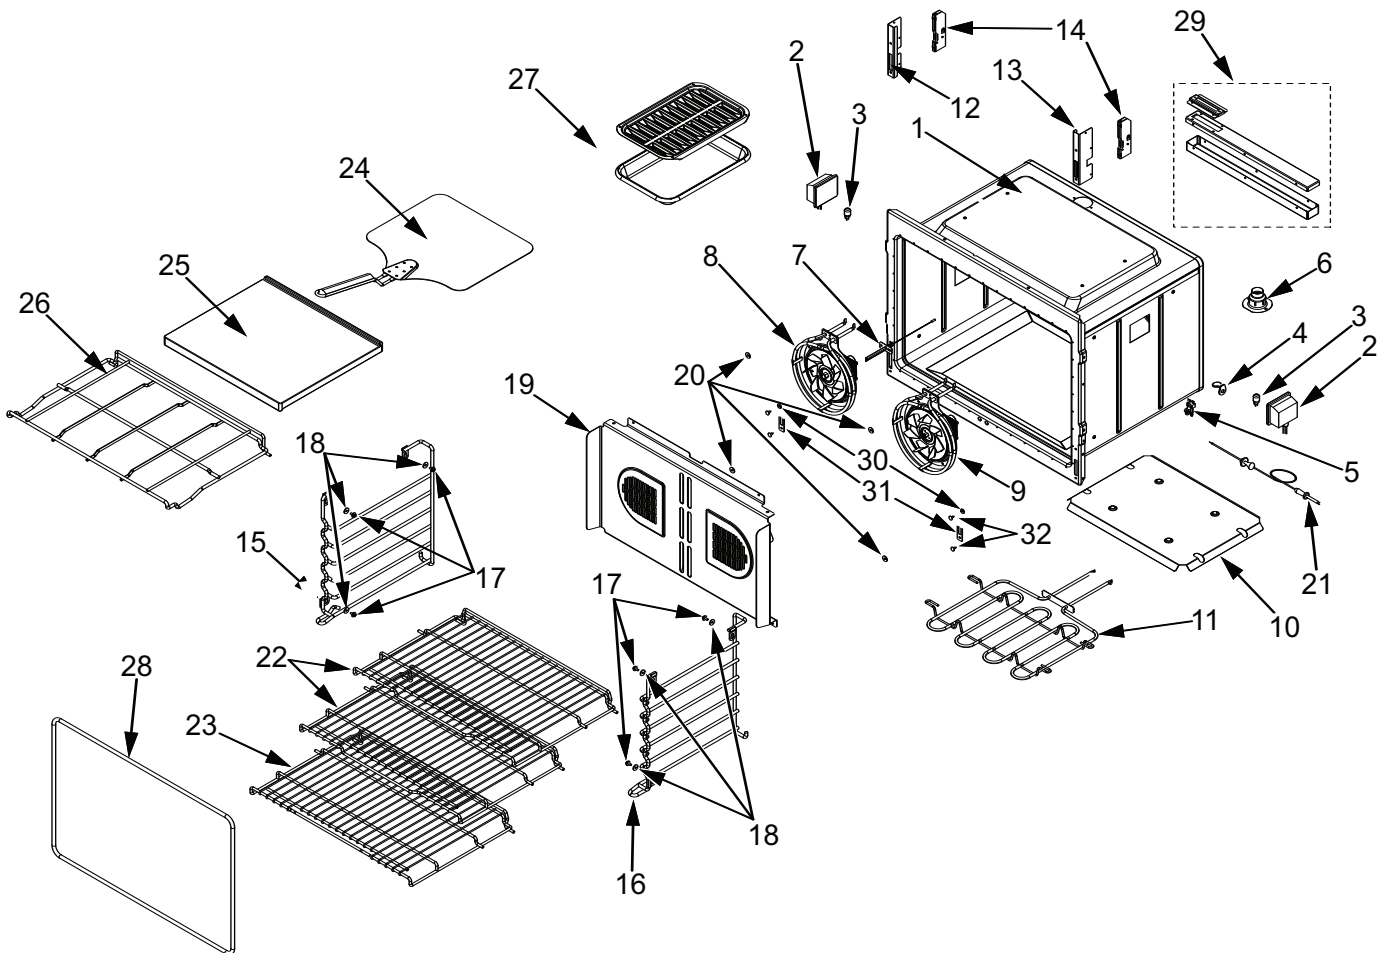

**Oven Cavity Parts List
Single and Double Oven**

<u>Ref #</u>	<u>Part #</u>	<u>Description</u>
1		Special Order, Contact Customer Service Dept.
2	808636	Light Oven
3	808637	Light Bulb
4	808638	Cover, Probe Switch (Sgl & Upr Only)
5	808639	Switch, Probe (Sgl & Upr Only)
6	808640	Catalyst, Smoke
7	808641	Sensor, Temperature
8	808408	Conv. Fan Assy, CCW
9	808409	Conv. Fan Assy, CW
10	808642	Pan, Boil Element
11	808643	Element, Broil, 30
12	808644	Bracket, Sprt-Hinge Pocket Left
13	808645	Bracket, Sprt-Hinge Pocket Right
14	808646	Hinge Pocket, Door
15	808647	Rack, Guide, Left-30
16	808648	Rack, Guide, Right-30
17	811453	Screw, Shoulder, 8-18
18	808649	Washer, Mica - .062 x .625
19	808650	Convection Baffle Assy (Sgl & Upr Only)
20	808119	Washer, Mica - .040 x .625 Black
21	808652	Probe, Temperature (Sgl & Upr Only)
22	808653	Rack, Oven 30
23	808654	Rack, Oven Flat 30
24	808655	Pizza Peel
25	808656	Stone, Pizza
26	808657	Rack, Pizza Stone, 30
27	804712	Accessory, Pkg Broiler Pan Set
28	808659	Gasket, Cavity, 30
29	808660	SVCE, , Assy., - WOCatalyst
30	808651	Washer, Mica - .045x.625 Bk
31	811259	Hinge Cover, Bottom
32	811260	Screw, 10-16x1/2, CR Trs

**Oven Cavity Exploded View
Single and Double Oven**