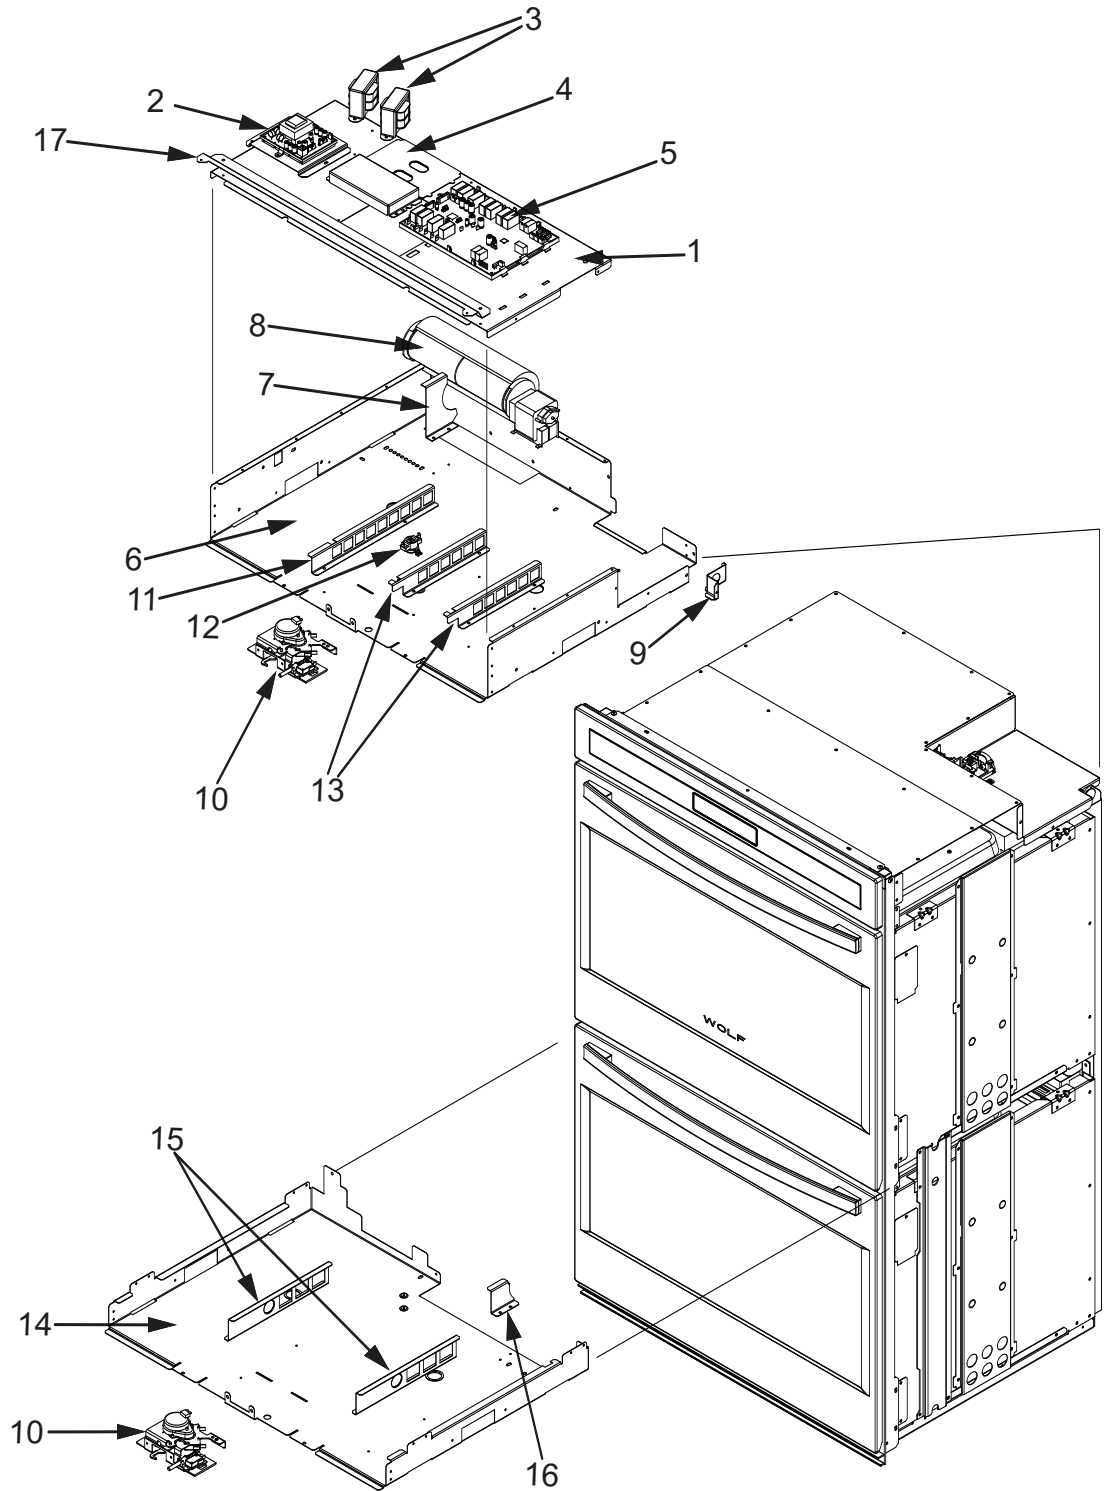

<u>Ref #</u>	<u>Part #</u>	<u>Description</u>
1	808572	Plate, Mtg, Hardware
2	808573	Module, Power
3	808574	Transformer
4	808575	Cover, Latch
5	808576	Relay Board - Single Oven
	808577	Relay Board - Double Oven
6	808578	Pan, 30 Module
7	808579	Bracket, Air Diverter Top
8	808580	Fan, Cooling Upper
9	808581	Bracket, Cord
10	808582	Latch, Motorized
11	808583	Latch, Z-Bracket, Top Oven
12	808584	Switch, Thermostat Upper
13	808586	Support Bracket, Top Module
14	811451	Pan, Middle, 30"
15	808587	Latch, Z-Bracket, Bottom Oven
16	808588	Bracket, Air Diverter
17	811211	Plate, Steam Deflector

**Oven Modules Exploded View  
Single and Double Oven**

**Oven Cavity Parts List  
Single and Double Oven**

<u>Ref #</u>	<u>Part #</u>	<u>Description</u>
1		Special Order, Contact Customer Service Dept.
2	808636	Light Oven
3	808637	Light Bulb
4	808638	Cover, Probe Switch (Sgl & Upr Only)
5	808639	Switch, Probe (Sgl & Upr Only)
6	808640	Catalyst, Smoke
7	808641	Sensor, Temperature
8	808408	Conv. Fan Assy, CCW
9	808409	Conv. Fan Assy, CW
10	808642	Pan, Boil Element
11	808643	Element, Broil, 30
12	808644	Bracket, Sprt-Hinge Pocket Left
13	808645	Bracket, Sprt-Hinge Pocket Right
14	808646	Hinge Pocket, Door
15	808647	Rack, Guide, Left-30
16	808648	Rack, Guide, Right-30
17	811453	Screw, Shoulder, 8-18
18	808649	Washer, Mica - .062 x .625
19	808650	Convection Baffle Assy (Sgl & Upr Only)
20	808119	Washer, Mica - .040 x .625 Black
21	808652	Probe, Temperature (Sgl & Upr Only)
22	808653	Rack, Oven 30
23	808654	Rack, Oven Flat 30
24	808655	Pizza Peel
25	808656	Stone, Pizza
26	808657	Rack, Pizza Stone, 30
27	804712	Accessory, Pkg Broiler Pan Set
28	808659	Gasket, Cavity, 30
29	808660	SVCE, , Assy., - WOCatalyst
30	808651	Washer, Mica - .045x.625 Bk
31	811259	Hinge Cover, Bottom
32	811260	Screw, 10-16x1/2, CR Trs