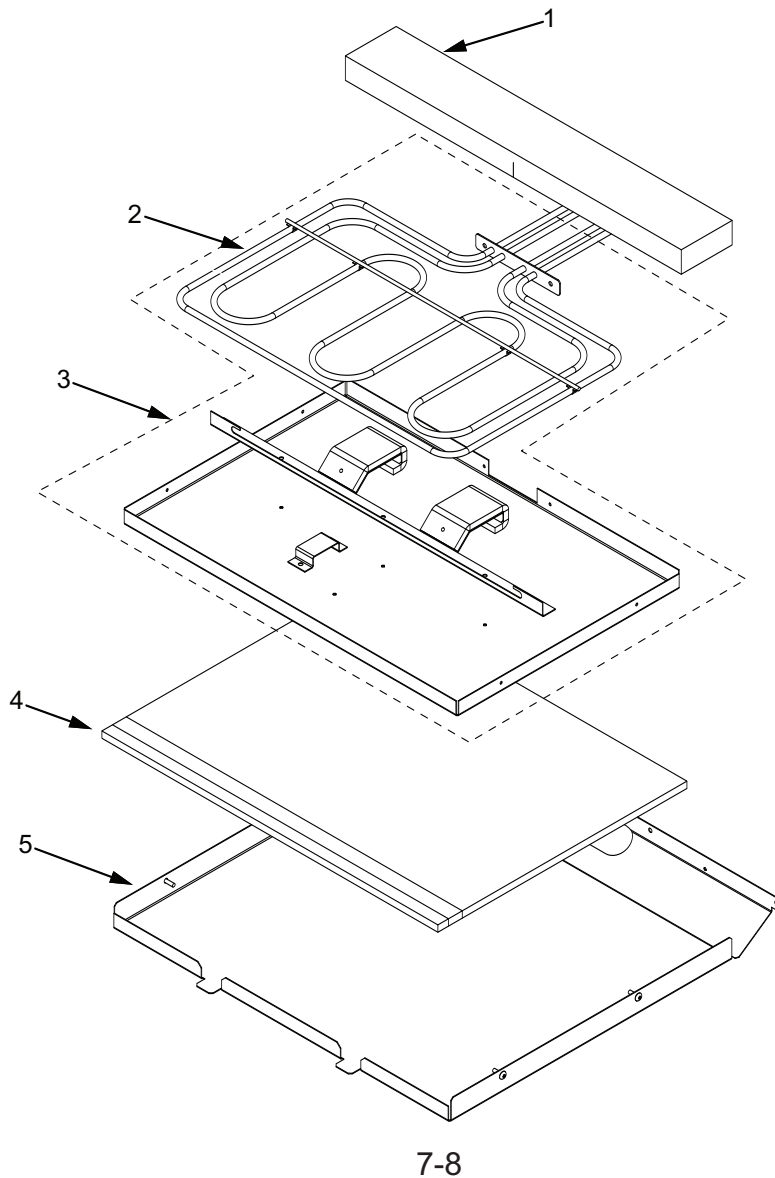

Bake Pan Parts List
Single and Double Oven

<u>Ref #</u>	<u>Part #</u>	<u>Description</u>
1	808625	Insulation, Bake Pan Back
2	808605	Element, Bake - Mgo 3500
3	808626	Assy, Inner Bake Pan
4	808627	Insulation, Thk-Bake Pan
5	808628	Pan, Bake Element

Bake Pan Exploded View
Single and Double Oven