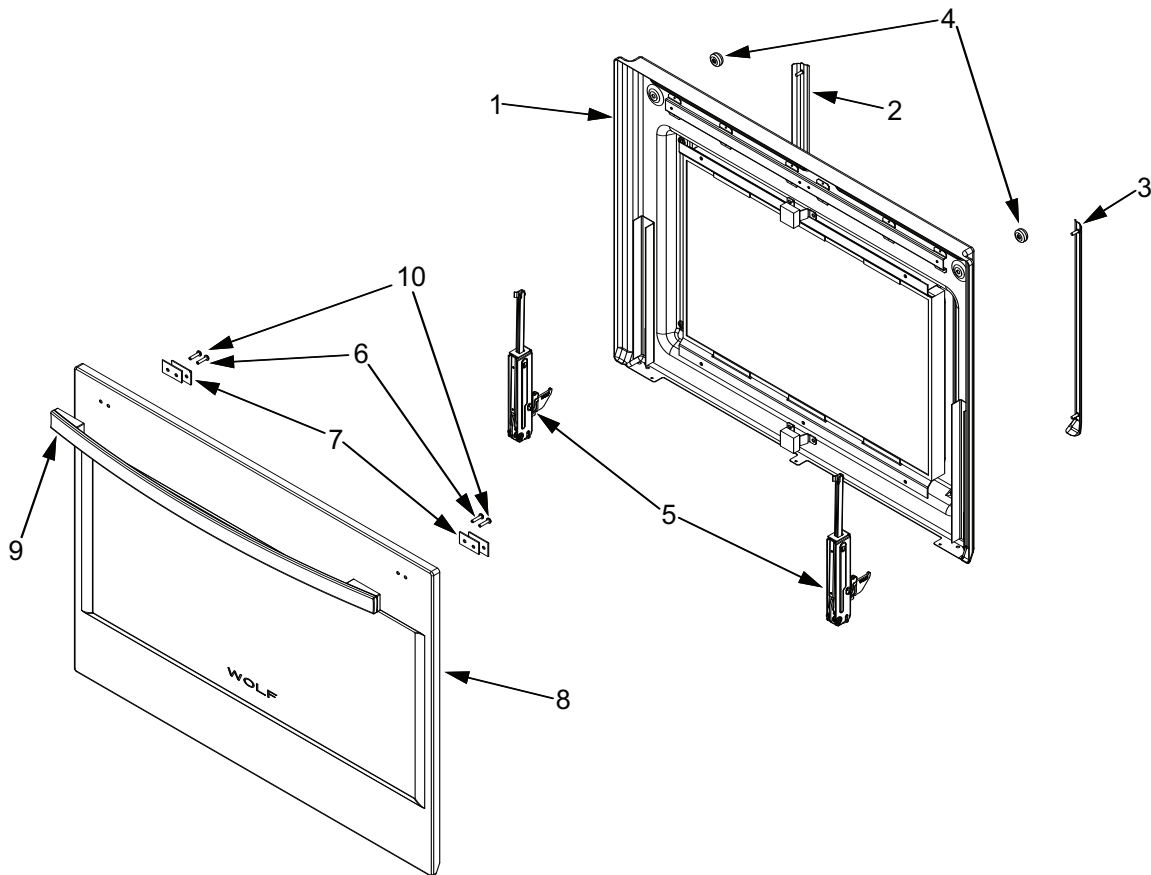

WOLF® E-Series Wall Oven Parts List with Exploded Views

Oven Door Parts List Single and Double Oven

<u>Ref #</u>	<u>Part #</u>	<u>Description</u>
1	808401	Liner Assy.
2	808589	Door Glide, Left Weldment
3	808591	Door Glide, Rt Weldment
4	808593	Bumper, Door
5	808594	Hinge, Door
6	801540	Inside Screw (All Tear Drop Handles) 10-24 x 1/4" Screw W/Dog Point
	811575	Inside Screws (Framed Euro Handle) 8-32 x .625 Hex w / Shrh Mach Scr
	811949	Inside Screws (Unframed Euro Handle) 8-32 x .75 Hex w / Shrh Mach Scr
7	808595	Bracket, Mounting-Door Handle
8	808402	Skin Assy., Framed Upper/Single
	813125	Skin Assy., Framed Upper/Single Tear Drop
	808403	Skin Assy., Framed Lower
	813127	Skin Assy., Framed Lower Tear Drop
	808404	Skin Assy., Un-Framed Upper/Single
	813129	Skin Assy., Un-Framed Upper/Single Tear Drop
	808405	Skin Assy., Un-Framed Lower
	813131	Skin Assy., Un-Framed Lower Tear Drop
9	808406	Handle, Door, Framed Tear Drop
	808407	Handle, Door, UnFramed Tear Drop
	811850	Handle, Door, Framed Euro
	811851	Handle, Door, Unframed Euro
10	811575	Outside Screws (All Euro Handles) 8-32 x .625 Hex w / Shrh Mach Scr
	801540	Outside Screws (All Tear Drop Handles) 10-24 x 1/4" Screw W/Dog Point

NOTE: Complete door assembly is a special order, Call Customer Service Department

Not Shown:

803379 Door Liner Screws

Oven Door Exploded View Single and Double Oven