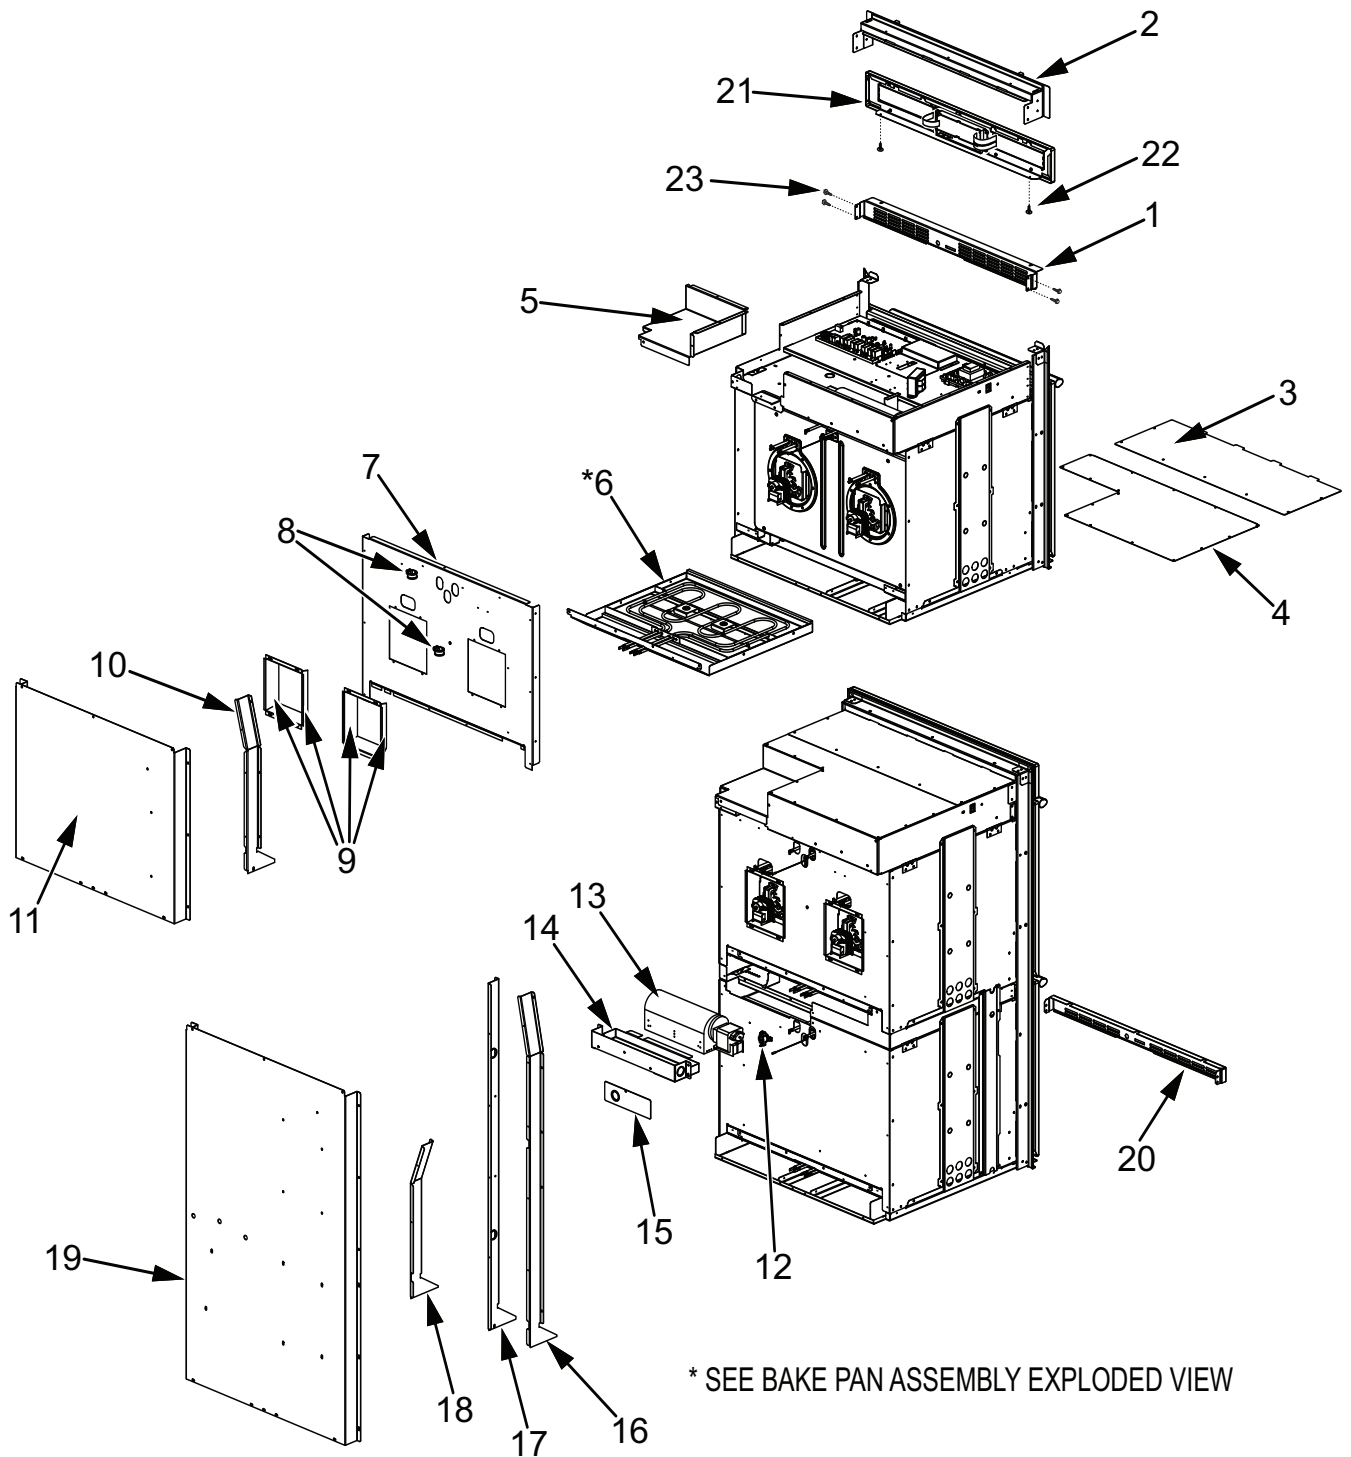

**Oven Back Parts List
Single and Double Oven**

<u>Ref #</u>	<u>Part #</u>	<u>Description</u>
1	808600	Plate, Upper Venting Face
2	808601	Weld Assembly, Cowling
3	808602	Panel, Upper Front
4	808603	Cover, Rear Top
5	808604	Cover, Small, Top Module
*6	808605	Element, Bake Mgo 3500
7	811452	Panel, Back - Top
8	808607	Strain Relief, Metal
9	808607	Convection Fan Shroud
10	808609	Channel, Divider Side Exhaust Sgl
11	808610	Panel, Back - SO30
12	808584	Switch, Thermostat Upper
13	808611	Fan, Cooling Lower
14	808612	Cover, Fan Cooling
15	808613	Cover, Small Back Panel
16	808614	Channel, Divider Side Exh-Long
17	808615	Channel, Cooling, Dbl WO
18	808616	Channel, Divider Side Exh-Short
19	808617	Cover, Back
20	808618	Plate, Vent - Middle
21	808619	Assy, SO Framed Control Panel
	808620	Assy, SO Unframed Control Panel
	811933	Cont Pnl, Unframed Sgl Oven (ICB only)
	808621	Assy, DO Framed Control Panel
	808622	Assy, DO Unframed Control Panel
	811934	Cont Pnl, Unframed Dbl Oven (ICB only)
22	730239	Screw, #8x3/8" Mod. Truss Hd
23	801542	8-18x3/8" Screw Type B H/W/Hd

Not Shown

809594	Communication Cable
811212	Harness, Main, Single
811213	Harness, Main, Double
811214	Wire Routing Device, Plastic
812211	Power Cord Conduit, Single
812212	Power Cord Conduit, Double
808623	Terminal Box & Gnd Wire (International only)
808624	Plug, Hole

* See Bake Pan Assembly exploded view page 8 & 9

**Oven Back Exploded View
Single and Double Oven**