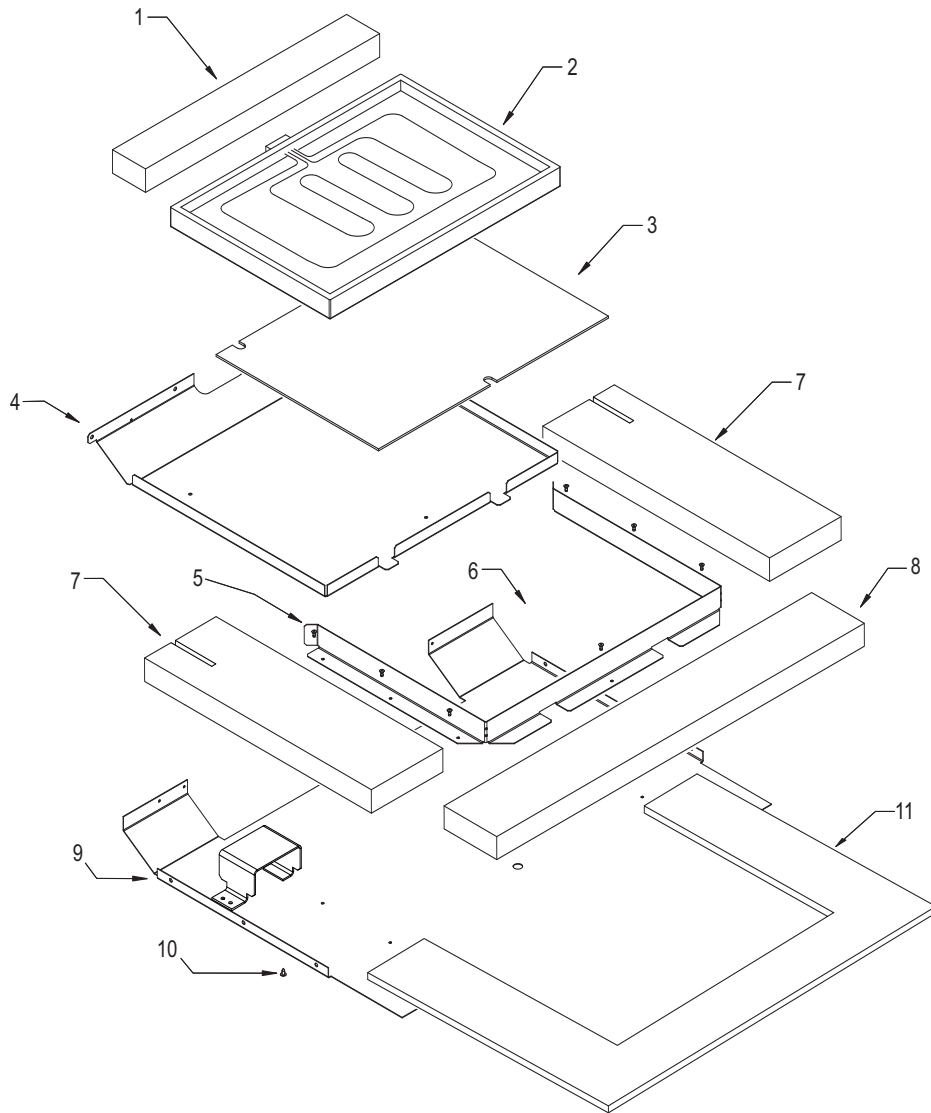

**Bake Pan Assembly Exploded View
Single and Double Oven**

**30" Bake Pan Parts List
Single and Double Oven**

<u>Ref #</u>	<u>Part #</u>	<u>Description</u>
1	806598	Insulation, Bake Element , Behind
2	800360	Element, Bake
3	806597	Insulation, Bake Element, Under
4	800359	Pan, Bake Element
5	800358	Bracket, Bake Element
6	801542	Screw, 8-18x3/8"
7	806604	Insulation, Base, Sides
8	806634	Insulation, Base, Rear
9	807671	Enclosure, Bottom, 30"
10	801553	Screw, 6-20x3/8"
11	808038	Insulation, Cavity Btm, Thin, 30"

**36" Bake Pan Parts List
Single Oven**

<u>Ref #</u>	<u>Part #</u>	<u>Description</u>
1	806598	Insulation, Bake Element , Behind
2	800360	Element, Bake
3	806597	Insulation, Bake Element, Under
4	800359	Pan, Bake Element
5	800358	Bracket, Bake Element
6	801542	Screw, 8-18x3/8"
7	806620	Insulation, Base, Sides
8	806621	Insulation, Base, Rear
9	807672	Enclosure, Bottom, 36"
10	801553	Screw, 6-20x3/8"
11	808043	Insulation, Cavity Btm, Thin, 36"