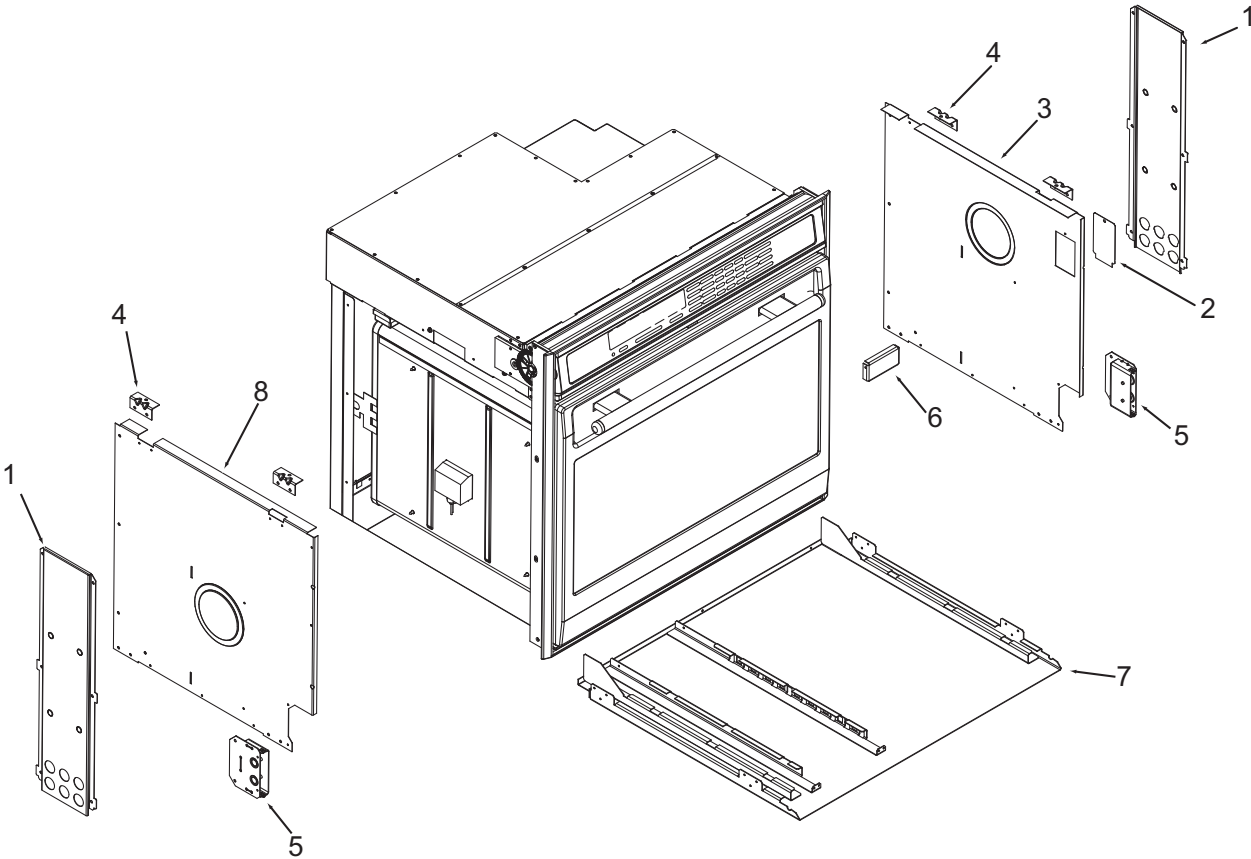

**30" Side and Base View Parts List
Single and Double Oven**

<u>Ref #</u>	<u>Part #</u>	<u>Description</u>
1	820125	Channel, Upper Venting
2	800890	Cover, Temperature Probe
3	801721	Enclosure, Rt Side 30"
4	801475	Bracket, Hold Down
5	800926	Hinge, Pocket
6	800364	Stiffener, U-Wrap
7	808422	Base, Assembly Single
	804541	Base, Assembly, Double
8	801720	Enclosure, Left Side, 30"

**36" Side and Base View Parts List
Single Oven**

<u>Ref #</u>	<u>Part #</u>	<u>Description</u>
1	801335	Channel, Upper Venting
2	800890	Cover, Temperature Probe
3	801724	Enclosure, Rt Side
4	801475	Bracket, Hold Down
5	800926	Hinge, Pocket
6	800364	Stiffener, U-Wrap
7	804553	Base, Assembly, 36"
8	801723	Enclosure, Left Side,

**Oven Side and Base Exploded View
Single and Double Oven**