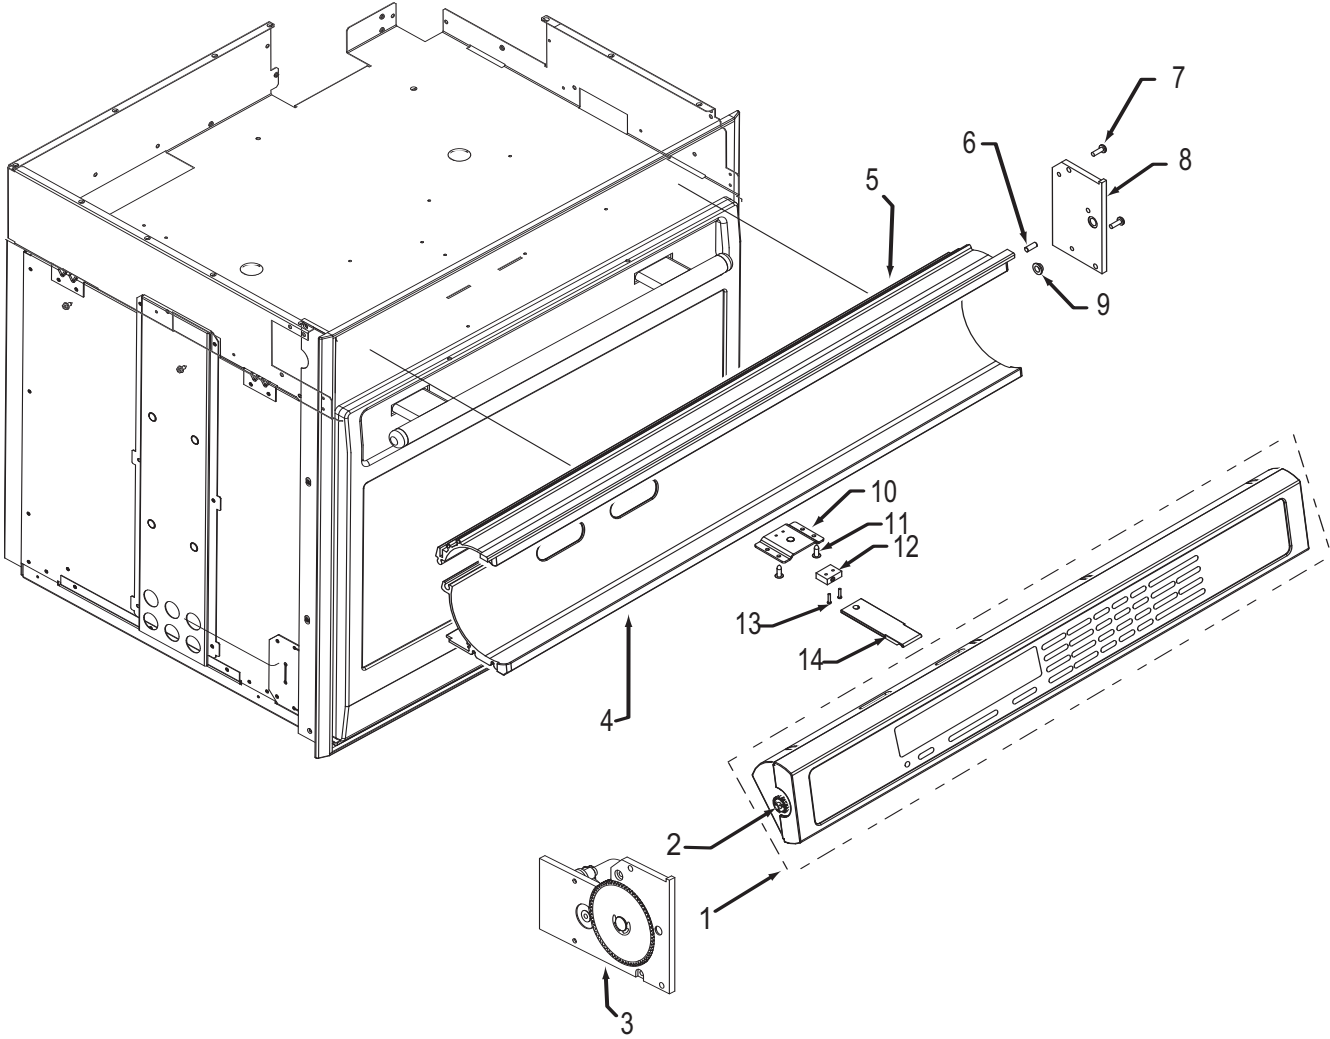

**30" Oven Control Panel Parts List
Single and Double Oven**

<u>Ref #</u>	<u>Part #</u>	<u>Description</u>
1	805081	Control Head, 30, Sngl, Sst
	811231	Control Head, Sngl, SS 30, SVCE (Rohs, Intl Only)
	805104	Control Head, 30, Dbl, Sst
	81????	Control Head, Dbl, SS 30, SVCE (Rohs, Intl Only)
	805106	Control Head, 30, Sngl, Plt
	811232	Control Head, Sngl, Plt 30, SVCE (Rohs, Intl Only)
	805107	Control Head, 30, Dbl, Plt
	811229	Control Head, Dbl, Plt 30, SVCE (Rohs, Intl Only)
	805109	Control Head, 30, Sngl, Blk
	811233	Control Head, Sngl, Blk 30, SVCE (Rohs, Intl Only)
	805110	Control Head, 30, Dbl, Blk
	811230	Control Head, Dbl, Blk 30, SVCE (Rohs, Intl Only)
2	805178	Wall Oven Display Pinion Rpl. Pkg.
3	809725	Motor, Drive Assy., Sst
	809727	Motor, Drive Assy., Plt
	809726	Motor, Drive Assy., Blk
4	801231	C-Channel Bottom, 30", Sst
	801738	C-Channel Bottom, 30", Plt
	801740	C-Channel Bottom, 30", Blk
5	801230	C-Channel Top, 30", Sst
	801737	C-Channel Top, 30", Plt
	801739	C-Channel Top, 30", Blk
6	802964	Pin, Stop, Control Panel
7	801538	Screw, 8-32x1/2"
8	802791	Mtg, Control Panel, Rt SS
	801555	Mtg, Control Panel, Rt Black
	801556	Mtg, Control Panel, Rt Plat.
9	803484	Bearing, Flange, Control Panel
10	801920	Bracket, Switch, Control Panel
11	801549	Screw, 8-18x1/2"
12	809116	Switch, Actuation, Control Panel
13	801677	Screw, 2-56x3/8"
14	800704	Plunger, Control Display

**36" Oven Control Panel Parts List
Single Oven**

<u>Ref #</u>	<u>Part #</u>	<u>Description</u>
1	805105	Control Head, 36, Sngl, Sst
	811234	Control Head, Sngl, Sst 36, SVCE (Rohs, Intl Only)
	805108	Control Head, 36, Sngl, Plt
	811235	Control Head, Sngl, Plt 36, SVCE (Rohs, Intl Only)
	805111	Control Head, 36, Sngl, Blk
	811236	Control Head, Sngl, Blk 36, SVCE (Rohs, Intl Only)
2	805178	Wall Oven Display Pinion Rpl. Pkg.
3	809725	Motor, Drive Assy., Sst
	809727	Motor, Drive Assy., Plt
	809726	Motor, Drive Assy., Blk
4	801525	C-Channel Bottom, 36", Sst
	801742	C-Channel Bottom, 36", Plt
	801744	C-Channel Bottom, 36", Blk
5	801526	C-Channel Top, 36", Sst
	801741	C-Channel Top, 36", Plt
	801743	C-Channel Top, 36", Blk
6	802964	Pin, Stop, Control Panel
7	801538	Screw, 8-32x1/2"
8	802791	Mtg, Control Panel, Rt SS
	801555	Mtg, Control Panel, Rt Black
	801556	Mtg, Control Panel, Rt Plat.
9	803484	Bearing, Flange, Control Panel
10	801920	Bracket, Switch, Control Panel
11	801549	Screw, 8-18x1/2"
12	809116	Switch, Actuation, Control Panel
13	801677	Screw, 2-56x3/8"
14	800704	Plunger, Stainless Steel

Not Shown

- 803319 Spring, Ribbon Cable, Short
- 803357 Mount, Cable-Tie, Adhesive

**Oven Control Panel Exploded View
Single and Double Oven**