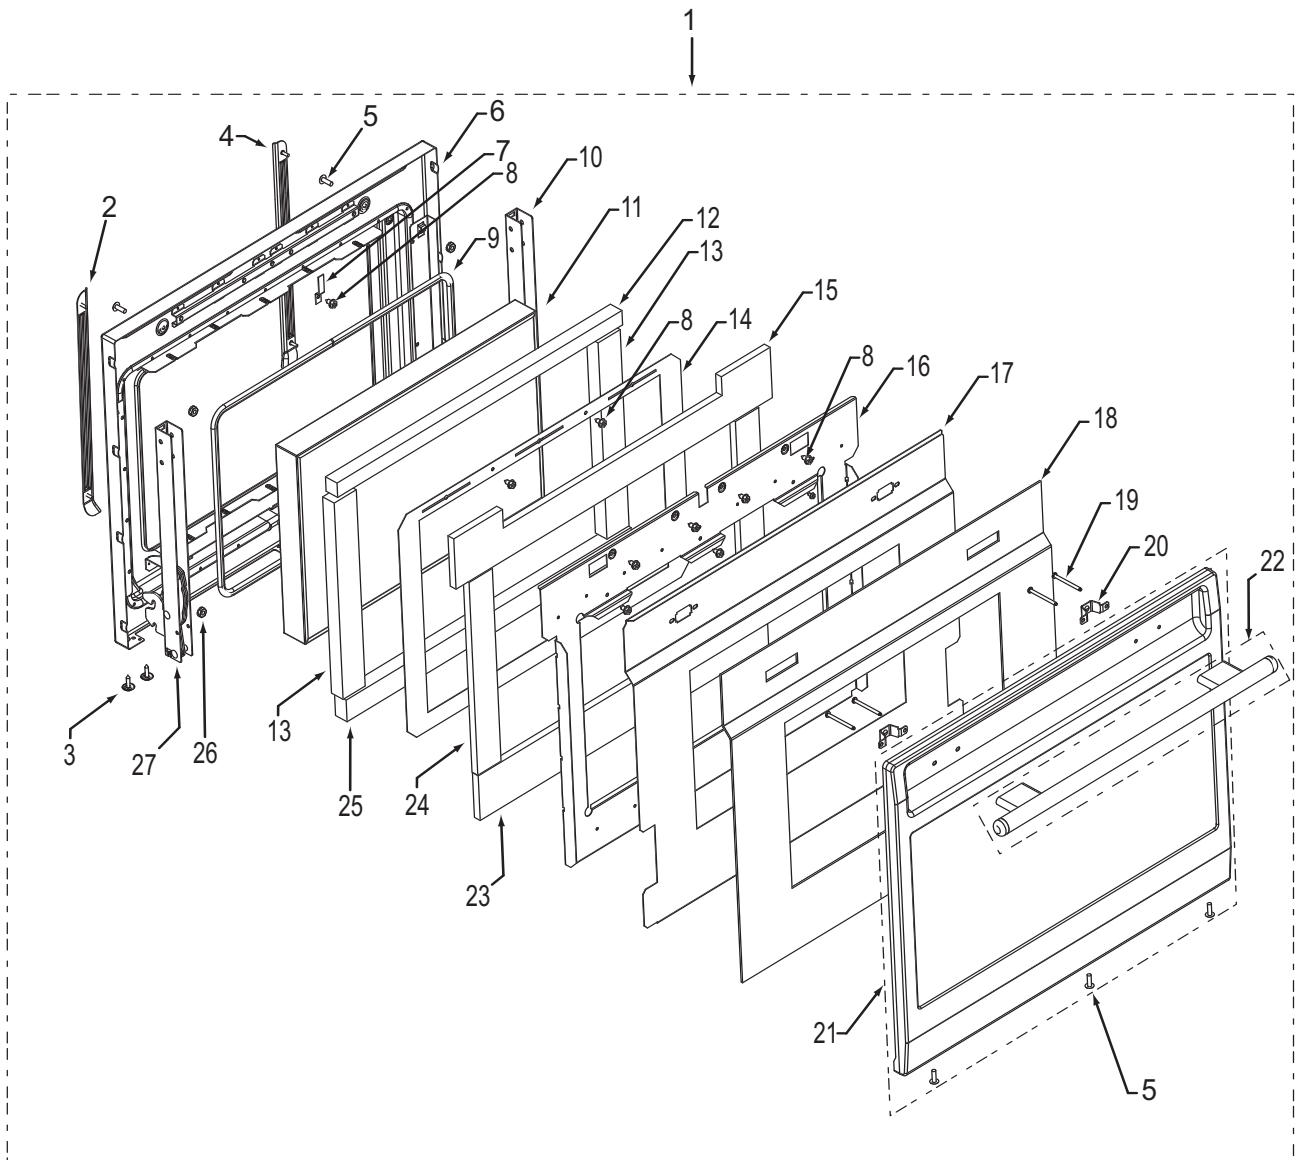

**30" Oven Door Parts List
Single and Double Oven**

<u>Ref #</u>	<u>Part #</u>	<u>Description</u>
1		*Special order, Call Factory Parts Department
2	800523	Left Door Rack Guide, 30", assy
3	802929	Sems Ph Hd Washer, 6-20x5/8
4	800522	Right Door Rack Guide, 30"
5	803379	Screw, 8-18x1/2"
6	809816	Weldment, Liner, Door 30"
7	801102	Striker Plate, Door Latch
8	801542	Screw, 8-18x3/8"
9	800318	Gasket, Rope, Glass Pack, 30"
10	809115	Hydraulic Oven Door Hinge
11	809553	Triple Pane Oven Glass Pack, 30"
12	806610	Insulation, Door, Inner Top, 30"
13	806595	Insulation, Door, Inner, Sides, 30"
14	800319	Shield, Heat, Inner, Door, 30"
15	810794	Insulation, Door, Center, Top, 30"
16	820116	Heat Deflector, Center, 30"
17	803835	Shield, Heat, Door, 30"
18	806596	Insulation, Door, Outer, 30"
19	801540	Screw, 10-24x2-1/4"
20	800314	Bracket, Door, Outer, Mounting
21	802940	Door Skin, Outer w/window, 30" F/S
	803227	Door Skin, Outer w/window, 30" U/S
	803232	Door Skin, Outer w/window, 30" F/S, No Logo
	803235	Door Skin, Outer w/window, 30" U/S, No Logo
	803230	Door Skin, Outer w/window, 30" U/B
	803236	Door Skin, Outer w/window, 30" U/B, No Logo
	803231	Door Skin, Outer w/window, 30" U/P
	803237	Door Skin, Outer w/window, 30" U/P, No Logo
22	801204	Handle, Oven Door, Assy., 30", Sst
	801599	Handle, Oven Door, Assy., 30", Plt
	801600	Handle, Oven Door, Assy., 30", Blk
23	806606	Insulation, Door, Ctr., Bottom, 30"
24	806605	Insulation, Door, Ctr., Side, 30"
25	806615	Insulation, Door, Inner Top
26	800418	Nut, 8-32 Hex Nut W/Lock Washer
27	800689	Hinge, Wall Oven, 30"

**36" Oven Door Parts List
Single Oven**

<u>Ref #</u>	<u>Part #</u>	<u>Description</u>
1		*Special order, Call Factory Parts Department
2	801816	Left Door Rack Guide, 36", assy
3	802929	Sems Ph Hd Washer, 6-20x5/8
4	801815	Right Door Rack Guide, 36"
5	803379	Screw, 8-18x1/2"
6	809817	Weldment, Liner, Door, 36"
7	801102	Striker Plate, Door Latch
8	801542	Screw, 8-18x3/8"
9	801764	Gasket, Rope, Glass Pack, 36"
10	809115	Hydraulic Oven Door Hinge
11	801448	Triple Pane Oven Glass Pack, 36"
12	806610	Insulation, Door, Inner Top, 36"
13	806617	Insulation, Door, Inner, Sides, 36"
14	801765	Shield, Heat, Inner, Door, 36"
15	810794	Insulation, Door, Center, Top
16	801766	Heat Deflector, Center, 36"
17	803378	Shield, Heat, Door, 36"
18	806613	Insulation, Door, Outer, 36"
19	801540	Screw, 10-24x2-1/4"
20	800314	Bracket, Door, Outer, Mounting
21	803245	Door Skin, Otr w/window, 36" U/S
	803246	Door Skin, Otr w/window, 36" U/B
	803247	Door Skin, Otr w/window, 36" U/P
22	801206	Handle, Oven Door, Assy., 36", Sst
	801893	Handle, Oven Door, Assy., 36", Plt
	801892	Handle, Oven Door, Assy., 36", Blk
23	806606	Insulation, Door, Ctr., Bottom
24	806623	Insulation, Door, Ctr., Side, 36"
25	806615	Insulation, Door, Inner Btm
26	800418	Nut, 8-32 Hex Nut W/Lock Washer
27	803335	Hinge, Wall Oven, 36"

**Oven Door Exploded View
Single and Double Oven**