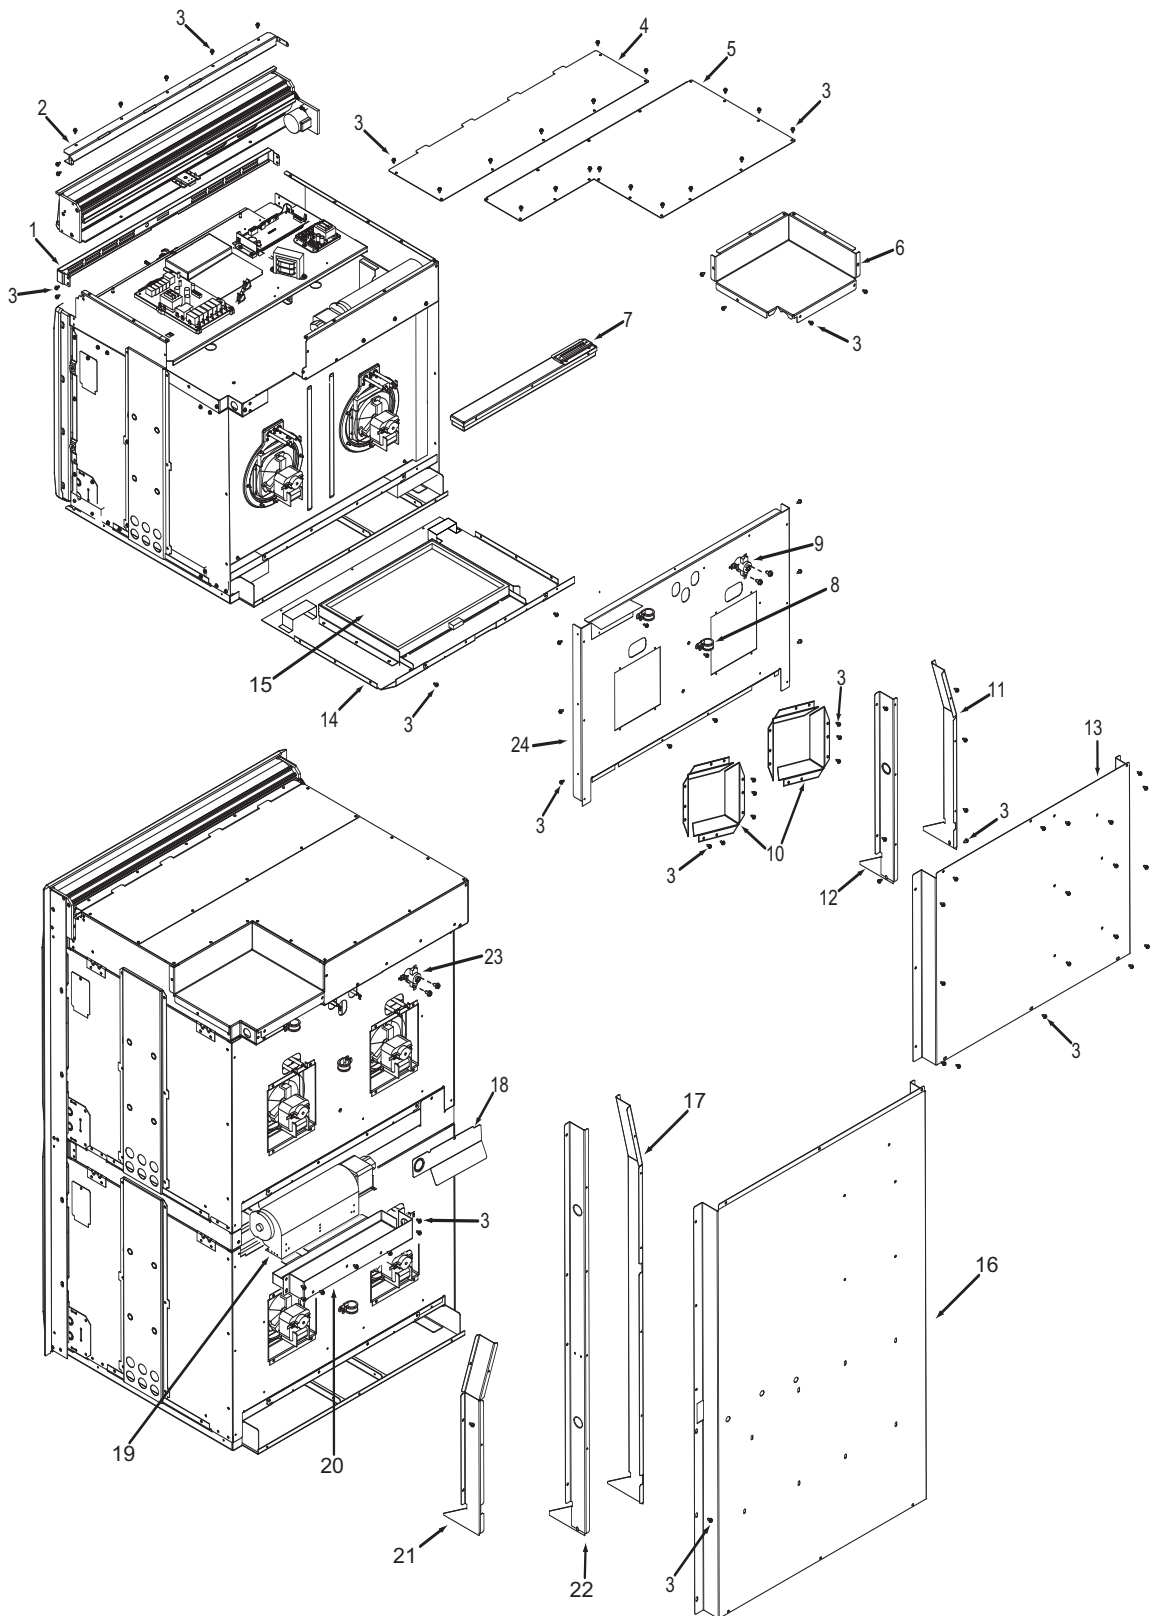

Not Shown

803503	Plate, Vent Middle
806761	Wire Harness, Double Main
806762	Wire Harness, Single Main

**36" Back View Parts List
Single Oven**

<u>Ref #</u>	<u>Part #</u>	<u>Description</u>
1	801536	Face Plate, Venting, Upper, 36"
2	801582	Stiffener, Top Module, 36"
3	801542	Screw, 8-18x3/8"
4	801478	Panel, Top Module, Front, 36"
5	801331	Cover, Large, 36"
6	801803	Cover, Small, Top Module, 36"
7	808660	Catalyst, Sub Assembly
8	808607	Strain Relief, Metal, 36"
9	804554	Switch, Thermostat, 36" Single
10	808607	Convection Fan Shrd, Wall Oven
11	803334	Channel, Exhaust, 36"
12	803327	Channel, Cooling, 36"
13	801506	Panel, Cover, Back, 36"
14	802700*	Bake, Pan Sub Assembly, 36"
15	800360*	Element, Bake, 36"

* See Bake Pan Assembly exploded view page 14.

**Oven Back Exploded View
Single and Double Oven**

**30" Side and Base View Parts List
Single and Double Oven**

<u>Ref #</u>	<u>Part #</u>	<u>Description</u>
1	820125	Channel, Upper Venting
2	800890	Cover, Temperature Probe
3	801721	Enclosure, Rt Side 30"
4	801475	Bracket, Hold Down
5	800926	Hinge, Pocket
6	800364	Stiffener, U-Wrap
7	808422	Base, Assembly Single
	804541	Base, Assembly, Double
8	801720	Enclosure, Left Side, 30"