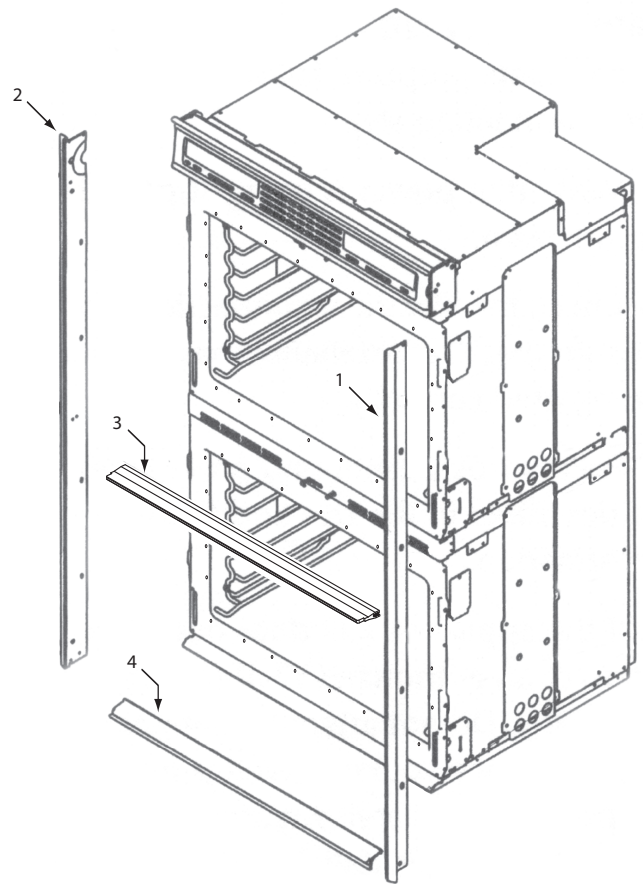

Trim Exploded View

<u>Model #</u>	<u>Ref#</u>	<u>Part #</u>	<u>Description</u>
SO30F/S	1	800706	Extrusion, Side, Right
	2	800707	Extrusion, Side, Left
	3	805115	Extrusion, Bottom
SO36U/S	1	800939	Extrusion, Side, Right
	2	800938	Extrusion, Side, Left
	3	802731	Extrusion, Bottom
SO30U/B	1	800525	Extrusion, Side, Right
	2	800524	Extrusion, Side, Left
	3	805175	Extrusion, Bottom
SO36U/B	1	802740	Extrusion, Side, Right
	2	802739	Extrusion, Side, Left
	3	802743	Extrusion, Bottom

Not Shown

808629 Washer, .25 x .625, Fiber

<u>Model #</u>	<u>Ref#</u>	<u>Part #</u>	<u>Description</u>
DO30F/S	1	800389	Extrusion, Side, Right
	2	800390	Extrusion, Side, Left
	3	803720	Extrusion, Middle,
	4	805115	Extrusion, Bottom
DO30U/S	1	800389	Extrusion, Side, Right
	2	800390	Extrusion, Side, Left
	2	803966	Extrusion, Side, Left
	4	805115	Extrusion, Bottom
SO30U/P	1	800518	Extrusion, Side, Right
	2	800519	Extrusion, Side, Left
	4	805174	Extrusion, Bottom
SO36U/P	1	802742	Extrusion, Side, Right
	2	802741	Extrusion, Side, Left
	4	802744	Extrusion, Bottom
DO30U/P	1	805186	Extrusion, Side, Right
	2	805185	Extrusion, Side, Left
	3	805184	Extrusion, Middle
	4	805174	Extrusion, Bottom
DO30U/B	1	805183	Extrusion, Side, Right
	2	805182	Extrusion, Side, Left
	3	805181	Extrusion, Middle
	3	805175	Extrusion, Bottom