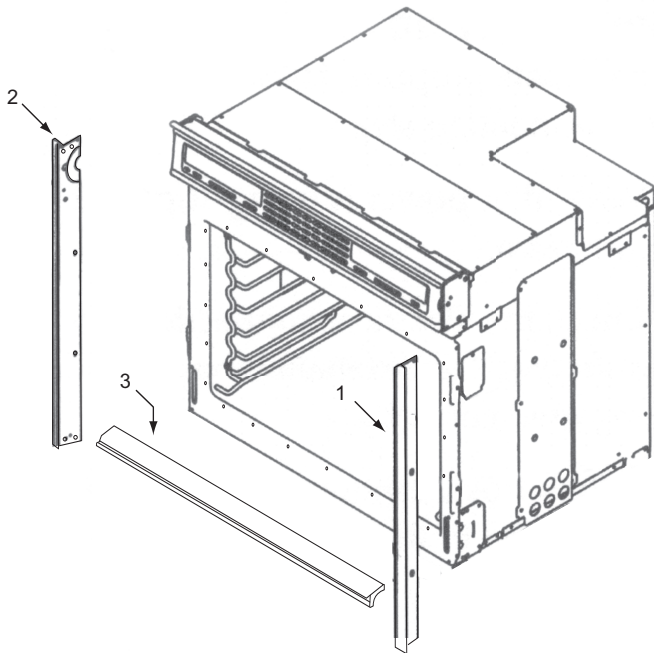

Trim Exploded View

<u>Model #</u>	<u>Ref#</u>	<u>Part #</u>	<u>Description</u>
SO30F/S	1	800706	Extrusion, Side, Right
	2	800707	Extrusion, Side, Left
	3	805115	Extrusion, Bottom
SO36U/S	1	800939	Extrusion, Side, Right
	2	800938	Extrusion, Side, Left
	3	802731	Extrusion, Bottom
SO30U/B	1	800525	Extrusion, Side, Right
	2	800524	Extrusion, Side, Left
	3	805175	Extrusion, Bottom
SO36U/B	1	802740	Extrusion, Side, Right
	2	802739	Extrusion, Side, Left
	3	802743	Extrusion, Bottom

Not Shown

808629 Washer, .25 x .625, Fiber

<u>Model #</u>	<u>Ref#</u>	<u>Part #</u>	<u>Description</u>
DO30F/S	1	800389	Extrusion, Side, Right
	2	800390	Extrusion, Side, Left
	3	803720	Extrusion, Middle,
	4	805115	Extrusion, Bottom
DO30U/S	1	800389	Extrusion, Side, Right
	2	800390	Extrusion, Side, Left
	2	803966	Extrusion, Side, Left
	4	805115	Extrusion, Bottom
SO30U/P	1	800518	Extrusion, Side, Right
	2	800519	Extrusion, Side, Left
	4	805174	Extrusion, Bottom
SO36U/P	1	802742	Extrusion, Side, Right
	2	802741	Extrusion, Side, Left
	4	802744	Extrusion, Bottom
DO30U/P	1	805186	Extrusion, Side, Right
	2	805185	Extrusion, Side, Left
	3	805184	Extrusion, Middle
	4	805174	Extrusion, Bottom
DO30U/B	1	805183	Extrusion, Side, Right
	2	805182	Extrusion, Side, Left
	3	805181	Extrusion, Middle
	3	805175	Extrusion, Bottom