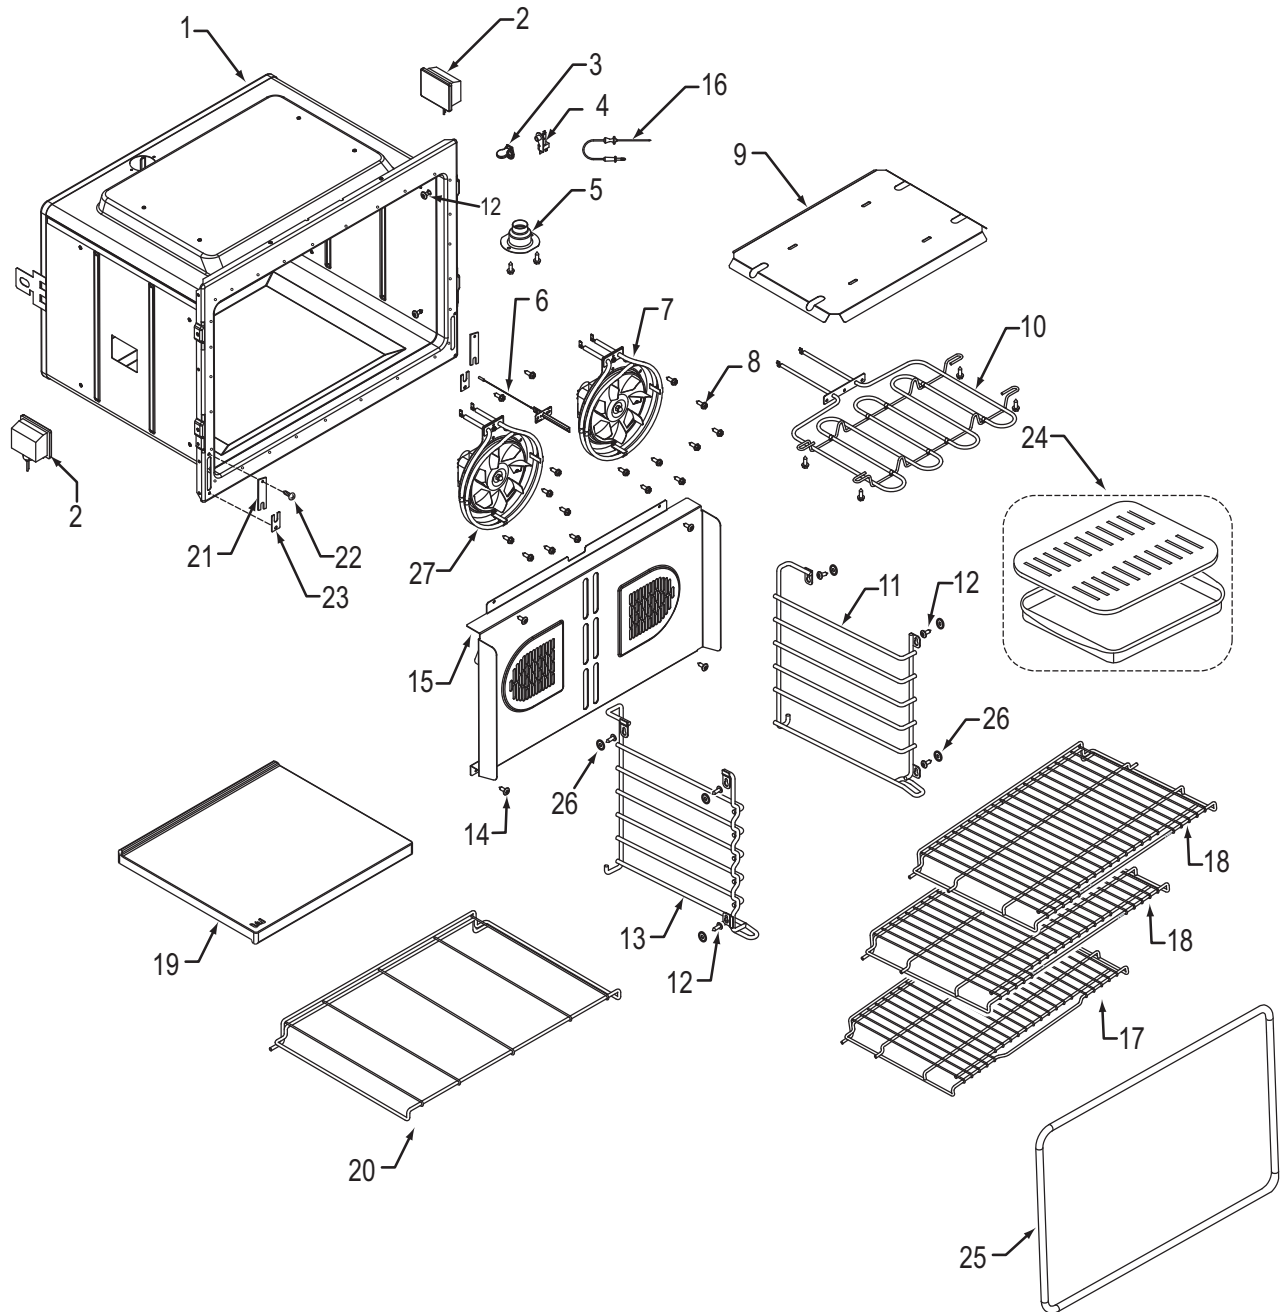

**30" Oven Cavity Parts List
Single and Double Oven**

<u>Ref #</u>	<u>Part #</u>	<u>Description</u>
1	N/A	Cavity, Oven (Contact Factory)
2	808636	Light, Oven
3	808638	Cover, Probe Switch
4	808639	Switch, Probe
5	808640	Catalyst, Smoke
6	809982	Sensor, Temperature
7	809820	Fan, Convection Assy., Cw
8	801544	Screw, 8-32x1/2"
9	808642	Pan, Broil Element
10	808643	Element, Broil, 30"
11	808648	Guide, Rack, Right
12	811453	Screw, Shoulder, 8-18
13	808647	Guide, Rack, Left
14	802704	Screw, 8-32x1/2 Lo Profile
15	808650	Convection Baffle Assembly, 30"
16	808652	Probe, Temperature
17	808653	Rack, Oven 30"
18	808654	Rack, Oven Flat 30"
19	808656	Stone, Pizza
20	808657	Rack, Pizza Stone, 30"
21	803373	Clip, Retainer Hinge
22	802929	Screw 6-20X5/8 PH TRS HD T-AB, Black
23	803323	Cover, Plate
24	804712	Accessory Pkg Broiler Pan Set
25	808659	Gasket, Cavity, 30"
26	808649	Mica Washer w/o Adhesive
27	809818	Fan, Convection Assy., Ccw

**36" Oven Cavity Parts List
Single Oven**

<u>Ref #</u>	<u>Part #</u>	<u>Description</u>
1	N/A	Cavity, Oven (Contact Factory)
2	808636	Light, Oven
3	808638	Cover, Probe Switch
4	808639	Switch, Probe
5	808640	Catalyst, Smoke
6	809982	Sensor, Temperature
7	809820	Fan, Convection Assy., Cw
8	801544	Screw, 8-32x1/2"
9	808642	Deflector, Pan Broil
10	808643	Element, Broil, 36"
11	806518	Guide, Rack, Right
12	806523	Screw, Shoulder, 8-18
13	806517	Guide, Rack, Left
14	802704	Screw, 8-32x1/2 Lo Profile
15	802900	Convection Baffle Assembly, 36"
16	808652	Probe, Temperature
17	802989	Rack, Oven 36"
18	803063	Rack, Oven Flat 36"
19	808656	Stone, Pizza
20	800736	Rack, Pizza Stone, 36"
21	803373	Clip, Retainer Hinge
22	802929	Screw 6-20X5/8 PH TRS HD T-AB, Black
23	803323	Cover, Plate
24	804712	Accessory Pkg Broiler Pan Set
25	806928	Gasket, Cavity, 36"
26	808649	Mica Washer w/o Adhesive
27	809818	Fan, Convection Assy., Ccw

Not Shown

808637	Light Bulb
808655	Pizza Peel
808651	Hard Fiber Flat Washer

**Oven Cavity Exploded View
Single and Double Oven**