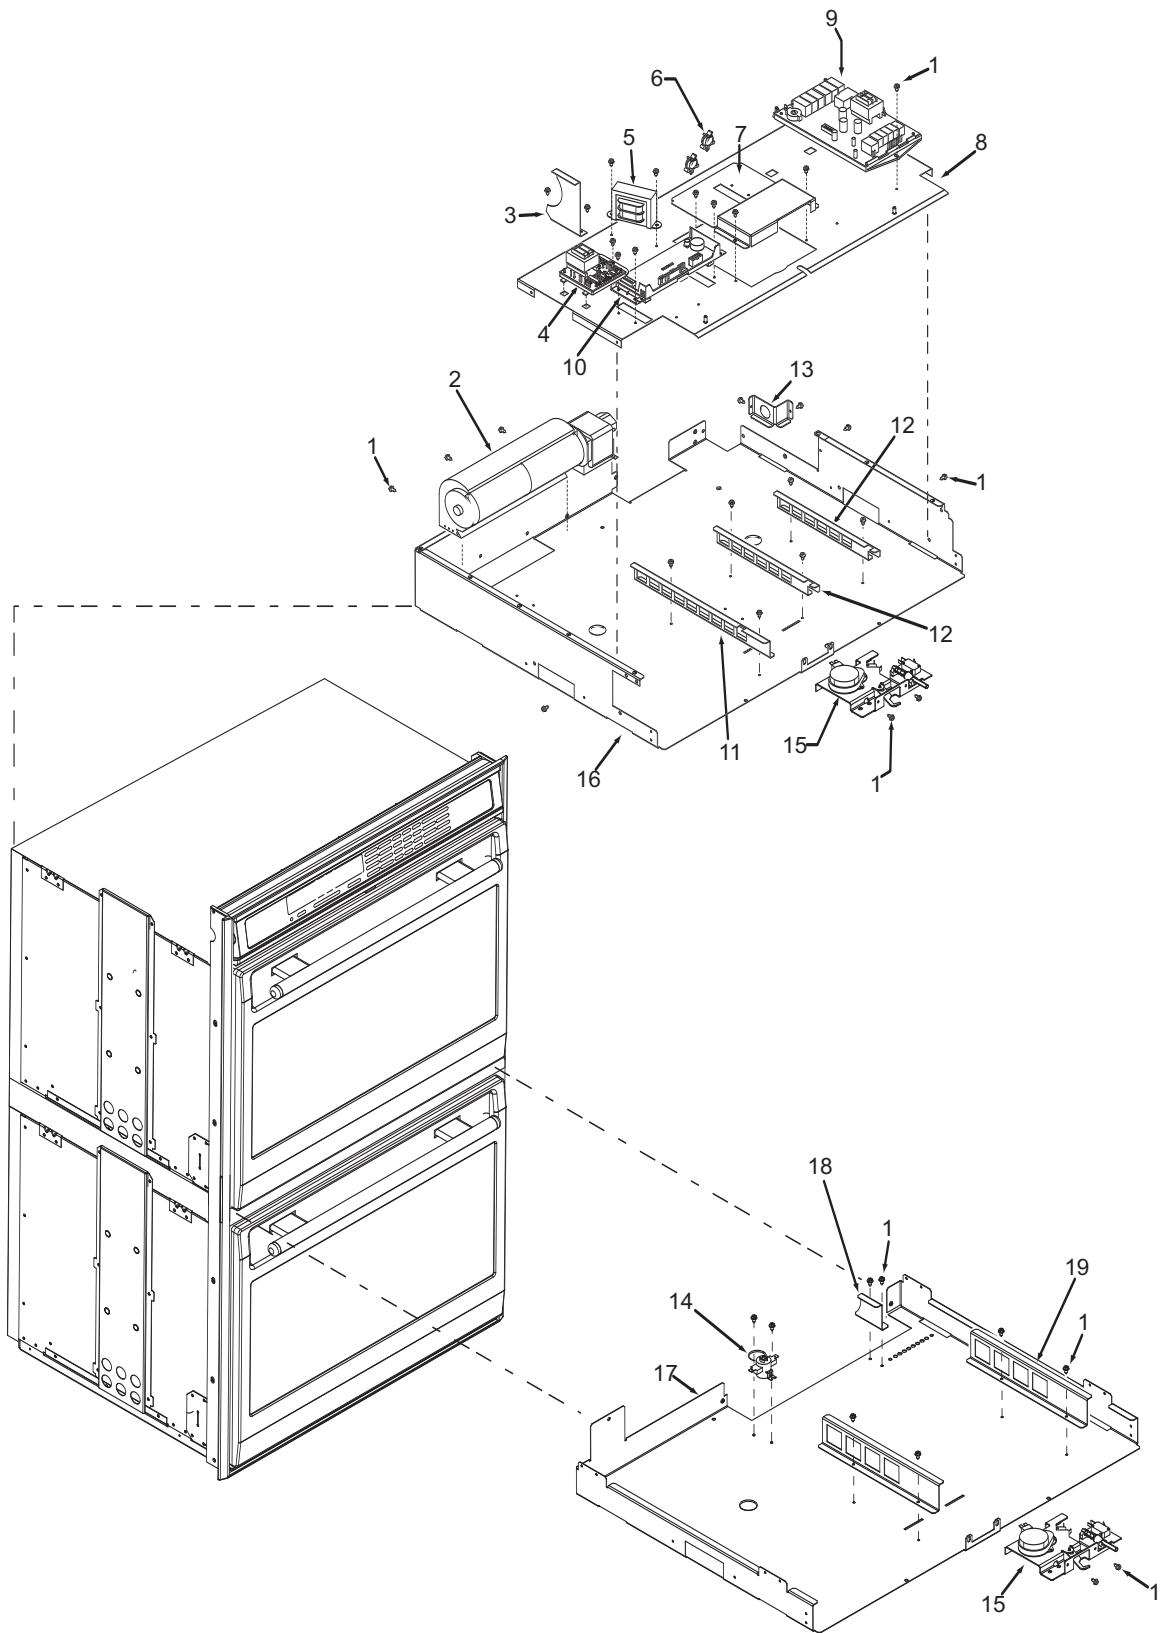

**30" Oven Modules Parts List
Single and Double Oven**

**36" Oven Modules Parts List
Single Oven**

<u>Ref #</u>	<u>Part #</u>	<u>Description</u>
1	801542	Screw, 8-18x3/8"
2	800381	Fan, Cooling, Upper
3	808579	Bracket, Air Diverter Top
4	801363	Control Board, Stepper Motor
5	800950	Transformer, Light
6	801912	Strain Relief, Plastic
7	800385	Cover, Latch
8	803356	Plate, Mounting Hardware
9	807053	Board, Relay"
10	807046	Controller, Oven, Single, 30"
	807045	Controller, Oven, Double, 30"
11	808583	Bracket-Z, Latch, Top Oven
12	808586	Bracket, Support, Top Module
13	808581	Bracket, Cord, Power
14	804537	Switch, Thermostat, Lower (PTS #16064458)
	811669	Switch, Auto Thermostat, Lower (SWS #16064458)
15	800263	Latch, Motorized
16	807542	Pan, Module, 30"
17	800386	Pan, Middle, DO
18	808588	Bracket, Air Diverter, DO
19	820129	Bracket-Z, Latch, Bottom Oven, DO

<u>Ref #</u>	<u>Part #</u>	<u>Description</u>
1	801542	Screw, 8-18x3/8"
2	800381	Fan, Cooling, Upper
3	801224	Bracket, Air Diverter Top
4	801363	Control Board, Stepper Motor
5	800950	Transformer, Light
6	801912	Strain Relief, Plastic
7	800385	Cover, Latch
8	803356	Plate, Mounting Hardware
9	807053	Board, Relay
10	807047	Oven controller, Single 36"
11	820130	Bracket-Z, Latch
12	808586	Bracket, Support, Top Module
13	808581	Bracket, Cord, Power
14	804554	Switch, Thermostat, 36"
15	800263	Latch, Motorized
16	807543	Pan, Module, 36"

Not Shown

809449	Cable, Relay to Controller, 28"
809450	Cable, Relay to Controller, 21"
801714	Power Cord Conduit, Single
812348	Power Cord Conduit, Double

**Oven Modules Exploded View
Single and Double Oven**