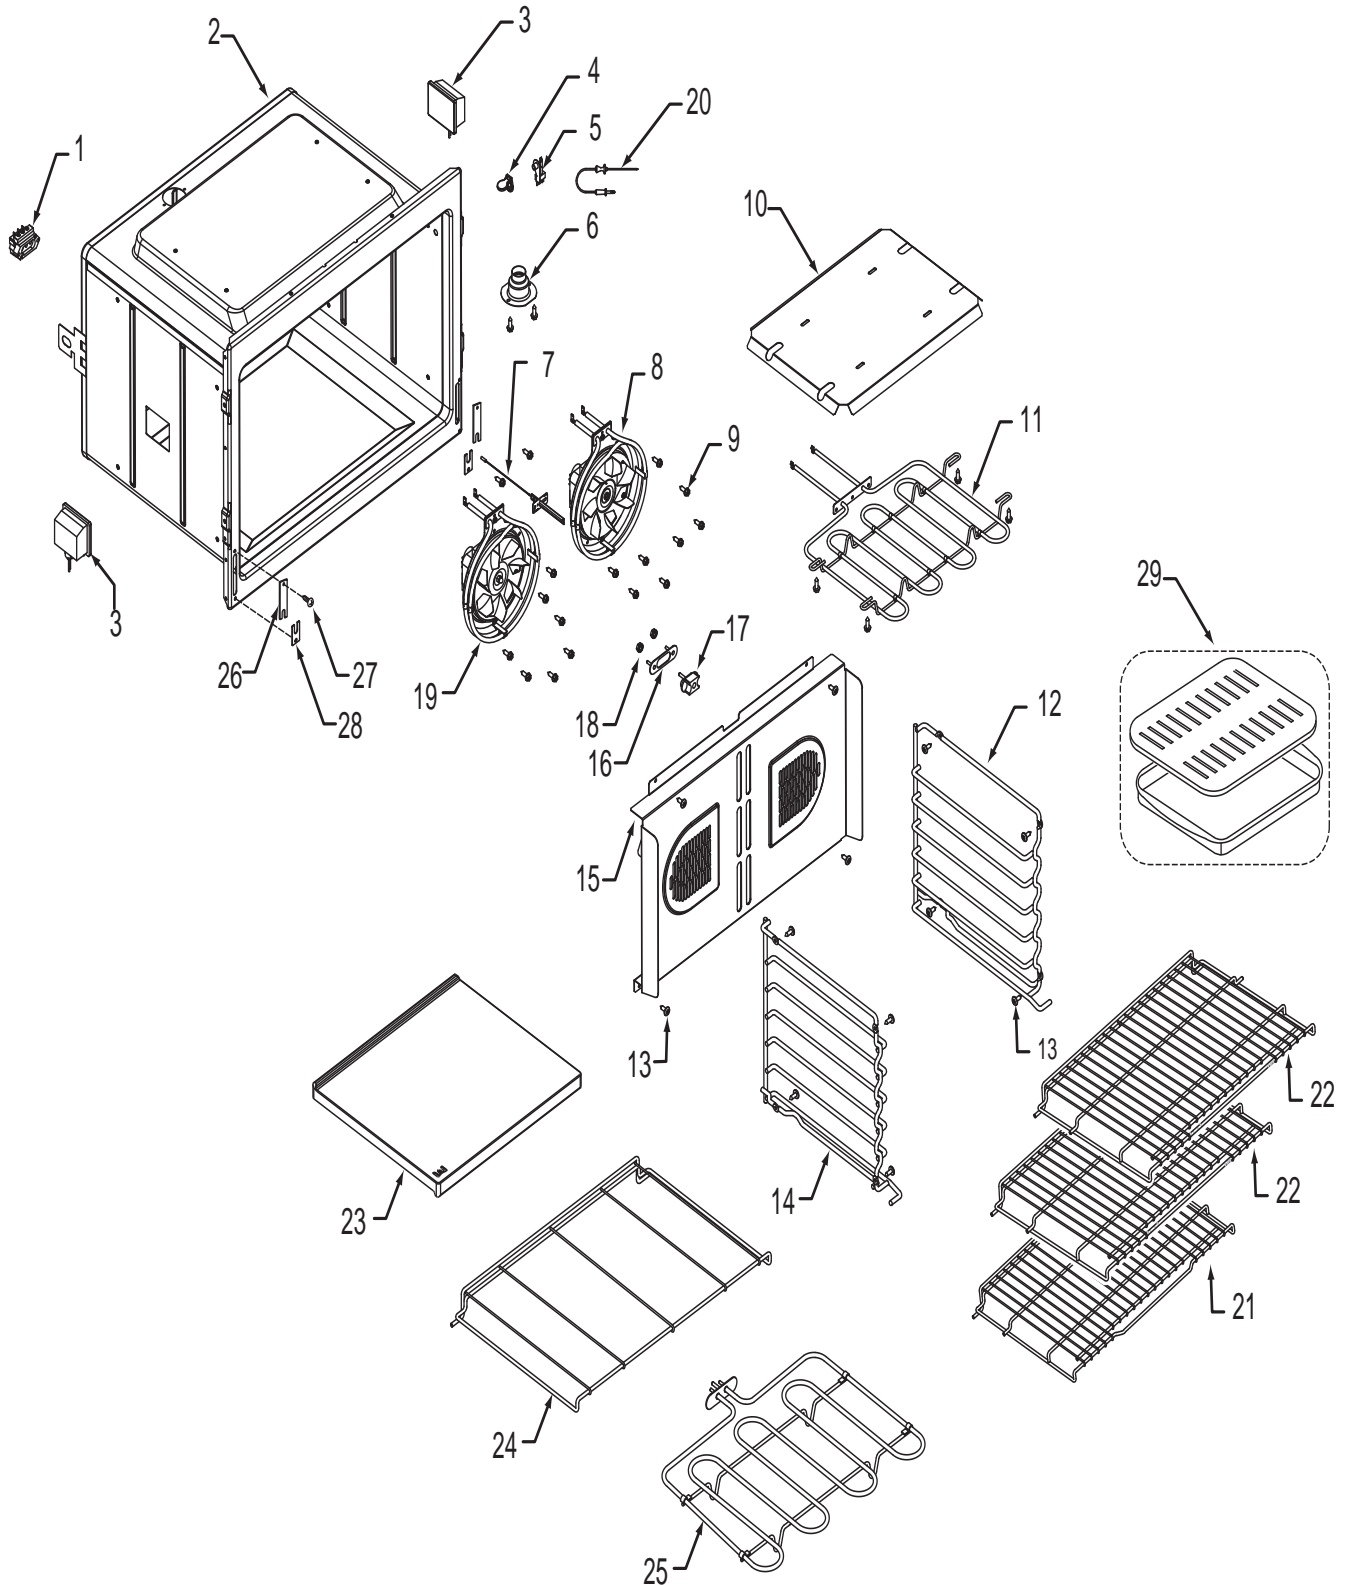

30" Oven Cavity Parts List Single and Double Oven

<u>Ref #</u>	<u>Part #</u>	<u>Description</u>
1	803140	Receptacle, Pizza Element
2	N/A	Cavity, Oven (Not Replaceable)
3	800307	Light, Oven
4	800943	Cover, Probe Switch
5	800942	Switch, Probe
6	800304	Catalyst, Smoke
7	809982	Sensor, Temperature
8	800701	Fan, Convection Assy., Cw
9	801544	Screw, 8-32x1/2"
10	801122	Pan, Broil Element
11	801120	Element, Broil, 30"
12	800368	Guide, Rack, Right
13	802704	Screw, 8-32x1/2 Lo Profile
14	801141	Guide, Rack, Left
15	802898	Convection Baffle Assembly, 30"
16	801417	Plate, Retainer
17	803141	Receptacle, Plug, Ceramic
18	801049	Nut, 8-32 Keps
19	809818	Fan, Convection Assy., Ccw
20	800529	Probe, Temperature
21	802988	Rack, Oven 30"
22	803062	Rack, Oven Flat 30"
23	803859	Stone, Pizza
24	800735	Rack, Pizza Stone, 30"
25	800717	Element, Pizza 3500 Watt 230V
26	803373	Clip, Retainer Hinge
27	802929	Screw 6-20X5/8 PH TRS HD T-AB, Black
28	803323	Cover, Plate
29	804712	Accessory Pkg Broiler Pan Set

36" Oven Cavity Parts List Single Oven

<u>Ref #</u>	<u>Part #</u>	<u>Description</u>
1	803140	Receptacle, Pizza Element
2	N/A	Cavity, Oven (Not Replaceable)
3	800307	Light, Oven
4	800493	Cover, Probe Switch
5	800942	Switch, Probe
6	800304	Catalyst, Smoke
7	809982	Sensor, Temperature
8	800701	Fan, Convection Assy., Cw
9	801544	Screw, 8-32x1/2"
10	801616	Deflector, Pan Broil
11	801615	Element, Broil, 36"
12	800734	Guide, Rack, Right
13	802704	Screw, 8-32x1/2 Lo Profile
14	801142	Guide, Rack, Left
15	802900	Convection Baffle Assembly, 36"
16	801417	Plate, Retainer
17	803141	Receptacle, Plug, Ceramic
18	801049	Nut, 8-32 Keps
19	809818	Fan, Convection Assy., Ccw
20	800529	Probe, Temperature
21	802989	Rack, Oven 36"
22	803063	Rack, Oven Flat 36"
23	803859	Stone, Pizza
24	800736	Rack, Pizza Stone, 36"
25	800717	Element, Pizza 3500 Watt 230V
26	803373	Clip, Retainer Hinge
27	802929	Screw 6-20X5/8 PH TRS HD T-AB, Black
28	803323	Cover, Plate
29	804712	Accessory Pkg Broiler Pan Set

Not Shown

803816	Light Bulb
801949	Pizza Peel

**Oven Cavity Exploded View
Single and Double Oven**