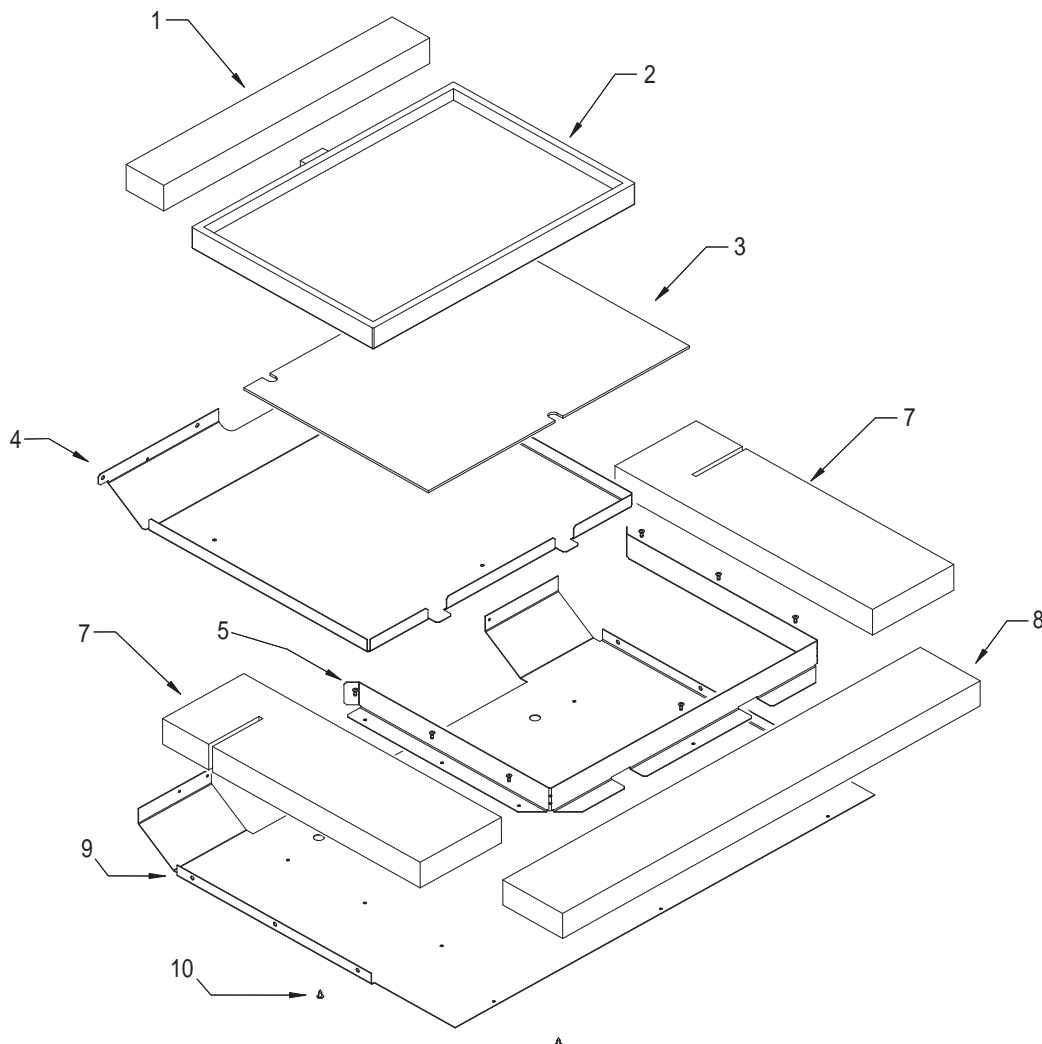

Bake Pan Assembly Exploded View
Single and Double Oven

30" Bake Pan Parts List
Single and Double Oven

Ref #	Part #	Description
1	806598	Insulation, Bake Element , Behind
2	800360	Element, Bake
3	801159	Insulation, Bake Element, Under
4	800359	Pan, Bake Element
5	800358	Bracket, Bake Element
6	801542	Screw, 8-18x3/8"
7	806604	Insulation, Base, U-Wrap Sides
8	806634	Insulation, Base, U-Wrap Front
9	801722	Enclosure, Bottom, 30"
10	801553	Screw, 6-20x3/8"

36" Bake Pan Parts List
Single Oven

Ref #	Part #	Description
1	806598	Insulation, Bake Element , Behind
2	800360	Element, Bake
3	801159	Insulation, Bake Element, Under
4	800359	Pan, Bake Element
5	800358	Bracket, Bake Element
6	801542	Screw, 8-18x3/8"
7	806620	Insulation, Base, U-Wrap Sides
8	806621	Insulation, Base, U-Wrap Front
9	801725	Enclosure, Bottom, 36"
10	801553	Screw, 6-20x3/8"