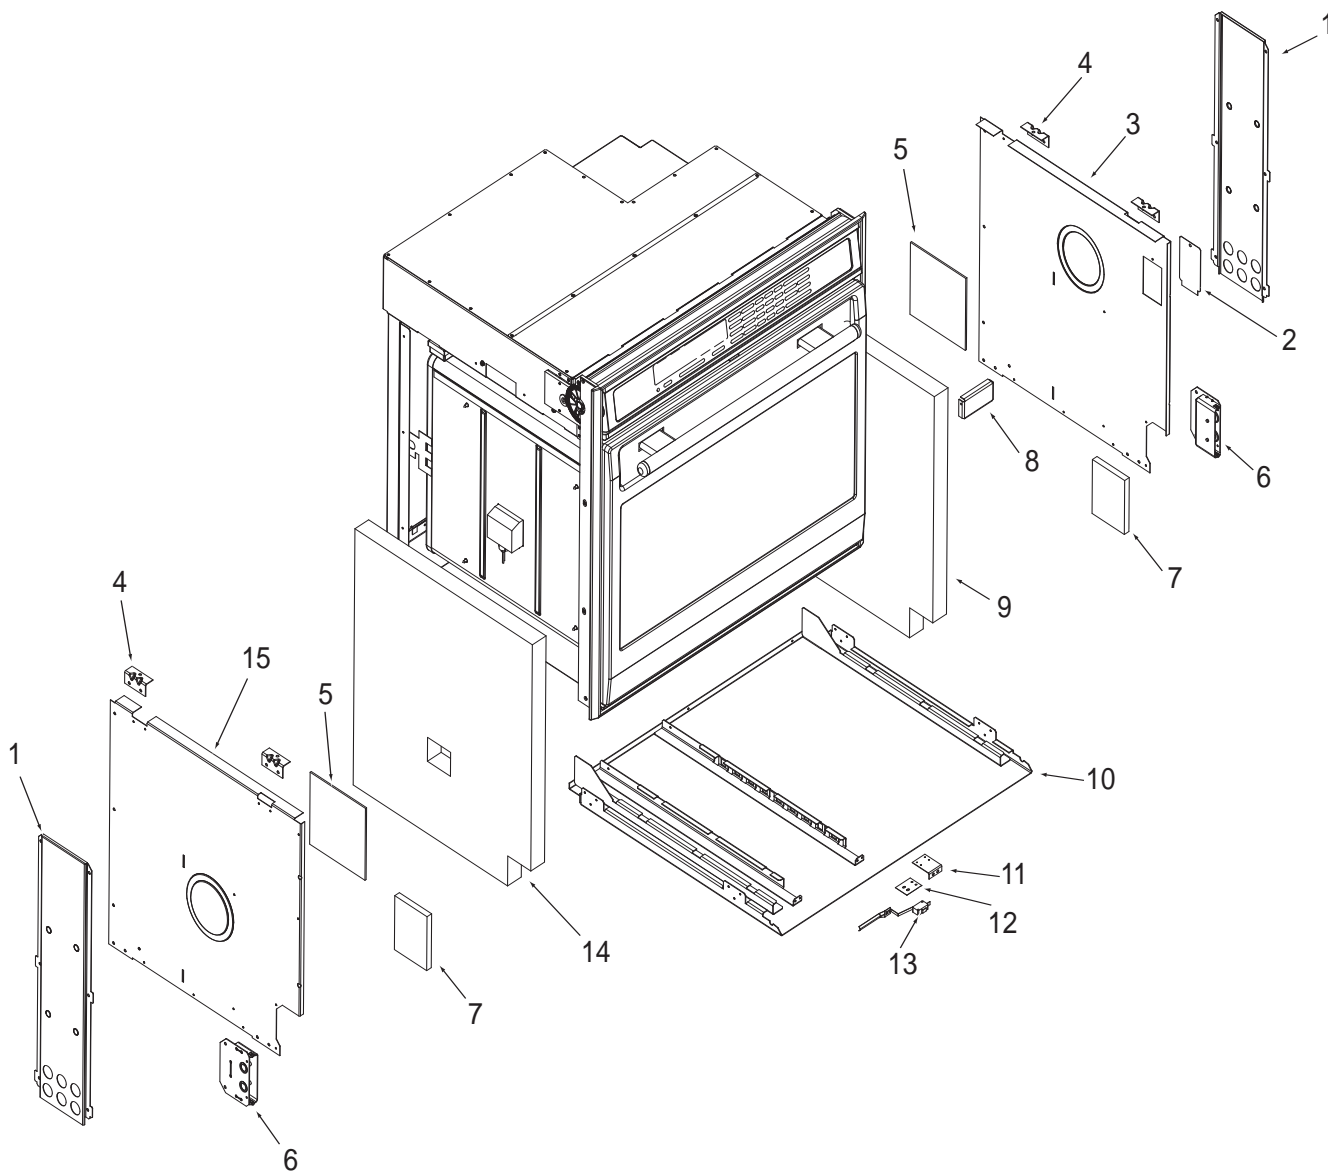

30" Side and Base View Parts List Single and Double Oven

<u>Ref #</u>	<u>Part #</u>	<u>Description</u>
1	820125	Channel, Upper Venting
2	800890	Cover, Temperature Probe
3	801721	Enclosure, Rt Side 30"
4	801475	Bracket, Hold Down
5	801530	Insulation, Light
6	800926	Hinge, Pocket
7	806612	Insulation, Cavity, Hinge
8	800364	Stiffener, U-Wrap
9	806608	Insulation, Cavity, Right Side
10	804549	Base, Assembly Single
	804541	Base, Assembly, Double
11	801901	Plate, Fan Apparency
12	801728	Insulation, Switch
13	802728	Switch, Fan Apparency
14	806609	Insulation, Cavity, Left Side
15	801720	Enclosure, Left Side, 30"

36" Side and Base View Parts List Single Oven

<u>Ref #</u>	<u>Part #</u>	<u>Description</u>
1	801335	Channel, Upper Venting
2	800890	Cover, Temperature Probe
3	801724	Enclosure, Rt Side
4	801475	Bracket, Hold Down
5	801530	Insulation, Light
6	800926	Hinge, Pocket
7	806612	Insulation, Cavity, Hinge
8	800364	Stiffener, U-Wrap
9	806619	Insulation, Cavity, Right Side
10	804553	Base, Assembly, 36"
11	801901	Plate, Fan Apparency
12	801728	Insulation, Switch
13	802728	Switch, Fan Apparency
14	806618	Insulation, Cavity, Left Side
15	801723	Enclosure, Left Side,

**Oven Side and Base Exploded View
Single and Double Oven**