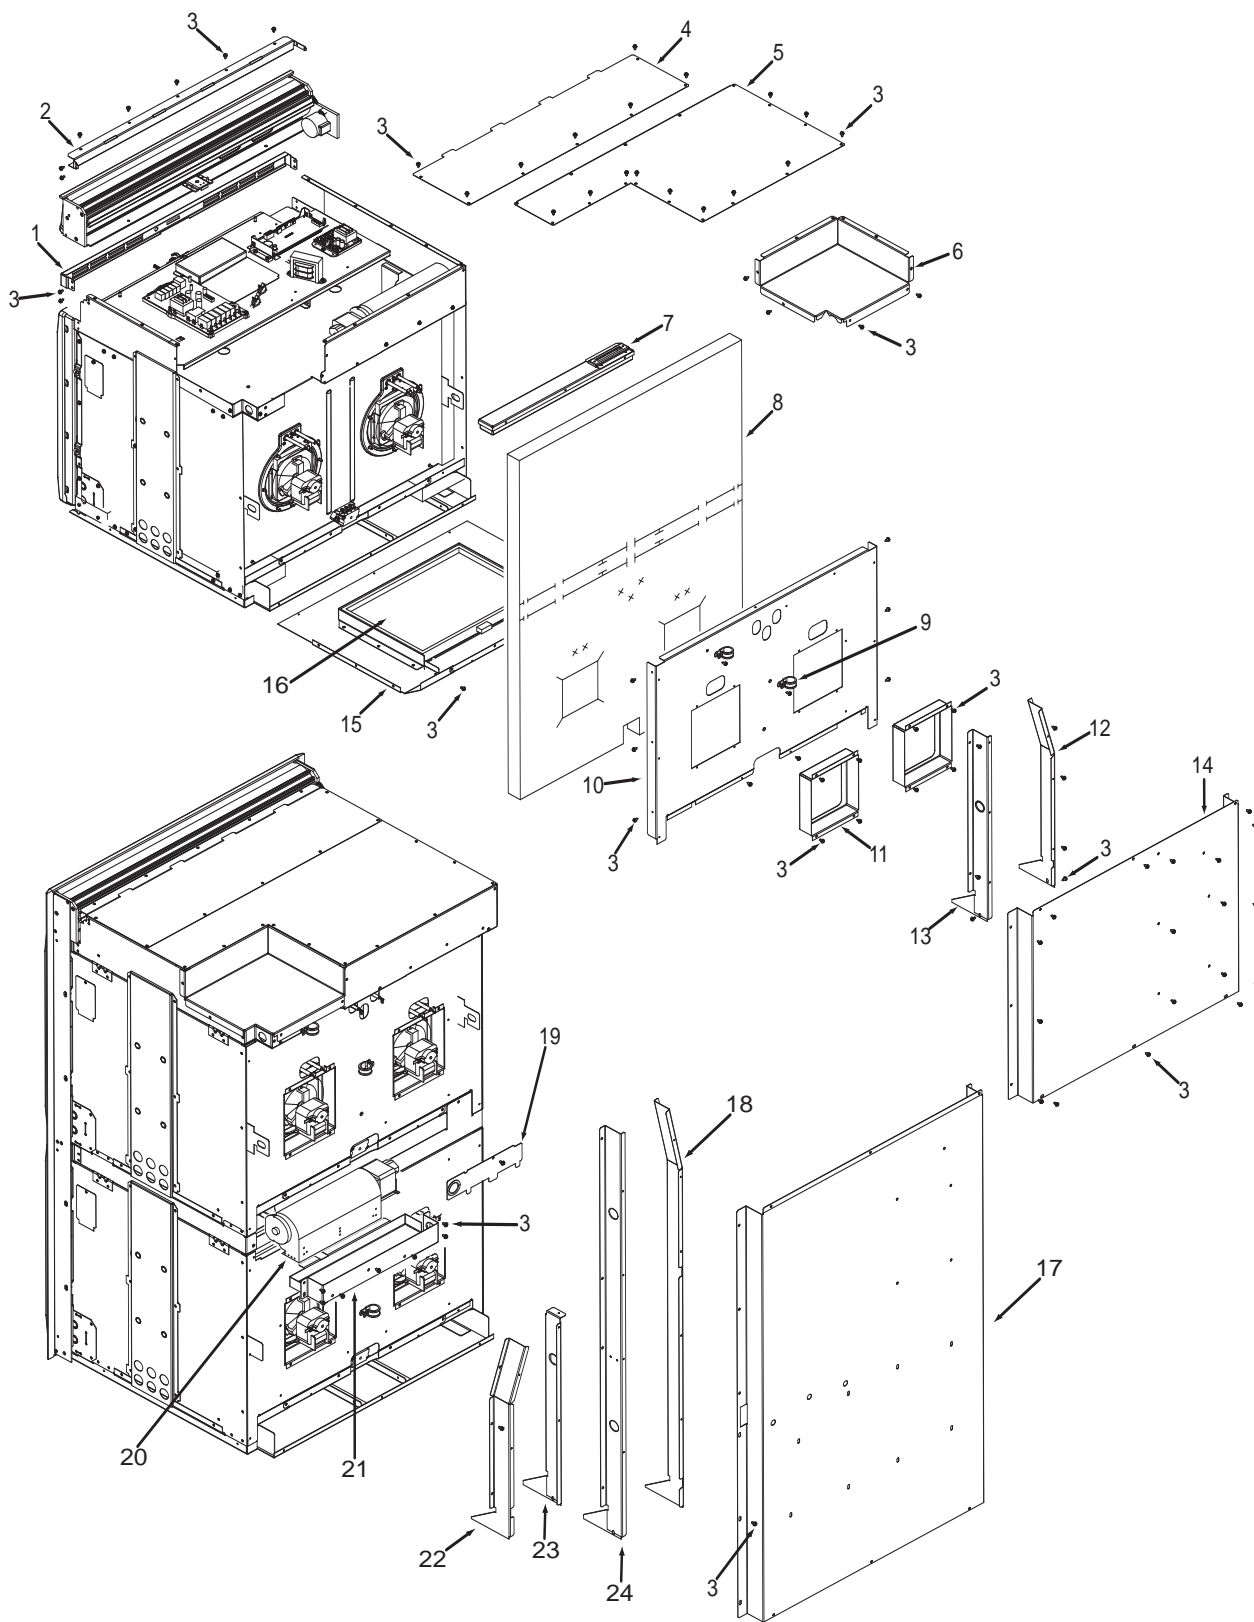

30" Back View Parts List Single and Double Oven

Ref #	Part #	Description
1	800374	Face Plate, Venting, Upper
2	800382	Stiffener, Top Module
3	801542	Screw, 8-18x3/8"
4	800379	Panel, Upper, Front
5	820118	Cover, Rear, Top Module
6	801705	Cover, Small, Top Module
7	801700	Catalyst, Sub Assembly
8	805976	Insulation, Cavity, Top
	805977	Insulation, Cavity, Top Dbl
	805978	Insulation, Cavity, Back
9	801913	Strain Relief, Metal
10	802919	Panel, Back, Top Insulation
11	802918	Panel, Inner, Back
12	801290	Channel, Divider, Side Exhaust
13	803074	Channel, Divider, Air, Single
14	820117	Panel, Back, Single Oven
15	801702*	Bake, Pan Assembly
16	800360*	Element, Bake
17	800388	Panel, Back, Double Oven
18	801169	Channel, Divider Side, Exhaust, Lrg
19	801208	Cover, Back Panel, Small
20	801143	Fan, Cooling, Lower
21	801209	Cover, Fan, Cooling
22	801170	Channel, Divider Side Exhaust, Sml
23	801171	Channel, Divider, Cooling
24	800393	Channel, Divider, Cooling, DO

36" Back View Parts List Single Oven

Ref #	Part #	Description
1	801536	Face Plate, Venting, Upper, 36"
2	801582	Stiffener, Top Module, 36"
3	801542	Screw, 8-18x3/8"
4	801478	Panel, Top Module, Front, 36"
5	801331	Cover, Large, 36"
6	801803	Cover, Small, Top Module, 36"
7	801700	Catalyst, Sub Assembly
8	805979	Insulation, Cavity, Top, 36"
	805980	Insulation, Cavity, Back, 36"
9	801913	Strain Relief, Metal, 36"
10	803329	Panel, Insulation, Back, 36"
11	802918	Panel, Inner, Back, 36"
12	803334	Channel, Exhaust, 36"
13	803327	Channel, Cooling, 36"
14	801506	Panel, Cover, Back, 36"
15	802700*	Bake, Pan Sub Assembly, 36"
16	800360*	Element, Bake, 36"

* See Bake Pan Assembly exploded view page 5-14.

**Oven Back Exploded View
Single and Double Oven**