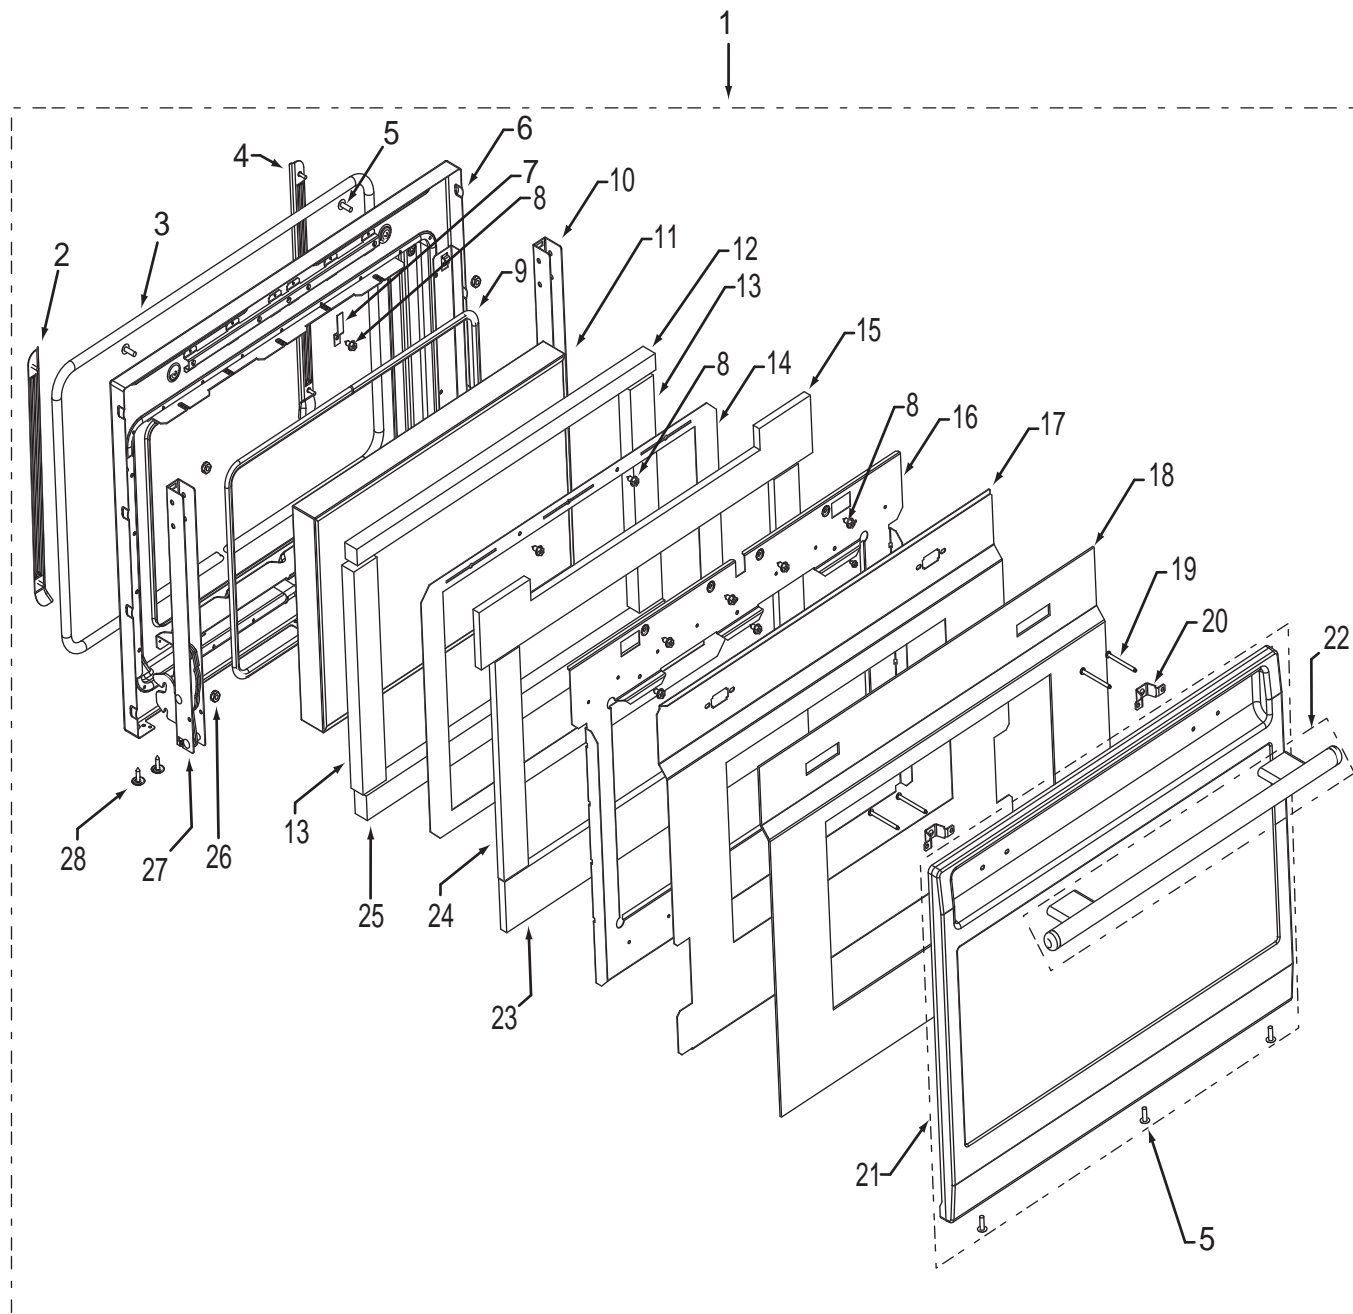

30" Oven Door Parts List Single and Double Oven

Ref #	Part #	Description
1		*Special order, Call Factory Parts Department
2	800523	Left Door Rack Guide, 30", assy
3	803324	Gasket, Door, 30"
4	800522	Right Door Rack Guide, 30"
5	801548	Screw, 8-18x1/2"
6	807708	Svce Component, Door - 30"
7	801102	Striker Plate, Door Latch
8	801542	Screw, 8-18x3/8"
9	800318	Gasket, Rope, Glass Pack, 30"
10	800915	Hydraulic Oven Door Hinge
11	809553	Triple Pane Oven Glass Pack, 30"
12	806610	Insulation, Door, Inner Top, 30"
13	806595	Insulation, Door, Inner, Sides, 30"
14	800319	Shield, Heat, Inner, Door, 30"
15	806602	Insulation, Door, Center, Top, 30"
16	820116	Heat Deflector, Center, 30"
17	800315	Shield, Heat, Door, 30"
18	806596	Insulation, Door, Outer, 30"
19	801540	Screw, 10-24x1/2"
20	800314	Bracket, Door, Outer, Mounting
21	802940	Door Skin, Outer w/window, 30" F/S
	803227	Door Skin, Outer w/window, 30" U/S
	803232	Door Skin, Outer w/window, 30" F/S, No Logo
	803235	Door Skin, Outer w/window, 30" U/S, No Logo
	803230	Door Skin, Outer w/window, 30" U/B
	803236	Door Skin, Outer w/window, 30" U/B, No Logo
	803231	Door Skin, Outer w/window, 30" U/P
	803237	Door Skin, Outer w/window, 30" U/P, No Logo
22	801204	Handle, Oven Door, Assy., 30", Sst
	801599	Handle, Oven Door, Assy., 30", Plt
	801600	Handle, Oven Door, Assy., 30", Blk
23	806606	Insulation, Door, Center, Back, 30"
24	806605	Insulation, Door, Center, Side, 30"
25	806615	Insulation, Door, Inner, Top/Btm, 30"
26	801049	Nut, 8-32
27	800689	Hinge, Wall Oven
28	802929	Sems Ph Hd Washer, 6-20x5/8

36" Oven Door Parts List Single Oven

Ref #	Part #	Description
1		*Special order, Call Factory Parts Department
2	801816	Left Door Rack Guide, 36", assy
3	803325	Gasket, Door, 36"
4	801815	Right Door Rack Guide, 36"
5	801548	Screw, 8-18x1/2"
6	807709	Svce Component, Door - 36"
7	801102	Striker Plate, Door Latch
8	801542	Screw, 8-18x3/8"
9	801764	Gasket, Rope, Glass Pack, 36"
10	800689	Hinge, Wall Oven
11	801448	Triple Pane Oven Glass Pack, 36"
12	806610	Insulation, Door, Inner Top, 36"
13	806617	Insulation, Door, Inner, Sides, 36"
14	801765	Shield, Heat, Inner, Door, 36"
15	806602	Insulation, Door, Center, Top
16	801766	Heat Deflector, Center, 36"
17	803378	Shield, Heat, Door, 36"
18	801577	Insulation, Door, Outer, 36"
19	801540	Screw, 10-24x1/2"
20	800314	Bracket, Door, Outer, Mounting
21	803245	Door Skin, Outer w/window, 36" U/S
	803246	Door Skin, Outer w/window, 36" U/B
	803247	Door Skin, Outer w/window, 36" U/P
22	801206	Handle, Oven Door, Assy., 36", Sst
	801893	Handle, Oven Door, Assy., 36", Plt
	801892	Handle, Oven Door, Assy., 36", Blk
23	806606	Insulation, Door, Center, Back
24	806623	Insulation, Door, Center, Side, 36"
25	806615	Insulation, Door, Inner, Top/Btm, 36"
26	801049	Nut, 8-32
27	800915	Hydraulic Oven Door Hinge
28	802929	Sems Ph Hd Washer, 6-20x5/8

**Oven Door Exploded View
Single and Double Oven**