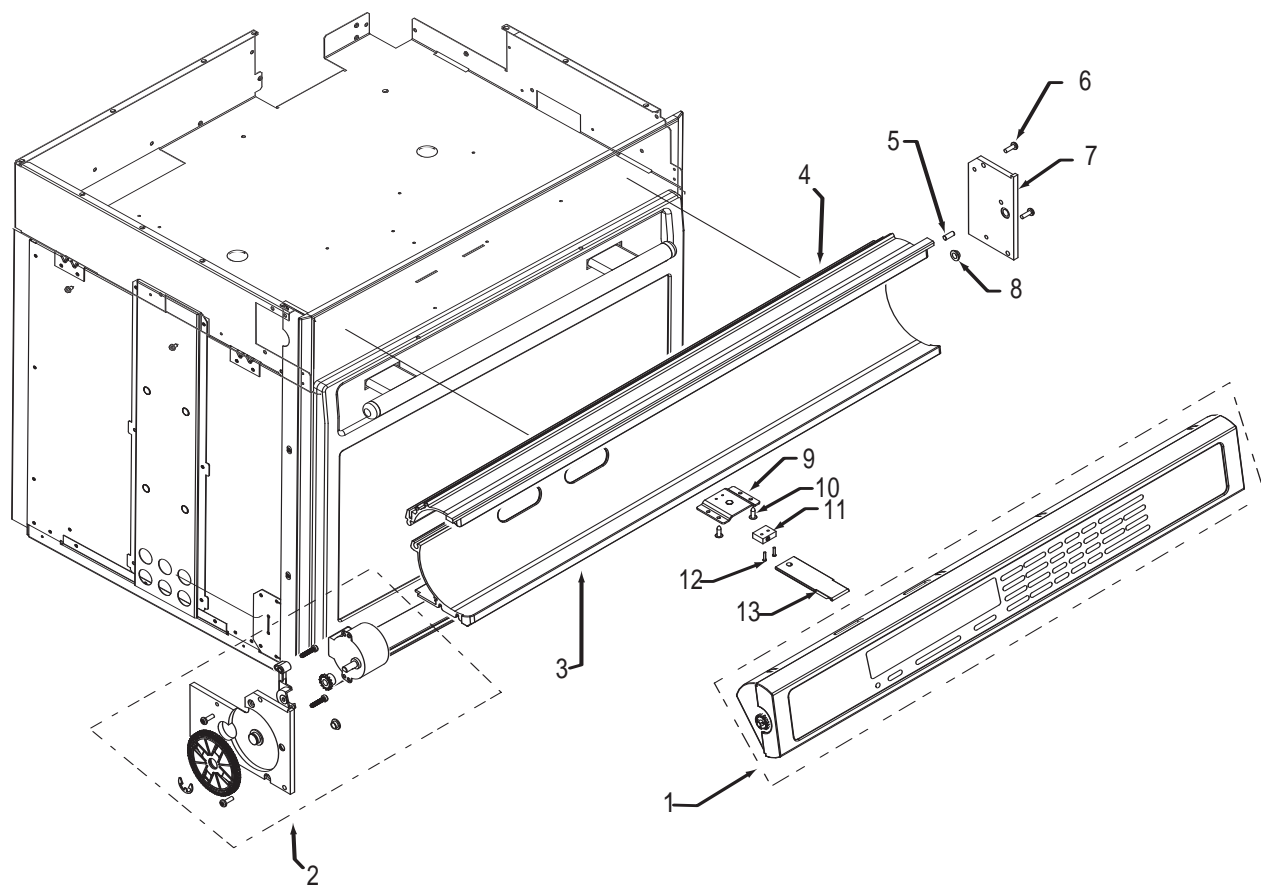

30" Oven Control Panel Parts List Single and Double Oven

Ref #	Part #	Description
1	805081	Control Head, 30, Snagl, Sst
	805104	Control Head, 30, Dbl, Sst
	805106	Control Head, 30, Snagl, Plt
	805107	Control Head, 30, Dbl, Plt
	805109	Control Head, 30, Snagl, Blk
	805110	Control Head, 30, Dbl, Blk
2	800948	Motor, Drive Assy., Sst (PTS #11031315 See Ref #14)
	801734	Motor, Drive Assy., Plt (PTS #11031315 See Ref #14)
	801733	Motor, Drive Assy., Blk (PTS #11031315 See Ref #14)
	801231	C-Channel Bottom, 30", Sst
3	801738	C-Channel Bottom, 30", Plt
	801740	C-Channel Bottom, 30", Blk
4	801230	C-Channel Top, 30", Sst
	801737	C-Channel Top, 30", Plt
	801739	C-Channel Top, 30", Blk
5	802964	Pin, Stop, Control Panel
6	801538	Screw, 8-32x1/2"
7	802791	Plate, Mounting, Right, Ctrl Panel
8	803484	Bearing, Flange, Control Panel
9	801920	Bracket, Switch, Control Panel
10	801549	Screw, 8-18x1/2"
11	801051	Switch, Actuation, Control Panel
12	801677	Screw, 2-56x3/8"
13	800704	Plunger, Control Display

36" Oven Control Panel Parts List Single Oven

Ref #	Part #	Description
1	805105	Control Head, 36, Snagl, Sst
	805108	Control Head, 36, Snagl, Plt
	805111	Control Head, 36, Snagl, Blk
2	800948	Motor, Drive Assy., Sst (PTS #11031315 See Ref #14)
	801734	Motor, Drive Assy., Plt (PTS #11031315 See Ref #14)
	801733	Motor, Drive Assy., Blk (PTS #11031315 See Ref #14)
3	801525	C-Channel Bottom, 36", Sst
	801742	C-Channel Bottom, 36", Plt
	801744	C-Channel Bottom, 36", Blk
4	801526	C-Channel Top, 36", Sst
	801741	C-Channel Top, 36", Plt
	801743	C-Channel Top, 36", Blk
5	802964	Pin, Stop, Control Panel
6	801538	Screw, 8-32x1/2"
7	802791	Plate, Mounting, Right, Ctrl Panel
8	803484	Bearing, Flange, Control Panel
9	801920	Bracket, Switch, Control Panel
10	801549	Screw, 8-18x1/2"
11	801051	Switch, Actuation, Control Panel
12	801677	Screw, 2-56x3/8"
13	800704	Plunger, Stainless Steel

Not Shown

803319 Spring, Ribbon Cable, Short

**Oven Control Panel Exploded View
Single and Double Oven**