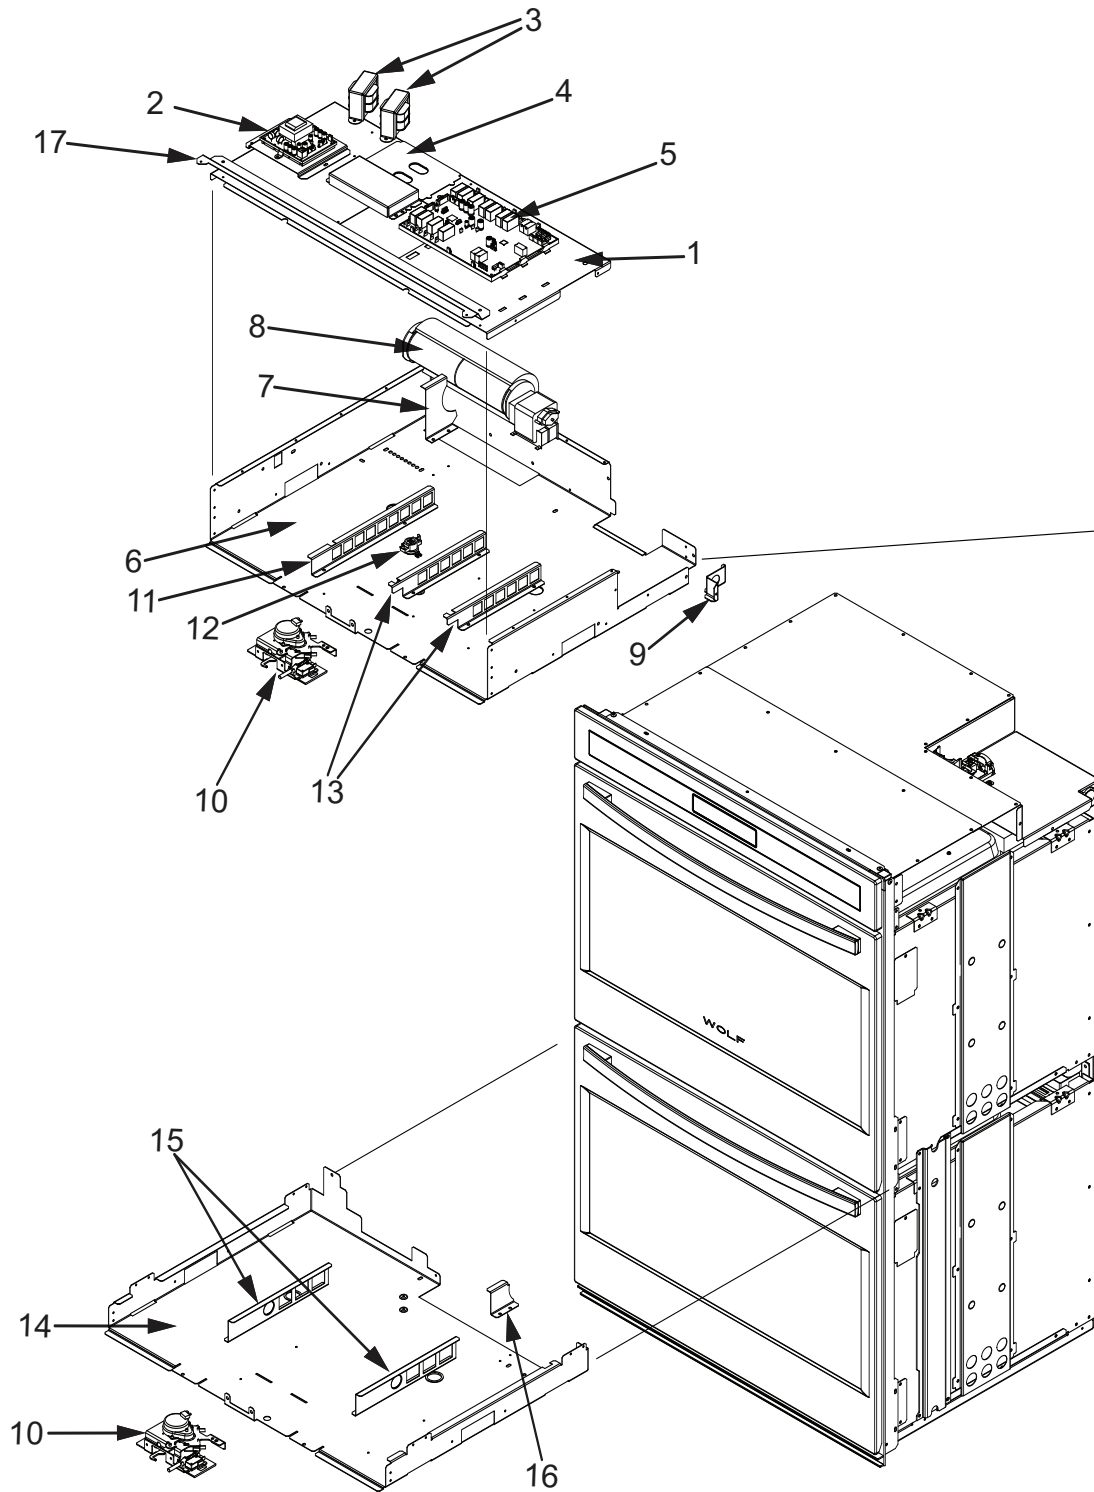

Oven Modules Parts List
Single and Double Oven

<u>Ref #</u>	<u>Part #</u>	<u>Description</u>
1	808572	Plate, Mtg, Hardware
2	808573	Module, Power
3	808574	Transformer
4	808575	Cover, Latch
5	808576	Relay Board - Single Oven
	808577	Relay Board - Double Oven
6	808578	Pan, 30 Module
7	808579	Bracket, Air Diverter Top
8	808580	Fan, Cooling Upper
9	808581	Bracket, Cord
10	808582	Latch, Motorized
11	808583	Latch, Z-Bracket, Top Oven
12	808584	Switch, Thermostat Upper
13	808586	Support Bracket, Top Module
14	811451	Pan, Middle, 30"
15	808587	Latch, Z-Bracket, Bottom Oven
16	808588	Bracket, Air Diverter
17	811211	Plate, Steam Deflector

**Oven Modules Exploded View
Single and Double Oven**

Oven Cavity Parts List
Single and Double Oven

<u>Ref #</u>	<u>Part #</u>	<u>Description</u>
1	Special	Order, Contact Customer Service Dept.
2	808636	Light Oven
3	808637	Light Bulb
4	808638	Cover, Probe Switch (Sgl & Upr Only)
5	808639	Switch, Probe (Sgl & Upr Only)
6	808640	Catalyst, Smoke
7	808641	Sensor, Temperature
8	808408	Conv. Fan Assy, CCW
9	808409	Conv. Fan Assy, CW
10	808642	Pan, Boil Element
11	808643	Element, Broil, 30
12	808644	Bracket, Sprt-Hinge Pocket Left
13	808645	Bracket, Sprt-Hinge Pocket Right
14	808646	Hinge Pocket, Door
15	808647	Rack, Guide, Left-30
16	808648	Rack, Guide, Right-30
17	811453	Screw, Shoulder, 8-18
18	808649	Washer, Mica - .062 x .625
19	808650	Convection Baffle Assy (Sgl & Upr Only)
20	808119	Washer, Mica - .040 x .625 Black
21	808652	Probe, Temperature (Sgl & Upr Only)
22	808653	Rack, Oven 30
23	808654	Rack, Oven Flat 30
24	808655	Pizza Peel
25	808656	Stone, Pizza
26	808657	Rack, Pizza Stone, 30
27	804712	Accessory, Pkg Broiler Pan Set
28	808659	Gasket, Cavity, 30
29	808660	SVCE, , Assy., - WOCatalyst
30	808651	Washer, Mica - .045x.625 Bk
31	811259	Hinge Cover, Bottom
32	811260	Screw, 10-16x1/2, CR Trs