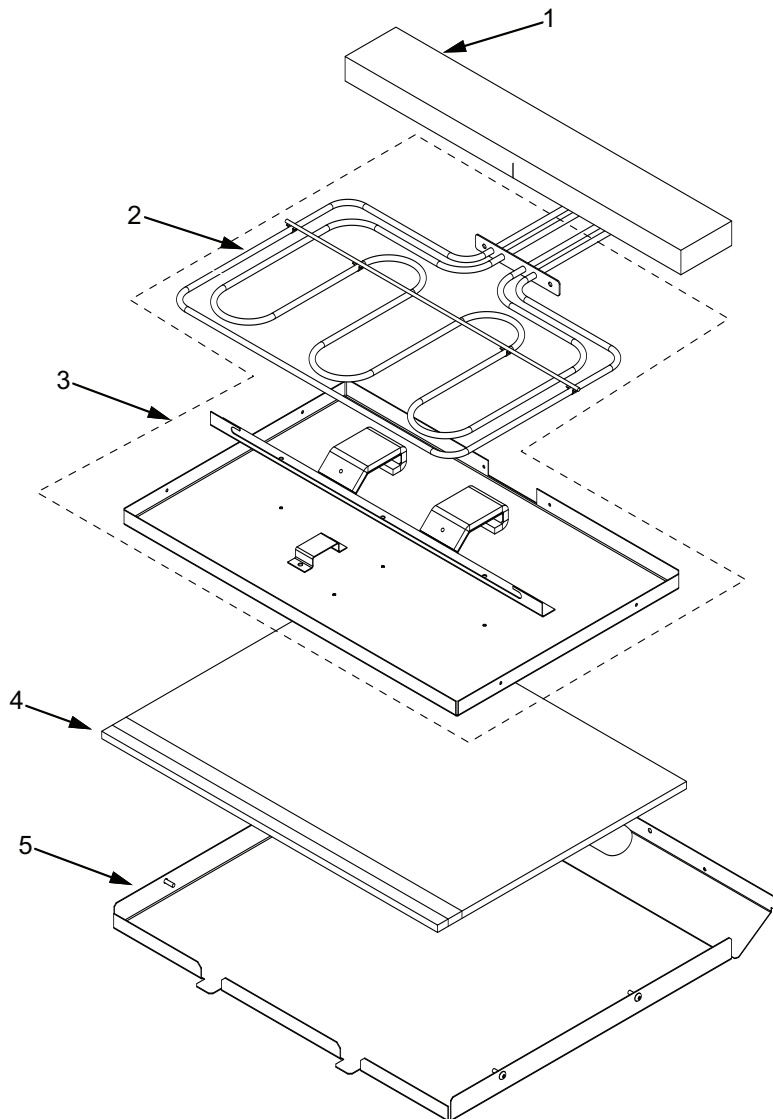

* See Bake Pan Assembly exploded view page 8 & 9

**Oven Back Exploded View
Single and Double Oven**

Bake Pan Parts List
Single and Double Oven

<u>Ref #</u>	<u>Part #</u>	<u>Description</u>
1	808625	Insulation, Bake Pan Back
2	808605	Element, Bake - Mgo 3500
3	808626	Assy, Inner Bake Pan
4	808627	Insulation, Thk-Bake Pan
5	808628	Pan, Bake Element

Bake Pan Exploded View
Single and Double Oven

WOLF® E-Series Wall Oven Parts List with Exploded Views

Oven Door Parts List Single and Double Oven

Ref #	Part #	Description
1	808401	Liner Assy.
2	808589	Door Glide, Left Weldment
3	808591	Door Glide, Rt Weldment
4	808593	Bumper, Door
5	808594	Hinge, Door
6	801540	Inside Screw (All Tear Drop Handles) 10-24 x 1/4" Screw W/Dog Point
	811575	Inside Screws (Framed Euro Handle) 8-32 x .625 Hex w / Shrhd Mach Scr
	811949	Inside Screws (Unframed Euro Handle) 8-32 x .75 Hex w / Shrhd Mach Scr
7	808595	Bracket, Mounting-Door Handle
8	808402	Skin Assy., Framed Upper/Single
	808403	Skin Assy., Framed Lower
	808404	Skin Assy., Un-Framed Upper/Single
	808405	Skin Assy., Un-Framed Lower
9	808406	Handle, Door, Framed Tear Drop
	808407	Handle, Door, UnFramed Tear Drop
	811850	Handle, Door, Framed Euro
	811851	Handle, Door, Unframed Euro
10	811575	Outside Screws (All Euro Handles) 8-32 x .625 Hex w / Shrhd Mach Scr
	801540	Outside Screws (All Tear Drop Handles) 10-24 x 1/4" Screw W/Dog Point

NOTE: Complete door assembly is a special order, Call Customer Service Department

Oven Door Exploded View Single and Double Oven

Oven Trim Parts List
Single and Double Oven

<u>Ref #</u>	<u>Part #</u>	<u>Description</u>
1	808629	Washer, .25x.625 x .031 Thk, Fiber
2	808630	Trim, Top
3	808631	Extrn, Bottom
4	808632	Trim, SO Left Side
5	808633	Trim, SO Right Side
6	608634	Trim, DO Left Side
7	808635	Trim, DO Right Side
8	811216	Bracket, Corner - Left
9	811217	Bracket, Corner - Right
10	811264	Trim, Screw
11	811218	Bracket, Trim Support