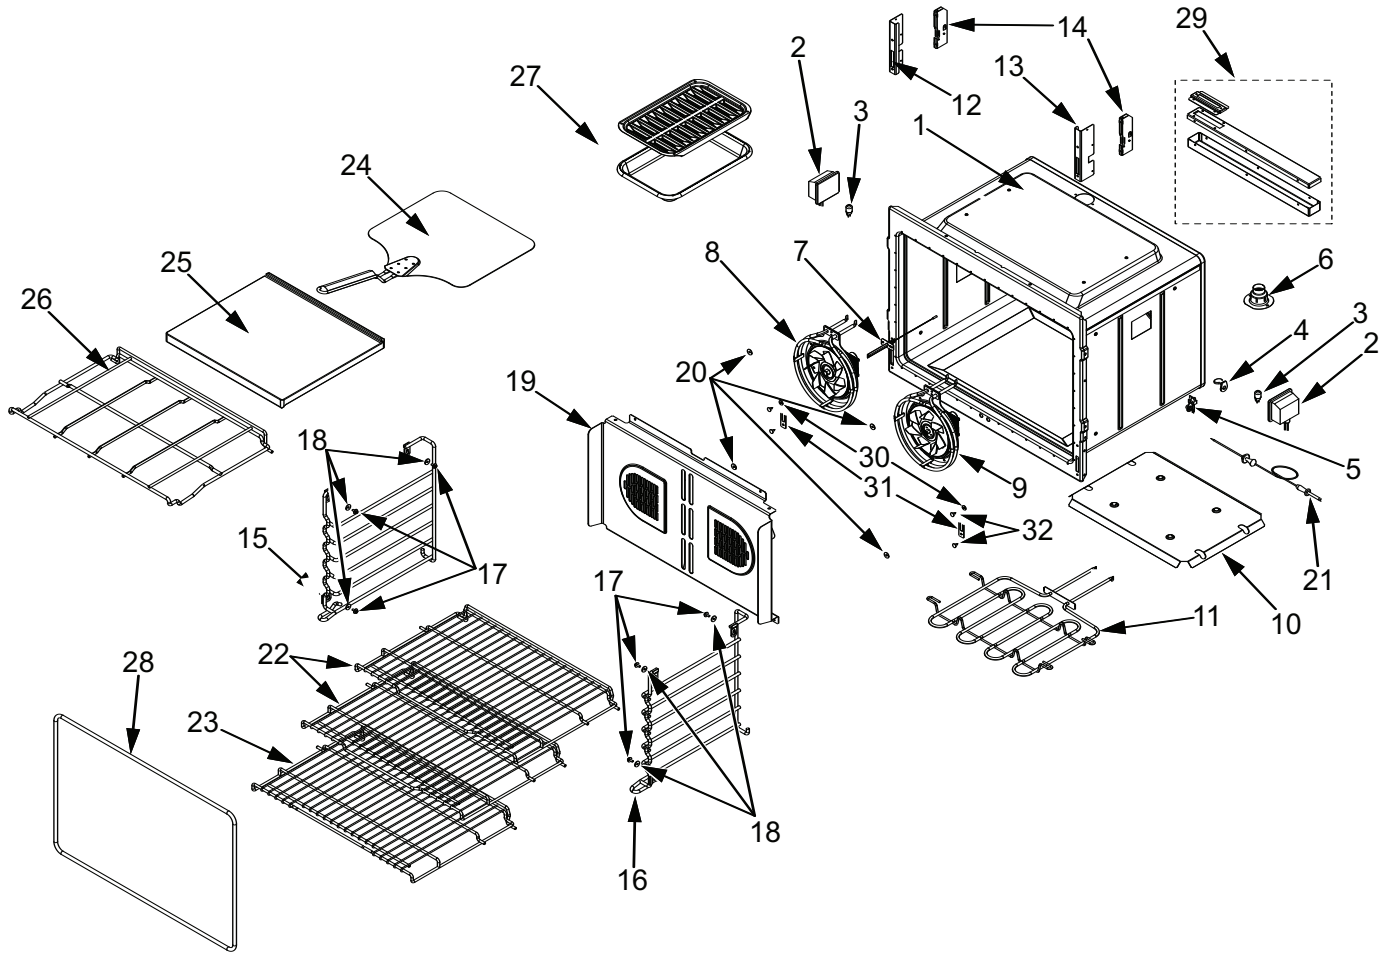

Oven Cavity Parts List
Single and Double Oven

<u>Ref #</u>	<u>Part #</u>	<u>Description</u>
1	Special	Order, Contact Customer Service Dept.
2	808636	Light Oven
3	808637	Light Bulb
4	808638	Cover, Probe Switch (Sgl & Upr Only)
5	808639	Switch, Probe (Sgl & Upr Only)
6	808640	Catalyst, Smoke
7	808641	Sensor, Temperature
8	808408	Conv. Fan Assy, CCW
9	808409	Conv. Fan Assy, CW
10	808642	Pan, Boil Element
11	808643	Element, Broil, 30
12	808644	Bracket, Sprt-Hinge Pocket Left
13	808645	Bracket, Sprt-Hinge Pocket Right
14	808646	Hinge Pocket, Door
15	808647	Rack, Guide, Left-30
16	808648	Rack, Guide, Right-30
17	811453	Screw, Shoulder, 8-18
18	808649	Washer, Mica - .062 x .625
19	808650	Convection Baffle Assy (Sgl & Upr Only)
20	808119	Washer, Mica - .040 x .625 Black
21	808652	Probe, Temperature (Sgl & Upr Only)
22	808653	Rack, Oven 30
23	808654	Rack, Oven Flat 30
24	808655	Pizza Peel
25	808656	Stone, Pizza
26	808657	Rack, Pizza Stone, 30
27	804712	Accessory, Pkg Broiler Pan Set
28	808659	Gasket, Cavity, 30
29	808660	SVCE, , Assy., - WOCatalyst
30	808651	Washer, Mica - .045x.625 Bk
31	811259	Hinge Cover, Bottom
32	811260	Screw, 10-16x1/2, CR Trs

Oven Cavity Exploded View
Single and Double Oven