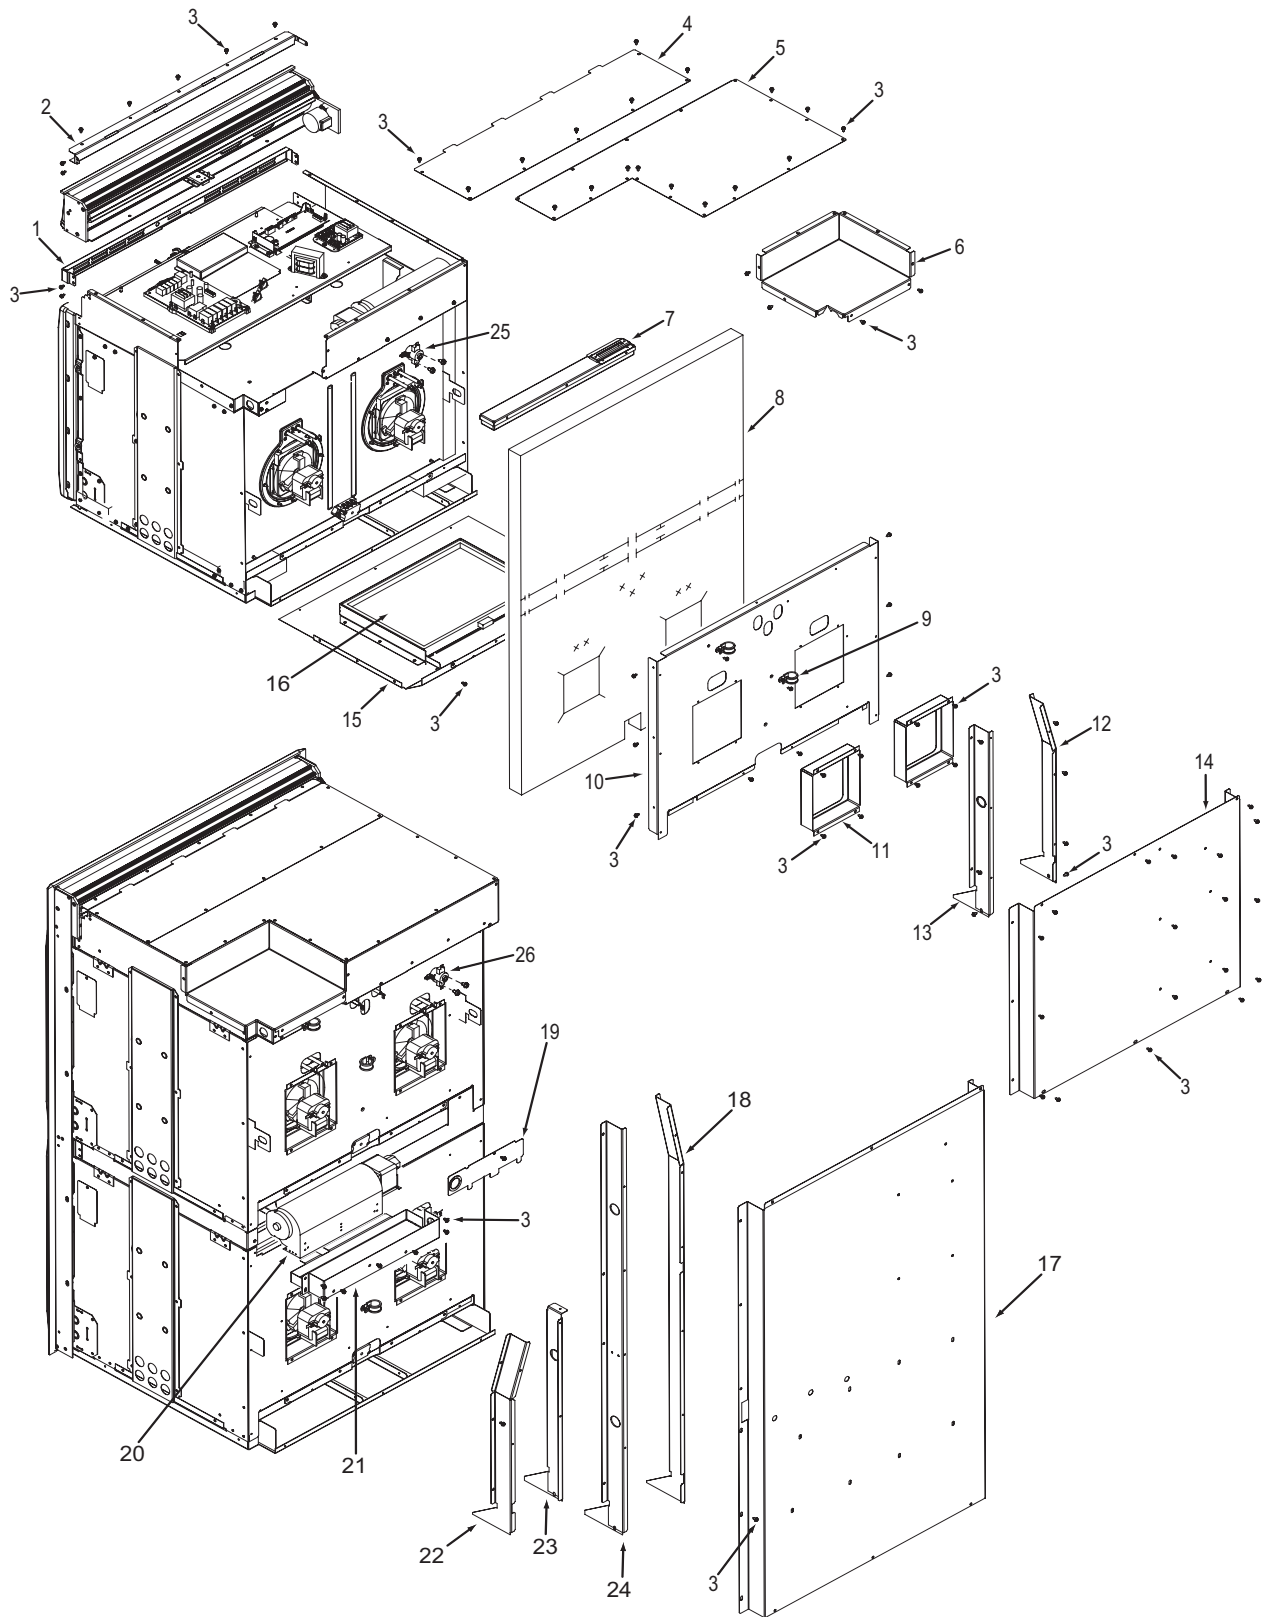

**Not Shown**

801241 Plate, Vent Middle

**36" Back View Parts List  
Single Oven**

<u>Ref #</u>	<u>Part #</u>	<u>Description</u>
1	801536	Face Plate, Venting, Upper, 36"
2	801582	Stiffener, Top Module, 36"
3	801542	Screw, 8-18x3/8"
4	801478	Panel, Top Module, Front, 36"
5	801331	Cover, Large, 36"
6	801803	Cover, Small, Top Module, 36"
7	801700	Catalyst, Sub Assembly
8	805979	Insulation, Cavity, Top, 36"
	805980	Insulation, Cavity, Back, 36"
9	801913	Strain Relief, Metal, 36"
10	803329	Panel, Insulation, Back, 36"
11	802918	Panel, Inner, Back, 36"
12	803334	Channel, Exhaust, 36"
13	803327	Channel, Cooling, 36"
14	801506	Panel, Cover, Back, 36"
15	802700*	Bake, Pan Sub Assembly, 36"
16	800360*	Element, Bake, 36"

\* See Bake Pan Assembly exploded view page 14.

**Oven Back Exploded View  
Single and Double Oven**

**30" Side and Base View Parts List  
Single and Double Oven**

<u>Ref #</u>	<u>Part #</u>	<u>Description</u>
1	820125	Channel, Upper Venting
2	800890	Cover, Temperature Probe
3	801721	Enclosure, Rt Side 30"
4	801475	Bracket, Hold Down
5	801530	Insulation, Light
6	800926	Hinge, Pocket
7	806612	Insulation, Cavity, Hinge
8	800364	Stiffener, U-Wrap
9	806608	Insulation, Cavity, Right Side
10	804549	Base, Assembly Single
	804541	Base, Assembly, Double
11	806609	Insulation, Cavity, Left Side
12	801720	Enclosure, Left Side, 30"