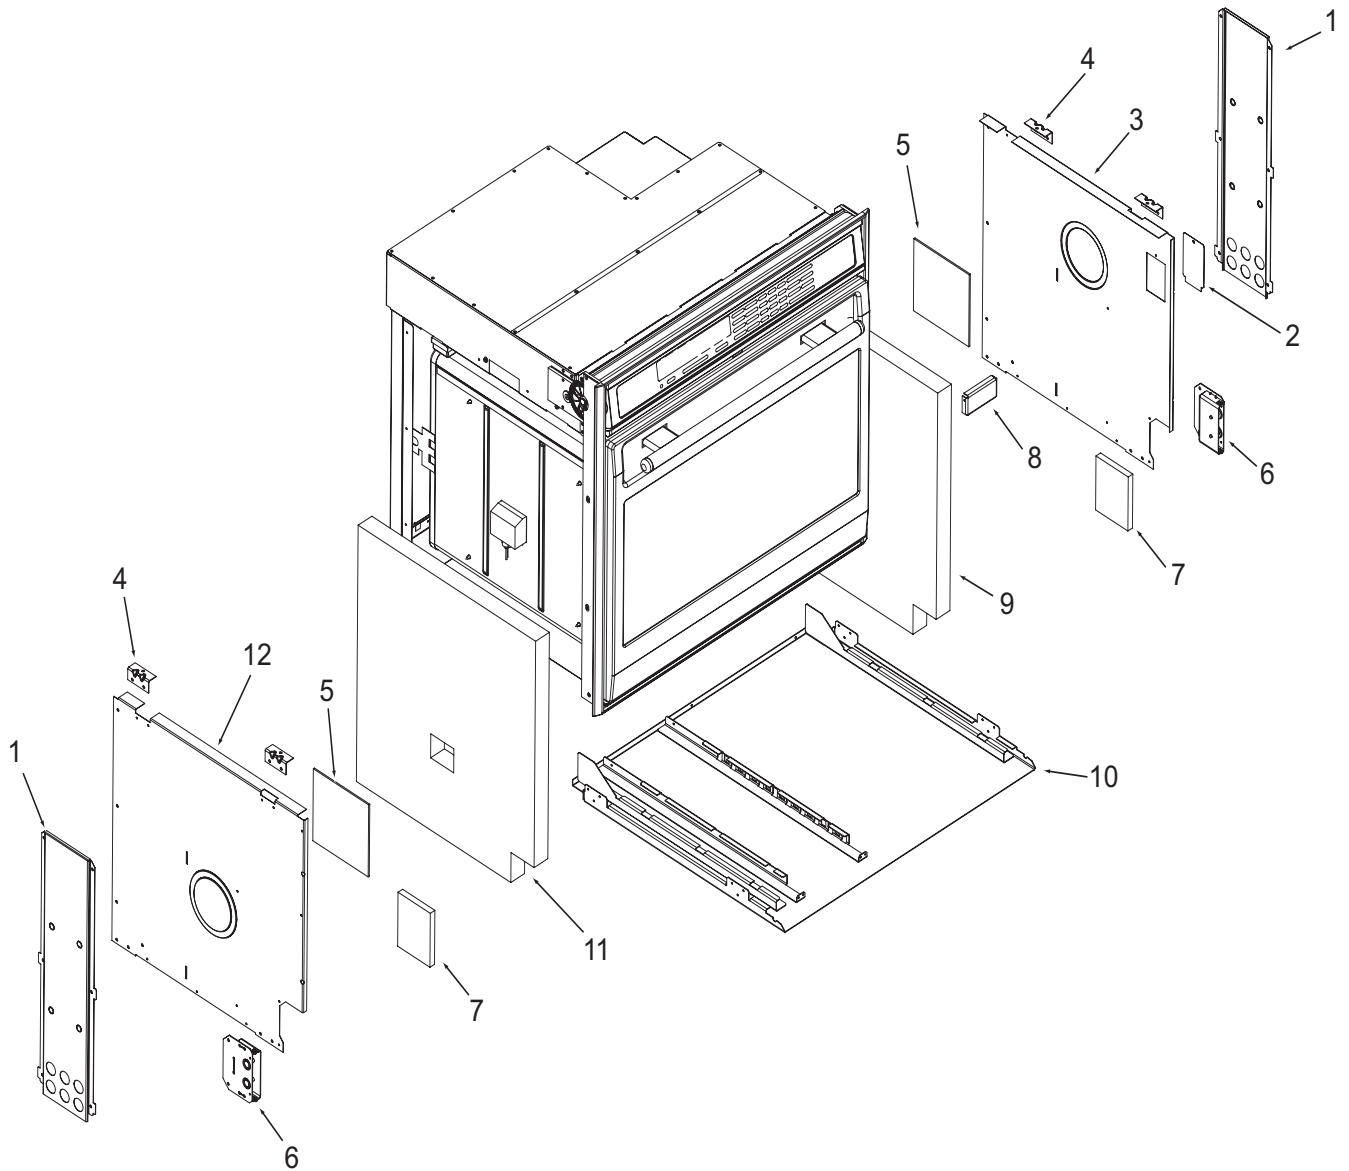

**30" Side and Base View Parts List
Single and Double Oven**

<u>Ref #</u>	<u>Part #</u>	<u>Description</u>
1	820125	Channel, Upper Venting
2	800890	Cover, Temperature Probe
3	801721	Enclosure, Rt Side 30"
4	801475	Bracket, Hold Down
5	801530	Insulation, Light
6	800926	Hinge, Pocket
7	806612	Insulation, Cavity, Hinge
8	800364	Stiffener, U-Wrap
9	806608	Insulation, Cavity, Right Side
10	804549	Base, Assembly Single
	804541	Base, Assembly, Double
11	806609	Insulation, Cavity, Left Side
12	801720	Enclosure, Left Side, 30"

**36" Side and Base View Parts List
Single Oven**

<u>Ref #</u>	<u>Part #</u>	<u>Description</u>
1	801335	Channel, Upper Venting
2	800890	Cover, Temperature Probe
3	801724	Enclosure, Rt Side
4	801475	Bracket, Hold Down
5	801530	Insulation, Light
6	800926	Hinge, Pocket
7	806612	Insulation, Cavity, Hinge
8	800364	Stiffener, U-Wrap
9	806619	Insulation, Cavity, Right Side
10	804553	Base, Assembly, 36"
11	806618	Insulation, Cavity, Left Side
12	801723	Enclosure, Left Side,

**Oven Side and Base Exploded View
Single and Double Oven**