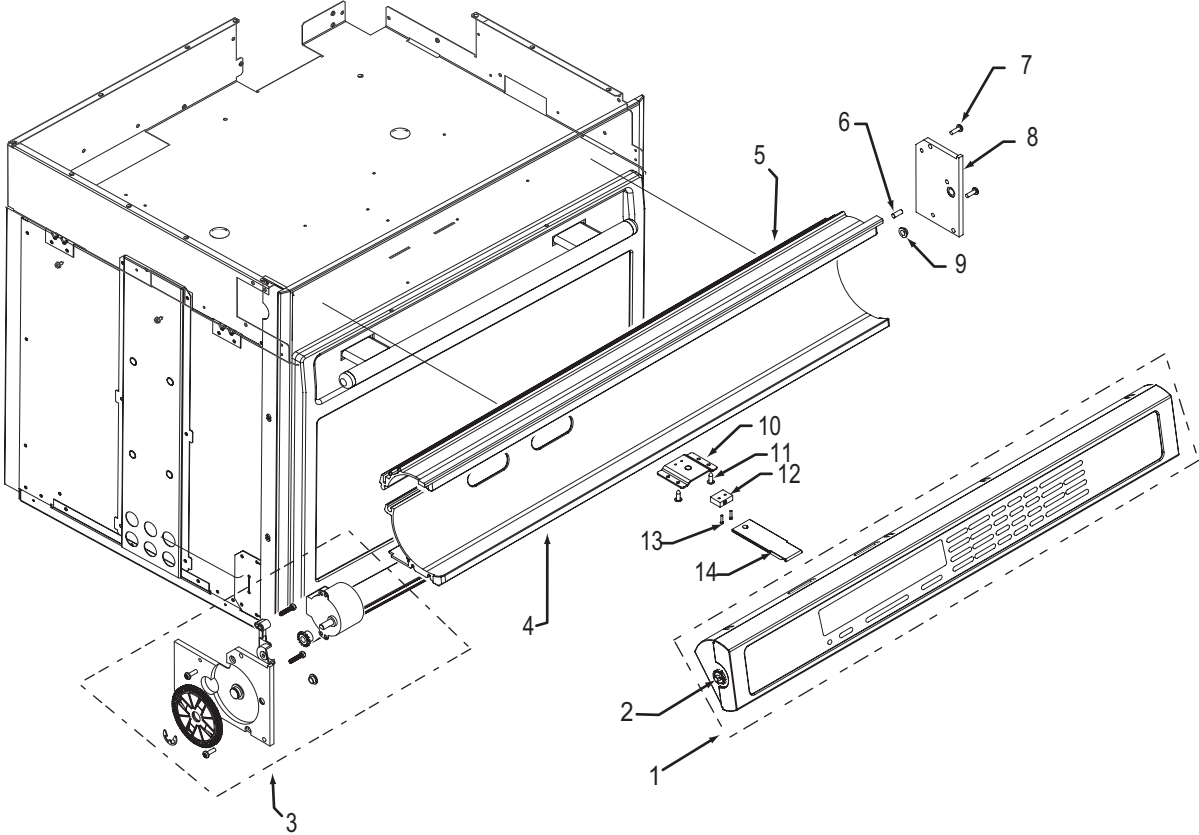

**30" Oven Control Panel Parts List
Single and Double Oven**

<u>Ref #</u>	<u>Part #</u>	<u>Description</u>
1	805081	Control Head, 30, Sngl, Sst
	805104	Control Head, 30, Dbl, Sst
	805106	Control Head, 30, Sngl, Plt
	805107	Control Head, 30, Dbl, Plt
	805109	Control Head, 30, Sngl, Blk
	805110	Control Head, 30, Dbl, Blk
2	805178	Wall Oven Display Pinion Rpl. Pkg.
3	800948	Motor, Drive Assy., Sst
	801734	Motor, Drive Assy., Plt
	801733	Motor, Drive Assy., Blk
4	801231	C-Channel Bottom, 30", Sst
	801738	C-Channel Bottom, 30", Plt
	801740	C-Channel Bottom, 30", Blk
5	801230	C-Channel Top, 30", Sst
	801737	C-Channel Top, 30", Plt
	801739	C-Channel Top, 30", Blk
6	802964	Pin, Stop, Control Panel
7	801538	Screw, 8-32x1/2"
8	802791	Plate, Mounting, Right, Ctrl Panel
9	803484	Bearing, Flange, Control Panel
10	801920	Bracket, Switch, Control Panel
11	801549	Screw, 8-18x1/2"
12	801051	Switch, Actuation, Control Panel
13	801677	Screw, 2-56x3/8"
14	800704	Plunger, Control Display

**36" Oven Control Panel Parts List
Single Oven**

<u>Ref #</u>	<u>Part #</u>	<u>Description</u>
1	805105	Control Head, 36, Sngl, Sst
	805108	Control Head, 36, Sngl, Plt
	805111	Control Head, 36, Sngl, Blk
2	805178	Wall Oven Display Pinion Rpl. Pkg.
3	800948	Motor, Drive Assy., Sst
	801734	Motor, Drive Assy., Plt
	801733	Motor, Drive Assy., Blk
4	801525	C-Channel Bottom, 36", Sst
	801742	C-Channel Bottom, 36", Plt
	801744	C-Channel Bottom, 36", Blk
5	801526	C-Channel Top, 36", Sst
	801741	C-Channel Top, 36", Plt
	801743	C-Channel Top, 36", Blk
6	802964	Pin, Stop, Control Panel
7	801538	Screw, 8-32x1/2"
8	802791	Plate, Mounting, Right, Ctrl Panel
9	803484	Bearing, Flange, Control Panel
10	801920	Bracket, Switch, Control Panel
11	801549	Screw, 8-18x1/2"
12	801051	Switch, Actuation, Control Panel
13	801677	Screw, 2-56x3/8"
14	800704	Plunger, Stainless Steel

Not Shown

803319 Spring, Ribbon Cable, Short
803357 Mount, Cable-Tie, Adhesive

**Oven Control Panel Exploded View
Single and Double Oven**