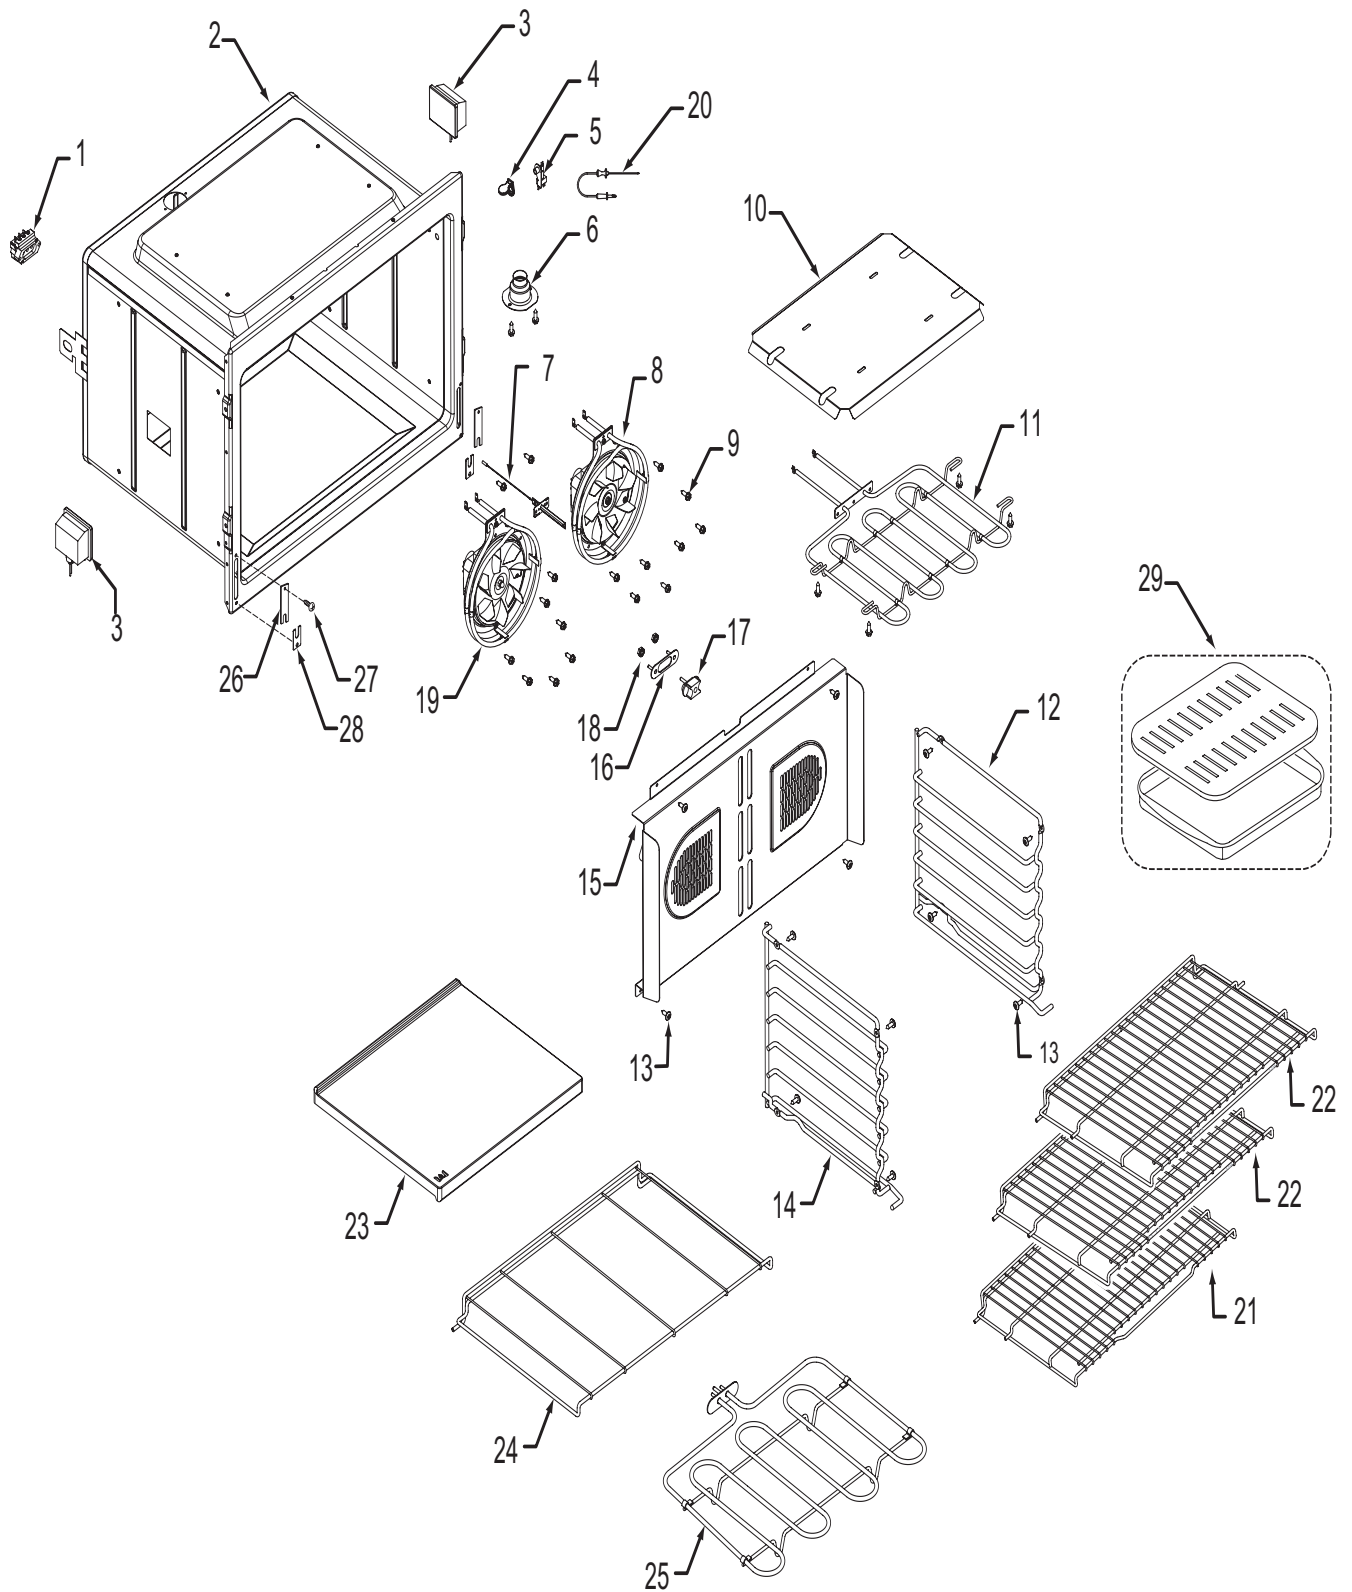

**30" Oven Cavity Parts List
Single and Double Oven**

<u>Ref #</u>	<u>Part #</u>	<u>Description</u>
1	803140	Receptacle, Pizza Element
2	N/A	Cavity, Oven (Contact Factory)
3	800307	Light, Oven
4	800943	Cover, Probe Switch
5	800942	Switch, Probe
6	800304	Catalyst, Smoke
7	800306	Sensor, Temperature
8	800701	Fan, Convection Assy., Cw
9	801544	Screw, 8-32x1/2"
10	801122	Pan, Broil Element
11	801120	Element, Broil, 30"
12	800368	Guide, Rack, Right
13	802704	Screw, 8-32x1/2 Lo Profile
14	801141	Guide, Rack, Left
15	802898	Convection Baffle Assembly, 30"
16	801417	Plate, Retainer
17	803141	Receptacle, Plug, Ceramic
18	801049	Nut, 8-32 Keps
19	800699	Fan, Convection Assy., Ccw
20	800529	Probe, Temperature
21	802988	Rack, Oven 30"
22	803062	Rack, Oven Flat 30"
23	803859	Stone, Pizza
24	800735	Rack, Pizza Stone, 30"
25	800717	Element, Pizza 3500 Watt 230V
26	803373	Clip, Retainer Hinge
27	802929	Screw 6-20X5/8 PH TRS HD T-AB, Black
28	803323	Cover, Plate
29	804712	Accessory Pkg Broiler Pan Set

**36" Oven Cavity Parts List
Single Oven**

<u>Ref #</u>	<u>Part #</u>	<u>Description</u>
1	803140	Receptacle, Pizza Element
2	N/A	Cavity, Oven (Contact Factory)
3	800307	Light, Oven
4	800493	Cover, Probe Switch
5	800942	Switch, Probe
6	800304	Catalyst, Smoke
7	800306	Sensor, Temperature
8	800701	Fan, Convection Assy., Cw
9	801544	Screw, 8-32x1/2"
10	801616	Deflector, Pan Broil
11	801615	Element, Broil, 36"
12	800734	Guide, Rack, Right
13	802704	Screw, 8-32x1/2 Lo Profile
14	801142	Guide, Rack, Left
15	802900	Convection Baffle Assembly, 36"
16	801417	Plate, Retainer
17	803141	Receptacle, Plug, Ceramic
18	801049	Nut, 8-32 Keps
19	800699	Fan, Convection Assy., Ccw
20	800529	Probe, Temperature
21	802989	Rack, Oven 36"
22	803063	Rack, Oven Flat 36"
23	803859	Stone, Pizza
24	800736	Rack, Pizza Stone, 36"
25	800717	Element, Pizza 3500 Watt 230V
26	803373	Clip, Retainer Hinge
27	802929	Screw 6-20X5/8 PH TRS HD T-AB, Black
28	803323	Cover, Plate
29	804712	Accessory Pkg Broiler Pan Set

Not Shown

803816	Light Bulb
801949	Pizza Peel
801554	Hard Fiber Flat Washer

**Oven Cavity Exploded View
Single and Double Oven**