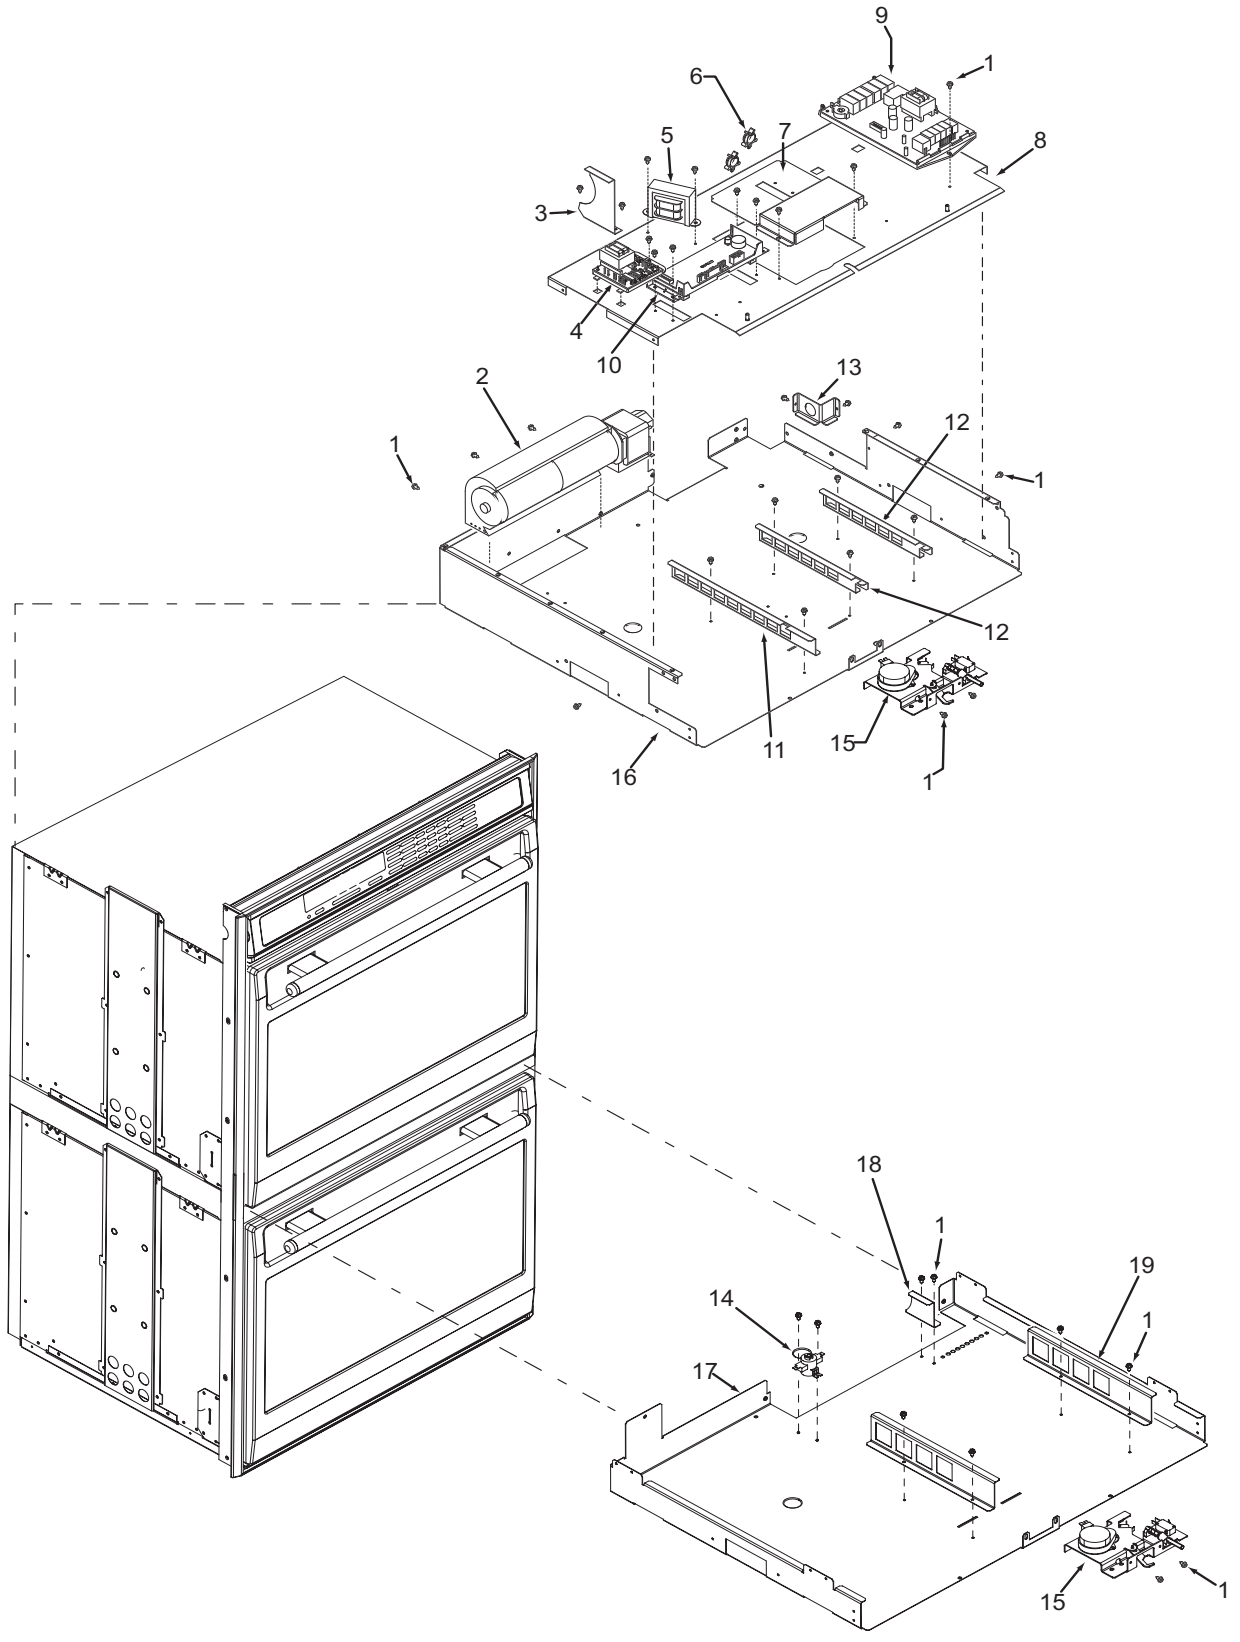

**30" Oven Modules Parts List
Single and Double Oven**

<u>Ref #</u>	<u>Part #</u>	<u>Description</u>
1	801542	Screw, 8-18x3/8"
2	800381	Fan, Cooling, Upper
3	801224	Bracket, Air Diverter Top
4	801363	Control Board, Stepper Motor
5	800950	Transformer, Light
6	801912	Strain Relief, Plastic
7	800385	Cover, Latch
8	803356	Plate, Mounting Hardware
9	806822	Board, Relay, 30"/36"
10	806551	Controller, Oven, Single, 30"
	806552	Controller, Oven, Double, 30"
11	820130	Bracket-Z, Latch, Top Oven
12	800383	Bracket, Support, Top Module
13	800375	Bracket, Cord, Power
14	804537	Thermal Cut Out (Double Oven)
15	800263	Latch, Motorized
16	807542	Pan, Module, 30"
17	800386	Pan, Middle, DO
18	801212	Bracket, Air Diverter, DO
19	820129	Bracket-Z, Latch, Bottom Oven, DO

**36" Oven Modules Parts List
Single Oven**

<u>Ref #</u>	<u>Part #</u>	<u>Description</u>
1	801542	Screw, 8-18x3/8"
2	800381	Fan, Cooling, Upper
3	801224	Bracket, Air Diverter Top
4	801363	Control Board, Stepper Motor
5	800950	Transformer, Light
6	801912	Strain Relief, Plastic
7	800385	Cover, Latch
8	803356	Plate, Mounting Hardware
9	806822	Board, Relay, 30"/36"
10	806560	Oven controller, Single 36"
11	820130	Bracket-Z, Latch
12	800383	Bracket, Support, Top Module
13	800375	Bracket, Cord, Power
14	804537	Thermal Cut Out
15	800263	Latch, Motorized
16	807543	Pan, Module, 36"

Not Shown

800714	Cable, Relay to Controller, 28"
805685	Cable, Relay to Controller, 21"
801714	Power Cord Conduit, Single
801252	Power Cord Conduit, Double

**Oven Modules Exploded View
Single and Double Oven**