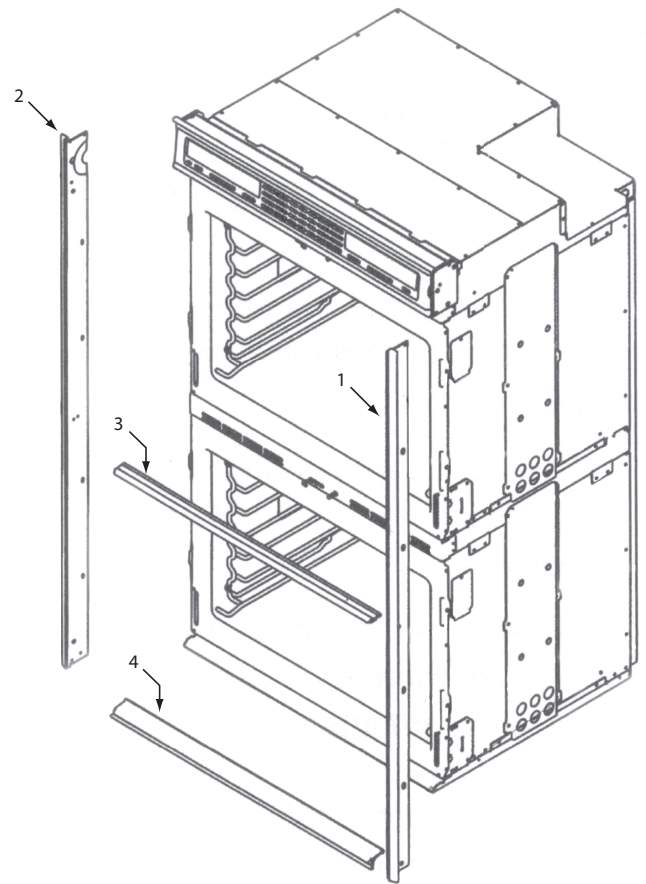

Trim Exploded View

<u>Model #</u>	<u>Ref#</u>	<u>Part #</u>	<u>Description</u>
SO30F/S	1	800706	Extrusion, Side, Right
	2	800707	Extrusion, Side, Left
	3	805115	Extrusion, Bottom
SO36U/S	1	800706	Extrusion, Side, Right
	2	800707	Extrusion, Side, Left
	3	802731	Extrusion, Bottom
SO30U/B	1	800525	Extrusion, Side, Right
	2	800524	Extrusion, Side, Left
	3	805175	Extrusion, Bottom
SO36U/B	1	802740	Extrusion, Side, Right
	2	802739	Extrusion, Side, Left
	3	802743	Extrusion, Bottom

<u>Model #</u>	<u>Ref#</u>	<u>Part #</u>	<u>Description</u>
DO30F/S	1	800389	Extrusion, Side, Right
	2	800390	Extrusion, Side, Left
	3	802719	Extrusion, Middle
	4	805115	Extrusion, Bottom
DO30U/S	1	800389	Extrusion, Side, Right
	2	800390	Extrusion, Side, Left
	2	803966	Extrusion, Side, Left
	4	805115	Extrusion, Bottom
SO30U/P	1	800518	Extrusion, Side, Right
	2	800519	Extrusion, Side, Left
	4	805174	Extrusion, Bottom
SO36U/P	1	802742	Extrusion, Side, Right
	2	802741	Extrusion, Side, Left
	4	802744	Extrusion, Bottom
DO30U/P	1	805186	Extrusion, Side, Right
	2	805185	Extrusion, Side, Left
	3	805184	Extrusion, Middle
	4	805174	Extrusion, Bottom
DO30U/B	1	805183	Extrusion, Side, Right
	2	805182	Extrusion, Side, Left
	3	805181	Extrusion, Middle
	3	805175	Extrusion, Bottom