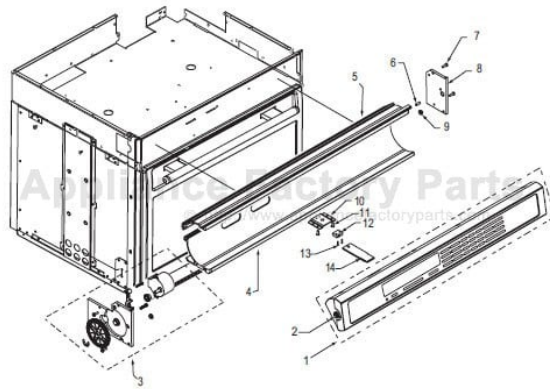

[Find Your Wolf Electric Range Parts - Select From 82 Models](#)

----- Manual continues below -----