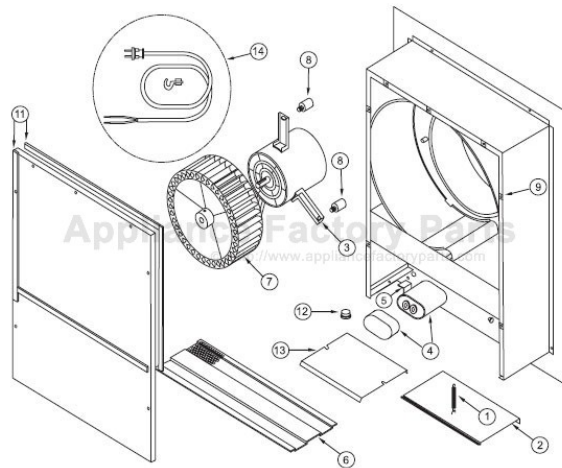

[Find Your Wolf HVAC Parts - Select From 108 Models](#)

----- Manual continues below -----