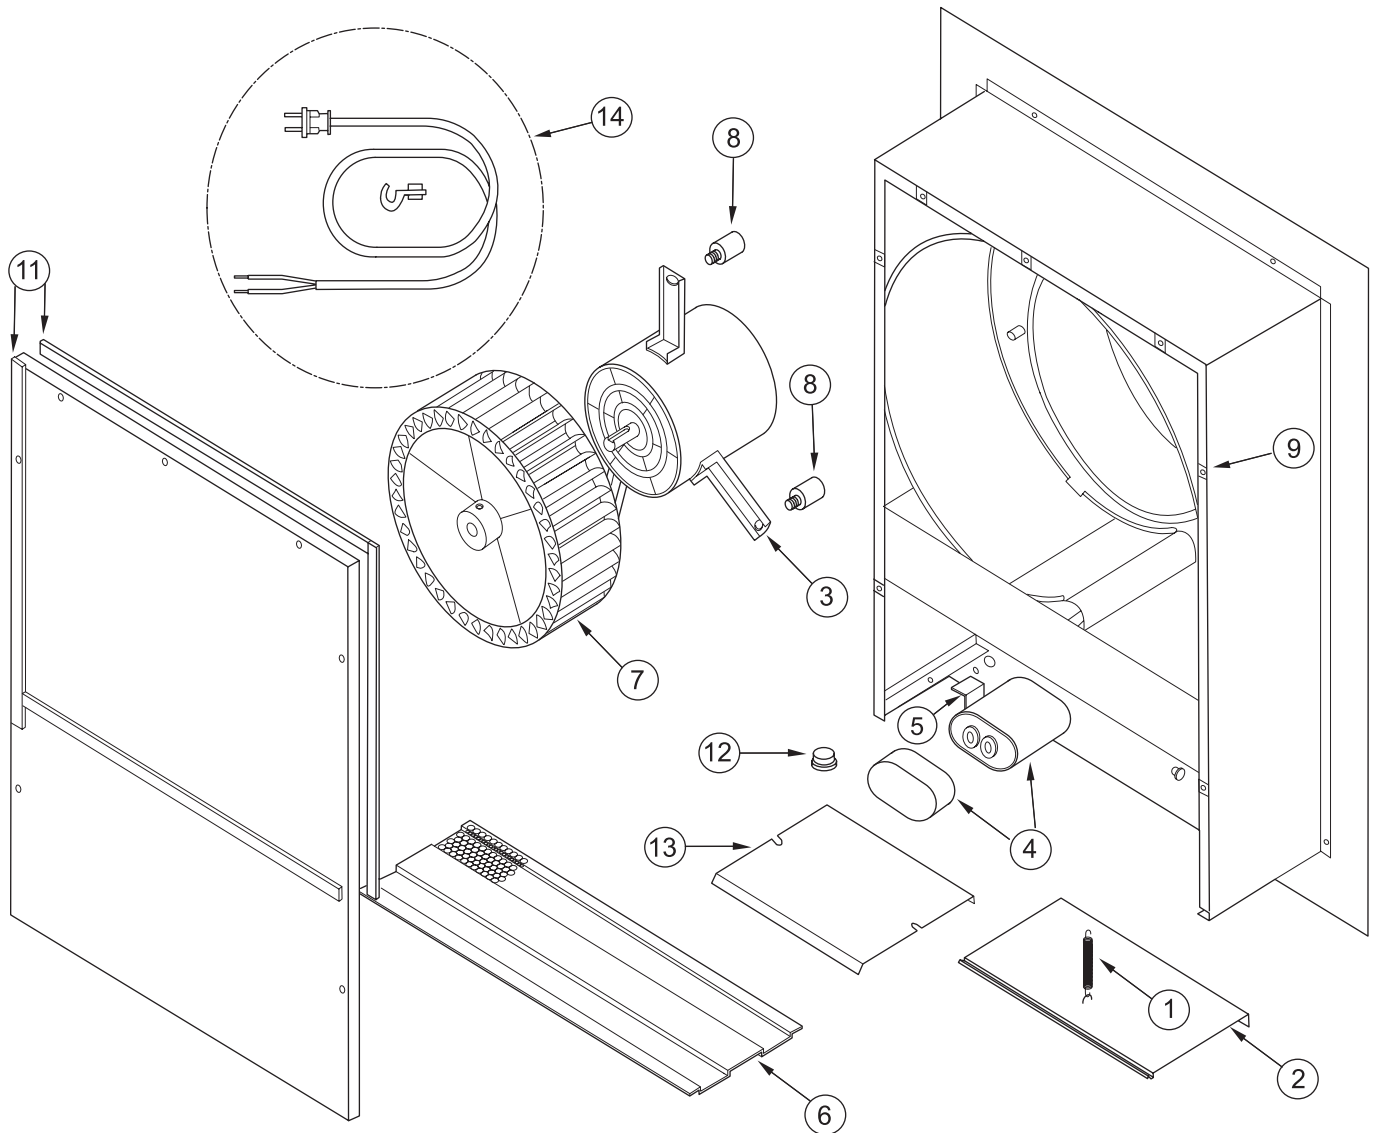

----- Manual continues below -----

EXTERNAL MODELS 801640 (600CFM) / 801641 (900CFM)

Ref #	Part #	Description
1.	804767	Spring, Damper
2.	804769	OB Cover, Hood
3.	803101	Motor W/Capacitor (801640 - 600CFM)
	803107	Motor W/Capacitor (801641 - 900CFM)
4.	803102	Capacitor
5.	803106	Capacitor Clamp
6.	804770	Grille, Hood