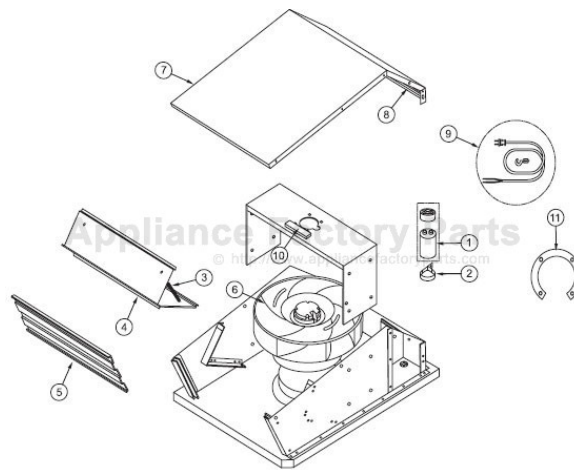

[Find Your Wolf HVAC Parts - Select From 108 Models](#)

----- Manual continues below -----