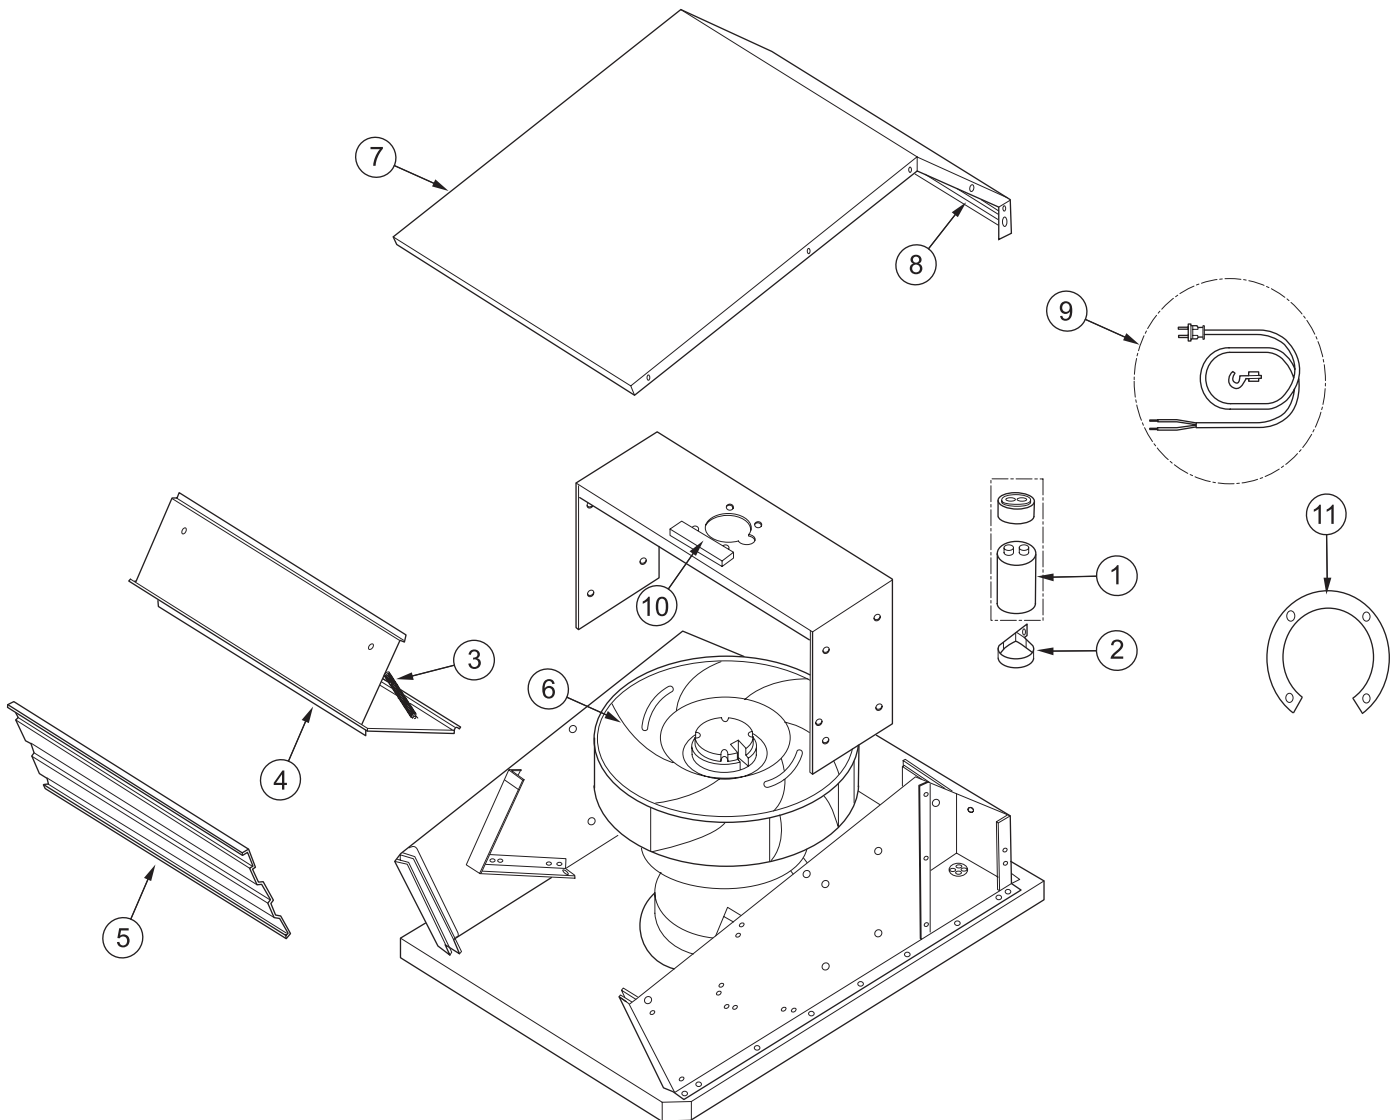

----- Manual continues below -----

EXTERNAL MODELS 801642 (1200 CFM) / 804701 (1500 CFM)

Ref #	Part #	Description
1.	803108	Capacitor (801642 - 1200CFM)
	804777	Capacitor (804701 - 1500CFM)
2.	803109	Capacitor Clamp
3.	804767	Spring, Damper
4.	804781	Damper Flap 1200 EXT (Set of 2)
	804782	Damper Flap 1500 EXT (Set of 2)
5.	804778	Grille 1200 EXT
	804780	Grille 1500 EXT

Ref #	Part #	Description
6.	803110	Blower Assy 1200 EXT
	804783	Blower Assy 1500 EXT
7.	804786	Cover, Blower w/Foam Seal 1200 EXT
	804787	Cover, Blower w/Foam Seal 1500 EXT
8.	804779	Foam Seal
9.	805515	Blower Power Cord Assy
10.	804788	Pad, Foam, 1" X 5"
11.	804784	Spacer Ring-1200EX