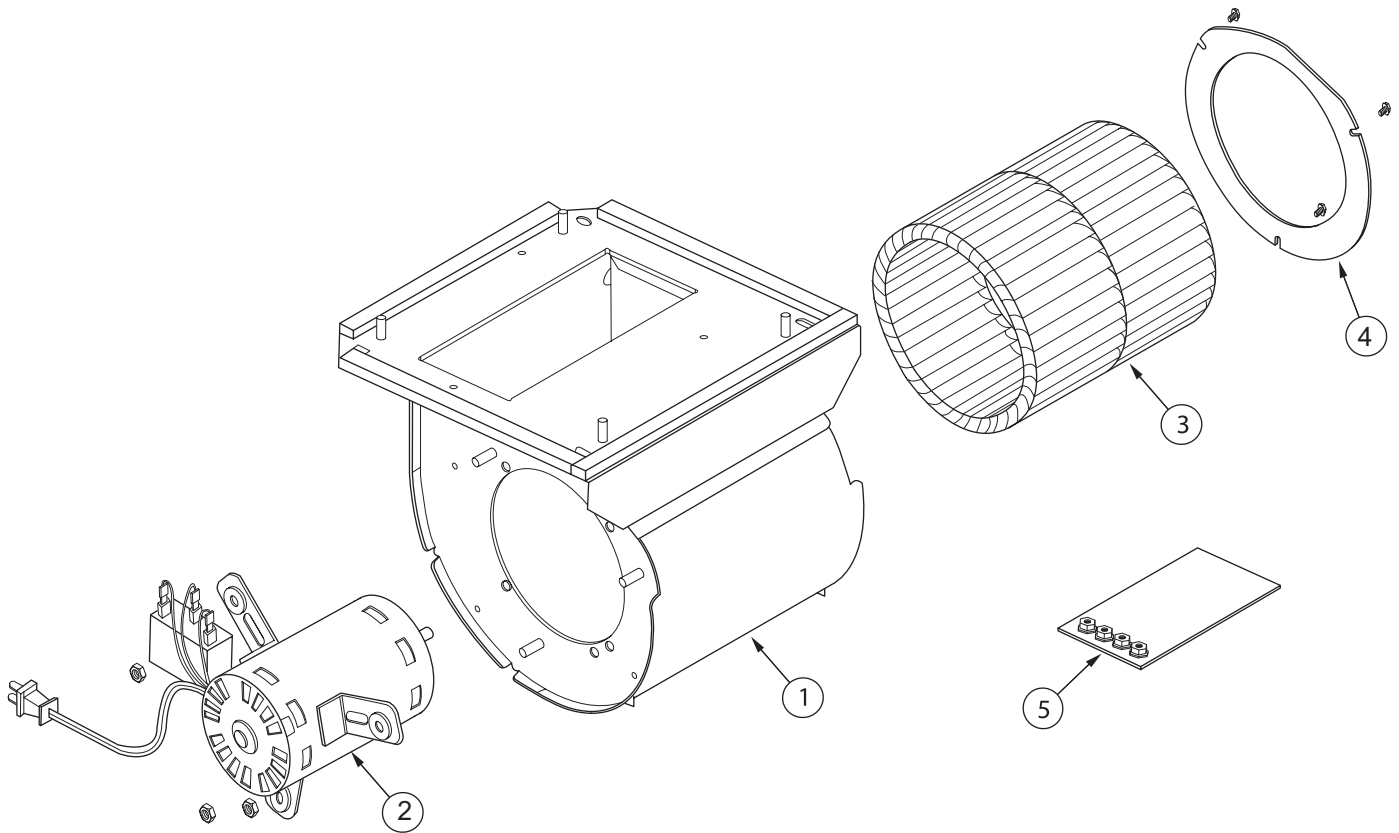

----- Manual continues below -----

INTERNAL MODEL 801643 (450 CFM)

Ref #	Part #	Description
1.	803092	Blower Scroll Weldment-450INT
2.	803093	Motor w/Capacitor-450/900INT
3.	803094	Blower Wheel-450/900 INT
4.	803095	Inlet Ring - 450/900 INT
5.	806504	Mount Hardware-45,60,90,1120INT