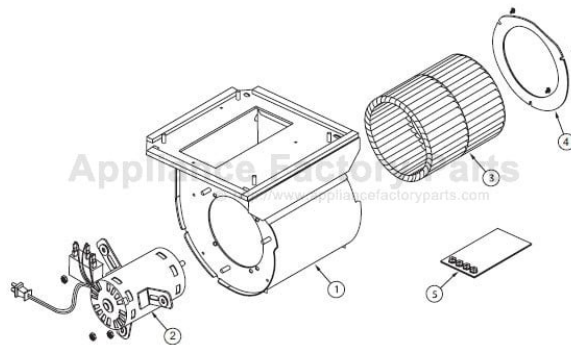

[Find Your Wolf HVAC Parts - Select From 108 Models](#)

----- Manual continues below -----