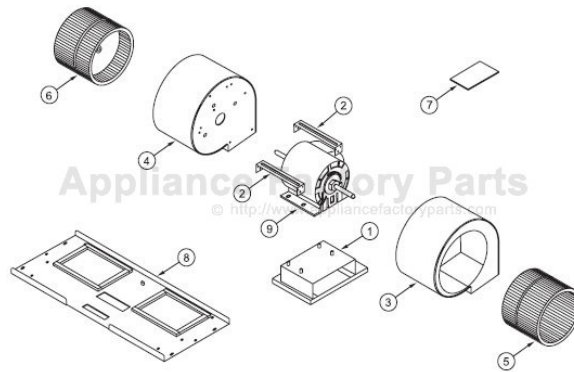

[Find Your Wolf HVAC Parts - Select From 108 Models](#)

----- Manual continues below -----

INTERNAL MODEL 804702 (1200 CFM)

Ref #	Part #	Description
1.	806505	Motor Mount -L120,W120INT
2.	806506	Scrollbrace-L120,W120INT
3.	806507	Right Hand Scroll-L120,W120INT
4.	806508	Right Hand Scroll-L120,W120INT
5.	806509	Right Blower Wheel-L120,W120INT
6.	806510	Left Blower Wheel-L120,W120INT
7.	806511	Mounting Hardware-W120INT
8.	806337	Mount. Plate, WBLOWER120INT
9.	806512	Motor-L120,W120INT