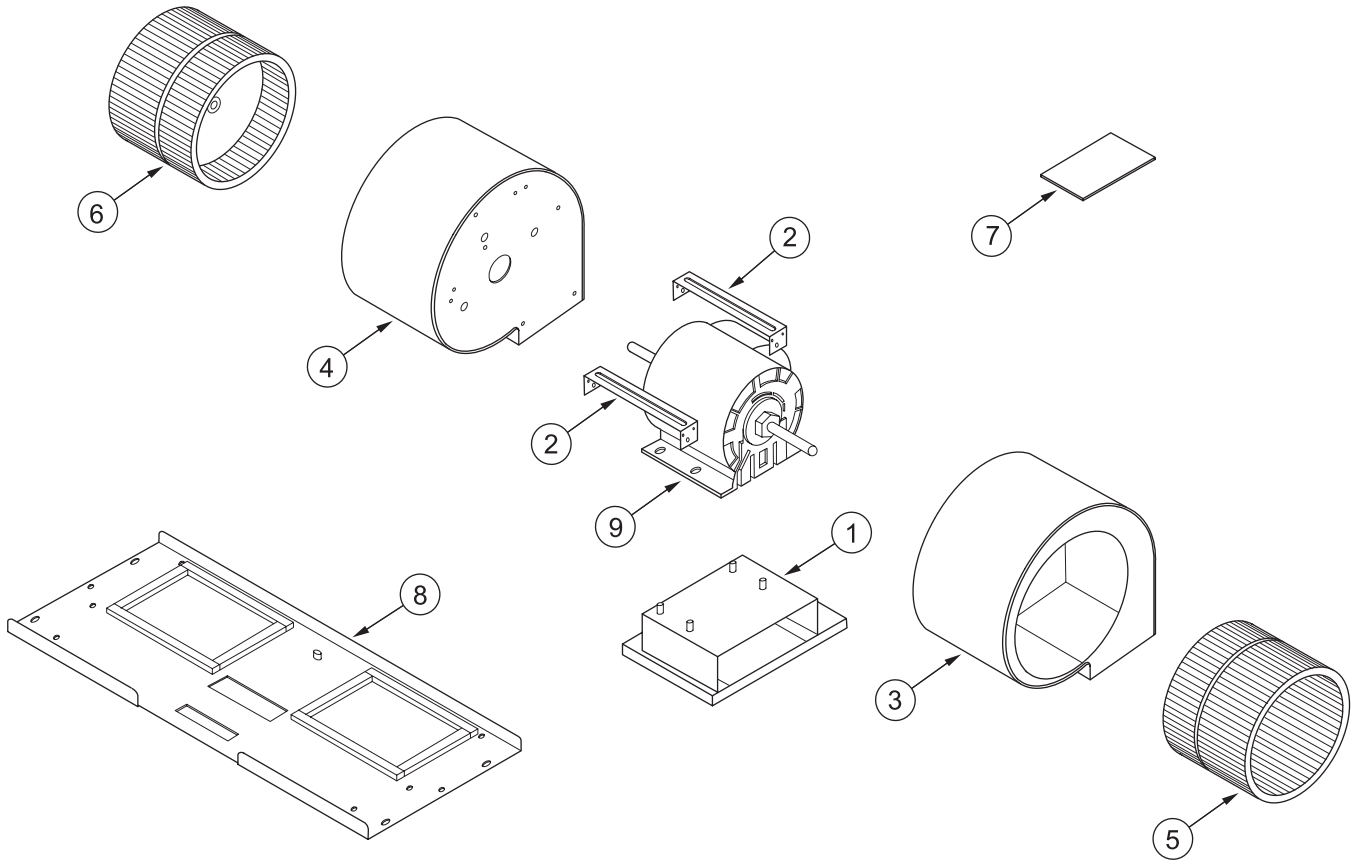

[Find Your Wolf HVAC Parts - Select From 108 Models](#)

----- Manual continues below -----

INTERNAL MODEL 804702 (1200 CFM)

Ref #	Part #	Description
1.	806505	Motor Mount -L120,W120INT
2.	806506	Scrollbrace-L120,W120INT
3.	806507	Right Hand Scroll-L120,W120INT
4.	806508	Right Hand Scroll-L120,W120INT
5.	806509	Right Blower Wheel-L120,W120INT
6.	806510	Left Blower Wheel-L120,W120INT
7.	806511	Mounting Hardware-W120INT
8.	806337	Mount. Plate, WBLOWER120INT
9.	806512	Motor-L120,W120INT