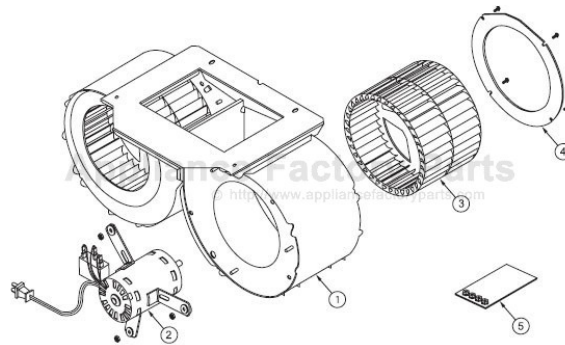

# Wolf 804703-INTERNAL Owner's Manual

[Shop genuine replacement parts for Wolf  
804703-INTERNAL](#)

[Find Your Wolf HVAC Parts - Select From 108 Models](#)

----- Manual continues below -----

**INTERNAL MODEL 804703 (1200 CFM - Island Hoods)**

<b>Ref #</b>	<b>Part #</b>	<b>Description</b>
1.	806513	Blower Weldment-I120INT
2.	803097	Motor w/Capacitor
3.	803098	Blower Wheel
4.	803099	Inlet Ring
5.	806504	Mount Hardware-45,60,90,I120INT