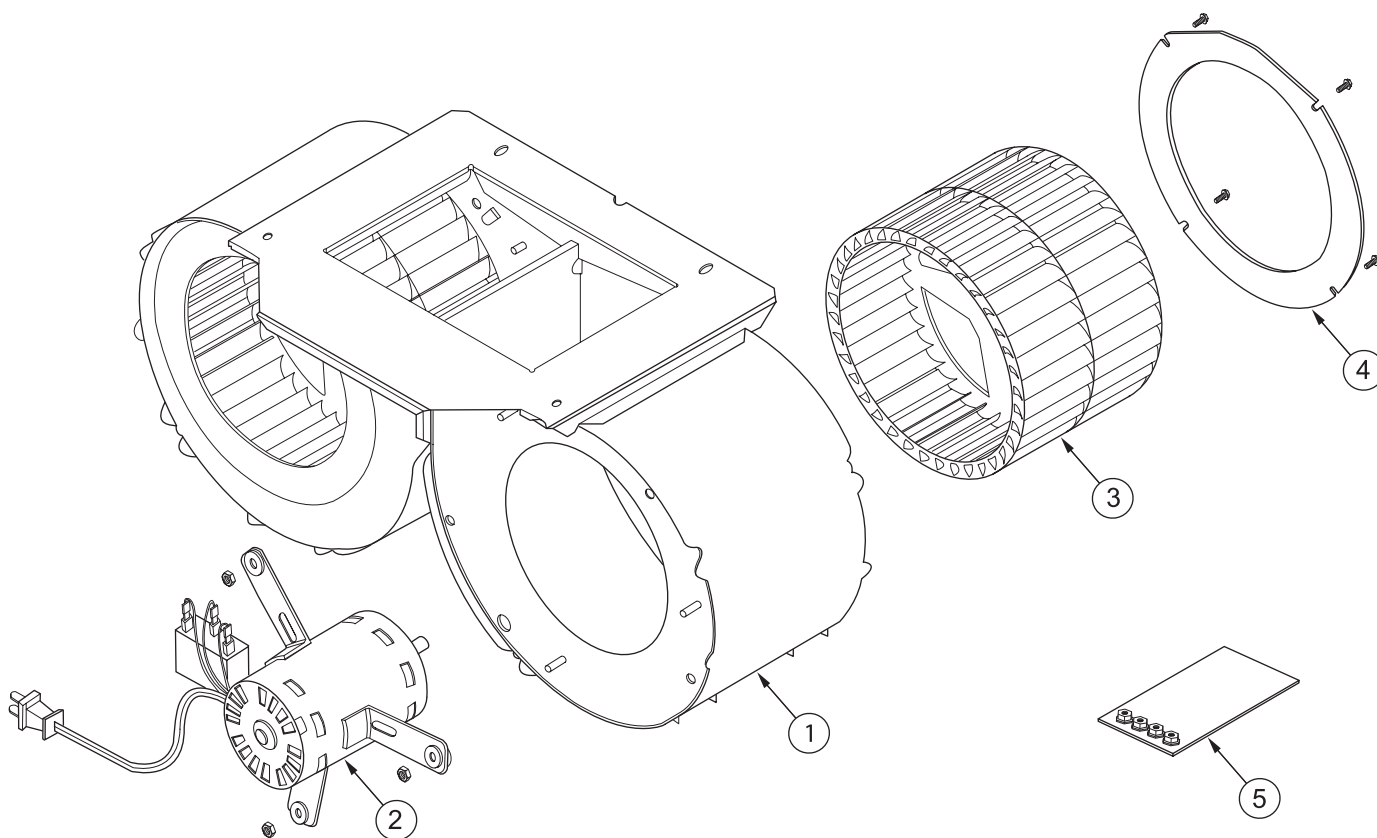

# Wolf 804703-INTERNAL Owner's Manual

[Shop genuine replacement parts for Wolf  
804703-INTERNAL](#)

[Find Your Wolf HVAC Parts - Select From 108 Models](#)

----- Manual continues below -----

**INTERNAL MODEL 804703 (1200 CFM - Island Hoods)**

<b>Ref #</b>	<b>Part #</b>	<b>Description</b>
1.	806513	Blower Weldment-I120INT
2.	803097	Motor w/Capacitor
3.	803098	Blower Wheel
4.	803099	Inlet Ring
5.	806504	Mount Hardware-45,60,90,I120INT