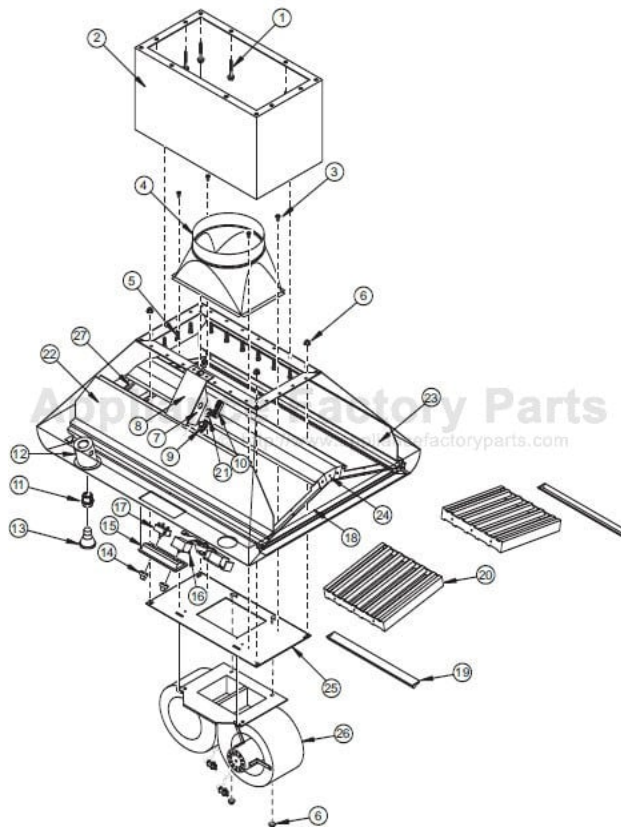

[Find Your Wolf HVAC Parts - Select From 108 Models](#)

----- Manual continues below -----