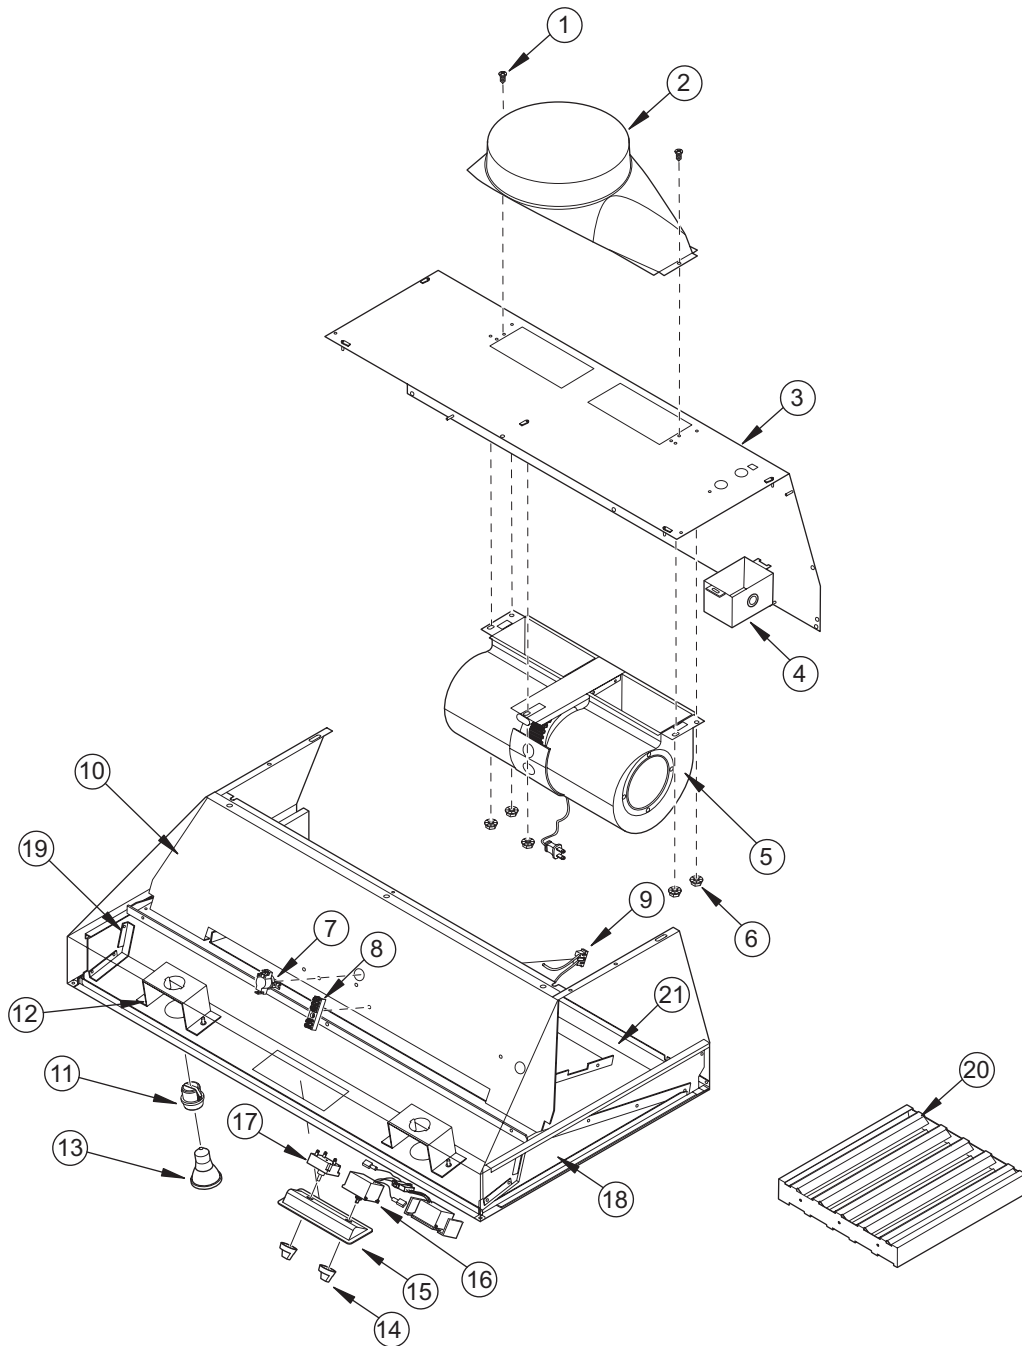

----- Manual continues below -----

MODEL L282212I PART LIST

<u>Ref #</u>	<u>Part #</u>	<u>Description</u>	<u>Ref #</u>	<u>Part #</u>	<u>Description</u>
1	805317	Screw, #8 X 1/2 Pan HD. Phil. S/M (2)	11	805325	Light Socket, Ceramic (2)
2	805482	17-3/4" X 7-1/2" To 8" Rnd Trans.	12	805343	Light Bracket (2)
3	805389	Removable Back Panel 28	13	805327	Halogen Light, 50 Par. 20/Cap (2)
4	805346	Electrical J-Box	14	805328	Knob, Switch Control (2)
5	805347	600 CFM Blower	15	805329	2-Hole Bezel, Switch
6	805320	Nut, 10-24 Hex Flange Lock (4)	16	805330	Fan Speed Control
7	805323	Thermostat, Hi-Temp. Sensor	17	805331	Light Switch Control #83
8	805324	Electrical Terminal Block	18	N/A	Inner Wall (Left & Right)
9	805335	2-Hole Electrical Outlet (See SN Breaks)	19	N/A	Side Bracket
	805342	3-Hole electrical Outlet (See SN Breaks)	20	805334	Baffle Filter, 11-7/8" x 11-7/8" (2)
10	N/A	Top Partition (28")	21	N/A	Liner (28")

MODEL L282212I EXPLODED VIEW

NOTE: 600 CFM internal blower included with this model.