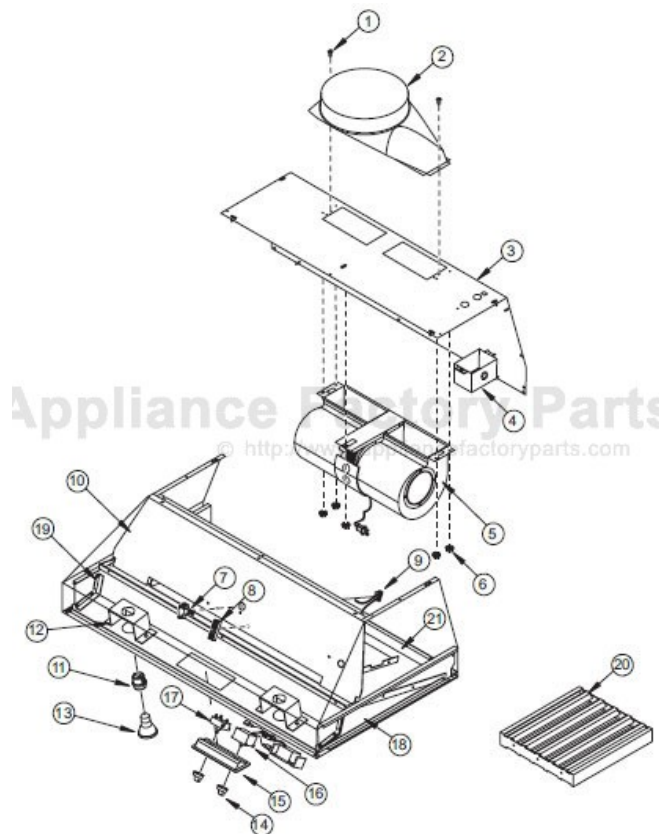

This Owner's Manual is provided and hosted by Appliance Factory Parts.

Wolf I282212I Owner's Manual

[Shop genuine replacement parts for Wolf I282212I](#)

[Find Your Wolf HVAC Parts - Select From 108 Models](#)

----- Manual continues below -----

MODEL L282212I PART LIST

<u>Ref #</u>	<u>Part #</u>	<u>Description</u>	<u>Ref #</u>	<u>Part #</u>	<u>Description</u>
1	805317	Screw, #8 X 1/2 Pan HD. Phil. S/M (2)	11	805325	Light Socket, Ceramic (2)
2	805482	17-3/4" X 7-1/2" To 8" Rnd Trans.	12	805343	Light Bracket (2)
3	805389	Removable Back Panel 28	13	805327	Halogen Light, 50 Par. 20/Cap (2)
4	805346	Electrical J-Box	14	805328	Knob, Switch Control (2)
5	805347	600 CFM Blower	15	805329	2-Hole Bezel, Switch
6	805320	Nut, 10-24 Hex Flange Lock (4)	16	805330	Fan Speed Control
7	805323	Thermostat, Hi-Temp. Sensor	17	805331	Light Switch Control #83
8	805324	Electrical Terminal Block	18	N/A	Inner Wall (Left & Right)
9	805335	2-Hole Electrical Outlet (See SN Breaks)	19	N/A	Side Bracket
	805342	3-Hole electrical Outlet (See SN Breaks)	20	805334	Baffle Filter, 11-7/8" x 11-7/8" (2)
10	N/A	Top Partition (28")	21	N/A	Liner (28")

MODEL L282212I EXPLODED VIEW

NOTE: 600 CFM internal blower included with this model.