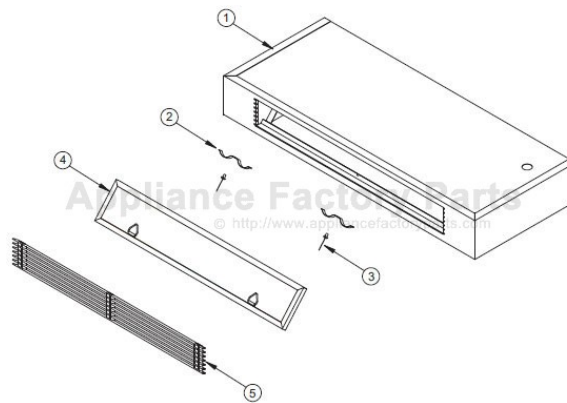

[Find Your Wolf HVAC Parts - Select From 108 Models](#)

----- Manual continues below -----

MODEL RECIRC30 (808223), RECIRC36 (808224) PART LIST

<u>Ref #</u>	<u>Part #</u>	<u>Description</u>
1	808223	Recirculating Kit, Pro - 30" (Complete)
	808224	Recirculating Kit, Pro - 36" (Complete) (808224)
2	N/A	Spring - Recirc, Svce
3	N/A	Rivet, Pop 1/8 X .251-.312 GRIP
4	808171	Filter Recirc 30, Svce
	808172	Filter Recirc 36, Svce
5	N/A	Grille - Recirc 30 Svce
	N/A	Grille - Recirc 36 Svce

MODEL RECIRC30 (808223), RECIRC36 (808224) EXPLODED VIEW