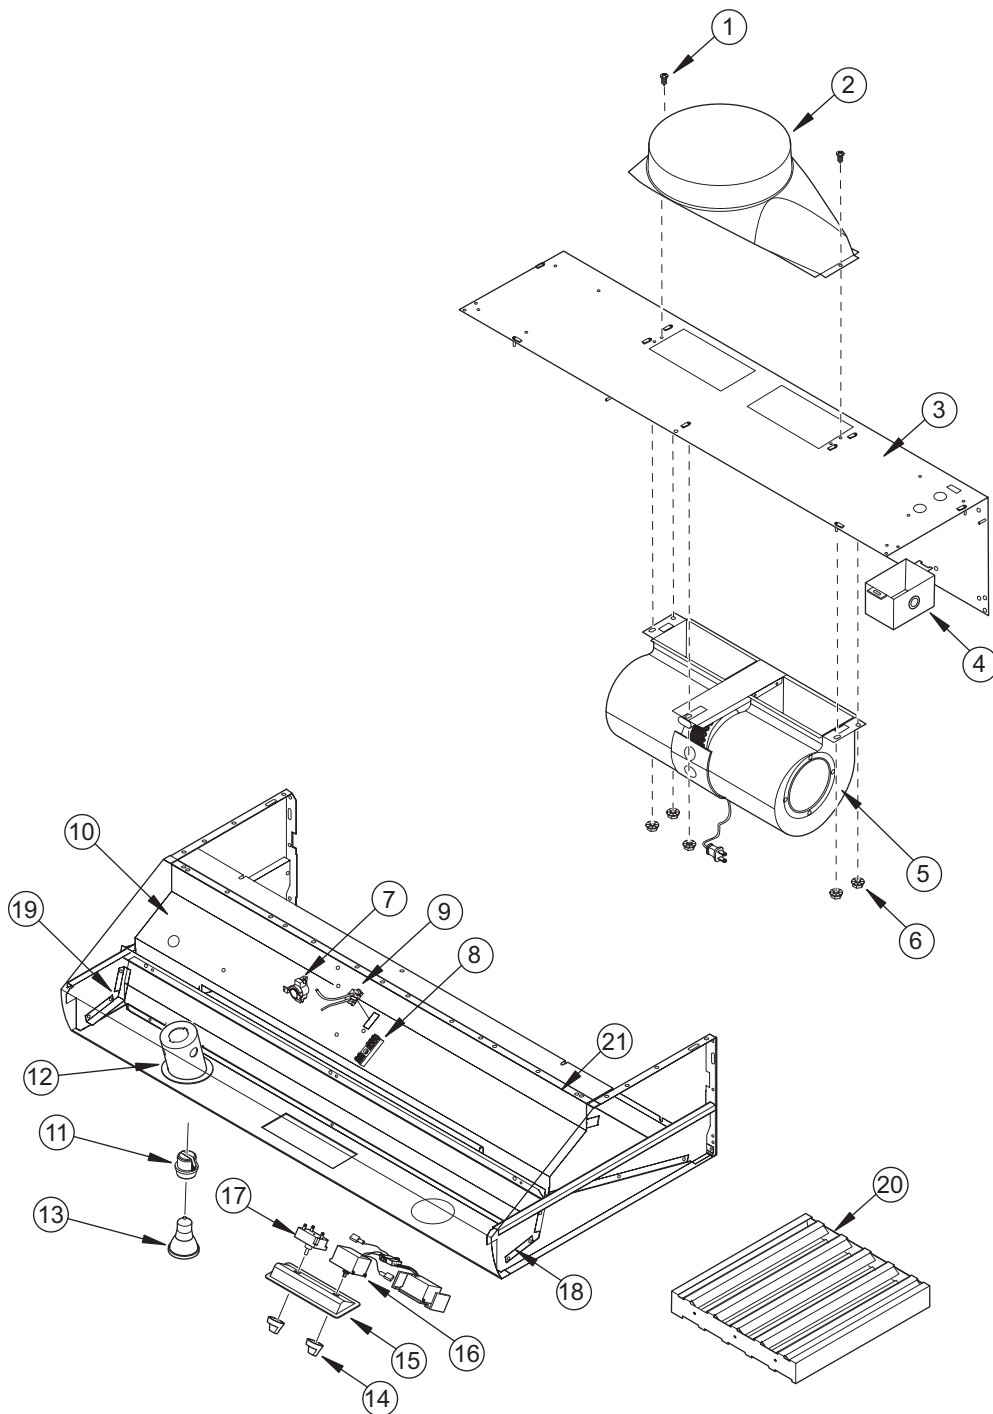

----- Manual continues below -----

MODEL W302210I, W362210I, W362210, W422210, W482210 PART LIST

<u>Ref #</u>	<u>Part #</u>	<u>Description</u>	<u>Ref #</u>	<u>Part #</u>	<u>Description</u>
1	805317	Screw, #8 X 1/2 Pan HD. Phil. S/M (2)	10	N/A	Top Partition (30",36",42",48")
2	805482	17 3/4" X 7 1/2" To 10" Rnd Trans.	11	805325	Light Socket, Ceramic (*)
3	805355	Removable Back Panel 30"	12	805326	Light Holder (*)
	805356	Removable Back Panel 36"	13	805327	Halogen Light, 50 Par. 20/Cap (*)
	805361	Removable Back Panel 42"	14	805328	Knob, Switch Control (2)
	805362	Removable Back Panel 48"	15	805329	2-Hole Bezel, Switch
4	805346	Electrical J-Box	16	805330	Fan Speed Control
5	805347	600 CFM Blower	17	805331	Light Switch Control #83
	<i>(Included w/W302210I & W362210I only)</i>		18	N/A	Inner Wall (Left & Right)
6	805320	Nut, 10-24 Hex Flange Lock (4)	19	N/A	Side Bracket
7	805323	Thermostat, Hi-Temp. Sensor	20	805354	Baffle Filter, 13-1/2 X 12-7/8 (*)
8	805324	Electrical terminal Block	21	N/A	Liner
9	805335	2-Hole Electrical Outlet (See SN Breaks)			
	805342	3-Hole electrical Outlet (See SN Breaks)			

NOTES:

- (*) (2) 30", 36", 42" wide
- (3) 48" wide

MODEL W302210I, W362210I, W362210, W422210, W482210 EXPLODED VIEW

NOTE: 600 CFM internal blower included with models W302210I & W362210I only.
Internal blower not included with models W362210, W422210, W482210, must use remote blower (not included).