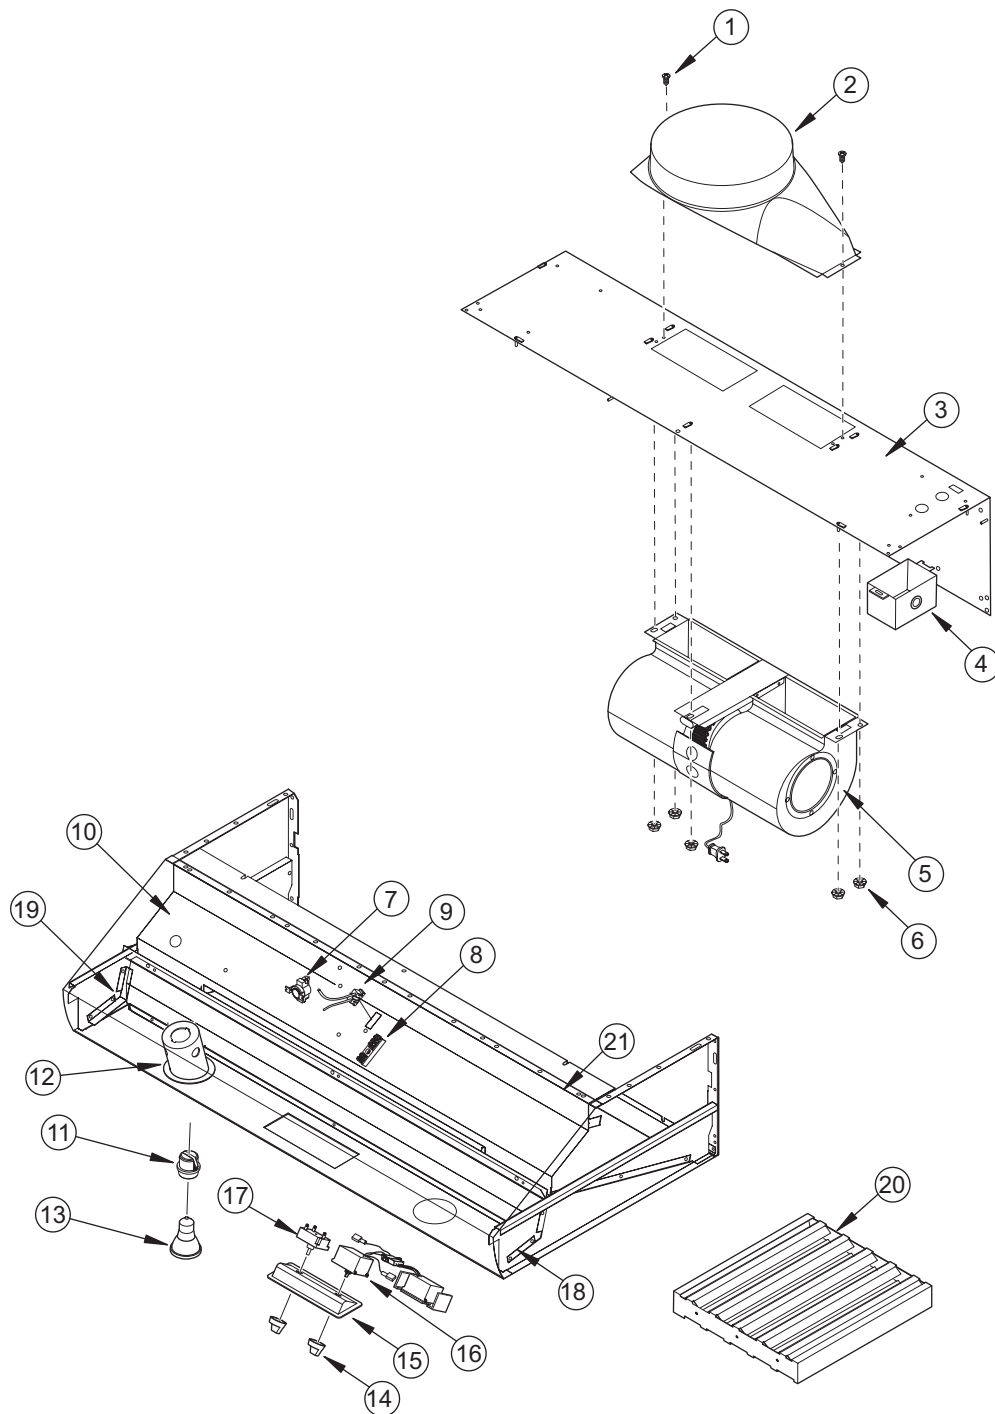

----- Manual continues below -----

MODEL W302210I, W362210I, W362210, W422210, W482210 PART LIST

<u>Ref #</u>	<u>Part #</u>	<u>Description</u>	<u>Ref #</u>	<u>Part #</u>	<u>Description</u>
1	805317	Screw, #8 X 1/2 Pan HD. Phil. S/M (2)	10	N/A	Top Partition (30",36",42",48")
2	805482	17 3/4" X 7 1/2" To 10" Rnd Trans.	11	805325	Light Socket, Ceramic (*)
3	805355	Removable Back Panel 30"	12	805326	Light Holder (*)
	805356	Removable Back Panel 36"	13	805327	Halogen Light, 50 Par. 20/Cap (*)
	805361	Removable Back Panel 42"	14	805328	Knob, Switch Control (2)
	805362	Removable Back Panel 48"	15	805329	2-Hole Bezel, Switch
4	805346	Electrical J-Box	16	805330	Fan Speed Control
5	805347	600 CFM Blower	17	805331	Light Switch Control #83
	<i>(Included w/W302210I & W362210I only)</i>		18	N/A	Inner Wall (Left & Right)
6	805320	Nut, 10-24 Hex Flange Lock (4)	19	N/A	Side Bracket
7	805323	Thermostat, Hi-Temp. Sensor	20	805354	Baffle Filter, 13-1/2 X 12-7/8 (*)
8	805324	Electrical terminal Block	21	N/A	Liner
9	805335	2-Hole Electrical Outlet (See SN Breaks)			
	805342	3-Hole electrical Outlet (See SN Breaks)			

NOTES:

- (*) (2) 30", 36", 42" wide
- (3) 48" wide

MODEL W302210I, W362210I, W362210, W422210, W482210 EXPLODED VIEW

NOTE: 600 CFM internal blower included with models W302210I & W362210I only.
Internal blower not included with models W362210, W422210, W482210, must use remote blower (not included).