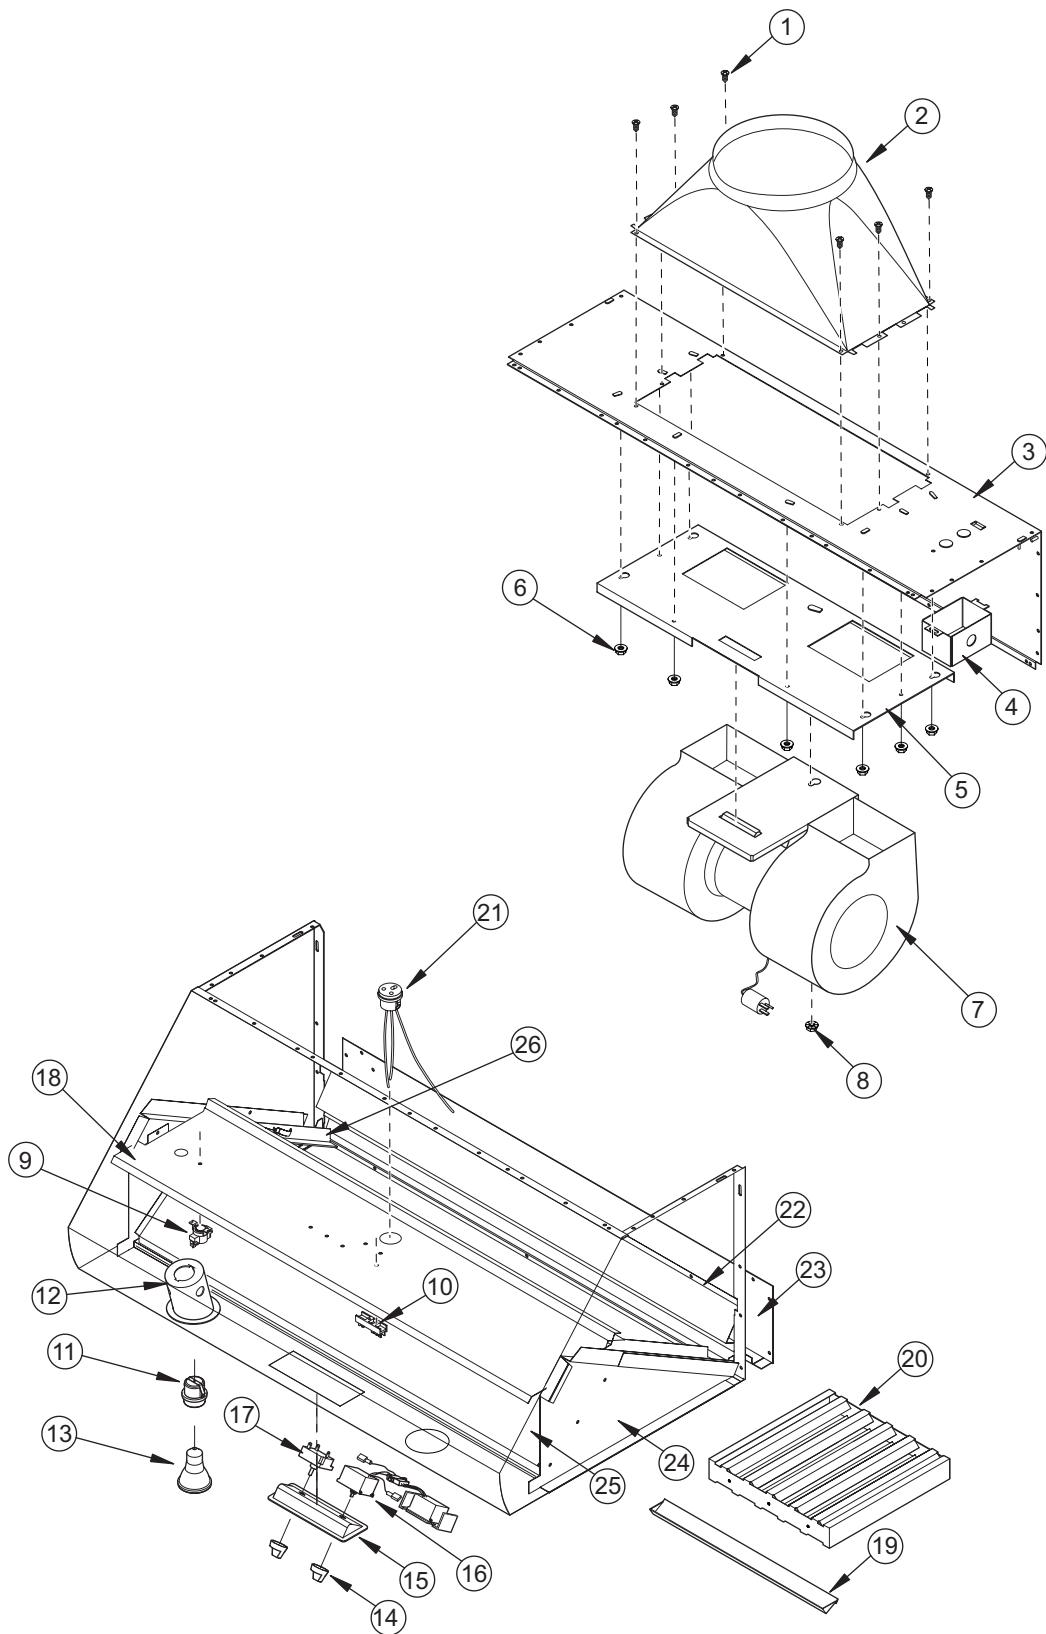

MODEL W482418, W542418, W602418, W662418 PART LIST

<u>Ref #</u>	<u>Part #</u>	<u>Description</u>	<u>Ref #</u>	<u>Part #</u>	<u>Description</u>
1	805317	Screw, #8 X 1/2 Pan HD. Phil. S/M (6)	13	805327	Halogen Light, 50 Par. 20/Cap (*)
2	805345	21-1/4" X 8 -1/2" To 10" Rnd Trans.	14	805328	Knob, Switch Control (2)
3	805395	Removable Back Panel 48"	15	805329	2-Hole Bezel, Switch
	805396	Removable Back Panel 54"	16	805330	Fan Speed Control
	805397	Removable Back Panel 60"	17	805331	Light Switch Control #83
	805398	Removable Back Panel 66"	18	N/A	Top Partition
4	805346	Electrical J-Box	19	805406	Grease Cup 48"-54" Hood (22.832) (2)
5	806337	Mount. Plate, WBLOWER120INT (included with 804702)		805488	Grease Cup 60"-66" Hood (19.186) (3)
6	805320	Nut, 10-24 Hex Flange Lock (8)	20	805334	Baffle Filter, 11-7/8" X 11-7/8" (**)
7	804702	1200 CFM Blower (***)	21	805342	3-Hole Electrical Outlet
8	805339	Nut, 1/4-20 Hex Flange Lock	22	N/A	Lower Shroud
9	805323	Thermostat, Hi-Temp. Sensor	23	N/A	Bottom Track
10	805324	Electrical Terminal Block	24	N/A	Inner Side (Left & Right)
11	805325	Light Socket, Ceramic (*)	25	N/A	Front Cover
12	805326	Light Holder (*)	26	806340	Runner, 42", 54", 66", Wallhood (2) (48" & 60" Do Not Use Runners)

NOTES:

(*) (2) 48", 54"
(3) 60", 66"

(**) (4) 48", 54"
(5) 60", 66" wide

(***) Not Included with Hood (Sold Separately)

MODEL W482418, W542418, W602418, W662418 EXPLODED VIEW

NOTE: Can use 1200 CFM internal blower with these models (not included), or remote blower (not included).