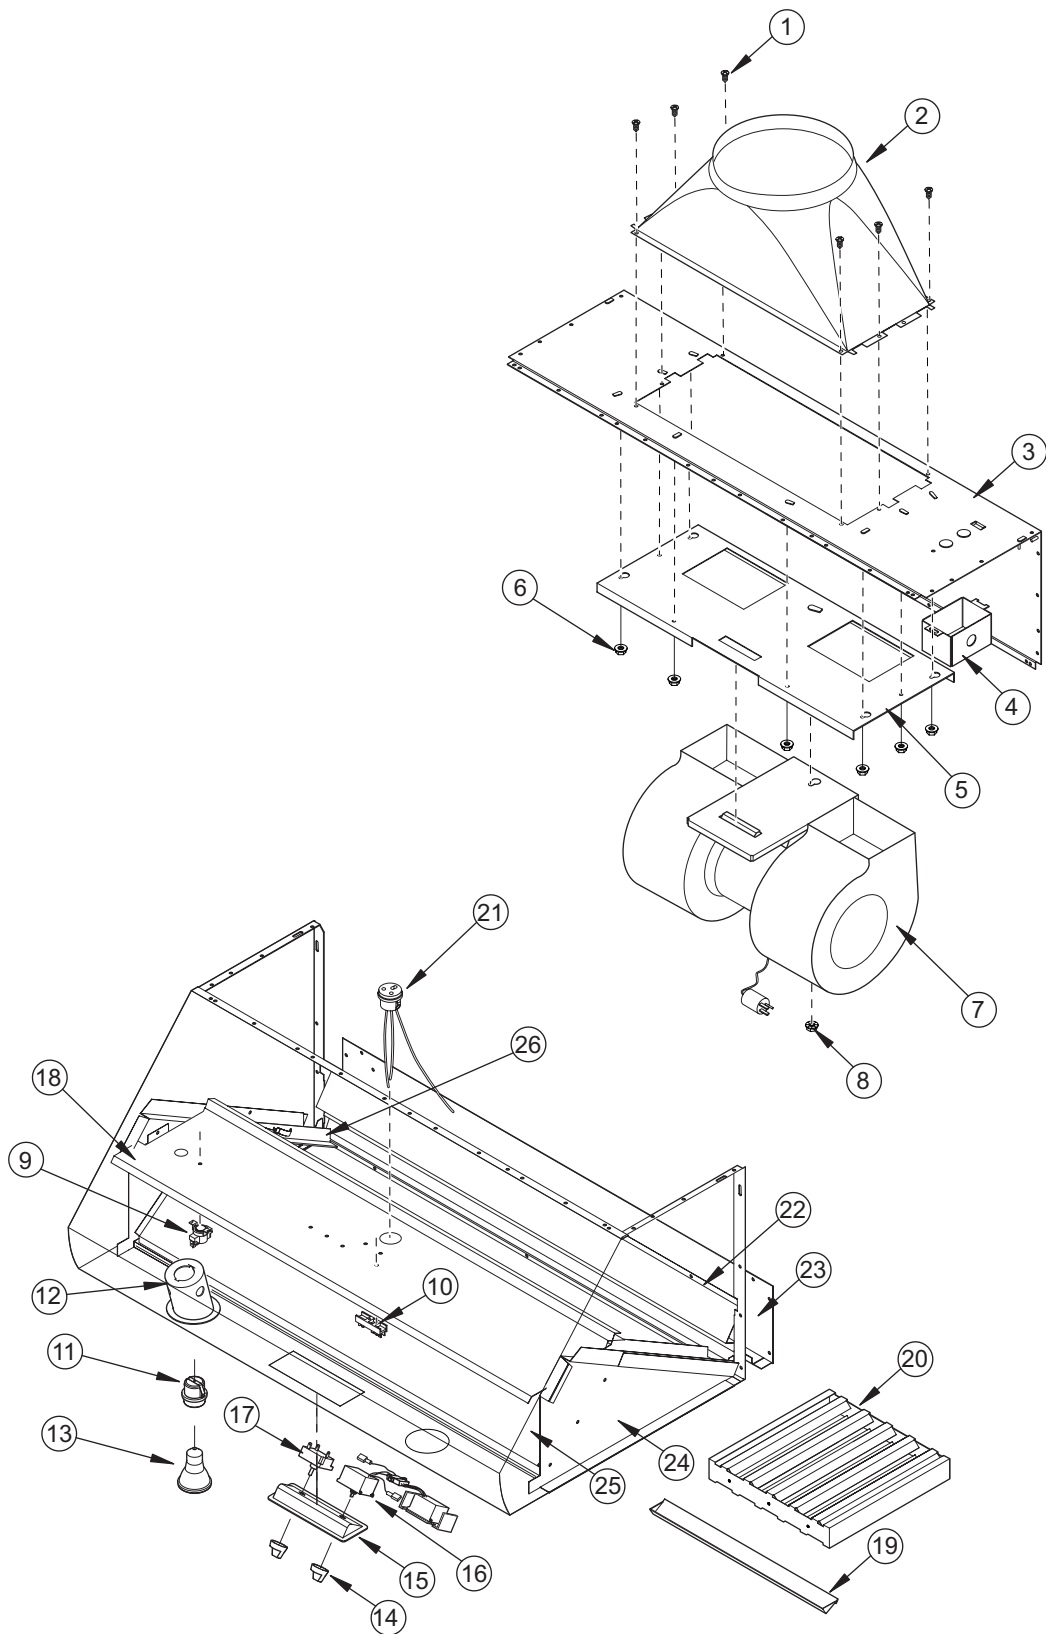

----- Manual continues below -----

MODEL W482418, W542418, W602418, W662418 PART LIST

<u>Ref #</u>	<u>Part #</u>	<u>Description</u>	<u>Ref #</u>	<u>Part #</u>	<u>Description</u>
1	805317	Screw, #8 X 1/2 Pan HD. Phil. S/M (6)	13	805327	Halogen Light, 50 Par. 20/Cap (*)
2	805345	21-1/4" X 8 -1/2" To 10" Rnd Trans.	14	805328	Knob, Switch Control (2)
3	805395	Removable Back Panel 48"	15	805329	2-Hole Bezel, Switch
	805396	Removable Back Panel 54"	16	805330	Fan Speed Control
	805397	Removable Back Panel 60"	17	805331	Light Switch Control #83
	805398	Removable Back Panel 66"	18	N/A	Top Partition
4	805346	Electrical J-Box	19	805406	Grease Cup 48"-54" Hood (22.832) (2)
5	806337	Mount. Plate, WBLOWER120INT (included with 804702)		805488	Grease Cup 60"-66" Hood (19.186) (3)
6	805320	Nut, 10-24 Hex Flange Lock (8)	20	805334	Baffle Filter, 11-7/8" X 11-7/8" (**)
7	804702	1200 CFM Blower (***)	21	805342	3-Hole Electrical Outlet
8	805339	Nut, 1/4-20 Hex Flange Lock	22	N/A	Lower Shroud
9	805323	Thermostat, Hi-Temp. Sensor	23	N/A	Bottom Track
10	805324	Electrical Terminal Block	24	N/A	Inner Side (Left & Right)
11	805325	Light Socket, Ceramic (*)	25	N/A	Front Cover
12	805326	Light Holder (*)	26	806340	Runner, 42", 54", 66", Wallhood (2) (48" & 60" Do Not Use Runners)

NOTES:

(*) (2) 48", 54"
(3) 60", 66"

(**) (4) 48", 54"
(5) 60", 66" wide

(***) Not Included with Hood (Sold Separately)

MODEL W482418, W542418, W602418, W662418 EXPLODED VIEW

NOTE: Can use 1200 CFM internal blower with these models (not included), or remote blower (not included).