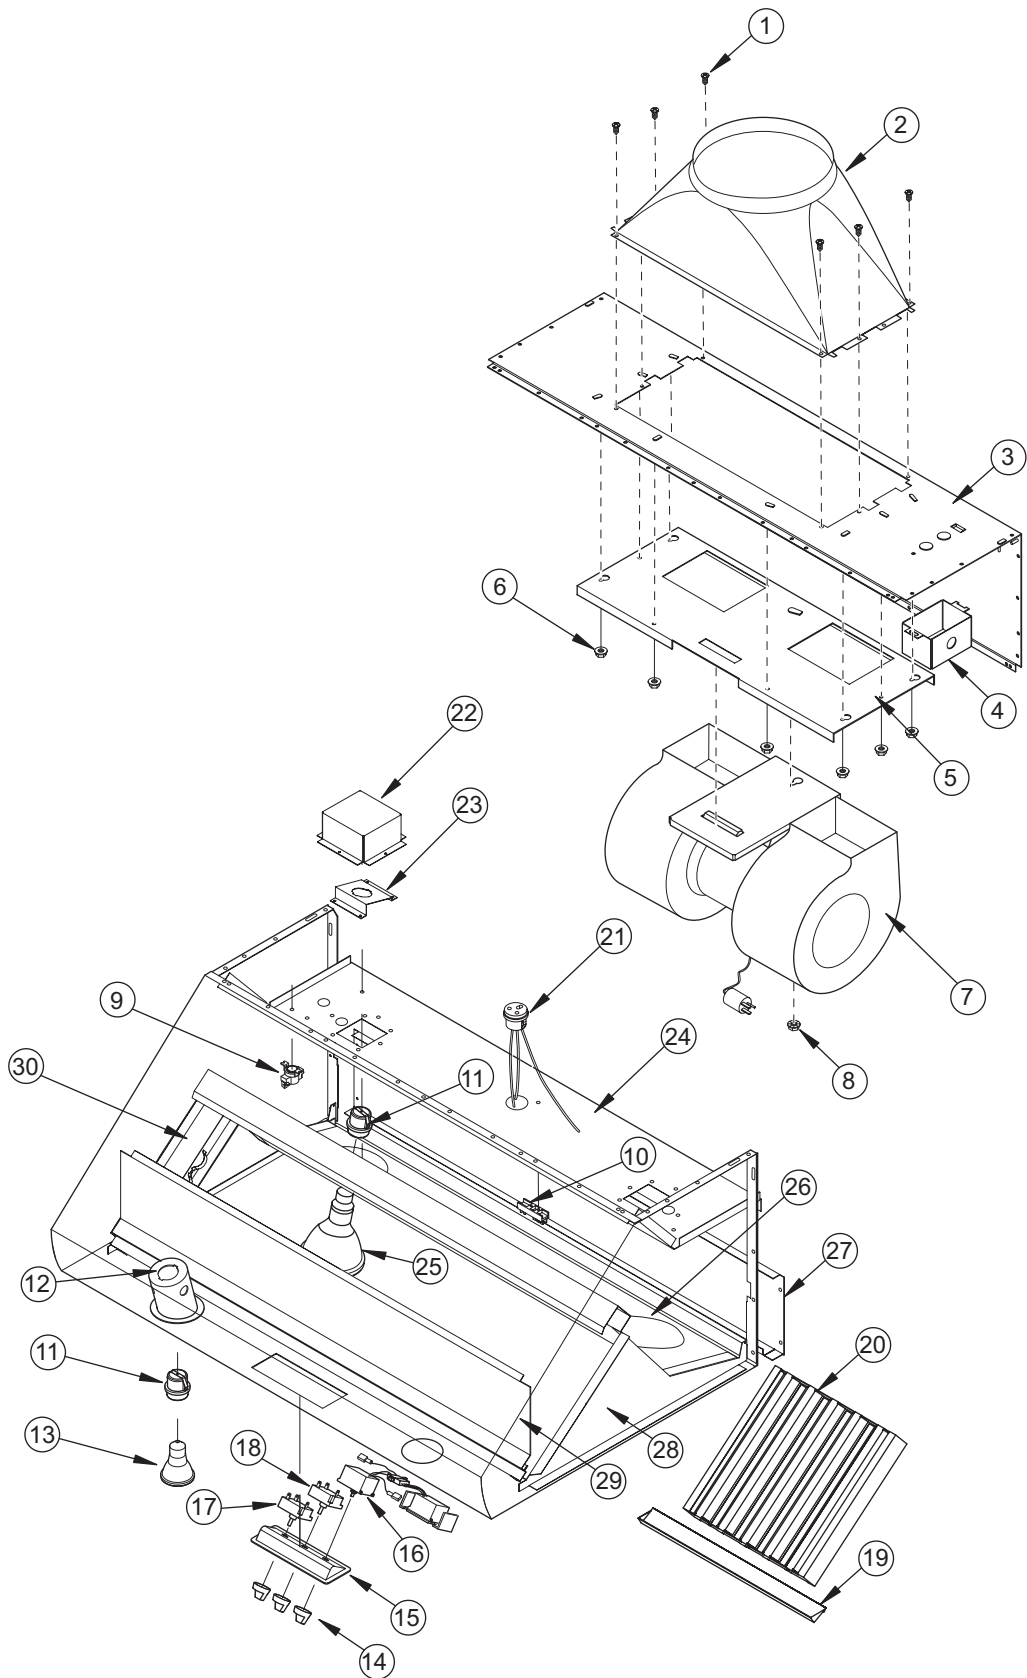

----- Manual continues below -----

MODEL W482718, W542718, W602718, W662718 PART LIST

| <u>Ref #</u> | <u>Part #</u> | <u>Description</u> | <u>Ref #</u> | <u>Part #</u> | <u>Description</u> |
|--------------|---------------|---------------------------------------|--------------|---------------|---|
| 1 | 805317 | Screw, #8 X 1/2 Pan HD. Phil. S/M (6) | 15 | 805341 | 3-Hole Bezel, Switch |
| 2 | 805345 | 21-1/4" X 8 -1/2" To 10" Rnd Trans. | 16 | 805330 | Fan Speed Control |
| 3 | 805432 | Removable Back Panel 48" | 17 | 805331 | Light Switch Control #83 |
| | 805433 | Removable Back Panel 54" | 18 | 805332 | Heat Lamp Switch Control #82 |
| | 805434 | Removable Back Panel 60" | 19 | 805406 | Grease Cup 48"-54" Hood (22.832) (2) |
| | 805435 | Removable Back Panel 66" | | 805488 | Grease Cup 60"-66" Hood (19.186) (3) |
| 4 | 805346 | Electrical J-Box | 20 | 805334 | Baffle Filter, 11-7/8" X 11-7/8" (**) |
| 5 | 806337 | Mount. Plate, WBLOWER120INT (****) | 21 | 805342 | 3-Hole Electrical Outlet |
| 6 | 805320 | Nut, 10-24 Hex Flange Lock (8) | 22 | 805436 | Heat Lamp Bracket Cover (2) |
| 7 | 804702 | 1200 CFM Blower (****) | 23 | 805437 | Heat Lamp Bracket (2) |
| 8 | 805339 | Nut, 1/4-20 Hex Flange Lock | 24 | N/A | Heat Mount |
| 9 | 805323 | Thermostat, Hi-Temp. Sensor | 25 | 805344 | Heat Lamp (2) |
| 10 | 805324 | Electrical Terminal Block | 26 | N/A | Heat Lamp Cover |
| 11 | 805325 | Light Socket, Ceramic (*) | 27 | N/A | Bottom Track (30", 36" 42") |
| 12 | 805326 | Light Holder (**) | 28 | N/A | Inner Side (Left & Right) |
| 13 | 805327 | Halogen Light, 50 Par. 20/Cap (**) | 29 | N/A | Lower Shroud |
| 14 | 805328 | Knob, Switch Control (3) | 30 | 806340 | Runner, 42", 54", 66" Wallhoods (2) |

NOTES:

(*) (5) 48", 54", 60", 66" wide

(**) (3) 48", 54", 60", 66" wide

(***) (4) 48", 54"
(5) 60", 66" wide

(****) Not Included with Hood (Sold Separately)

MODEL W482718, W542718, W602718, W662718 EXPLODED VIEW