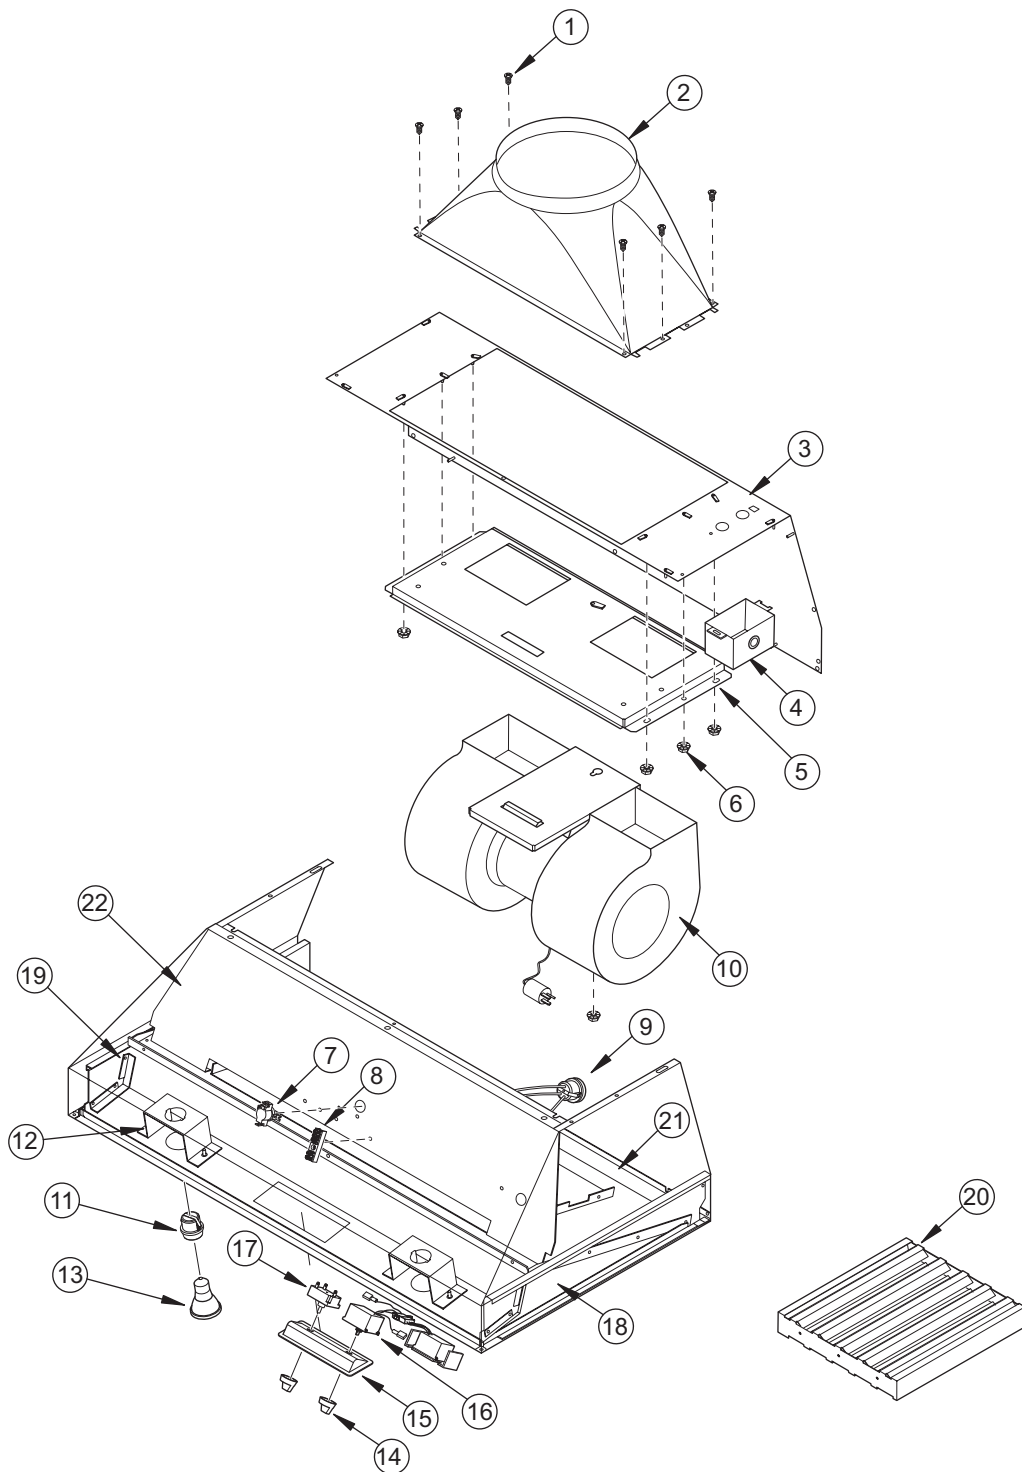

----- Manual continues below -----

MODEL L342212, L402212, L462212, L522212, L582212 PART LIST

<u>Ref #</u>	<u>Part #</u>	<u>Description</u>	<u>Ref #</u>	<u>Part #</u>	<u>Description</u>
1	805317	Screw, #8 X 1/2 Pan HD. Phil. S/M (6)	10	805087	1200 CFM Blower (***)
2	805345	21-1/4" X 8-1/2" To 10" Rnd. Trans.	11	805325	Light Socket, Ceramic (*)
3	805348	Removable Back Panel, 34"	12	805343	Light Bracket (*)
	805377	Removable Back Panel, 40"	13	805327	Halogen Light, 50 Par. 20/Cap (*)
	805378	Removable Back Panel, 46"	14	805328	Knob, Switch Control (2)
	805379	Removable Back Panel, 52"	15	805329	2-Hole Bezel, Switch
	805380	Removable Back Panel, 58"	16	805330	Fan Speed Control
4	805346	Electrical J-Box	17	805331	Light Switch Control #83
5	N/A	Mounting Plate, 1200 CFM Blower	18	N/A	Inner Wall (Left & Right)
6	805320	Nut, 10-24 Hex Flange Lock (6)	19	N/A	Side Bracket
7	805323	Thermostat, Hi-Temp. Sensor	20	805354	Baffle Filter, SS, 13-1/2" X 12-7/8" (**)
8	805324	Electrical Terminal Block	21	N/A	Liner (28")
9	805342	3-Hole Electrical Outlet	22	N/A	Top Partition (34", 40", 46", 52", 58")

NOTES:

(*) (2) 34", 40", 46" wide
 (3) 52", 58" wide

(**) (2) 34", 40" wide
 (3) 46", 52" wide
 (4) 58" wide

(***) Not Included with Hood (Sold Separately)

MODEL L342212, L402212, L462212, L522212, L582212 EXPLODED VIEW