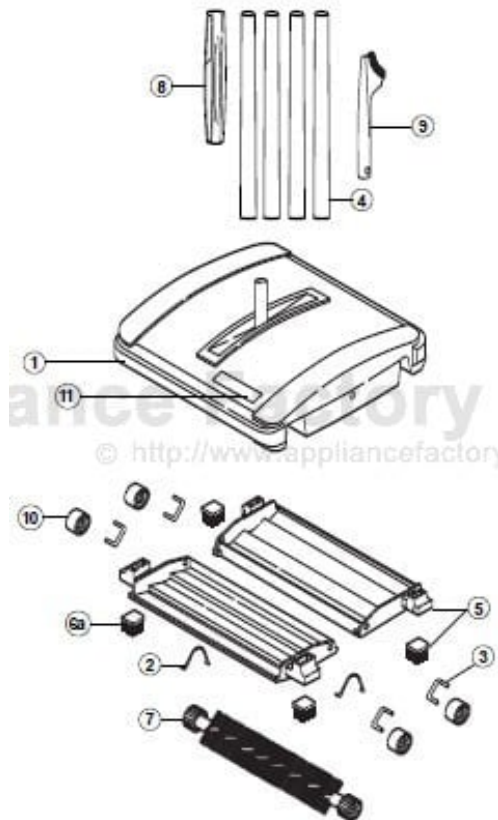

[Find Your Oreck Vacuum Cleaner Parts - Select From 248 Models](#)

----- Manual continues below -----