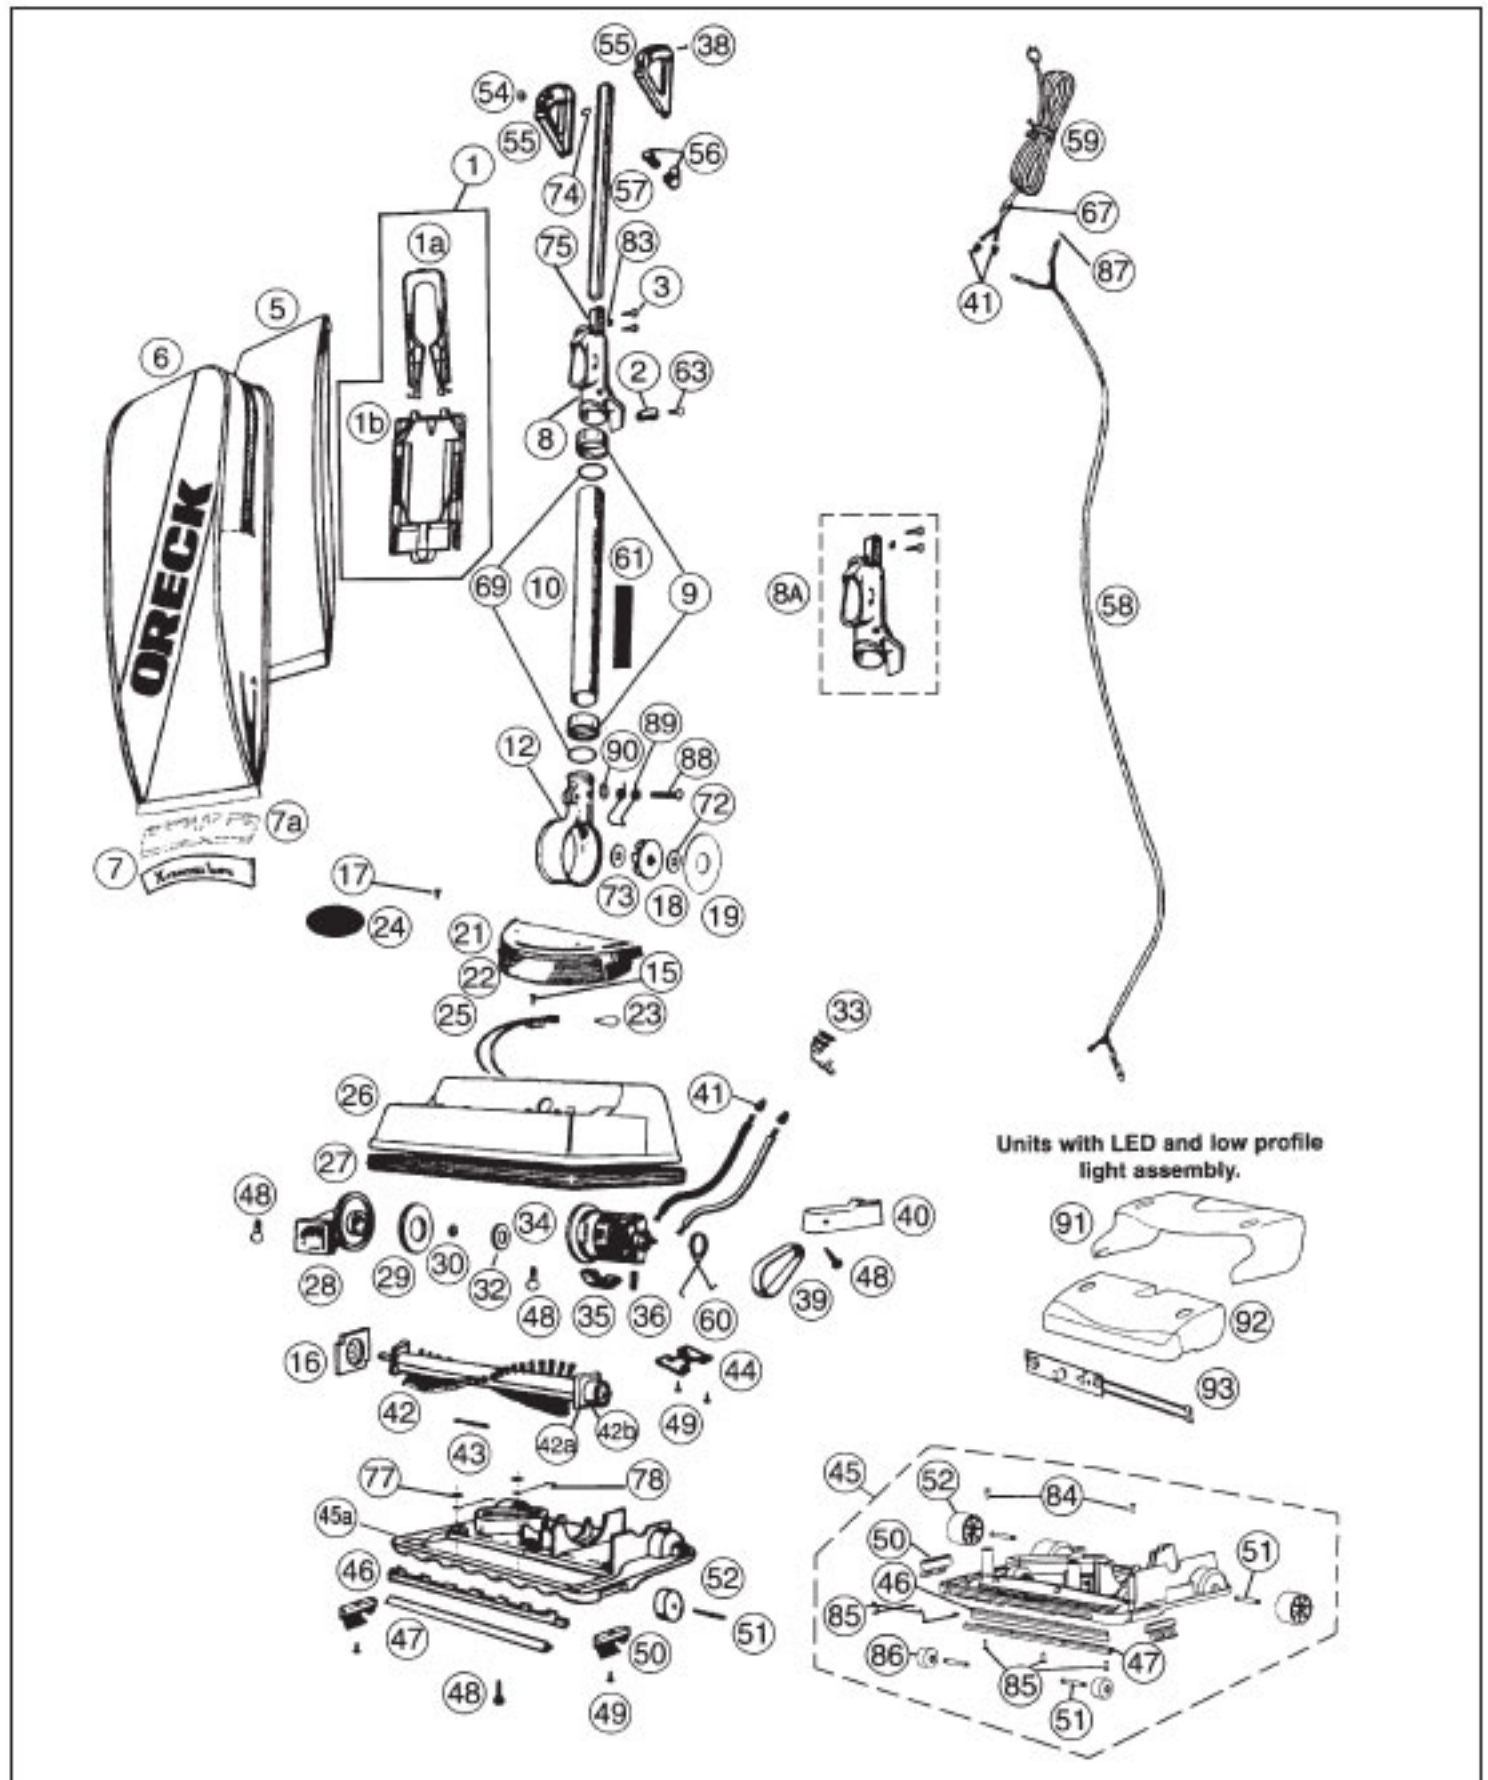

ORECK Original & Replacement

Models 4070H2L, 4080H2B, 4080H2R, 4080H2Y, 4090H2B,
4090H2G, 4090H2T, 4090H2P, 4120H2B, 4120H2P, 4120H2R, 4490HH

Original & Replacement **ORECK**

Models 4070H2L, 4080H2B, 4080H2R, 4080H2Y, 4090H2B,
4090H2G, 4090H2T, 4090H2P, 4120H2B, 4120H2P, 4120H2R, 4490HH

KEY	PART NO.	DESCRIPTION	KEY	PART NO.	DESCRIPTION
1	O-097565701	Kit, Bag Dock Set	9	O-7530902327	Collar
1a	O-7558301438	Docking Clip, Rear Type CC Blue	10	O-7519805	Lower Handle Tube
1b	O-7558201438	Docking Clip, Hinge Type CC Blue	12	O-097534302	Fan Housing Ass'y (Includes #88, 89, 90)
2	O-030061901M	Cord Clamp	12	OR-7200	Fan Housing Ass'y (Includes #88, 89, 90)
3	O-030047302M	Screw, Handle Connector Top	16	O-7570401	Endcap, Brushroll
4	O-030060801	Screw, Handle Connector Bottom	17	O-03751	Screw (Headlamp Cover)
5	O-2008DW	Paper Bag Type CC Hypoallergenic 8 Pk	18	O-097530001	Motor Fan Kit W/ Washers
5	O-CCPK80F	Cloth Disposable Bag Type CC Allergen Control 8 Pk	18	OR-2800	Motor Fan
5	OR-1437	Paper Bag Type CC Microfiltration ENV 8 Pk	19	O-7501201	Fan Cup Seal, Metal
6	O-7564517	Outer Bag 4070H2L, 4490HH	21	O-7552101442	Lamp Housing, Blue 4070H2L, 4490HH
6	O-7564510	Outer Bag 4080H2B	21	O-75521010327	Lamp Housing, Black 4080H2B, 4090H2B
6	O-7564508	Outer Bag 4080H2R	21	O-7552101444	Lamp Housing, Red 4080H2R
6	O-7564509	Outer Bag 4080H2Y	21	O-7552101449	Lamp Housing, Yellow 4080H2Y
6	O-7564512	Outer Bag 4090H2B	21	O-7552101461	Lamp Housing, Green 4090H2G
6	O-7564513	Outer Bag 4090H2G	21	O-7552101462	Lamp Housing, Teal 4090H2T
6	O-7564514	Outer Bag 4090H2T	21	O-7552101468	Lamp Housing, Pink 4090H2P
6	O-7564515	Outer Bag 4090H2P	22	O-7552002455	Lens
6	O-7564521	Outer Bag 4120H2B	23	O-010-1177	Bulb
6	O-7564522	Outer Bag 4120H2P	23	HR-3500	Bulb
6	O-7564523	Outer Bag 4120H2R	24	O-7302004	Badge Decal
7	O-097507824	Bag Clip Ass'y Complete 4070H2L, 4490HH	25	O-7553901	Lamp Holder
7	O-097559402	Bag Clip (Front), Black 4080H2B, 4090H2B	26	O-097578035	Housing, Blue 4070H2L, 4490HH
7	O-097559406	Bag Clip (Front), Red 4080H2R	26	O-097578017	Housing, Black 4080H2B, 4090H2B
7	O-097559404	Bag Clip (Front), Yellow 4080H2Y	26	O-097578021	Housing, Red 4080H2R
7	O-097559408	Bag Clip (Front), Green 4090H2G	26	O-097578022	Housing, Yellow 4082H2Y
7	O-097559407	Bag Clip (Front), Teal 4090H2T	26	O-097578027	Housing, Green 4090H2G
7	O-097559409	Bag Clip (Front), Pink 4090HSP	26	O-097578026	Housing, Teal 4090H2T
7	O-097577603	Bag Clip (Front), Black 4120H2B	26	O-097578028	Housing, Pink 4090H2P
7	O-097577604	Bag Clip (Front), Pink 4120H2P	26	O-097578032	Housing, Black 4120H2B
7	O-097577602	Bag Clip (Front), Red 4120H2R	26	O-097578033	Housing, Pink 4120H2P
7a	O-75593010327	Bag Clip (Rear), Black 4080H2B, 4090H2B, 4120H2B	26	O-097578031	Housing, Red 4120H2R
7a	O-7559301444	Bag Clip (Rear), Red 4080H2R, 4120H2R	27	O-7518104	Bumper, Clear
7a	O-7559301449	Bag Clip (Rear), Yellow 4080H2Y	28	O-097506602	Intake Pivot Ass'y
7a	O-7559301461	Bag Clip (Rear), Green 4090H2G	29	O-7506501	Felt Seal (Intake Pivot)
7a	O-7559301462	Bag Clip (Rear), Teal 4090H2T	30	O-880-5037	Fan Nut
7a	O-7559301468	Bag Clip (Rear), Pink 4090H2P, 4120H2P	32	O-010-9605	Felt Seal (Motor Shaft)
8	O-097530802	Handle Connector	33	O-030049401	Cord Retainer
8a	O-097530857	Handle Connector Kit W/Screws and Square Nut	34	O-017-0020	Motor Kit
			34	OR-6000	Motor Kit
			35	O-7509501	Seal (Motor Field)
			36	O-7526301	Carbon Brush Kit
			38	O-880-7027	Screw, Handle
			39	O-010-0604	Belt
			39	OR-1000	Belt
			40	O-7505701442	Belt Door, Blue 4070H2L, 4490HH