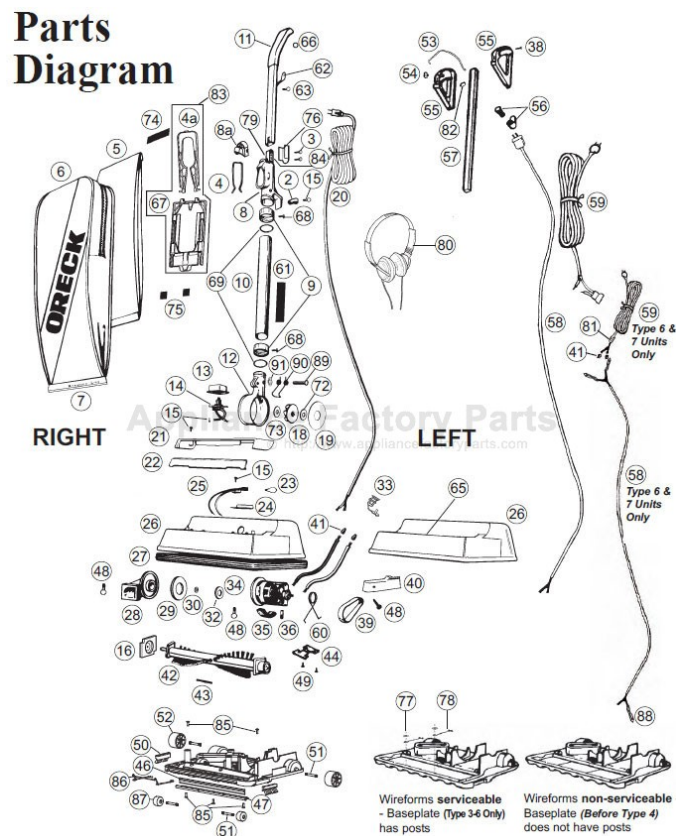

Oreck XL2610HH Owner's Manual

[Shop genuine replacement parts for Oreck XL2610HH](#)

[Find Your Oreck Vacuum Cleaner Parts - Select From 248 Models](#)

----- Manual continues below -----