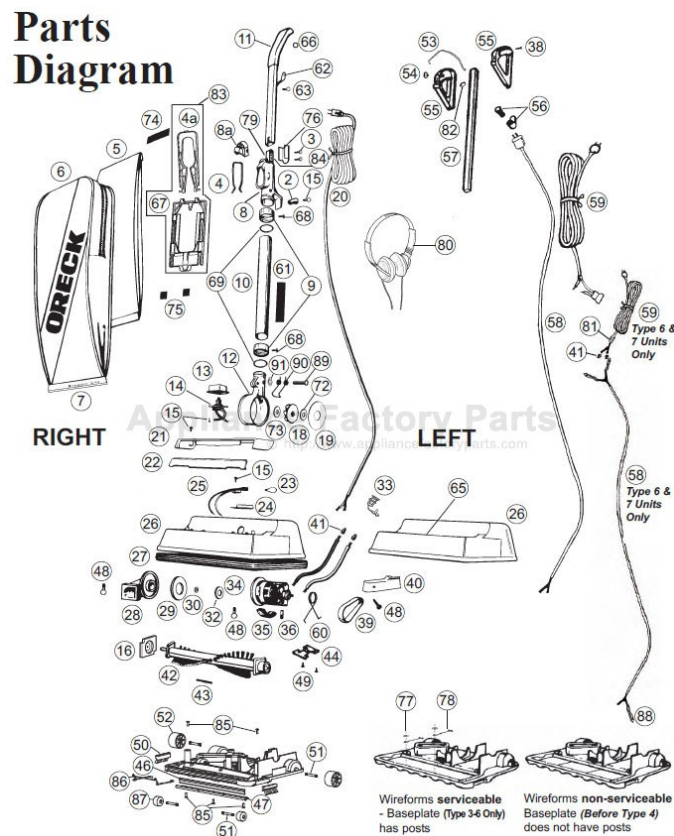

[Find Your Oreck Vacuum Cleaner Parts - Select From 248 Models](#)

----- Manual continues below -----