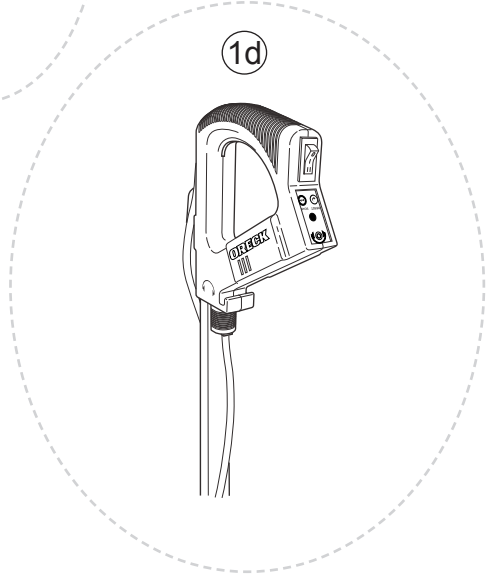

----- Manual continues below -----

Parts Diagram

Parts Assemblies

Part Numbers Listing: XL2600HH, XL2610HH, XL2700HH & XL2700RH

Hypo Bag, Lights, Helping Hand Handle

#	Item	Order #	Qty.	Pk.			
1b	XL2600HH / XL2610HH: Handle Assembly, <i>includes items #38, #53, #54, #55, #56, #57, #59 Type 1, 2, 3, 4 & 5 Units Only</i>	09-75288-04 ORDER 1e			NLA	NLA	NLA
	XL2700HH / XL2700RH: Handle Assembly, <i>includes items #38, #53, #54, #55, #56, #57, #59 Type 1, 2, 3, 4 & 5 Units Only</i>	09-75288-04 ORDER 1e			NLA	NLA	NLA
1c	XL2600HH / XL2610HH: Tortuous Grip & Cord Assembly, <i>includes items #54, #55, #59 Type 1 Units Only</i>	09-75342-04 ORDER 1e			NLA	NLA	NLA
	XL2700HH / XL2700RH: Tortuous Grip & Cord Assembly, <i>includes items #54, #55, #59 Type 1 Units Only</i>	09-75342-04 ORDER 1e			NLA	NLA	NLA
1e	Kit, Retro, Handle Assembly, Residential, White, <i>includes items #38, #54, #55, #58, #59, #81 #82 Type 1, 2, 3, 4 & 5 Units Only</i>	O-010-2815					
4a	Docking Clip, Rear, Type CC (use w/#67 or order #83)	O-7558301438					
5	Dust Bag, (8 Pk.) Hypo Allergenic	O-20008DW					
	Dust Bag, (25 Pk.) Hypo Allergenic	O-200025					
6	XL2600HH / XL2610HH / XL2700HH: Outer Bag, Lt. Gray, Black, Dark Gray	O-010-0203					
	XL2700RH: Outer Bag, Dark Gray, Black, Dark Gray	O-010-0216					
7	XL2600HH: Bag Clip, Gray	O-097507807					
	XL2610HH: Bag Clip, Gray w/ Gold	09-75078-14					
	XL2700HH / XL2700RH: Bag Clip, Black	O-013-2460					
8	Connector Assembly Kit, <i>includes items #3 & #84</i>	O-097530857					
8a	Deflector, Black, Snap Type 1 & 2 Units Only	O-013-3051					
9	Collar	O-7530902327					
10	Tube Assembly Type 1, 2, 3 & 4 Units Only	O-7518801					
	Tube Assembly Type 5 & 6 Units Only	O-7519805					
12	Fan Housing Assembly <i>includes Rivet & Spring</i>	O-097534302					
16	End Cap	O-0134623					
18	METAXALLOY™ Fan Kit w/Washers	O-097530001					
19	Fan Cup Seal	O-013-7714					
20	Cord Set	<i>see #59</i>					
21	XL2600HH: Lamp Housing w/Reflectors, Gray	O-097507308					
	XL2610HH: Lamp Housing w/Reflectors, Gray w/Gold	09-75073-12					
	XL2700HH / XL2700RH: Lamp Housing w/Reflectors, Black	09-75073-07					
22	Lens	O-013-5576					
23	Bulb	O-010-1177					
24	Bulb Reflector	O-7503401					
25	Lamp Holder	O-7553901					
26	XL2600HH / XL2610HH: Housing w/Reflectors, Gray	O-097542903					
	XL2700HH / XL2700RH: Housing w/Reflectors, Black	O-013-4742					
27	Bumper, White	O-014-0359					
28	Intake Pivot Assembly, <i>with Felt Seal</i>	09-75066-02					
29	Felt Seal	O-010-7713					
32	Felt Seal, Motor	O-010-9605					
33	XL2600HH / XL2610HH: Cord Retainer, Round Type 1, 2 & 3 Units Only	O-010-1258					
	XL2700HH / XL2700RH: Cord Retainer, Round Type 1, 2 & 3 Units Only	O-030045502					
	Cord Retainer, Square Type 4, 5 & 6 Units Only	O-030049401					
34	Motor Assembly Kit	O-017-0020					
35	Motor Seal	O-010-7716					
36	Kit, Motor Brush (Large & Small) / Spring	O-7526301					