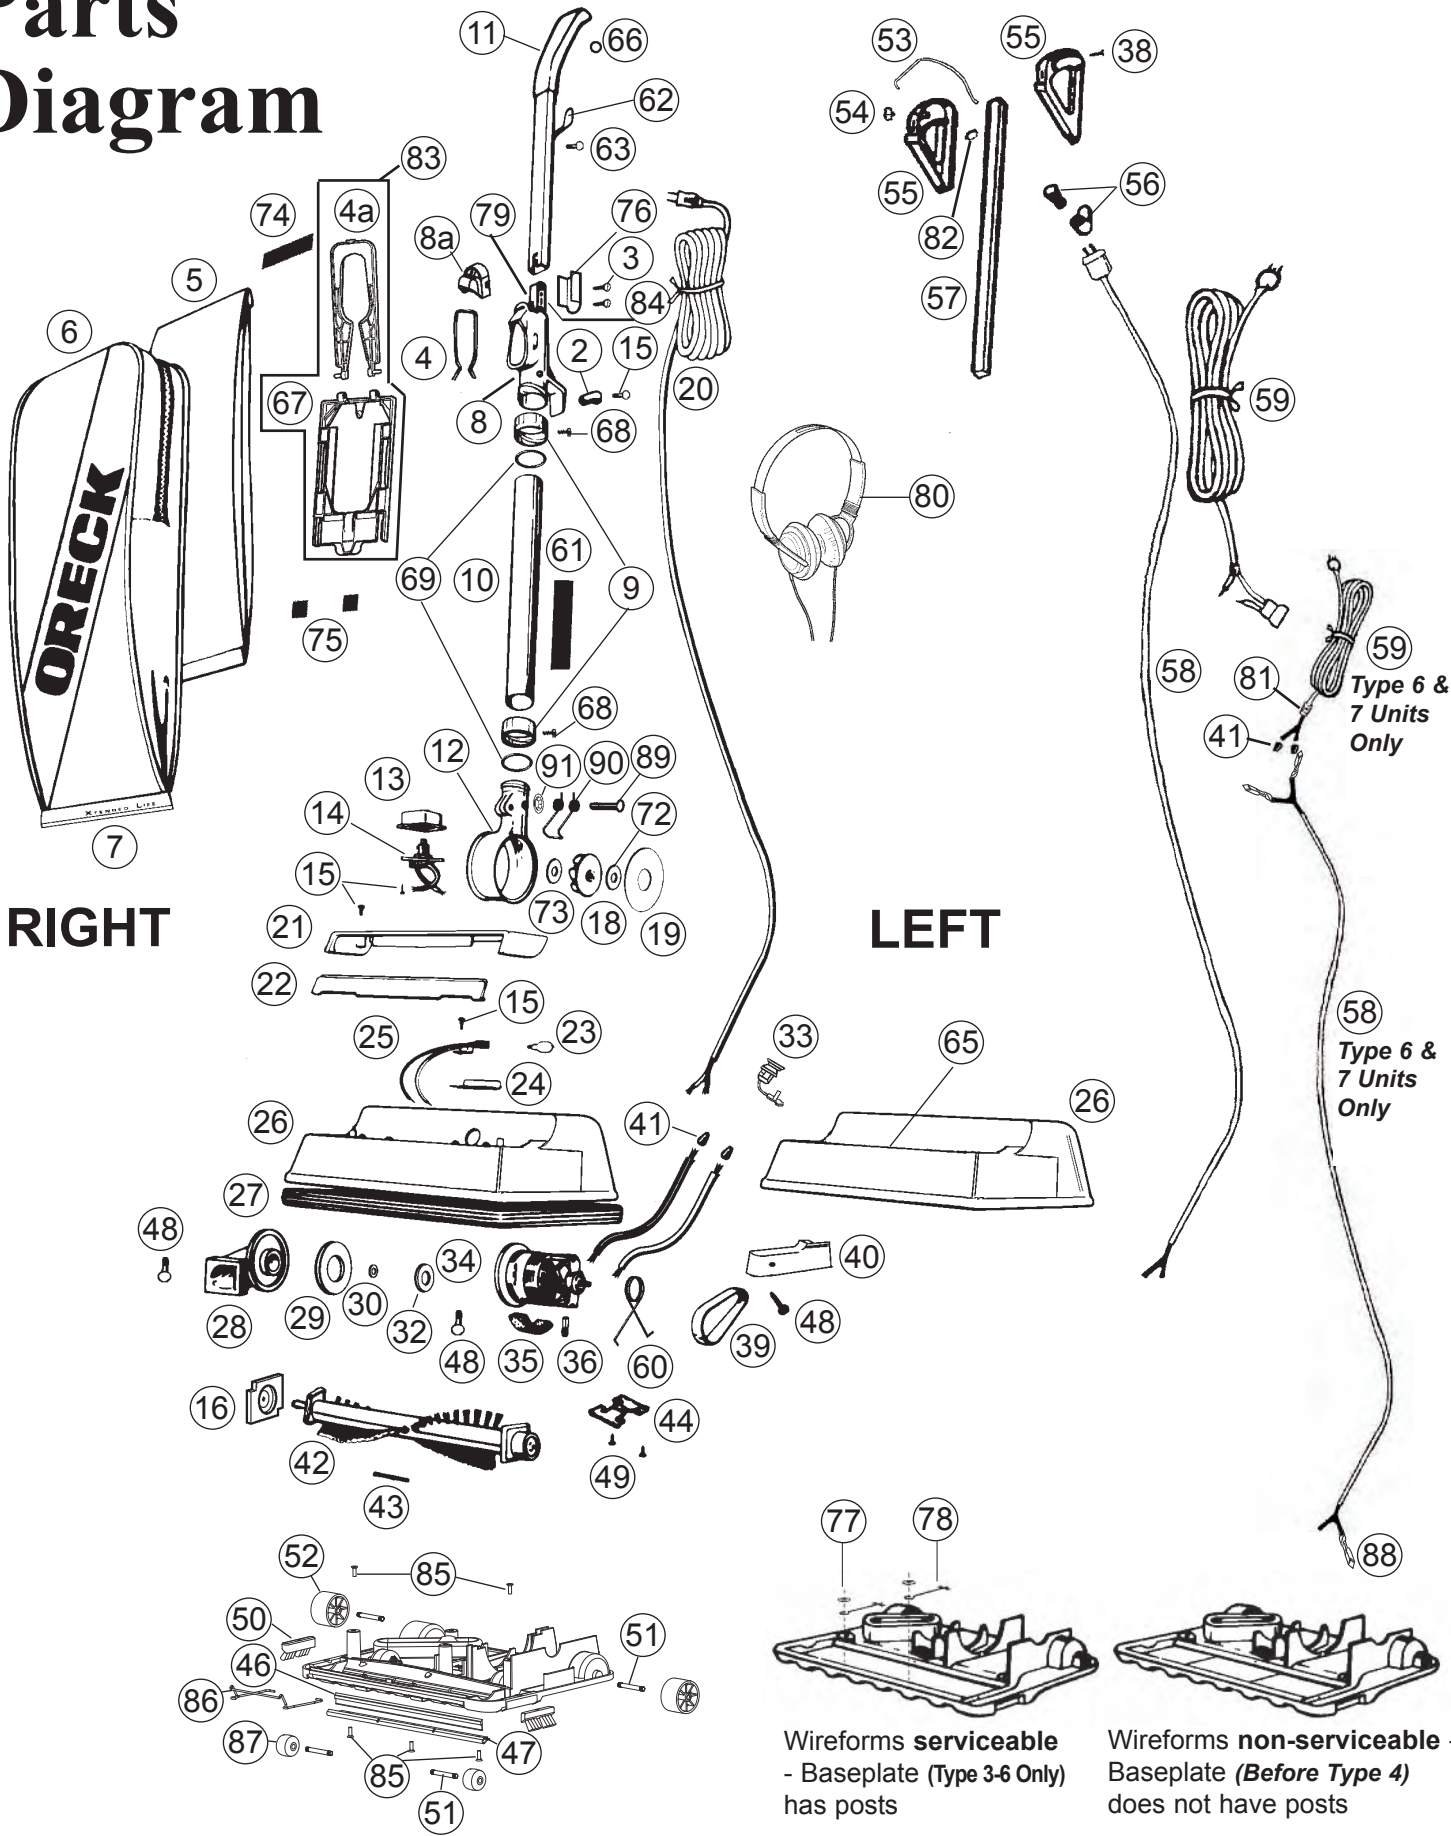

----- Manual continues below -----

Parts Diagram

Parts Assemblies

Part Numbers Listing: XL2600HH, XL2610HH, XL2700HH & XL2700RH

Hypo Bag, Lights, Helping Hand Handle

#	Item	Order #	Qty.	Pk.			
1b	XL2600HH / XL2610HH: Handle Assembly, <i>includes items #38, #53, #54, #55, #56, #57, #59 Type 1, 2, 3, 4 & 5 Units Only</i>	09-75288-04 ORDER 1e			NLA	NLA	NLA
	XL2700HH / XL2700RH: Handle Assembly, <i>includes items #38, #53, #54, #55, #56, #57, #59 Type 1, 2, 3, 4 & 5 Units Only</i>	09-75288-04 ORDER 1e			NLA	NLA	NLA
1c	XL2600HH / XL2610HH: Tortuous Grip & Cord Assembly, <i>includes items #54, #55, #59 Type 1 Units Only</i>	09-75342-04 ORDER 1e			NLA	NLA	NLA
	XL2700HH / XL2700RH: Tortuous Grip & Cord Assembly, <i>includes items #54, #55, #59 Type 1 Units Only</i>	09-75342-04 ORDER 1e			NLA	NLA	NLA
1e	Kit, Retro, Handle Assembly, Residential, White, <i>includes items #38, #54, #55, #58, #59, #81 #82 Type 1, 2, 3, 4 & 5 Units Only</i>	O-010-2815					
4a	Docking Clip, Rear, Type CC (use w/#67 or order #83)	O-7558301438					
5	Dust Bag, (8 Pk.) Hypo Allergenic	O-20008DW					
	Dust Bag, (25 Pk.) Hypo Allergenic	O-200025					
6	XL2600HH / XL2610HH / XL2700HH: Outer Bag, Lt. Gray, Black, Dark Gray	O-010-0203					
	XL2700RH: Outer Bag, Dark Gray, Black, Dark Gray	O-010-0216					
7	XL2600HH: Bag Clip, Gray	O-097507807					
	XL2610HH: Bag Clip, Gray w/ Gold	09-75078-14					
	XL2700HH / XL2700RH: Bag Clip, Black	O-013-2460					
8	Connector Assembly Kit, <i>includes items #3 & #84</i>	O-097530857					
8a	Deflector, Black, Snap Type 1 & 2 Units Only	O-013-3051					
9	Collar	O-7530902327					
10	Tube Assembly Type 1, 2, 3 & 4 Units Only	O-7518801					
	Tube Assembly Type 5 & 6 Units Only	O-7519805					
12	Fan Housing Assembly <i>includes Rivet & Spring</i>	O-097534302					
16	End Cap	O-0134623					
18	METAXALLOY™ Fan Kit w/Washers	O-097530001					
19	Fan Cup Seal	O-013-7714					
20	Cord Set	<i>see #59</i>					
21	XL2600HH: Lamp Housing w/Reflectors, Gray	O-097507308					
	XL2610HH: Lamp Housing w/Reflectors, Gray w/Gold	09-75073-12					
	XL2700HH / XL2700RH: Lamp Housing w/Reflectors, Black	09-75073-07					
22	Lens	O-013-5576					
23	Bulb	O-010-1177					
24	Bulb Reflector	O-7503401					
25	Lamp Holder	O-7553901					
26	XL2600HH / XL2610HH: Housing w/Reflectors, Gray	O-097542903					
	XL2700HH / XL2700RH: Housing w/Reflectors, Black	O-013-4742					
27	Bumper, White	O-014-0359					
28	Intake Pivot Assembly, <i>with Felt Seal</i>	09-75066-02					
29	Felt Seal	O-010-7713					
32	Felt Seal, Motor	O-010-9605					
33	XL2600HH / XL2610HH: Cord Retainer, Round Type 1, 2 & 3 Units Only	O-010-1258					
	XL2700HH / XL2700RH: Cord Retainer, Round Type 1, 2 & 3 Units Only	O-030045502					
	Cord Retainer, Square Type 4, 5 & 6 Units Only	O-030049401					
34	Motor Assembly Kit	O-017-0020					
35	Motor Seal	O-010-7716					
36	Kit, Motor Brush (Large & Small) / Spring	O-7526301					