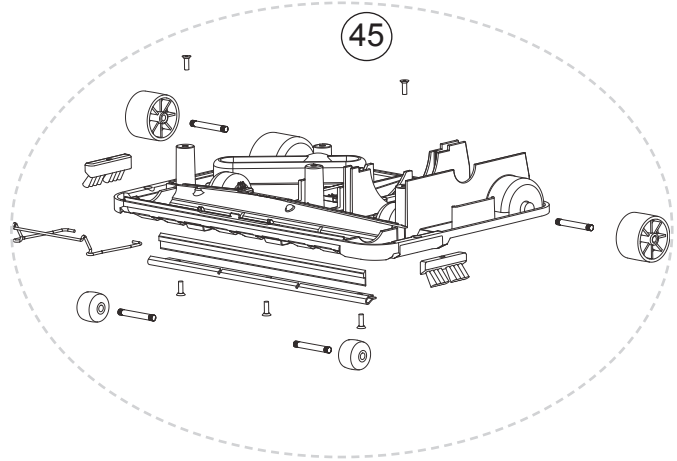

----- Manual continues below -----

Parts Diagram

Parts Assemblies

Part Numbers Listing: XL2600HH, XL2610HH, XL2700HH & XL2700RH

Hypo Bag, Lights, Helping Hand Handle

#	Item	Order #	Qty.	Pk.			
1b	XL2600HH / XL2610HH: Handle Assembly, <i>includes items #38, #53, #54, #55, #56, #57, #59 Type 1, 2, 3, 4 & 5 Units Only</i>	09-75288-04 ORDER 1e			NLA	NLA	NLA
	XL2700HH / XL2700RH: Handle Assembly, <i>includes items #38, #53, #54, #55, #56, #57, #59 Type 1, 2, 3, 4 & 5 Units Only</i>	09-75288-04 ORDER 1e			NLA	NLA	NLA
1c	XL2600HH / XL2610HH: Tortuous Grip & Cord Assembly, <i>includes items #54, #55, #59 Type 1 Units Only</i>	09-75342-04 ORDER 1e			NLA	NLA	NLA
	XL2700HH / XL2700RH: Tortuous Grip & Cord Assembly, <i>includes items #54, #55, #59 Type 1 Units Only</i>	09-75342-04 ORDER 1e			NLA	NLA	NLA
1e	Kit, Retro, Handle Assembly, Residential, White, <i>includes items #38, #54, #55, #58, #59, #81 #82 Type 1, 2, 3, 4 & 5 Units Only</i>	O-010-2815					
4a	Docking Clip, Rear, Type CC (use w/#67 or order #83)	O-7558301438					
5	Dust Bag, (8 Pk.) Hypo Allergenic	O-20008DW					
	Dust Bag, (25 Pk.) Hypo Allergenic	O-200025					
6	XL2600HH / XL2610HH / XL2700HH: Outer Bag, Lt. Gray, Black, Dark Gray	O-010-0203					
	XL2700RH: Outer Bag, Dark Gray, Black, Dark Gray	O-010-0216					
7	XL2600HH: Bag Clip, Gray	O-097507807					
	XL2610HH: Bag Clip, Gray w/ Gold	09-75078-14					
	XL2700HH / XL2700RH: Bag Clip, Black	O-013-2460					
8	Connector Assembly Kit, <i>includes items #3 & #84</i>	O-097530857					
8a	Deflector, Black, Snap Type 1 & 2 Units Only	O-013-3051					
9	Collar	O-7530902327					
10	Tube Assembly Type 1, 2, 3 & 4 Units Only	O-7518801					
	Tube Assembly Type 5 & 6 Units Only	O-7519805					
12	Fan Housing Assembly <i>includes Rivet & Spring</i>	O-097534302					
16	End Cap	O-0134623					
18	METAXALLOY™ Fan Kit w/Washers	O-097530001					
19	Fan Cup Seal	O-013-7714					
20	Cord Set	<i>see #59</i>					
21	XL2600HH: Lamp Housing w/Reflectors, Gray	O-097507308					
	XL2610HH: Lamp Housing w/Reflectors, Gray w/Gold	09-75073-12					
	XL2700HH / XL2700RH: Lamp Housing w/Reflectors, Black	09-75073-07					
22	Lens	O-013-5576					
23	Bulb	O-010-1177					
24	Bulb Reflector	O-7503401					
25	Lamp Holder	O-7553901					
26	XL2600HH / XL2610HH: Housing w/Reflectors, Gray	O-097542903					
	XL2700HH / XL2700RH: Housing w/Reflectors, Black	O-013-4742					
27	Bumper, White	O-014-0359					
28	Intake Pivot Assembly, <i>with Felt Seal</i>	09-75066-02					
29	Felt Seal	O-010-7713					
32	Felt Seal, Motor	O-010-9605					
33	XL2600HH / XL2610HH: Cord Retainer, Round Type 1, 2 & 3 Units Only	O-010-1258					
	XL2700HH / XL2700RH: Cord Retainer, Round Type 1, 2 & 3 Units Only	O-030045502					
	Cord Retainer, Square Type 4, 5 & 6 Units Only	O-030049401					
34	Motor Assembly Kit	O-017-0020					
35	Motor Seal	O-010-7716					
36	Kit, Motor Brush (Large & Small) / Spring	O-7526301					