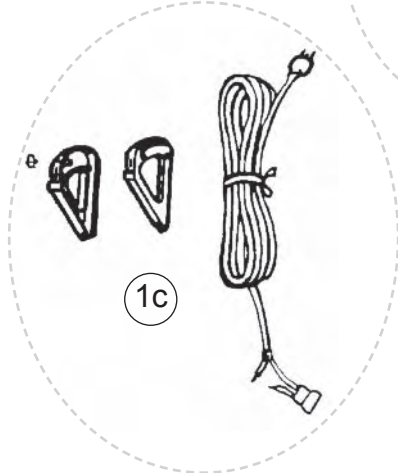

----- Manual continues below -----

Parts Diagram

Parts Assemblies

Part Numbers Listing: XL2600HH, XL2610HH, XL2700HH & XL2700RH

Hypo Bag, Lights, Helping Hand Handle

#	Item	Order #	Qty.	Pk.			
1b	XL2600HH / XL2610HH: Handle Assembly, <i>includes items #38, #53, #54, #55, #56, #57, #59 Type 1, 2, 3, 4 & 5 Units Only</i>	09-75288-04 ORDER 1e			NLA	NLA	NLA
	XL2700HH / XL2700RH: Handle Assembly, <i>includes items #38, #53, #54, #55, #56, #57, #59 Type 1, 2, 3, 4 & 5 Units Only</i>	09-75288-04 ORDER 1e			NLA	NLA	NLA
1c	XL2600HH / XL2610HH: Tortuous Grip & Cord Assembly, <i>includes items #54, #55, #59 Type 1 Units Only</i>	09-75342-04 ORDER 1e			NLA	NLA	NLA
	XL2700HH / XL2700RH: Tortuous Grip & Cord Assembly, <i>includes items #54, #55, #59 Type 1 Units Only</i>	09-75342-04 ORDER 1e			NLA	NLA	NLA
1e	Kit, Retro, Handle Assembly, Residential, White, <i>includes items #38, #54, #55, #58, #59, #81 #82 Type 1, 2, 3, 4 & 5 Units Only</i>	O-010-2815					
4a	Docking Clip, Rear, Type CC (use w/#67 or order #83)	O-7558301438					
5	Dust Bag, (8 Pk.) Hypo Allergenic	O-20008DW					
	Dust Bag, (25 Pk.) Hypo Allergenic	O-200025					
6	XL2600HH / XL2610HH / XL2700HH: Outer Bag, Lt. Gray, Black, Dark Gray	O-010-0203					
	XL2700RH: Outer Bag, Dark Gray, Black, Dark Gray	O-010-0216					
7	XL2600HH: Bag Clip, Gray	O-097507807					
	XL2610HH: Bag Clip, Gray w/ Gold	09-75078-14					
	XL2700HH / XL2700RH: Bag Clip, Black	O-013-2460					
8	Connector Assembly Kit, <i>includes items #3 & #84</i>	O-097530857					
8a	Deflector, Black, Snap Type 1 & 2 Units Only	O-013-3051					
9	Collar	O-7530902327					
10	Tube Assembly Type 1, 2, 3 & 4 Units Only	O-7518801					
	Tube Assembly Type 5 & 6 Units Only	O-7519805					
12	Fan Housing Assembly <i>includes Rivet & Spring</i>	O-097534302					
16	End Cap	O-0134623					
18	METAXALLOY™ Fan Kit w/Washers	O-097530001					
19	Fan Cup Seal	O-013-7714					
20	Cord Set	<i>see #59</i>					
21	XL2600HH: Lamp Housing w/Reflectors, Gray	O-097507308					
	XL2610HH: Lamp Housing w/Reflectors, Gray w/Gold	09-75073-12					
	XL2700HH / XL2700RH: Lamp Housing w/Reflectors, Black	09-75073-07					
22	Lens	O-013-5576					
23	Bulb	O-010-1177					
24	Bulb Reflector	O-7503401					
25	Lamp Holder	O-7553901					
26	XL2600HH / XL2610HH: Housing w/Reflectors, Gray	O-097542903					
	XL2700HH / XL2700RH: Housing w/Reflectors, Black	O-013-4742					
27	Bumper, White	O-014-0359					
28	Intake Pivot Assembly, <i>with Felt Seal</i>	09-75066-02					
29	Felt Seal	O-010-7713					
32	Felt Seal, Motor	O-010-9605					
33	XL2600HH / XL2610HH: Cord Retainer, Round Type 1, 2 & 3 Units Only	O-010-1258					
	XL2700HH / XL2700RH: Cord Retainer, Round Type 1, 2 & 3 Units Only	O-030045502					
	Cord Retainer, Square Type 4, 5 & 6 Units Only	O-030049401					
34	Motor Assembly Kit	O-017-0020					
35	Motor Seal	O-010-7716					
36	Kit, Motor Brush (Large & Small) / Spring	O-7526301					