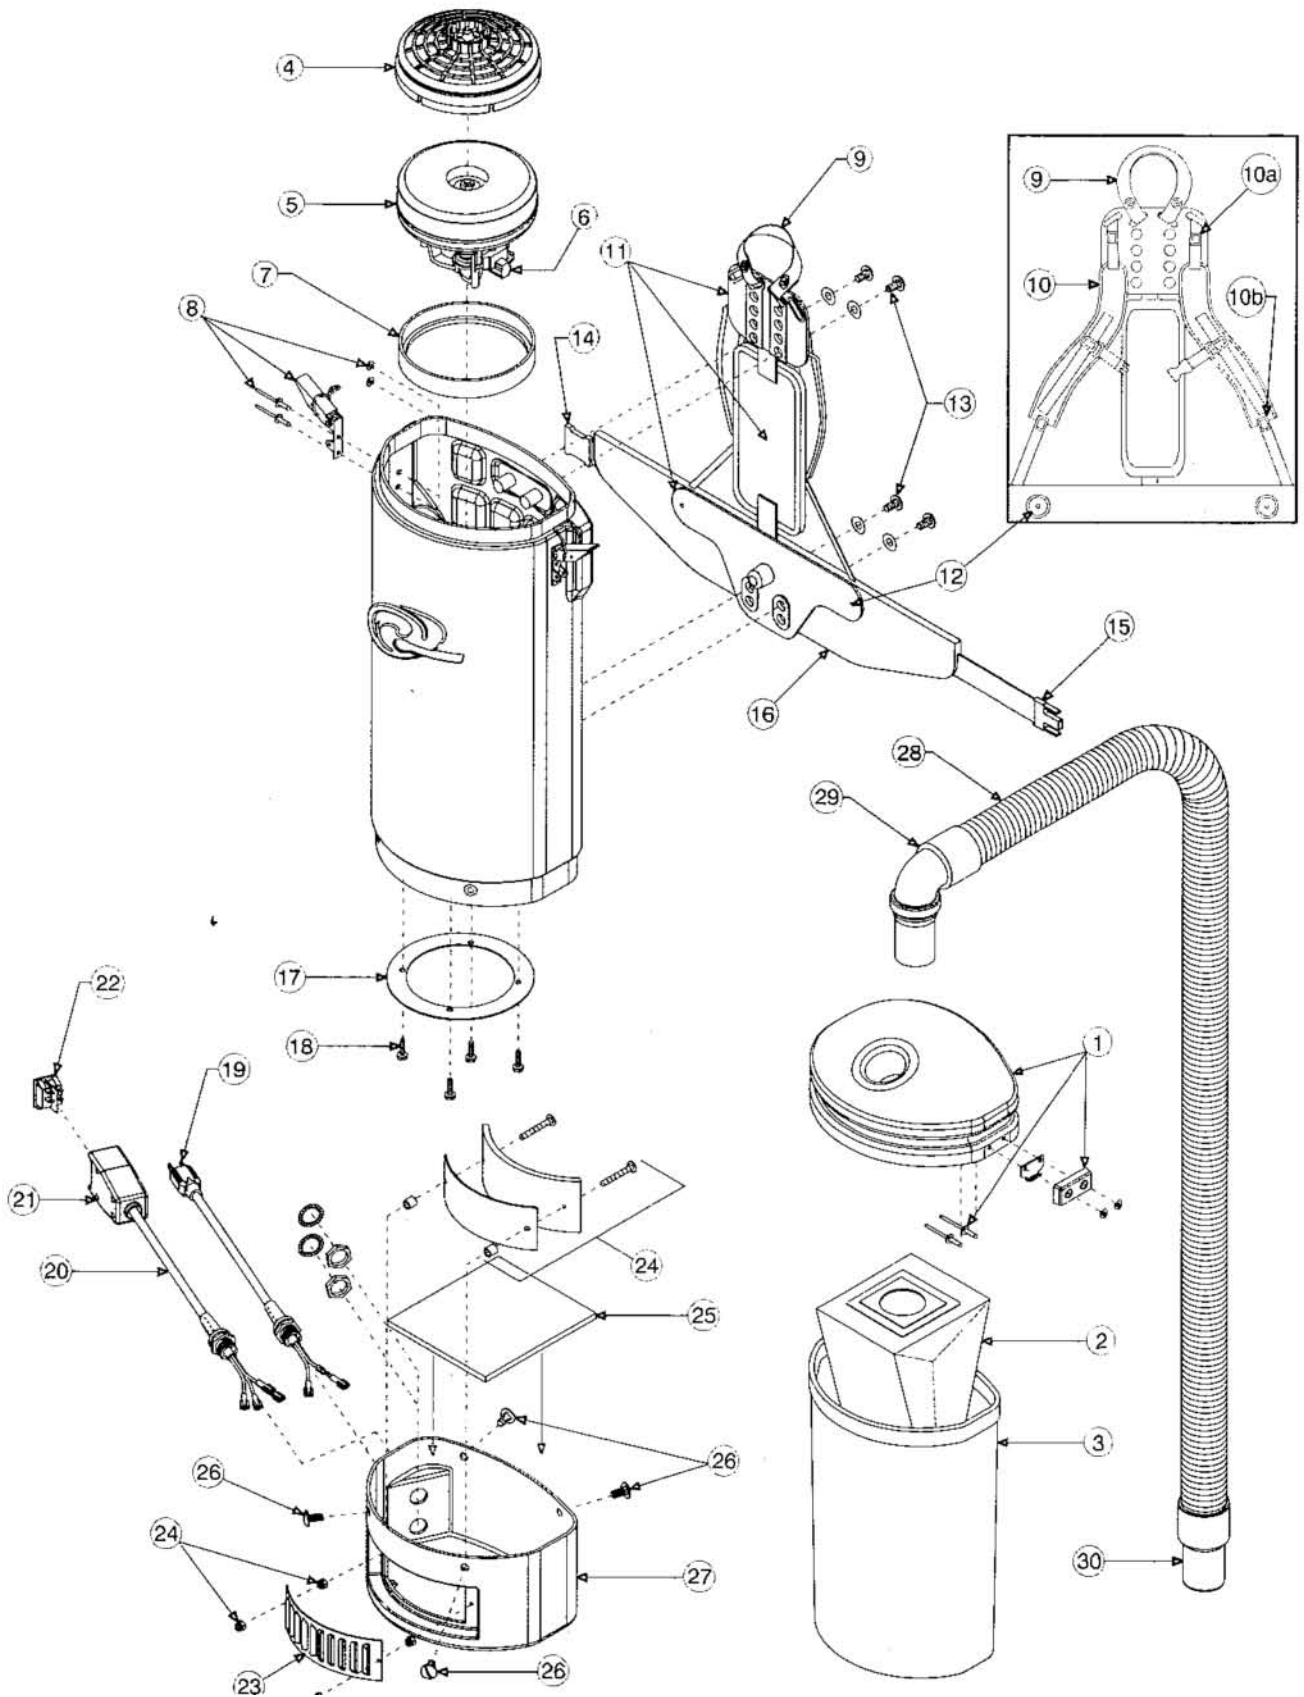

----- Manual continues below -----

Hummer XL

Hummer XL

	ITEM #	
1	103276	Lid Assembly: 1 Lid, 2 Latch Strikes, 2 Bumpers, 4 Pop Rivets, 4 Washers
2	103191	450 sq. in. Intercept Micro Filter
3	103176	Micro Cloth Filter
4	100030	Dome Filter w/Foam Media
	100343	Foam Media for Dome Filter
	101220	High Filtration Disc (Optional)
5	101719	1340 Watt Motor/Fan w/Crimps
6	101720	Replacement Carbon Brush Set for 1340 Watt Motor
7	101098	Motor Seal
8	103270	Draw Latch Assembly: 1 Latch, 2 Rivets, 2 Washers
9	101737	Carry Handle w/Rivet and Washer Set
10	103005	Shoulder Strap Assembly: 2 S-shaped Shoulder Straps w/Sternum Strap and 2 Buckles
10a	100358	Shoulder Strap Plastic Adjustment Buckle (Top)
10b	100357	Shoulder Strap Plastic Adjustment Buckle (Bottom)
11	103257	Backplate Assembly (2 Pieces) w/Center Pad
12	100375	Barrel Nut Connection Set for Backplate (Replacement)
13	100716	Backplate (Black) Connection Set: 4 Bolts w/Washers
14	100363	Waist Belt Keeper
15	100364	Waist Belt Latch
16	100359	Waist Belt
	103166	Two-piece Backplate System Complete (9,10,10a,10b, 11,12,13,14,15,16)
17	102181	Motor Plate
18	100378	Motor Plate Connection Screw Set: 4 Screws
19	100641	Power Cord (18" 16/3) Assembly Complete w/Strain Relief w/Locknut and Washer
20	101610	Switch Cord Assembly Complete w/Strain Relief, Switch and Box
	101714	Switch Cord w/Crimps
21	101472	Switch Box w/Velcro® and Screws
22	100743	Double Pole On/Off Switch
23	102052	Exhaust Louver
24	103274	Sound/Exhaust Assembly: 2 Nylock Nuts, 2 Hex Nuts w/Washers, 2 Screws, 1 Small Felt Accoustic Insulator, 1 Exhaust Bracket, 2 Nylon Spacers
25	102510	Accoustic Insulator, Felt, Large
26	103275	Bottom Cap Screw Kit: 4 Screws
27	103169	Bottom Cap (Black)
28	103048	Static Dissipating Hose w/Cuffs
29	101928	Replacement Cuff w/Swivel Elbow (Black) 1/2'
30	100694	Replacement Swivel Cuff (Black) 1/2'