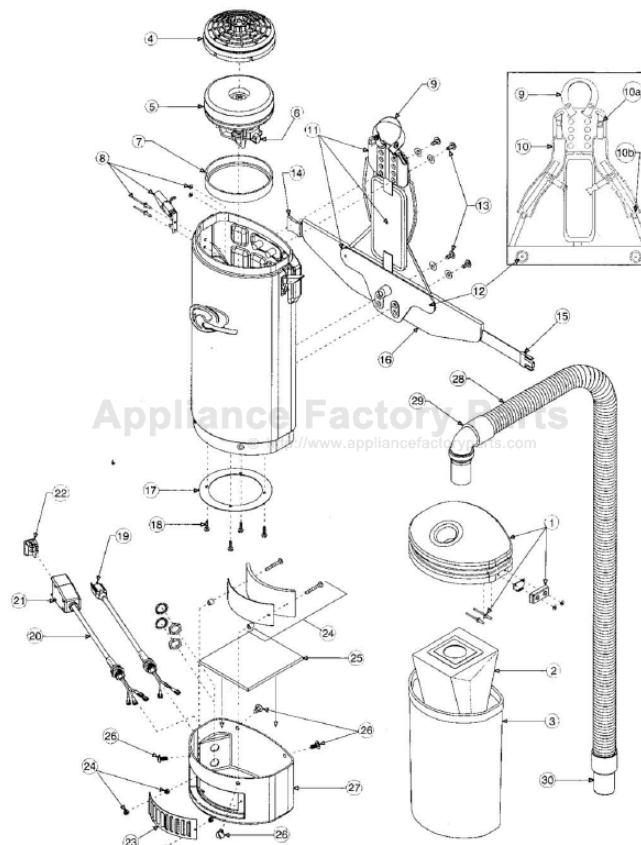

[Find Your Proteam Vacuum Cleaner Parts - Select From 40 Models](#)

----- Manual continues below -----